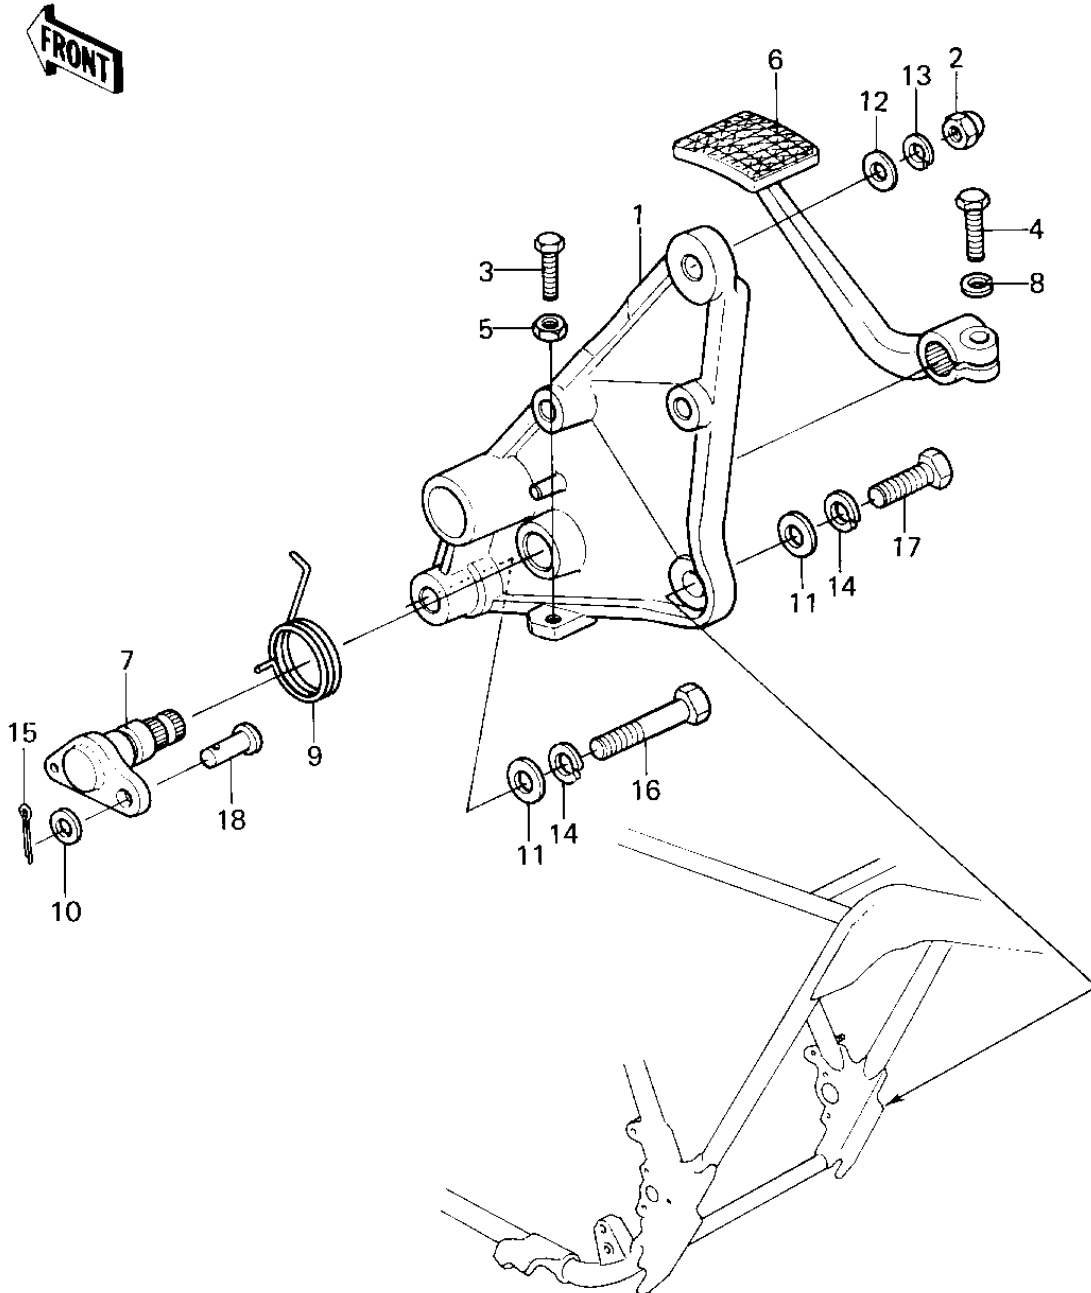

1979 KZ1300-A1 PARTS DIAGRAM

BRAKE PEDAL

1979 KZ1300-A1 PARTS LIST

BRAKE PEDAL

ITEM NAME	PART NUMBER	QUANTITY
BRACKET,BRAKE PEDAL (Ref # 1)	11034-1263	1
NUT,CAP,8M/M (Ref # 2)	323N0800	1
BOLT 6X22 (Ref # 3)	112B0622	1
BOLT-SMALL-UPSET 8X25 (Ref # 4)	115G0825	1
NUT 6MM (Ref # 5)	311B0600	1
PEDAL,BRAKE (Ref # 6)	43001-1024	1
SHAFT,BRAKE (Ref # 7)	43004-1006	1
WASHER SPRING 8MM (Ref # 8)	461F0800	1
SPRING,BRAKE PEDAL RT (Ref # 9)	92081-1088	1
WASHER PLAIN 6MM (Ref # 10)	410B0600	1
WASHER PLAIN 10MM (Ref # 11)	410B1000	2
WASHER PLAIN 8MM (Ref # 12)	411B0800	1
WASHER SPRING 8MM (Ref # 13)	461F0800	1
WASHER SPRING 10MM (Ref # 14)	461F1000	2
PIN COTTER 2.0X20 (Ref # 15)	550D2020	1
BOLT-HEX HEAD,10X46 (Ref # 16)	92007-029	1
BOLT,HEX HEAD,10X25 (Ref # 17)	92007-045	1
PIN RR BRAKE CABLE (Ref # 18)	92043-107	1