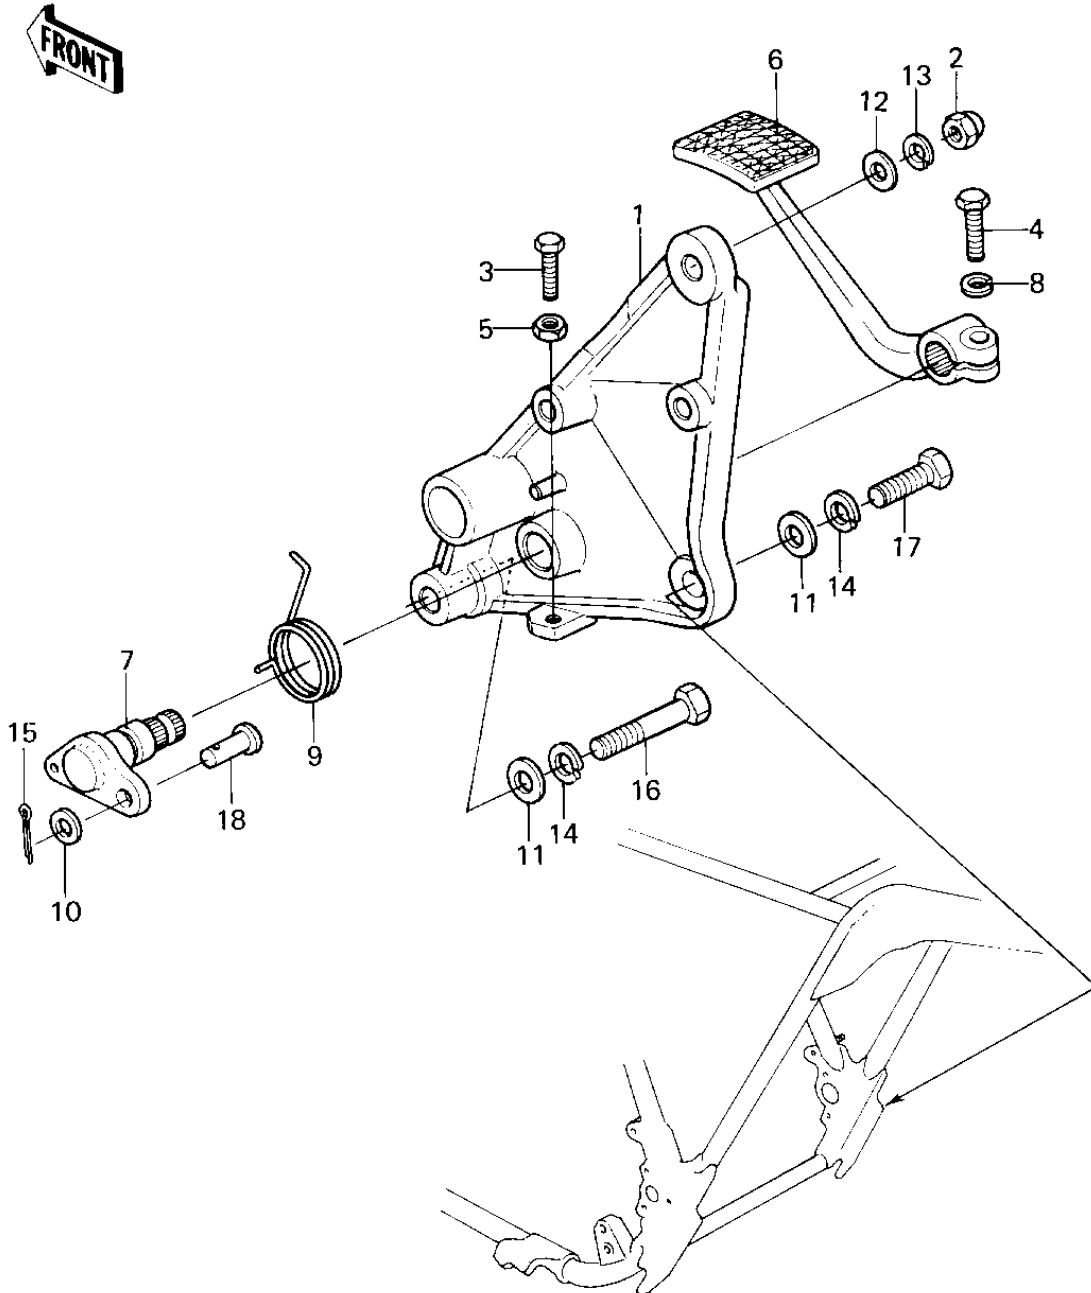

1981 KZ1300-A3 PARTS DIAGRAM

BRAKE PEDAL

1981 KZ1300-A3 PARTS LIST

BRAKE PEDAL

ITEM NAME	PART NUMBER	QUANTITY
BRACKET,BRAKE PEDAL (Ref # 1)	11034-1263	1
NUT,CAP,8M/M (Ref # 2)	323N0800	1
BOLT 6X22 (Ref # 3)	112B0622	1
BOLT-SMALL-UPSET 8X25 (Ref # 4)	115G0825	1
NUT 6MM (Ref # 5)	311B0600	1
PEDAL,BRAKE (Ref # 6)	43001-1024	1
SHAFT,BRAKE (Ref # 7)	43004-1006	1
WASHER SPRING 8MM (Ref # 8)	461F0800	1
SPRING,BRAKE PEDAL RT (Ref # 9)	92081-1088	1
WASHER PLAIN 6MM (Ref # 10)	410B0600	1
WASHER PLAIN 10MM (Ref # 11)	410B1000	2
WASHER PLAIN 8MM (Ref # 12)	411B0800	1
WASHER SPRING 8MM (Ref # 13)	461F0800	1
WASHER SPRING 10MM (Ref # 14)	461F1000	2
PIN COTTER 2.0X20 (Ref # 15)	550D2020	1
BOLT-HEX HEAD,10X46 (Ref # 16)	92007-029	1
BOLT,HEX HEAD,10X25 (Ref # 17)	92007-045	1
PIN RR BRAKE CABLE (Ref # 18)	92043-107	1