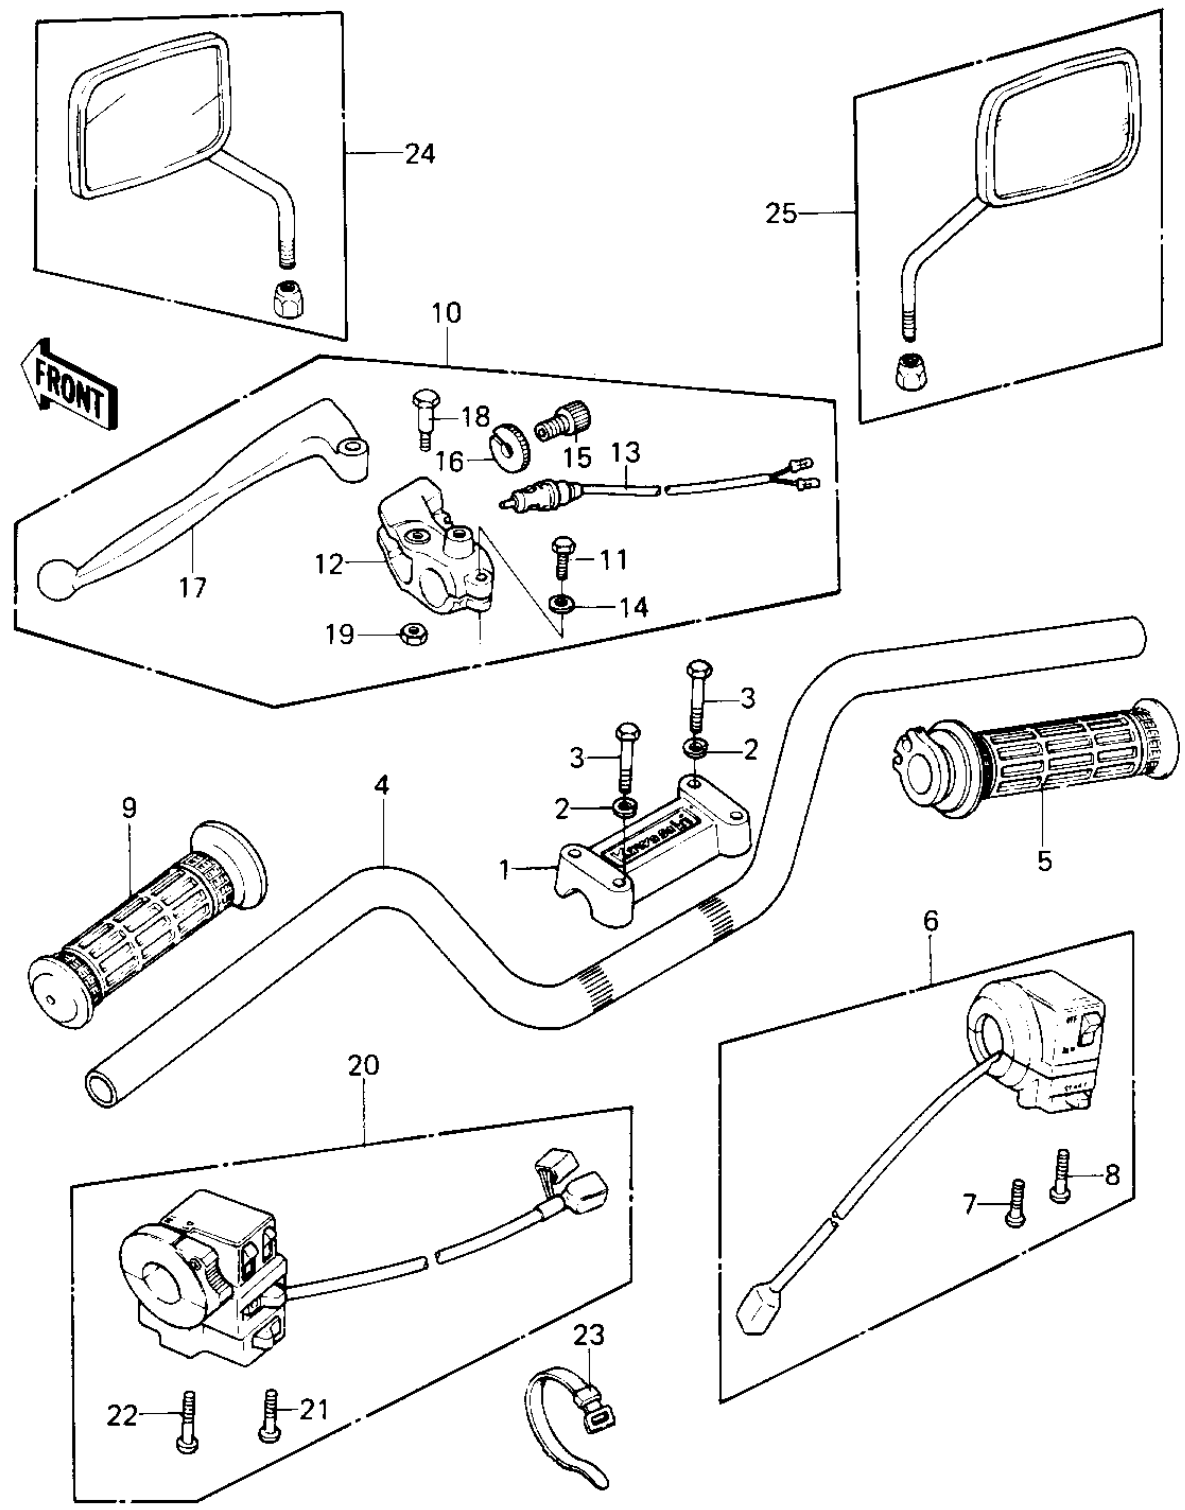

1979 KZ1300-A1 PARTS DIAGRAM

HANDLEBAR

1979 KZ1300-A1 PARTS LIST

HANDLEBAR

ITEM NAME	PART NUMBER	QUANTITY
HOLDER,HANDLEBAR (Ref # 1)	46012-1007	1
WASHER SPRING 8MM (Ref # 2)	461F0800	4
BOLT 8X38 (Ref # 3)	92001-1405	4
BOLT 8X38 (Ref # 3)	92001-1405	4
HANDLEBAR (Ref # 4)	46003-1030	1
GRIP-ASSY,THROTTLE (Ref # 5)	46019-1013	1
GRIP-ASSY,THROTTLE (Ref # 5)	46019-1013	1
HOUSING ASSY,R.H (Ref # 6)	46091-1058	1
HOUSING ASSY,R.H (Ref # 6)	46091-1080	1
SCREW PAN HEAD 5X30 (Ref # 7)	220B0530	1
SCREW-PAN-CROS (Ref # 8)	220B0540	1
GRIP,LH (Ref # 9)	46075-1020	1
GRIP,LH (Ref # 9)	46075-1020	1
LEVER ASSY,CLUTCH (Ref # 10)	46076-1006	1
BOLT, HEX HEAD 6X22 (Ref # 11)	110N0622	1
HOLDER,CLUTCH LEVER (Ref # 12)	13091-1046	1
SWITCH,CLUTCH (Ref # 13)	27043-002	1
WASHER PLAIN 6MM (Ref # 14)	410B0600	1
SCREW CABLE ADJUST (Ref # 15)	46055-003	1
NUT-LOCK (Ref # 16)	46056-005	1
LEVER,CLUTCH (Ref # 17)	46092-1005	1
BOLT,CLUTCH LEVER FIT (Ref # 18)	92001-1075	1
NUT (Ref # 19)	92019-008	1
HOUSING ASSY,L.H (Ref # 20)	46091-1059	1
SCREW-PAN-CROS (Ref # 21)	220B0535	1
SCREW PAN HEAD 5X45 (Ref # 22)	220B0545	1
BAND,SHORT (Ref # 23)	92072-030	4
BAND,MIDDLE (Ref # 23)	92072-031	4
MIRROR-ASSY,LH&RH (Ref # 24)	56001-5006	1