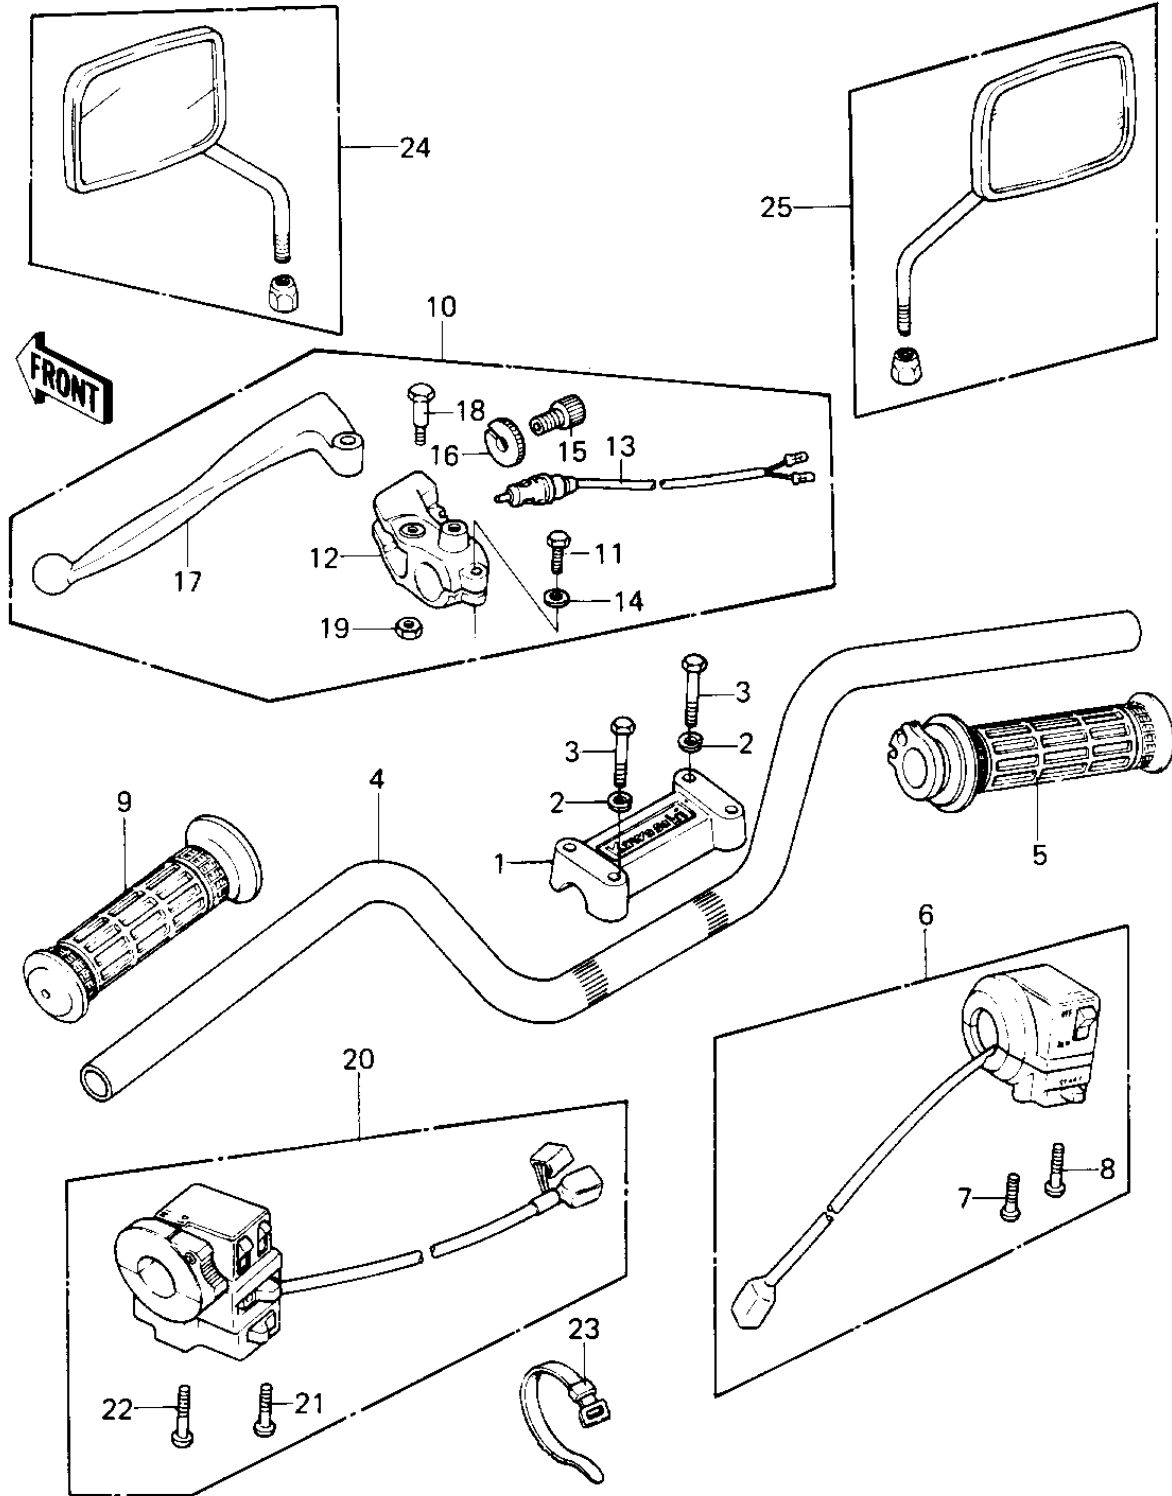

1979 KZ1300-A1 PARTS DIAGRAM

HANDLEBAR

1979 KZ1300-A1 PARTS LIST

HANDLEBAR

ITEM NAME	PART NUMBER	QUANTITY
HOLDER,HANDLEBAR (Ref # 1)	46012-1007	1
WASHER SPRING 8MM (Ref # 2)	461F0800	4
BOLT 8X38 (Ref # 3)	92001-1405	4
BOLT 8X38 (Ref # 3)	92001-1405	4
HANDLEBAR (Ref # 4)	46003-1030	1
GRIP-ASSY,THROTTLE (Ref # 5)	46019-1013	1
GRIP-ASSY,THROTTLE (Ref # 5)	46019-1013	1
HOUSING ASSY,R.H (Ref # 6)	46091-1058	1
HOUSING ASSY,R.H (Ref # 6)	46091-1080	1
SCREW PAN HEAD 5X30 (Ref # 7)	220B0530	1
SCREW-PAN-CROS (Ref # 8)	220B0540	1
GRIP,LH (Ref # 9)	46075-1020	1
GRIP,LH (Ref # 9)	46075-1020	1
LEVER ASSY,CLUTCH (Ref # 10)	46076-1006	1
BOLT, HEX HEAD 6X22 (Ref # 11)	110N0622	1
HOLDER,CLUTCH LEVER (Ref # 12)	13091-1046	1
SWITCH,CLUTCH (Ref # 13)	27043-002	1
WASHER PLAIN 6MM (Ref # 14)	410B0600	1
SCREW CABLE ADJUST (Ref # 15)	46055-003	1
NUT-LOCK (Ref # 16)	46056-005	1
LEVER,CLUTCH (Ref # 17)	46092-1005	1
BOLT,CLUTCH LEVER FIT (Ref # 18)	92001-1075	1
NUT (Ref # 19)	92019-008	1
HOUSING ASSY,L.H (Ref # 20)	46091-1059	1
SCREW-PAN-CROS (Ref # 21)	220B0535	1
SCREW PAN HEAD 5X45 (Ref # 22)	220B0545	1
BAND,SHORT (Ref # 23)	92072-030	4
BAND,MIDDLE (Ref # 23)	92072-031	4
MIRROR-ASSY,LH&RH (Ref # 24)	56001-5006	1