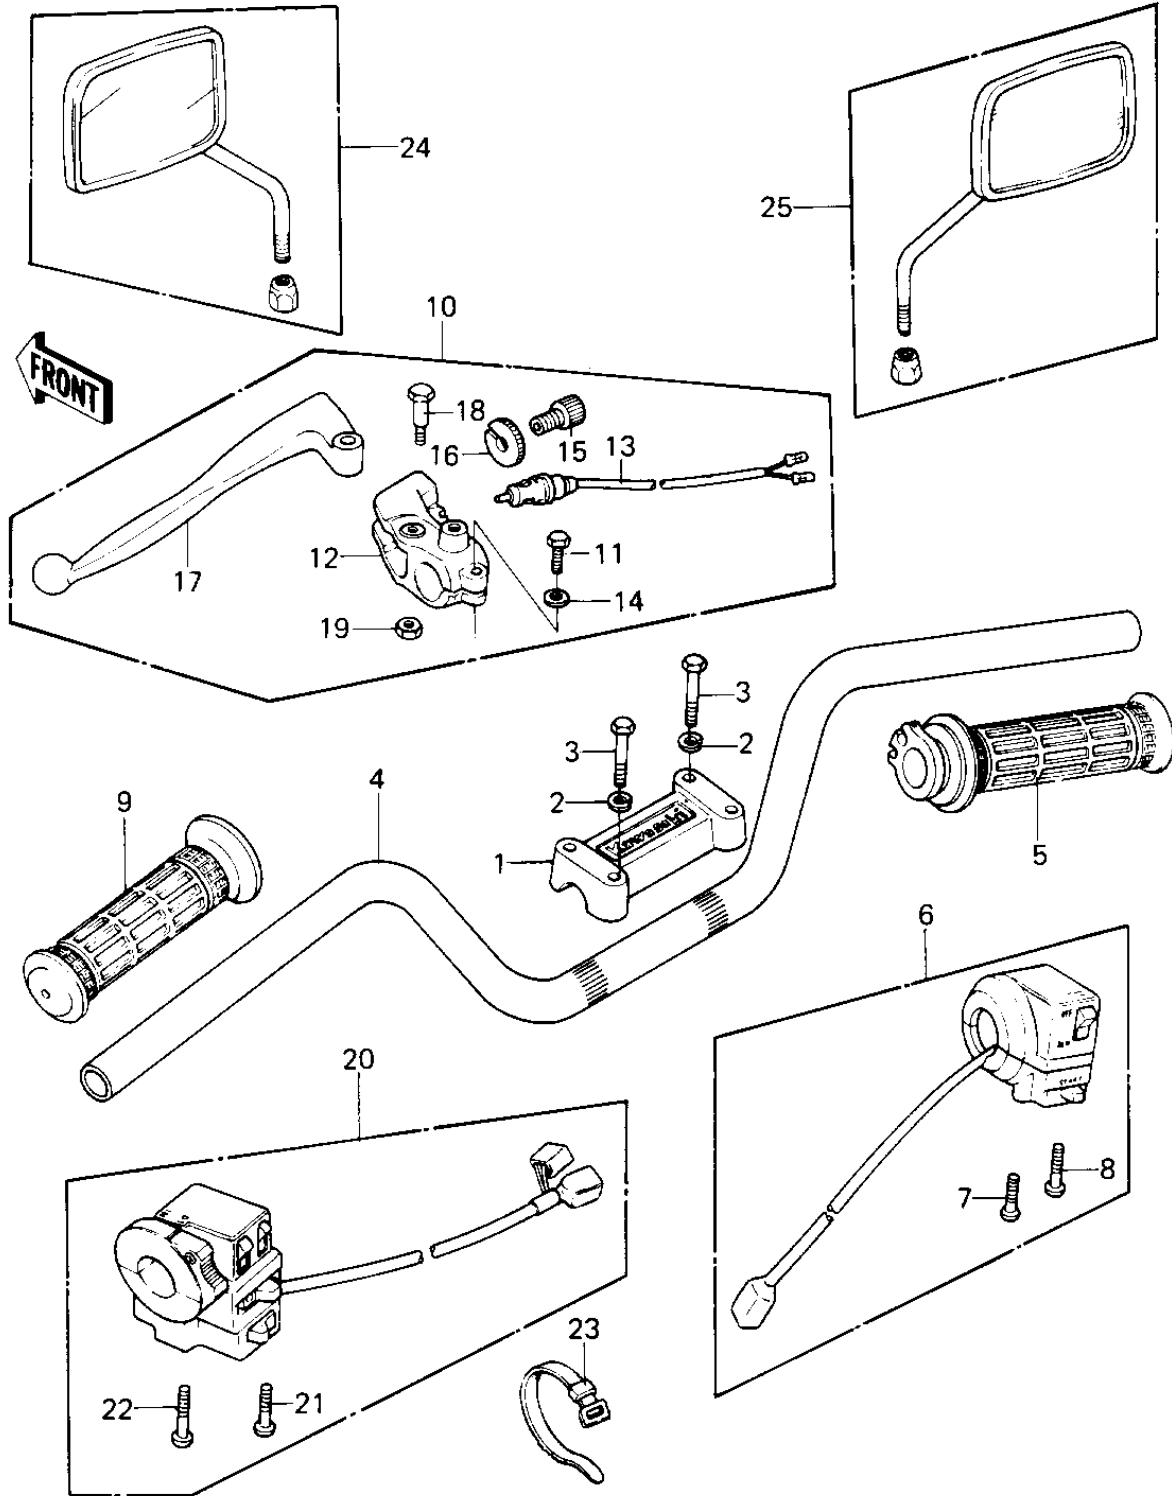

# 1980 KZ1300-A2 PARTS DIAGRAM

## HANDLEBAR

# 1980 KZ1300-A2 PARTS LIST

## HANDLEBAR

ITEM NAME	PART NUMBER	QUANTITY
HOLDER,HANDLEBAR (Ref # 1)	46012-1007	1
WASHER SPRING 8MM (Ref # 2)	461F0800	1
BOLT 8X38 (Ref # 3)	92001-1405	1
BOLT 8X38 (Ref # 3)	92001-1405	1
HANDLEBAR (Ref # 4)	46003-1030	1
GRIP-ASSY,THROTTLE (Ref # 5)	46019-1013	1
GRIP-ASSY,THROTTLE (Ref # 5)	46019-1013	1
HOUSING ASSY,R.H (Ref # 6)	46091-1058	1
HOUSING ASSY,R.H (Ref # 6)	46091-1080	1
SCREW PAN HEAD 5X30 (Ref # 7)	220B0530	1
SCREW-PAN-CROS (Ref # 8)	220B0540	1
GRIP,LH (Ref # 9)	46075-1020	1
GRIP,LH (Ref # 9)	46075-1020	1
LEVER ASSY,CLUTCH (Ref # 10)	46076-1006	1
BOLT, HEX HEAD 6X22 (Ref # 11)	110N0622	1
HOLDER,CLUTCH LEVER (Ref # 12)	13091-1046	1
SWITCH,CLUTCH (Ref # 13)	27043-002	1
WASHER PLAIN 6MM (Ref # 14)	410B0600	1
SCREW CABLE ADJUST (Ref # 15)	46055-003	1
NUT-LOCK (Ref # 16)	46056-005	1
LEVER,CLUTCH (Ref # 17)	46092-1005	1
BOLT,CLUTCH LEVER FIT (Ref # 18)	92001-1075	1
NUT (Ref # 19)	92019-008	1
HOUSING ASSY,L.H (Ref # 20)	46091-1059	1
SCREW-PAN-CROS (Ref # 21)	220B0535	1
SCREW PAN HEAD 5X45 (Ref # 22)	220B0545	1
BAND,SHORT (Ref # 23)	92072-030	1
BAND,MIDDLE (Ref # 23)	92072-031	1
MIRROR-ASSY,LH&RH (Ref # 24)	56001-5006	1