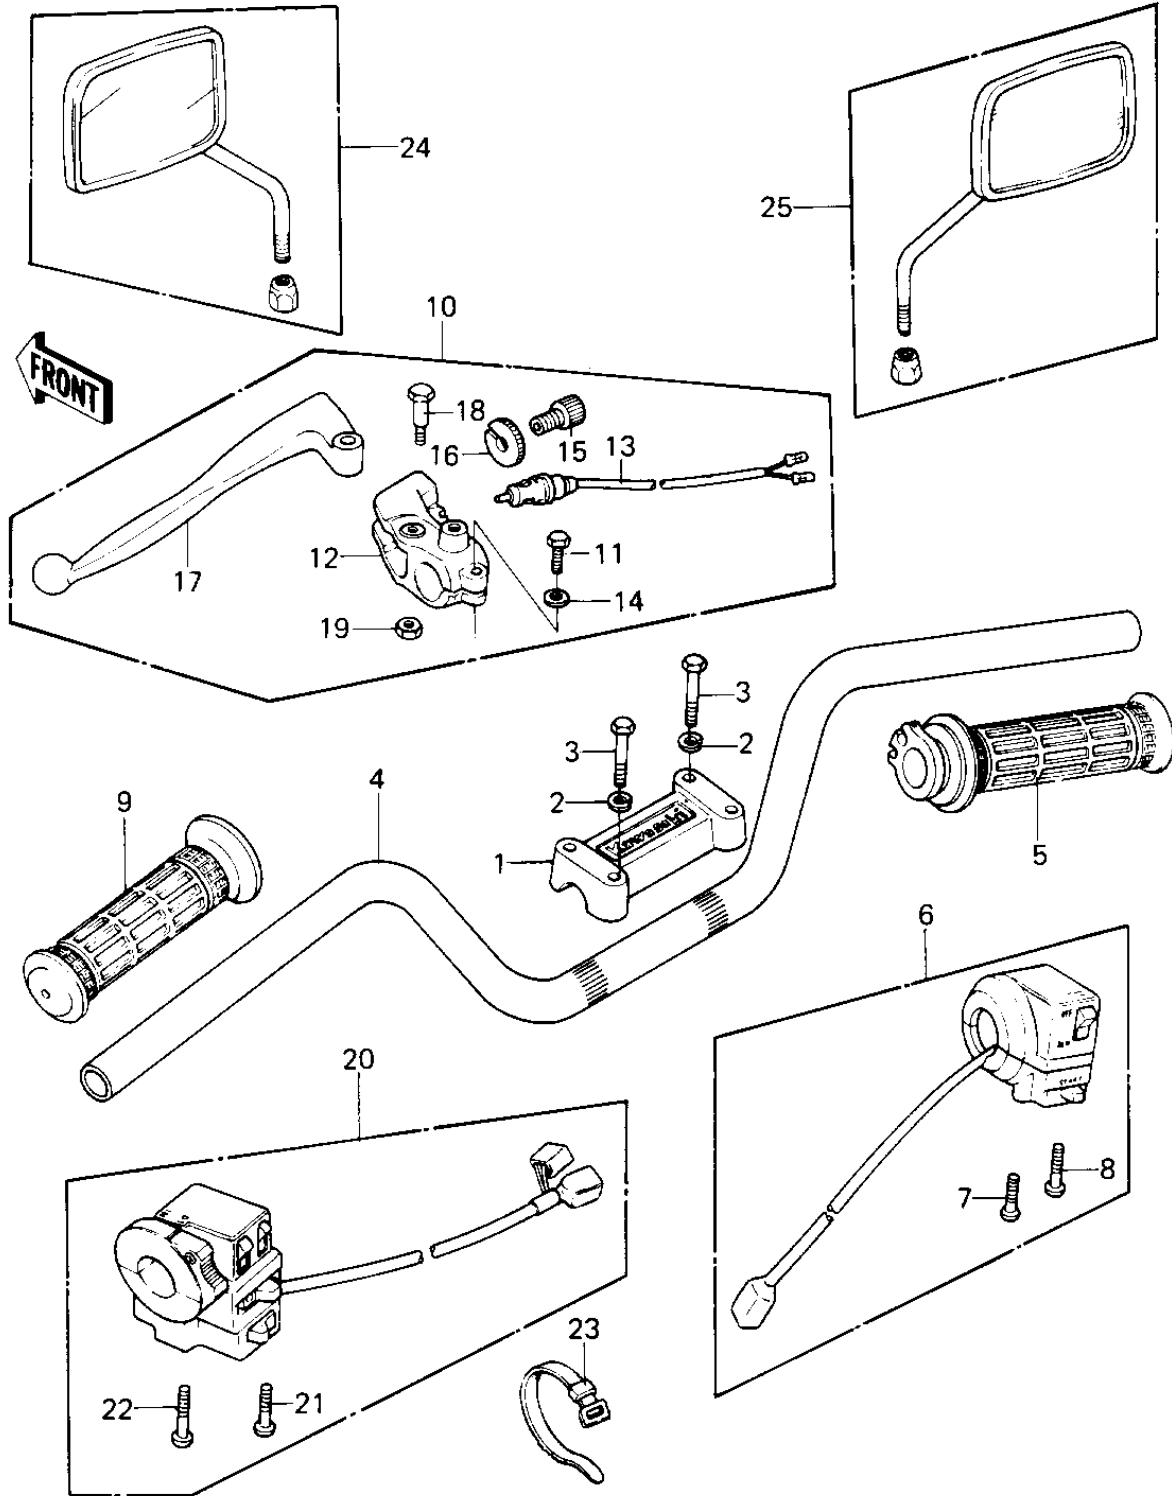

1981 KZ1300-A3 PARTS DIAGRAM

HANDLEBAR

1981 KZ1300-A3 PARTS LIST

HANDLEBAR

ITEM NAME	PART NUMBER	QUANTITY
HOLDER,HANDLEBAR (Ref # 1)	46012-1007	1
WASHER SPRING 8MM (Ref # 2)	461F0800	4
BOLT 8X38 (Ref # 3)	92001-1405	4
BOLT 8X38 (Ref # 3)	92001-1405	4
HANDLEBAR (Ref # 4)	46003-1030	1
GRIP-ASSY,THROTTLE (Ref # 5)	46019-1013	1
GRIP-ASSY,THROTTLE (Ref # 5)	46019-1013	1
HOUSING ASSY,R.H (Ref # 6)	46091-1058	1
HOUSING ASSY,R.H (Ref # 6)	46091-1080	1
SCREW PAN HEAD 5X30 (Ref # 7)	220B0530	1
SCREW-PAN-CROS (Ref # 8)	220B0540	1
GRIP,LH (Ref # 9)	46075-1020	1
GRIP,LH (Ref # 9)	46075-1020	1
LEVER ASSY,CLUTCH (Ref # 10)	46076-1006	1
BOLT, HEX HEAD 6X22 (Ref # 11)	110N0622	1
HOLDER,CLUTCH LEVER (Ref # 12)	13091-1046	1
SWITCH,CLUTCH (Ref # 13)	27043-002	1
WASHER PLAIN 6MM (Ref # 14)	410B0600	1
SCREW CABLE ADJUST (Ref # 15)	46055-003	1
NUT-LOCK (Ref # 16)	46056-005	1
LEVER,CLUTCH (Ref # 17)	46092-1005	1
BOLT,CLUTCH LEVER FIT (Ref # 18)	92001-1075	1
NUT (Ref # 19)	92019-008	1
HOUSING ASSY,L.H (Ref # 20)	46091-1059	1
SCREW-PAN-CROS (Ref # 21)	220B0535	1
SCREW PAN HEAD 5X45 (Ref # 22)	220B0545	1
BAND,SHORT (Ref # 23)	92072-030	4
BAND,MIDDLE (Ref # 23)	92072-031	4
MIRROR-ASSY,LH&RH (Ref # 24)	56001-5006	1