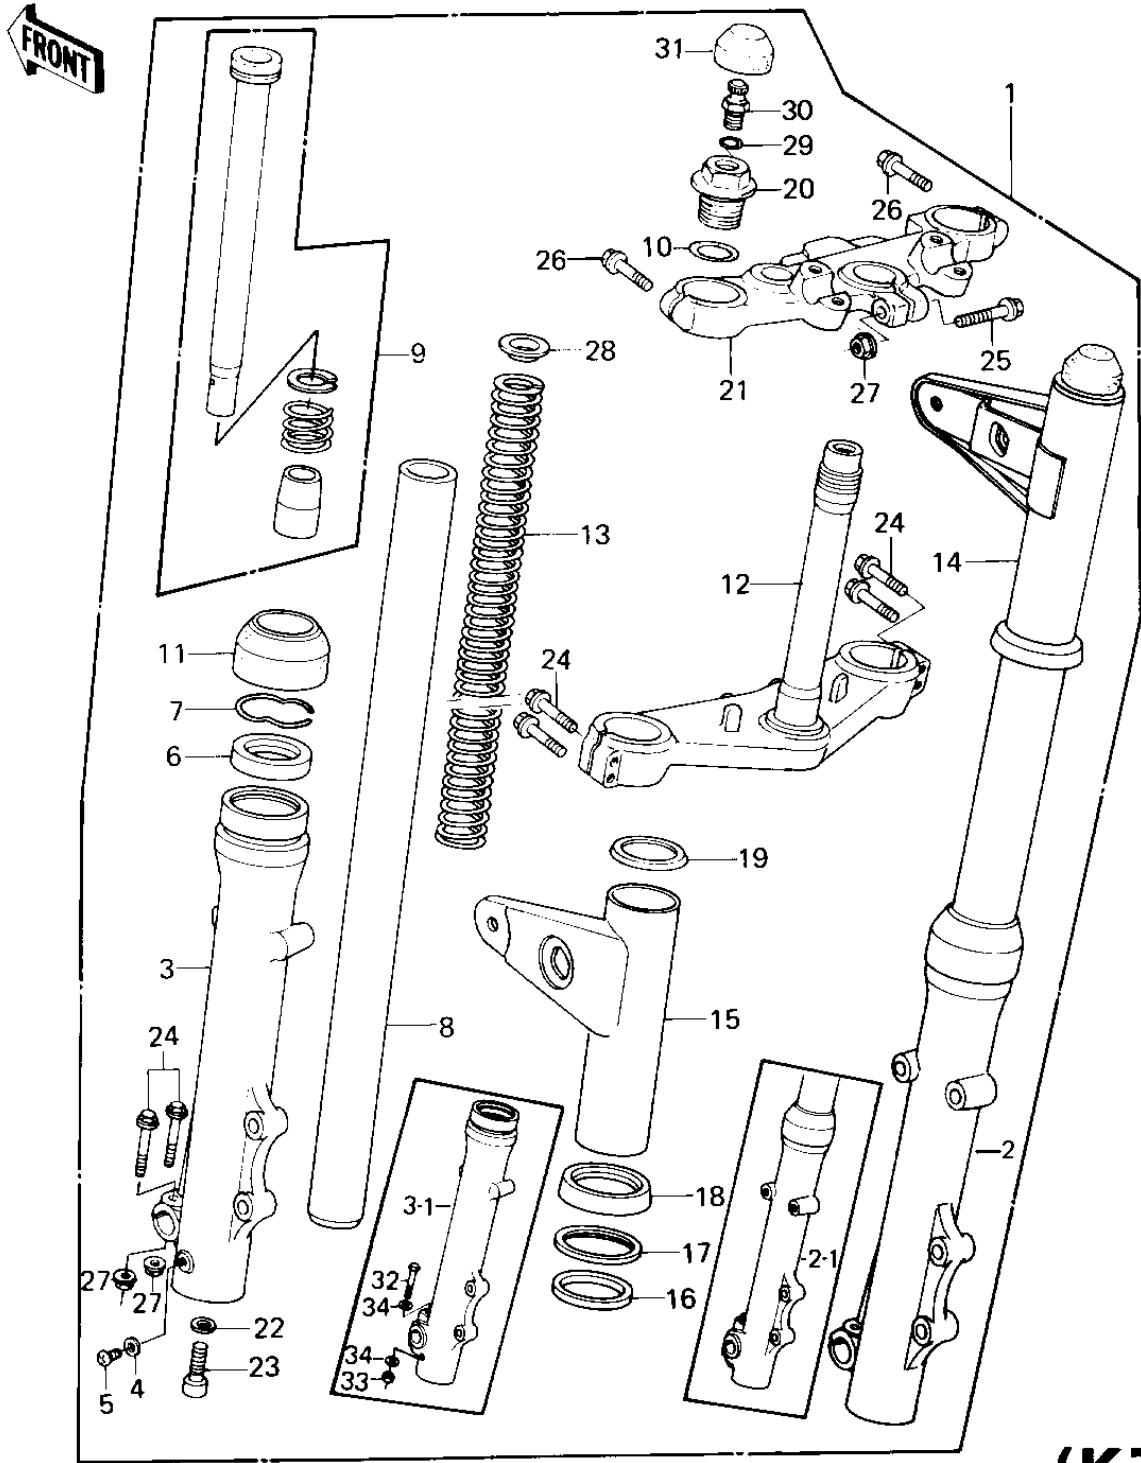

1979 KZ1300-A1 PARTS DIAGRAM

FRONT FORK (KZ1300-A1/A2)

(KZ

1979 KZ1300-A1 PARTS LIST

FRONT FORK (KZ1300-A1/A2)

ITEM NAME	PART NUMBER	QUANTITY
FORK-FRONT (Ref # 1)	44001-1227	1
FORK-FRONT (Ref # 1)	44001-1227	1
TUBE,RH,FORK OUTER (Ref # 2)	44006-1022	1
TUBE,RH,FORK OUTER (Ref # 2-1)	44006-1043	1
TUBE,LH,FORK OUTER (Ref # 3)	44005-1022	1
TUBE,LH,FORK OUTER (Ref # 3-1)	44005-1043	1
GASKET FORK DRAIN PLG (Ref # 4)	44045-002	2
SCREW PAN HEAD 4X8 (Ref # 5)	220B0408	2
OIL SEAL (Ref # 6)	92049-1043	2
CIRCLIP (Ref # 7)	92033-1036	2
TUBE,FORK INNER (Ref # 8)	44013-1019	2
CYLINDER-FORK (Ref # 9)	44022-1029	2
"0" RING,FORK TOP CAP (Ref # 10)	92055-1050	2
DUST SHIELD,FORK (Ref # 11)	92093-1023	2
STEM,STEERING (Ref # 12)	44037-1016	1
SPRING,FORK (Ref # 13)	44026-1028	2
COVER,R.H,FORK (Ref # 14)	44033-1036	1
COVER,L.H,FORK (Ref # 15)	44033-1037	1
DAMPER,FORK COVER (Ref # 16)	92075-1155	2
GUIDE,FORK COVER DMPE (Ref # 17)	13169-1154	2
GUIDE,FORK COVER,LOWE (Ref # 18)	13169-1163	2
GUIDE,FORK COVER,UPER (Ref # 19)	13169-1164	2
CAP,FORK TOP (Ref # 20)	44029-1008	2
HEAD,STEERING STEM (Ref # 21)	44039-1013	1
GASKET,FORK CYLINDER (Ref # 22)	11009-1127	2
BOLT,FORK CYLINDER (Ref # 23)	92001-1186	2
BOLT,8X40 (Ref # 24)	92001-1188	8
BOLT,8X40 (Ref # 24)	92001-1188	4
BOLT,HEX HEAD,8X53 (Ref # 25)	92001-1060	1

1979 KZ1300-A1 PARTS LIST

FRONT FORK (KZ1300-A1/A2)

ITEM NAME	PART NUMBER	QUANTITY
BOLT,10X45 (Ref # 26)	92001-1189	2
NUT,8M/M (Ref # 27)	44007-1002	5
NUT,8M/M (Ref # 27)	44007-1002	1
GUIDE,FORK SPRING (Ref # 28)	44028-1003	2
"O" RING,AIR VALVE (Ref # 29)	92055-1018	2
VALVE ASSY,AIR (Ref # 30)	16126-1003	2
CAP,RUBBER,FORK TOP (Ref # 31)	44029-1009	2
BOLT,HEX HEAD,8X55 (Ref # 32)	114G0855	2
NUT,LOCK,8MM (Ref # 33)	92015-1124	2
WASHER PLAIN 8MM (Ref # 34)	410B0800	4