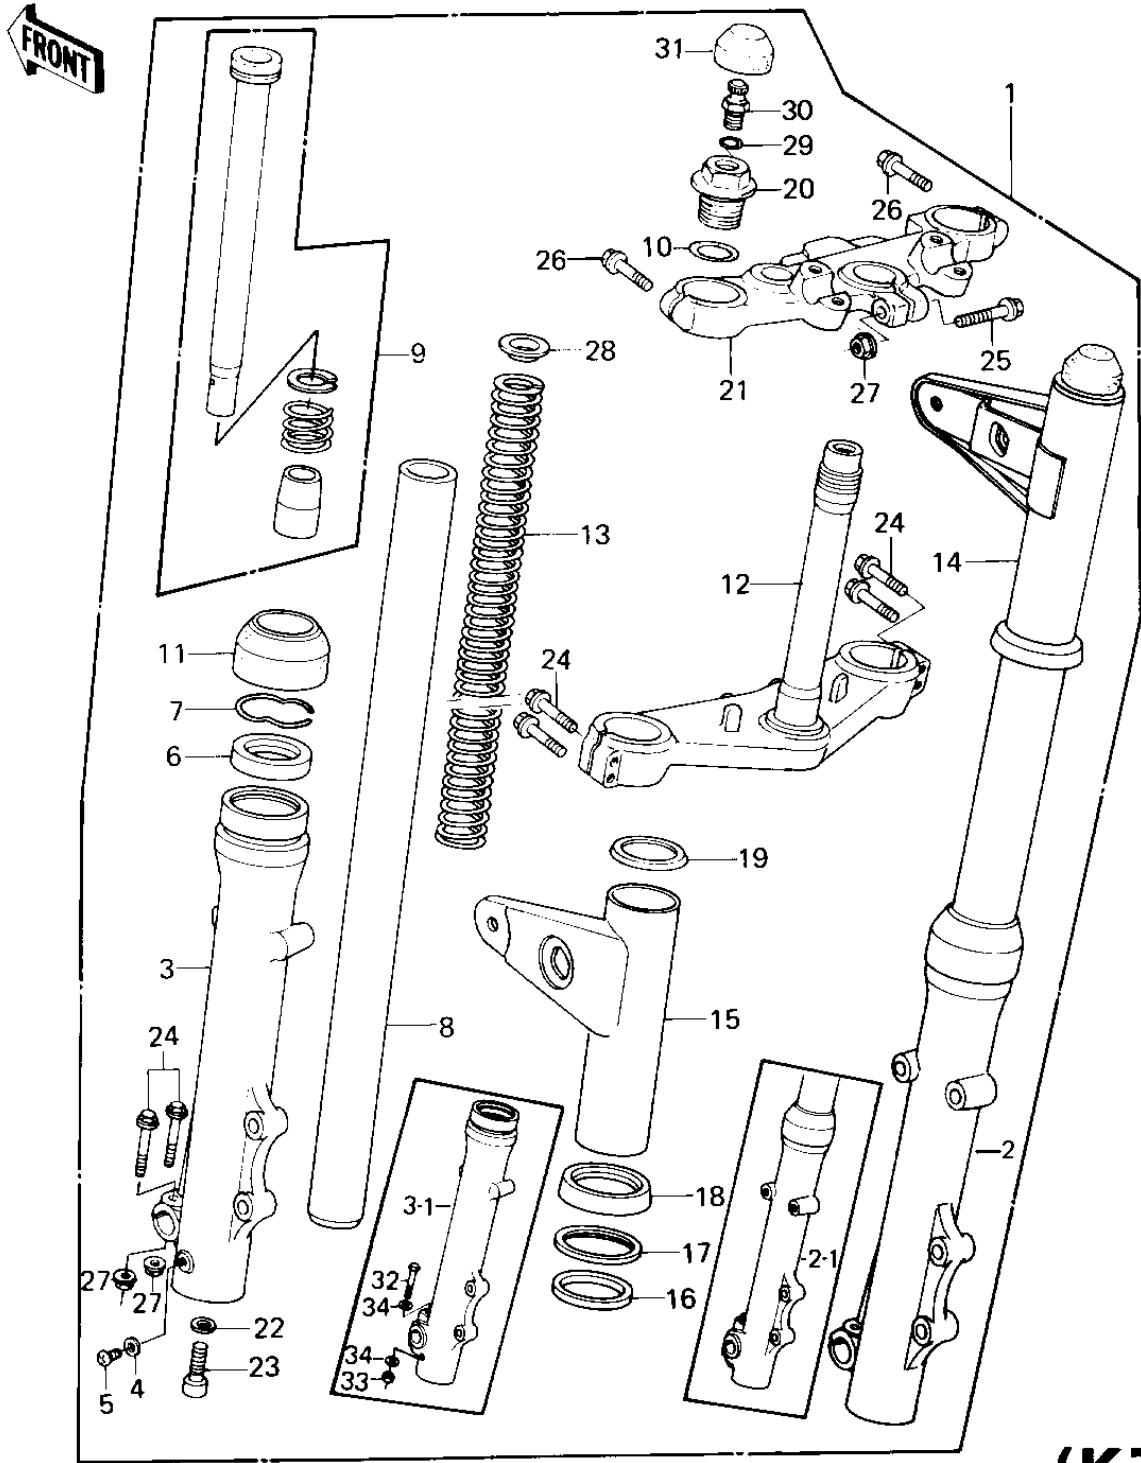

# 1979 KZ1300-A1 PARTS DIAGRAM

FRONT FORK (KZ1300-A1/A2)

**(KZ**

# 1979 KZ1300-A1 PARTS LIST

## FRONT FORK (KZ1300-A1/A2)

ITEM NAME	PART NUMBER	QUANTITY
FORK-FRONT (Ref # 1)	44001-1227	1
FORK-FRONT (Ref # 1)	44001-1227	1
TUBE,RH,FORK OUTER (Ref # 2)	44006-1022	1
TUBE,RH,FORK OUTER (Ref # 2-1)	44006-1043	1
TUBE,LH,FORK OUTER (Ref # 3)	44005-1022	1
TUBE,LH,FORK OUTER (Ref # 3-1)	44005-1043	1
GASKET FORK DRAIN PLG (Ref # 4)	44045-002	2
SCREW PAN HEAD 4X8 (Ref # 5)	220B0408	2
OIL SEAL (Ref # 6)	92049-1043	2
CIRCLIP (Ref # 7)	92033-1036	2
TUBE,FORK INNER (Ref # 8)	44013-1019	2
CYLINDER-FORK (Ref # 9)	44022-1029	2
"0" RING,FORK TOP CAP (Ref # 10)	92055-1050	2
DUST SHIELD,FORK (Ref # 11)	92093-1023	2
STEM,STEERING (Ref # 12)	44037-1016	1
SPRING,FORK (Ref # 13)	44026-1028	2
COVER,R.H,FORK (Ref # 14)	44033-1036	1
COVER,L.H,FORK (Ref # 15)	44033-1037	1
DAMPER,FORK COVER (Ref # 16)	92075-1155	2
GUIDE,FORK COVER DMPE (Ref # 17)	13169-1154	2
GUIDE,FORK COVER,LOWE (Ref # 18)	13169-1163	2
GUIDE,FORK COVER,UPER (Ref # 19)	13169-1164	2
CAP,FORK TOP (Ref # 20)	44029-1008	2
HEAD,STEERING STEM (Ref # 21)	44039-1013	1
GASKET,FORK CYLINDER (Ref # 22)	11009-1127	2
BOLT,FORK CYLINDER (Ref # 23)	92001-1186	2
BOLT,8X40 (Ref # 24)	92001-1188	8
BOLT,8X40 (Ref # 24)	92001-1188	4
BOLT,HEX HEAD,8X53 (Ref # 25)	92001-1060	1

## FRONT FORK (KZ1300-A1/A2)

ITEM NAME	PART NUMBER	QUANTITY
BOLT,10X45 (Ref # 26)	92001-1189	2
NUT,8M/M (Ref # 27)	44007-1002	5
NUT,8M/M (Ref # 27)	44007-1002	1
GUIDE,FORK SPRING (Ref # 28)	44028-1003	2
"O" RING,AIR VALVE (Ref # 29)	92055-1018	2
VALVE ASSY,AIR (Ref # 30)	16126-1003	2
CAP,RUBBER,FORK TOP (Ref # 31)	44029-1009	2
BOLT,HEX HEAD,8X55 (Ref # 32)	114G0855	2
NUT,LOCK,8MM (Ref # 33)	92015-1124	2
WASHER PLAIN 8MM (Ref # 34)	410B0800	4