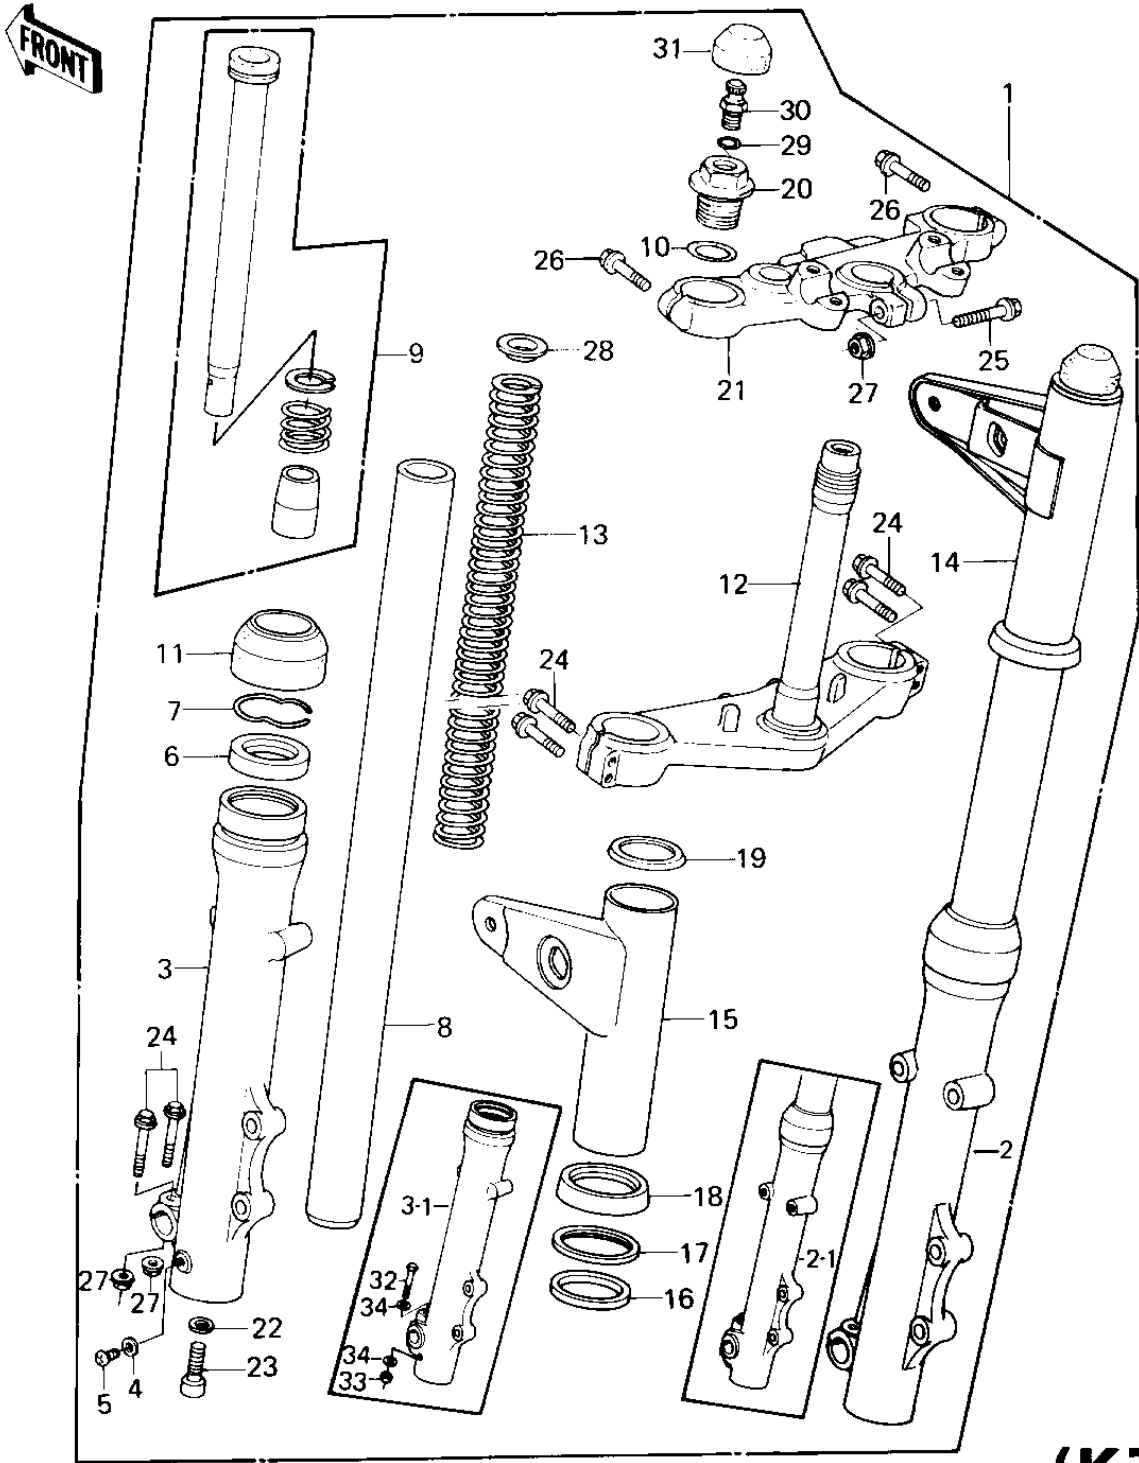

# 1980 KZ1300-A2 PARTS DIAGRAM

FRONT FORK (KZ1300-A1/A2)

**(KZ**

# 1980 KZ1300-A2 PARTS LIST

## FRONT FORK (KZ1300-A1/A2)

ITEM NAME	PART NUMBER	QUANTITY
FORK-FRONT (Ref # 1)	44001-1227	1
FORK-FRONT (Ref # 1)	44001-1227	1
TUBE,RH,FORK OUTER (Ref # 2)	44006-1022	1
TUBE,RH,FORK OUTER (Ref # 2-1)	44006-1043	1
TUBE,LH,FORK OUTER (Ref # 3)	44005-1022	1
TUBE,LH,FORK OUTER (Ref # 3-1)	44005-1043	1
GASKET FORK DRAIN PLG (Ref # 4)	44045-002	1
SCREW PAN HEAD 4X8 (Ref # 5)	220B0408	1
OIL SEAL (Ref # 6)	92049-1043	1
CIRCLIP (Ref # 7)	92033-1036	1
TUBE,FORK INNER (Ref # 8)	44013-1019	1
CYLINDER-FORK (Ref # 9)	44022-1029	1
"0" RING,FORK TOP CAP (Ref # 10)	92055-1050	1
DUST SHIELD,FORK (Ref # 11)	92093-1023	1
STEM,STEERING (Ref # 12)	44037-1016	1
SPRING,FORK (Ref # 13)	44026-1028	1
COVER,R.H,FORK (Ref # 14)	44033-1036	1
COVER,L.H,FORK (Ref # 15)	44033-1037	1
DAMPER,FORK COVER (Ref # 16)	92075-1155	1
GUIDE,FORK COVER DMPE (Ref # 17)	13169-1154	1
GUIDE,FORK COVER,LOWE (Ref # 18)	13169-1163	1
GUIDE,FORK COVER,UPER (Ref # 19)	13169-1164	1
CAP,FORK TOP (Ref # 20)	44029-1008	1
HEAD,STEERING STEM (Ref # 21)	44039-1013	1
GASKET,FORK CYLINDER (Ref # 22)	11009-1127	1
BOLT,FORK CYLINDER (Ref # 23)	92001-1186	1
BOLT,8X40 (Ref # 24)	92001-1188	1
BOLT,8X40 (Ref # 24)	92001-1188	1
BOLT,HEX HEAD,8X53 (Ref # 25)	92001-1060	1

## FRONT FORK (KZ1300-A1/A2)

ITEM NAME	PART NUMBER	QUANTITY
BOLT,10X45 (Ref # 26)	92001-1189	1
NUT,8M/M (Ref # 27)	44007-1002	1
NUT,8M/M (Ref # 27)	44007-1002	1
GUIDE,FORK SPRING (Ref # 28)	44028-1003	1
"O" RING,AIR VALVE (Ref # 29)	92055-1018	1
VALVE ASSY,AIR (Ref # 30)	16126-1003	1
CAP,RUBBER,FORK TOP (Ref # 31)	44029-1009	1
BOLT,HEX HEAD,8X55 (Ref # 32)	114G0855	1
NUT,LOCK,8MM (Ref # 33)	92015-1124	1
WASHER PLAIN 8MM (Ref # 34)	410B0800	1