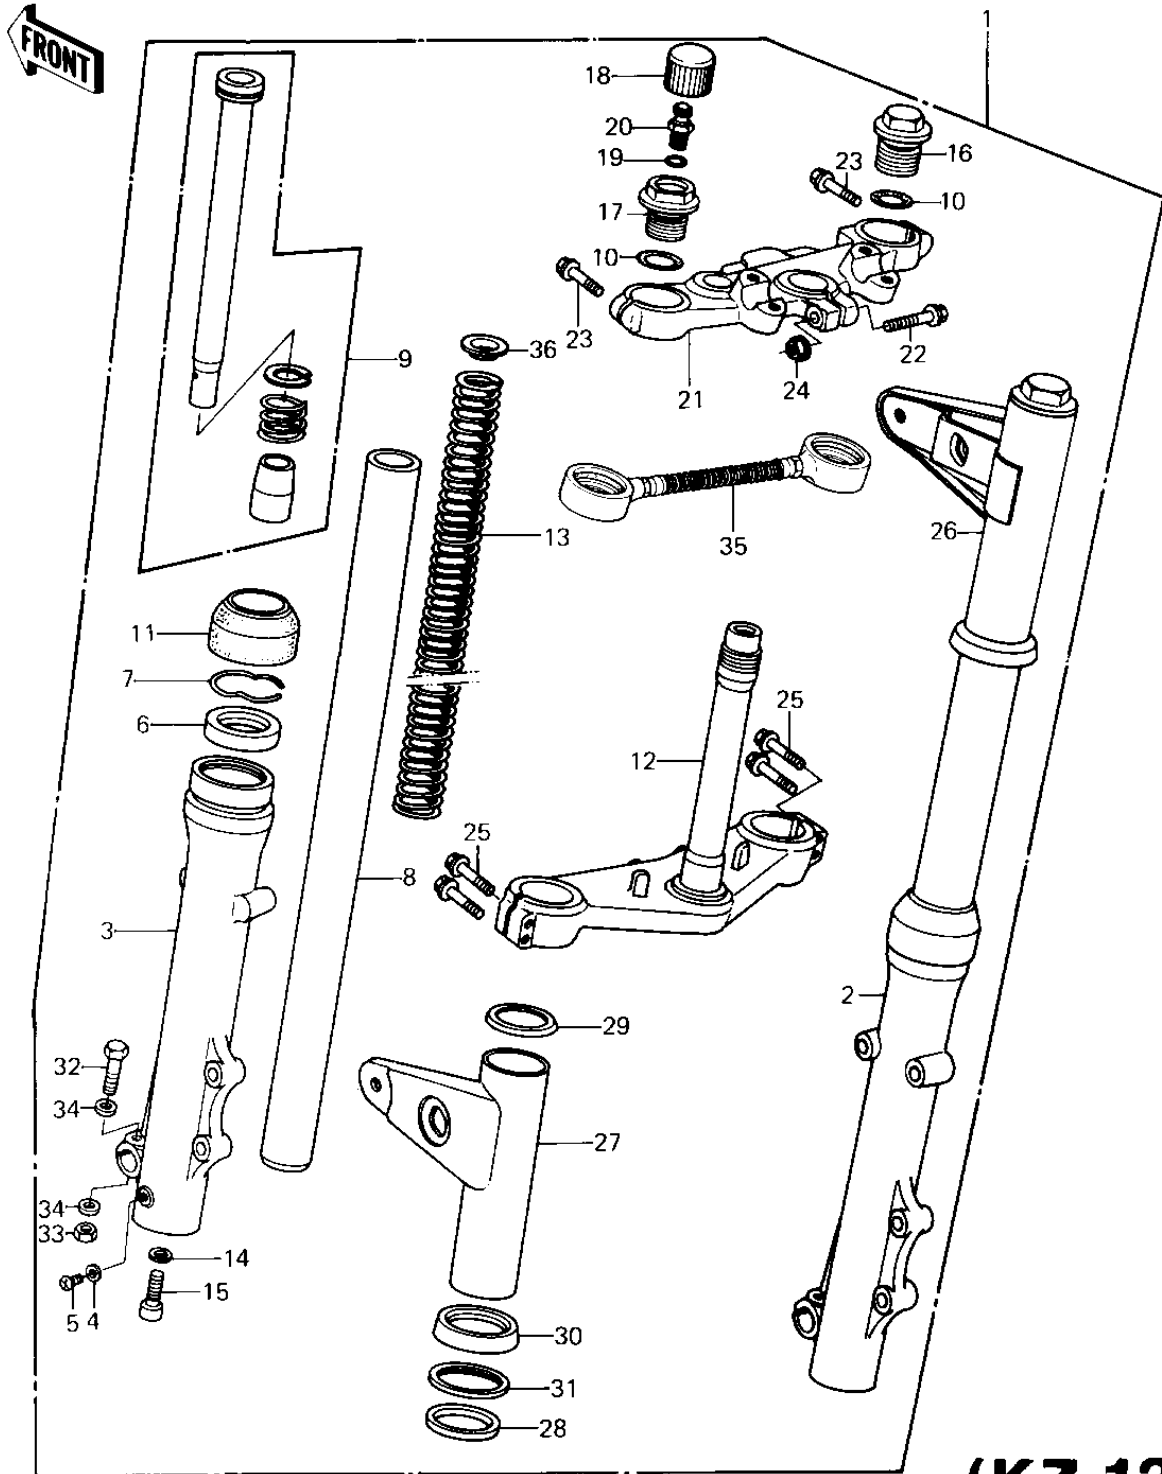

1979 KZ1300-A1 PARTS DIAGRAM

FRONT FORK (KZ1300-A3)

(KZ 1300)

1979 KZ1300-A1 PARTS LIST

FRONT FORK (KZ1300-A3)

ITEM NAME	PART NUMBER	QUANTITY
FORK-FRONT (Ref # 1)	44001-1267	1
TUBE,RH,FORK OUTER (Ref # 2)	44006-1043	1
TUBE,LH,FORK OUTER (Ref # 3)	44005-1043	1
GASKET FORK DRAIN PLG (Ref # 4)	44045-002	2
SCREW PAN HEAD 4X8 (Ref # 5)	220B0408	2
OIL SEAL (Ref # 6)	92049-1043	2
CIRCLIP (Ref # 7)	92033-1036	2
TUBE FORK INNER (Ref # 8)	44013-1057	1
CYLINDER-FORK (Ref # 9)	44022-1029	2
"0" RING,FORK TOP CAP (Ref # 10)	92055-1050	2
DUST SHIELD,FORK (Ref # 11)	92093-1023	2
STEM,STEERING (Ref # 12)	44037-1016	1
SPRING,FORK (Ref # 13)	44026-1028	2
GASKET,FORK CYLINDER (Ref # 14)	11009-1127	2
BOLT,FORK CYLINDER (Ref # 15)	92001-1309	2
CAP FORK TOP RH (Ref # 16)	44029-1023	1
CAP FORK TOP LH (Ref # 17)	44029-1024	1
CAP,AIR VALVE (Ref # 18)	11012-1241	1
"0" RING,AIR VALVE (Ref # 19)	92055-1094	1
VALVE AIR (Ref # 20)	16126-1052	1
HEAD,STEERING STEM (Ref # 21)	44039-1013	1
BOLT FLANGED 8X55 (Ref # 22)	92001-1398	1
BOLT,10X45 (Ref # 23)	92001-1189	2
NUT,8M/M (Ref # 24)	44007-1002	1
BOLT,8X40 (Ref # 25)	92001-1188	4
COVER FORK RH (Ref # 26)	44033-1064	1
COVER FORK LH (Ref # 27)	44033-1063	1
DAMPER,FORK COVER (Ref # 28)	92075-1155	2
GUIDE,FORK COVER,UPER (Ref # 29)	13169-1164	2

1979 KZ1300-A1 PARTS LIST

FRONT FORK (KZ1300-A3)

ITEM NAME	PART NUMBER	QUANTITY
GUIDE,FORK COVER,LOWE (Ref # 30)	13169-1163	2
GUIDE,FORK COVER DMPE (Ref # 31)	13169-1154	2
BOLT,HEX HEAD,8X55 (Ref # 32)	114G0855	2
NUT,LOCK,8MM (Ref # 33)	92015-1124	2
WASHER PLAIN 8MM (Ref # 34)	410B0800	4
HOSE ASSY FRONT FORK (Ref # 35)	51044-1005	1
GUIDE,FORK SPRING (Ref # 36)	44028-1003	2