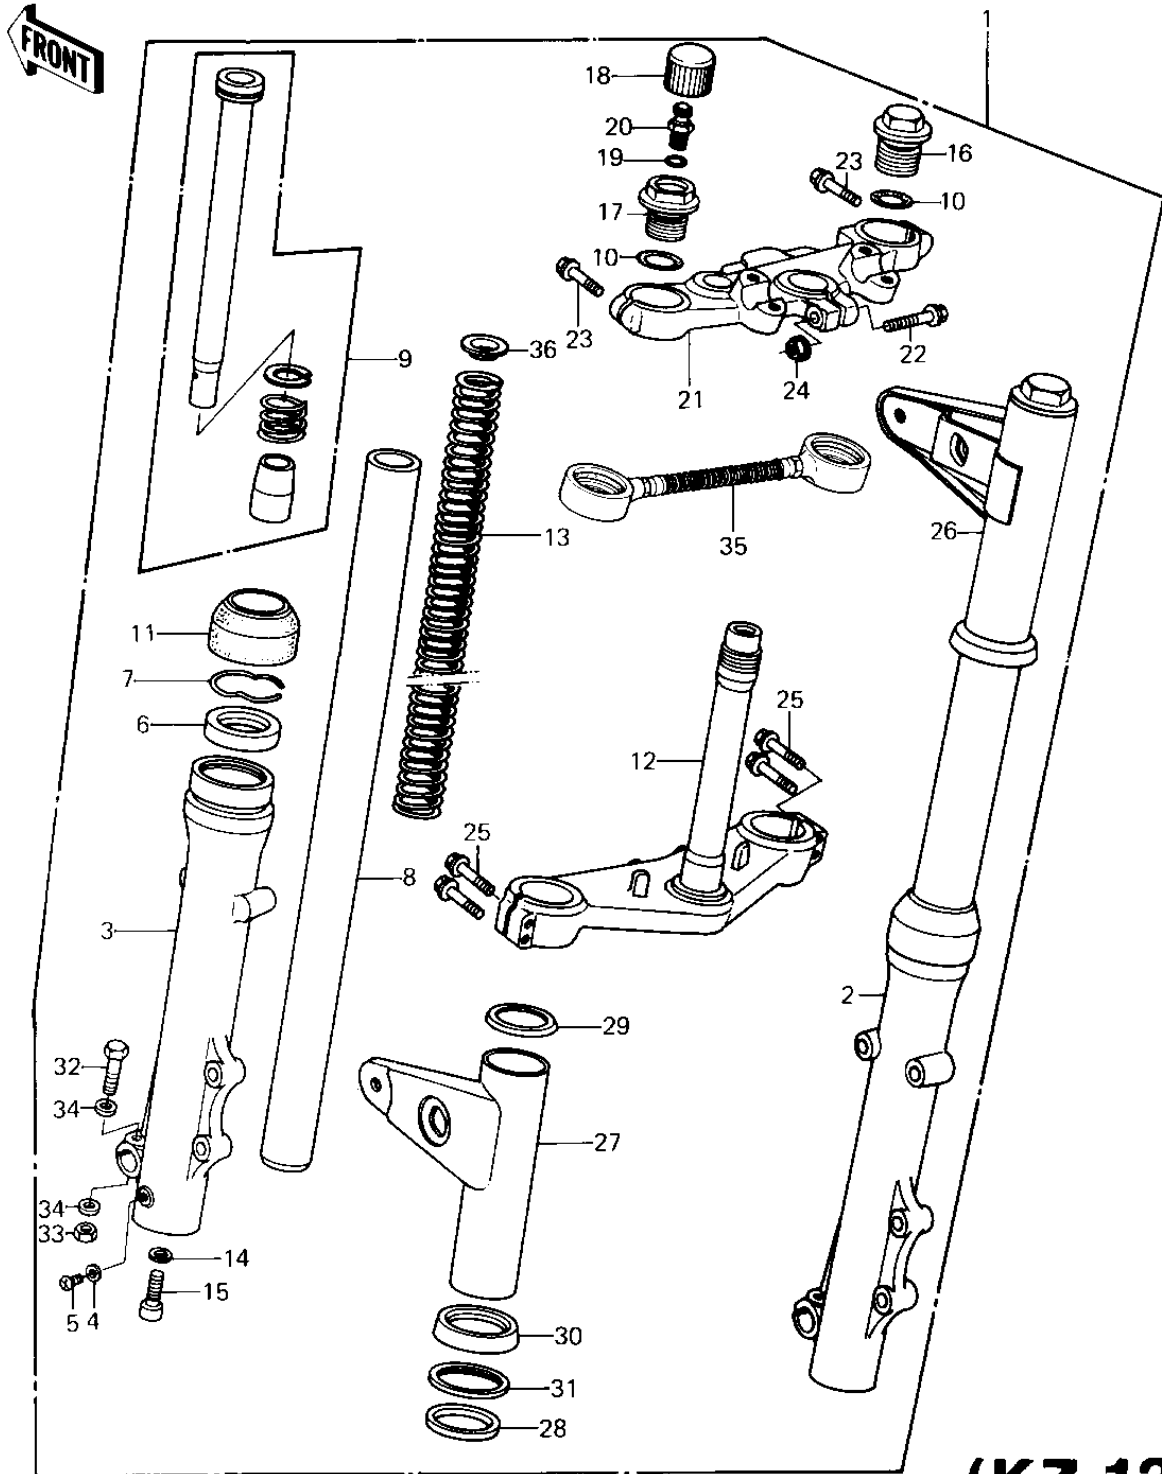

# 1979 KZ1300-A1 PARTS DIAGRAM

FRONT FORK (KZ1300-A3)

(KZ 1300)

# 1979 KZ1300-A1 PARTS LIST

## FRONT FORK (KZ1300-A3)

ITEM NAME	PART NUMBER	QUANTITY
FORK-FRONT (Ref # 1)	44001-1267	1
TUBE,RH,FORK OUTER (Ref # 2)	44006-1043	1
TUBE,LH,FORK OUTER (Ref # 3)	44005-1043	1
GASKET FORK DRAIN PLG (Ref # 4)	44045-002	2
SCREW PAN HEAD 4X8 (Ref # 5)	220B0408	2
OIL SEAL (Ref # 6)	92049-1043	2
CIRCLIP (Ref # 7)	92033-1036	2
TUBE FORK INNER (Ref # 8)	44013-1057	1
CYLINDER-FORK (Ref # 9)	44022-1029	2
"0" RING,FORK TOP CAP (Ref # 10)	92055-1050	2
DUST SHIELD,FORK (Ref # 11)	92093-1023	2
STEM,STEERING (Ref # 12)	44037-1016	1
SPRING,FORK (Ref # 13)	44026-1028	2
GASKET,FORK CYLINDER (Ref # 14)	11009-1127	2
BOLT,FORK CYLINDER (Ref # 15)	92001-1309	2
CAP FORK TOP RH (Ref # 16)	44029-1023	1
CAP FORK TOP LH (Ref # 17)	44029-1024	1
CAP,AIR VALVE (Ref # 18)	11012-1241	1
"0" RING,AIR VALVE (Ref # 19)	92055-1094	1
VALVE AIR (Ref # 20)	16126-1052	1
HEAD,STEERING STEM (Ref # 21)	44039-1013	1
BOLT FLANGED 8X55 (Ref # 22)	92001-1398	1
BOLT,10X45 (Ref # 23)	92001-1189	2
NUT,8M/M (Ref # 24)	44007-1002	1
BOLT,8X40 (Ref # 25)	92001-1188	4
COVER FORK RH (Ref # 26)	44033-1064	1
COVER FORK LH (Ref # 27)	44033-1063	1
DAMPER,FORK COVER (Ref # 28)	92075-1155	2
GUIDE,FORK COVER,UPER (Ref # 29)	13169-1164	2

## FRONT FORK (KZ1300-A3)

ITEM NAME	PART NUMBER	QUANTITY
GUIDE,FORK COVER,LOWE (Ref # 30)	13169-1163	2
GUIDE,FORK COVER DMPE (Ref # 31)	13169-1154	2
BOLT,HEX HEAD,8X55 (Ref # 32)	114G0855	2
NUT,LOCK,8MM (Ref # 33)	92015-1124	2
WASHER PLAIN 8MM (Ref # 34)	410B0800	4
HOSE ASSY FRONT FORK (Ref # 35)	51044-1005	1
GUIDE,FORK SPRING (Ref # 36)	44028-1003	2