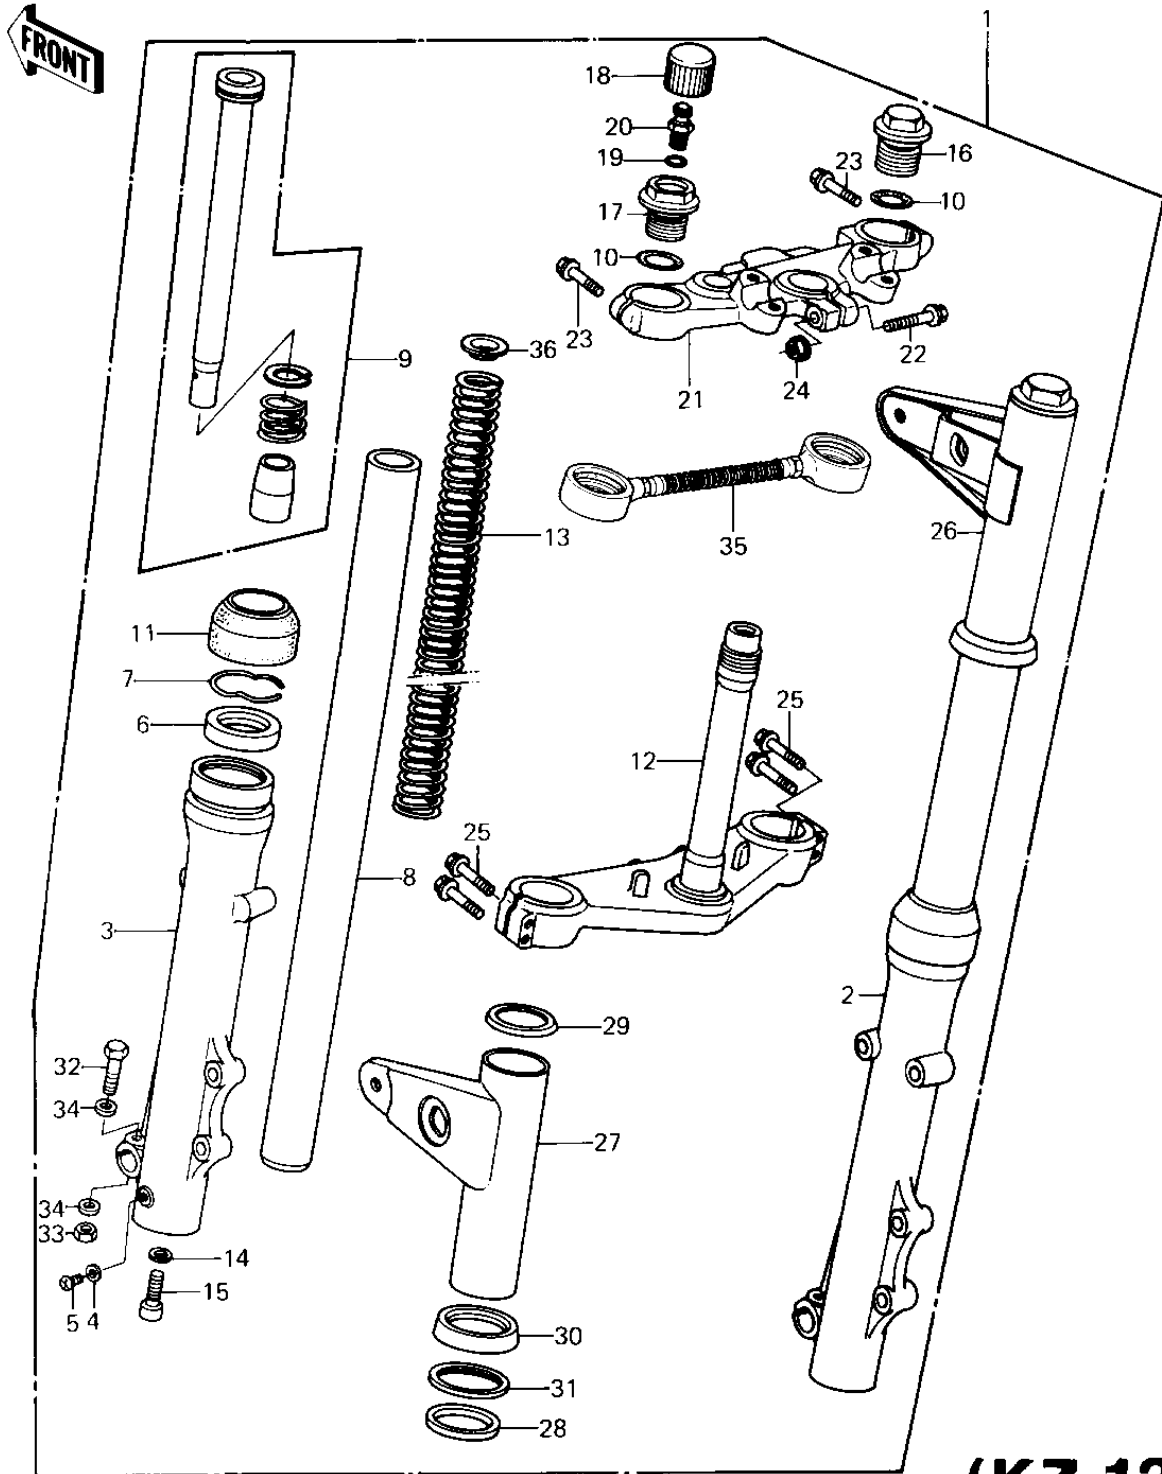

1980 KZ1300-A2 PARTS DIAGRAM

FRONT FORK (KZ1300-A3)

(KZ 1300)

1980 KZ1300-A2 PARTS LIST

FRONT FORK (KZ1300-A3)

ITEM NAME	PART NUMBER	QUANTITY
FORK-FRONT (Ref # 1)	44001-1267	1
TUBE,RH,FORK OUTER (Ref # 2)	44006-1043	1
TUBE,LH,FORK OUTER (Ref # 3)	44005-1043	1
GASKET FORK DRAIN PLG (Ref # 4)	44045-002	1
SCREW PAN HEAD 4X8 (Ref # 5)	220B0408	1
OIL SEAL (Ref # 6)	92049-1043	1
CIRCLIP (Ref # 7)	92033-1036	1
TUBE FORK INNER (Ref # 8)	44013-1057	1
CYLINDER-FORK (Ref # 9)	44022-1029	1
"0" RING,FORK TOP CAP (Ref # 10)	92055-1050	1
DUST SHIELD,FORK (Ref # 11)	92093-1023	1
STEM,STEERING (Ref # 12)	44037-1016	1
SPRING,FORK (Ref # 13)	44026-1028	1
GASKET,FORK CYLINDER (Ref # 14)	11009-1127	1
BOLT,FORK CYLINDER (Ref # 15)	92001-1309	1
CAP FORK TOP RH (Ref # 16)	44029-1023	1
CAP FORK TOP LH (Ref # 17)	44029-1024	1
CAP,AIR VALVE (Ref # 18)	11012-1241	1
"0" RING,AIR VALVE (Ref # 19)	92055-1094	1
VALVE AIR (Ref # 20)	16126-1052	1
HEAD,STEERING STEM (Ref # 21)	44039-1013	1
BOLT FLANGED 8X55 (Ref # 22)	92001-1398	1
BOLT,10X45 (Ref # 23)	92001-1189	1
NUT,8M/M (Ref # 24)	44007-1002	1
BOLT,8X40 (Ref # 25)	92001-1188	1
COVER FORK RH (Ref # 26)	44033-1064	1
COVER FORK LH (Ref # 27)	44033-1063	1
DAMPER,FORK COVER (Ref # 28)	92075-1155	1
GUIDE,FORK COVER,UPER (Ref # 29)	13169-1164	1

1980 KZ1300-A2 PARTS LIST

FRONT FORK (KZ1300-A3)

ITEM NAME	PART NUMBER	QUANTITY
GUIDE,FORK COVER,LOWE (Ref # 30)	13169-1163	1
GUIDE,FORK COVER DMPE (Ref # 31)	13169-1154	1
BOLT,HEX HEAD,8X55 (Ref # 32)	114G0855	1
NUT,LOCK,8MM (Ref # 33)	92015-1124	1
WASHER PLAIN 8MM (Ref # 34)	410B0800	1
HOSE ASSY FRONT FORK (Ref # 35)	51044-1005	1
GUIDE,FORK SPRING (Ref # 36)	44028-1003	1