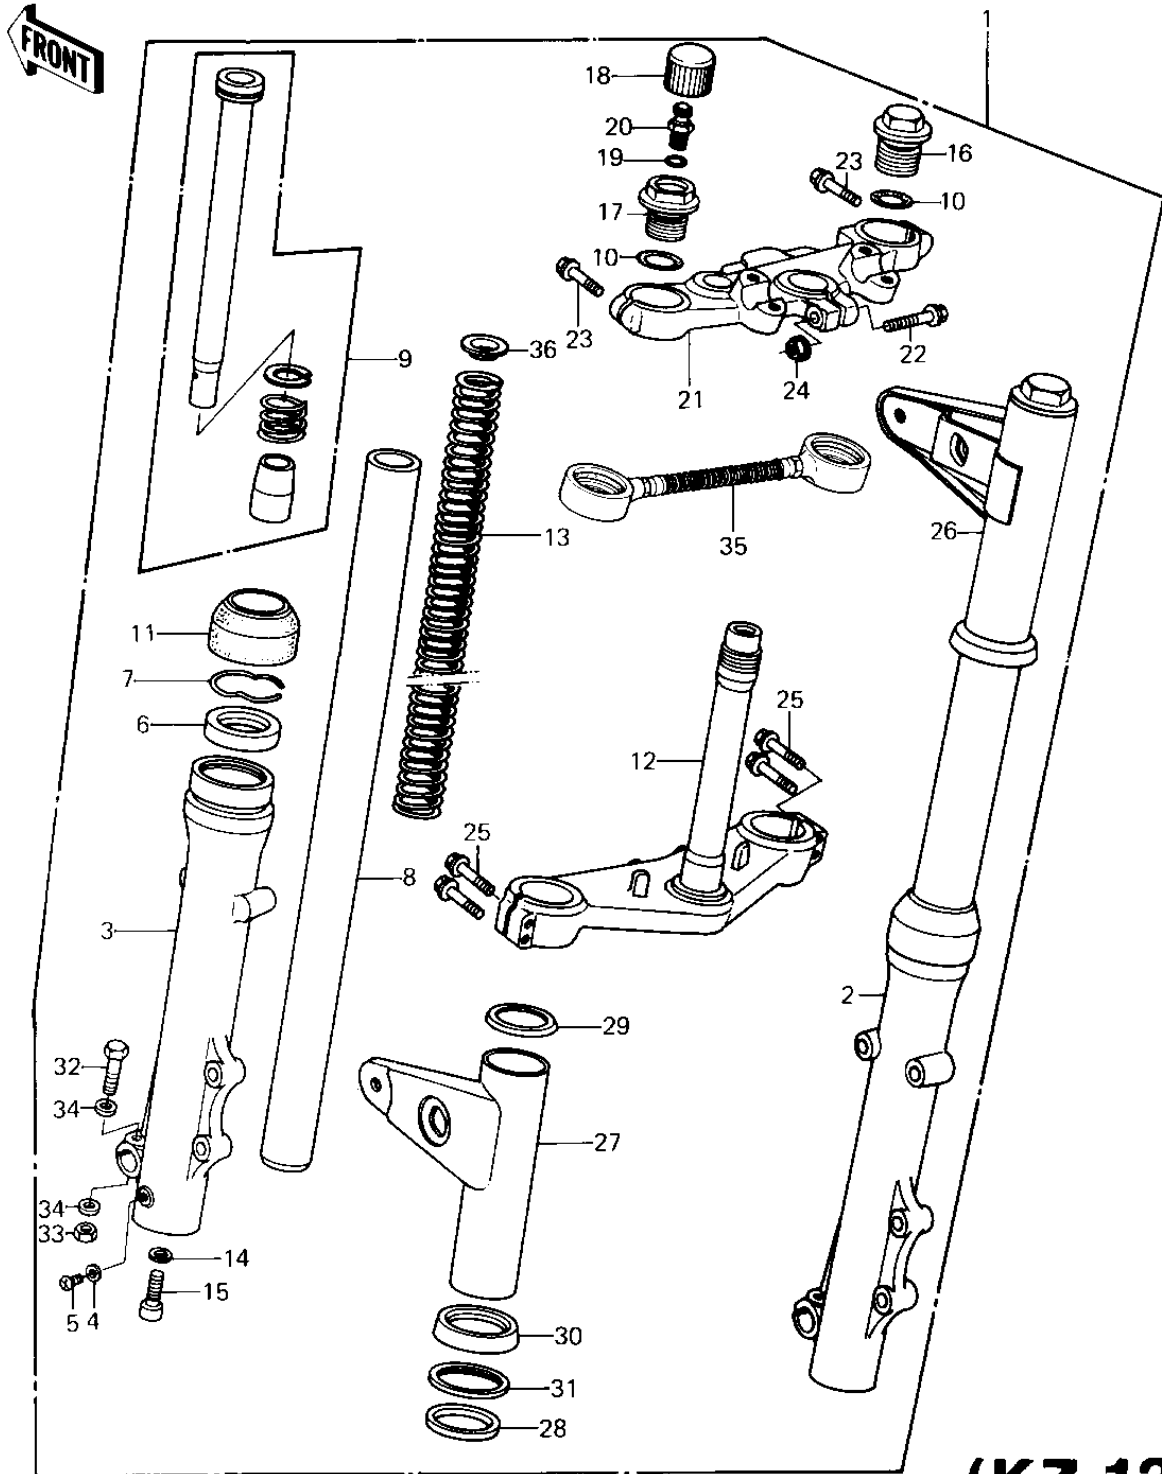

1981 KZ1300-A3 PARTS DIAGRAM

FRONT FORK (KZ1300-A3)

(KZ 1300)

1981 KZ1300-A3 PARTS LIST

FRONT FORK (KZ1300-A3)

ITEM NAME	PART NUMBER	QUANTITY
FORK-FRONT (Ref # 1)	44001-1267	1
TUBE,RH,FORK OUTER (Ref # 2)	44006-1043	1
TUBE,LH,FORK OUTER (Ref # 3)	44005-1043	1
GASKET FORK DRAIN PLG (Ref # 4)	44045-002	2
SCREW PAN HEAD 4X8 (Ref # 5)	220B0408	2
OIL SEAL (Ref # 6)	92049-1043	2
CIRCLIP (Ref # 7)	92033-1036	2
TUBE FORK INNER (Ref # 8)	44013-1057	1
CYLINDER-FORK (Ref # 9)	44022-1029	2
"0" RING,FORK TOP CAP (Ref # 10)	92055-1050	2
DUST SHIELD,FORK (Ref # 11)	92093-1023	2
STEM,STEERING (Ref # 12)	44037-1016	1
SPRING,FORK (Ref # 13)	44026-1028	2
GASKET,FORK CYLINDER (Ref # 14)	11009-1127	2
BOLT,FORK CYLINDER (Ref # 15)	92001-1309	2
CAP FORK TOP RH (Ref # 16)	44029-1023	1
CAP FORK TOP LH (Ref # 17)	44029-1024	1
CAP,AIR VALVE (Ref # 18)	11012-1241	1
"0" RING,AIR VALVE (Ref # 19)	92055-1094	1
VALVE AIR (Ref # 20)	16126-1052	1
HEAD,STEERING STEM (Ref # 21)	44039-1013	1
BOLT FLANGED 8X55 (Ref # 22)	92001-1398	1
BOLT,10X45 (Ref # 23)	92001-1189	2
NUT,8M/M (Ref # 24)	44007-1002	1
BOLT,8X40 (Ref # 25)	92001-1188	4
COVER FORK RH (Ref # 26)	44033-1064	1
COVER FORK LH (Ref # 27)	44033-1063	1
DAMPER,FORK COVER (Ref # 28)	92075-1155	2
GUIDE,FORK COVER,UPER (Ref # 29)	13169-1164	2

1981 KZ1300-A3 PARTS LIST

FRONT FORK (KZ1300-A3)

ITEM NAME	PART NUMBER	QUANTITY
GUIDE,FORK COVER,LOWE (Ref # 30)	13169-1163	2
GUIDE,FORK COVER DMPE (Ref # 31)	13169-1154	2
BOLT,HEX HEAD,8X55 (Ref # 32)	114G0855	2
NUT,LOCK,8MM (Ref # 33)	92015-1124	2
WASHER PLAIN 8MM (Ref # 34)	410B0800	4
HOSE ASSY FRONT FORK (Ref # 35)	51044-1005	1
GUIDE,FORK SPRING (Ref # 36)	44028-1003	2