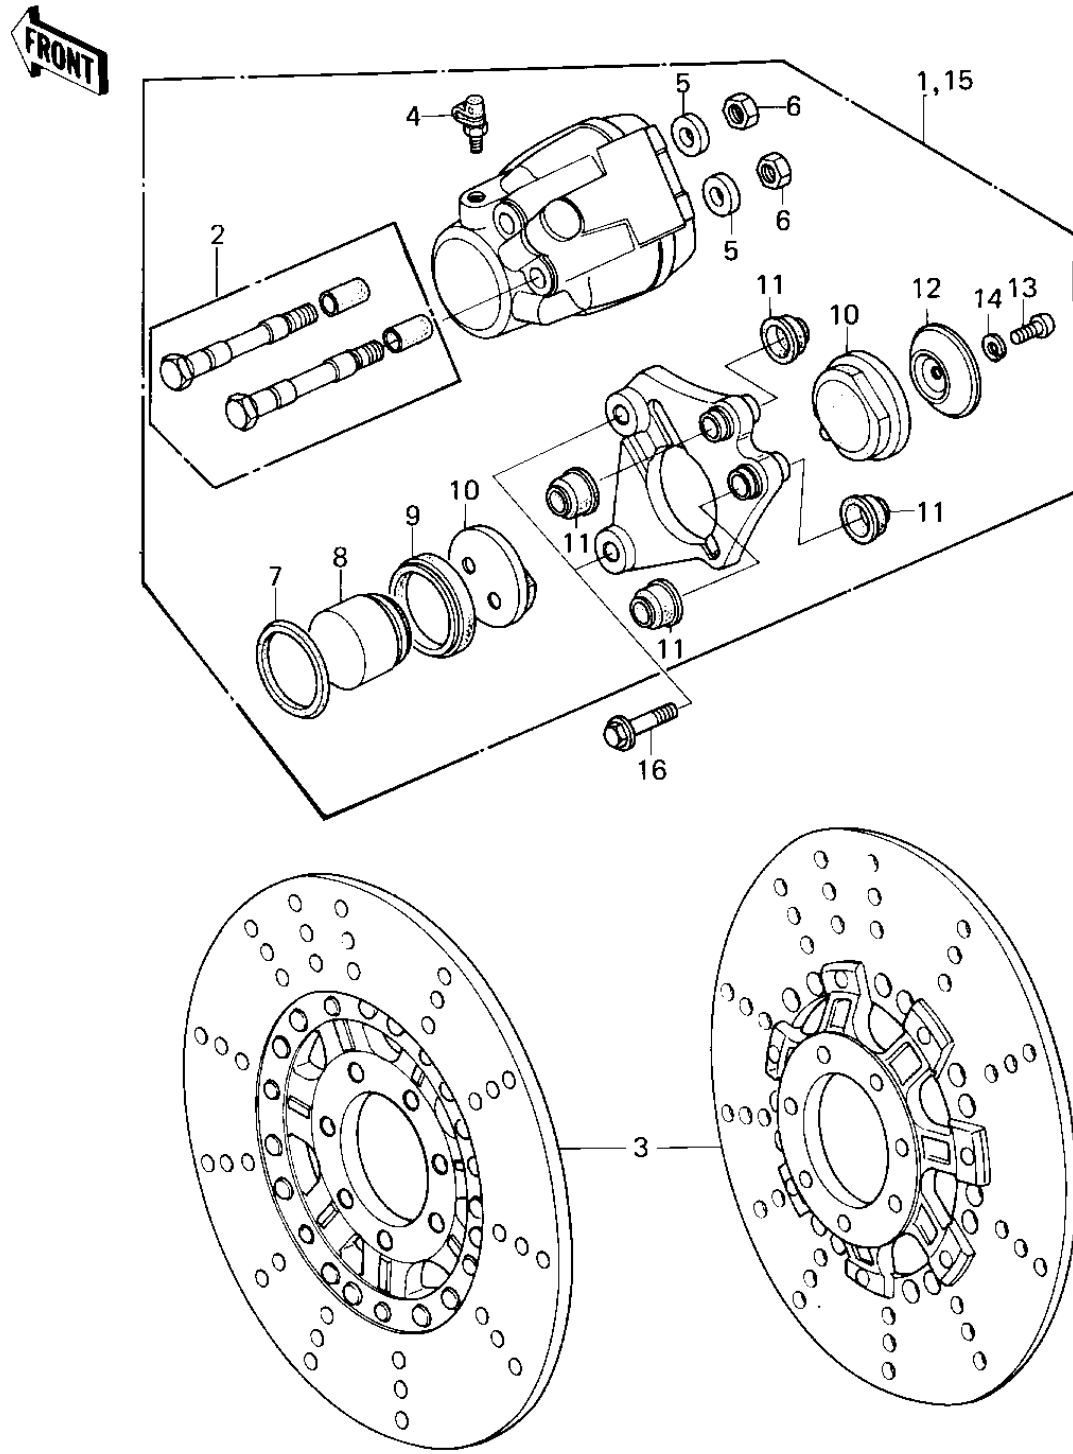

1979 KZ1300-A1 PARTS DIAGRAM

FRONT BRAKE

1979 KZ1300-A1 PARTS LIST

FRONT BRAKE

ITEM NAME	PART NUMBER	QUANTITY
CALIPER ASSY,FRONT,LH (Ref # 1)	43041-1016	1
SHAFT ASSY,CALIPER (Ref # 2)	13234-1002	2
DISC,FR,SILVER (Ref # 3)	41080-1123	2
BLEEDER SET (Ref # 4)	43085-001	2
PLUG (Ref # 5)	43088-002	4
NUT 10MM (Ref # 6)	315B1000	4
RING,PISTON SEAL (Ref # 7)	43049-002	2
PISTON,BRAKE,42M/M (Ref # 8)	43020-1012	2
DUST SEALD,RUBBER (Ref # 9)	43054-003	2
PAD SET (Ref # 10)	43082-1004	2
DUST SHILD,SHAFT (Ref # 11)	43052-005	8
SPACER (Ref # 12)	43040-004	2
SCREW PAN HEAD 6X12 (Ref # 13)	220B0612	2
WASHER SPRING 6MM (Ref # 14)	461F0600	2
CALIPER ASSY,FRONT,RH (Ref # 15)	43041-1017	1
BOLT,HEX HEAD,10X44 (Ref # 16)	92001-1299	4
BOLT,HEX HEAD,10X44 (Ref # 16)	92001-1299	4