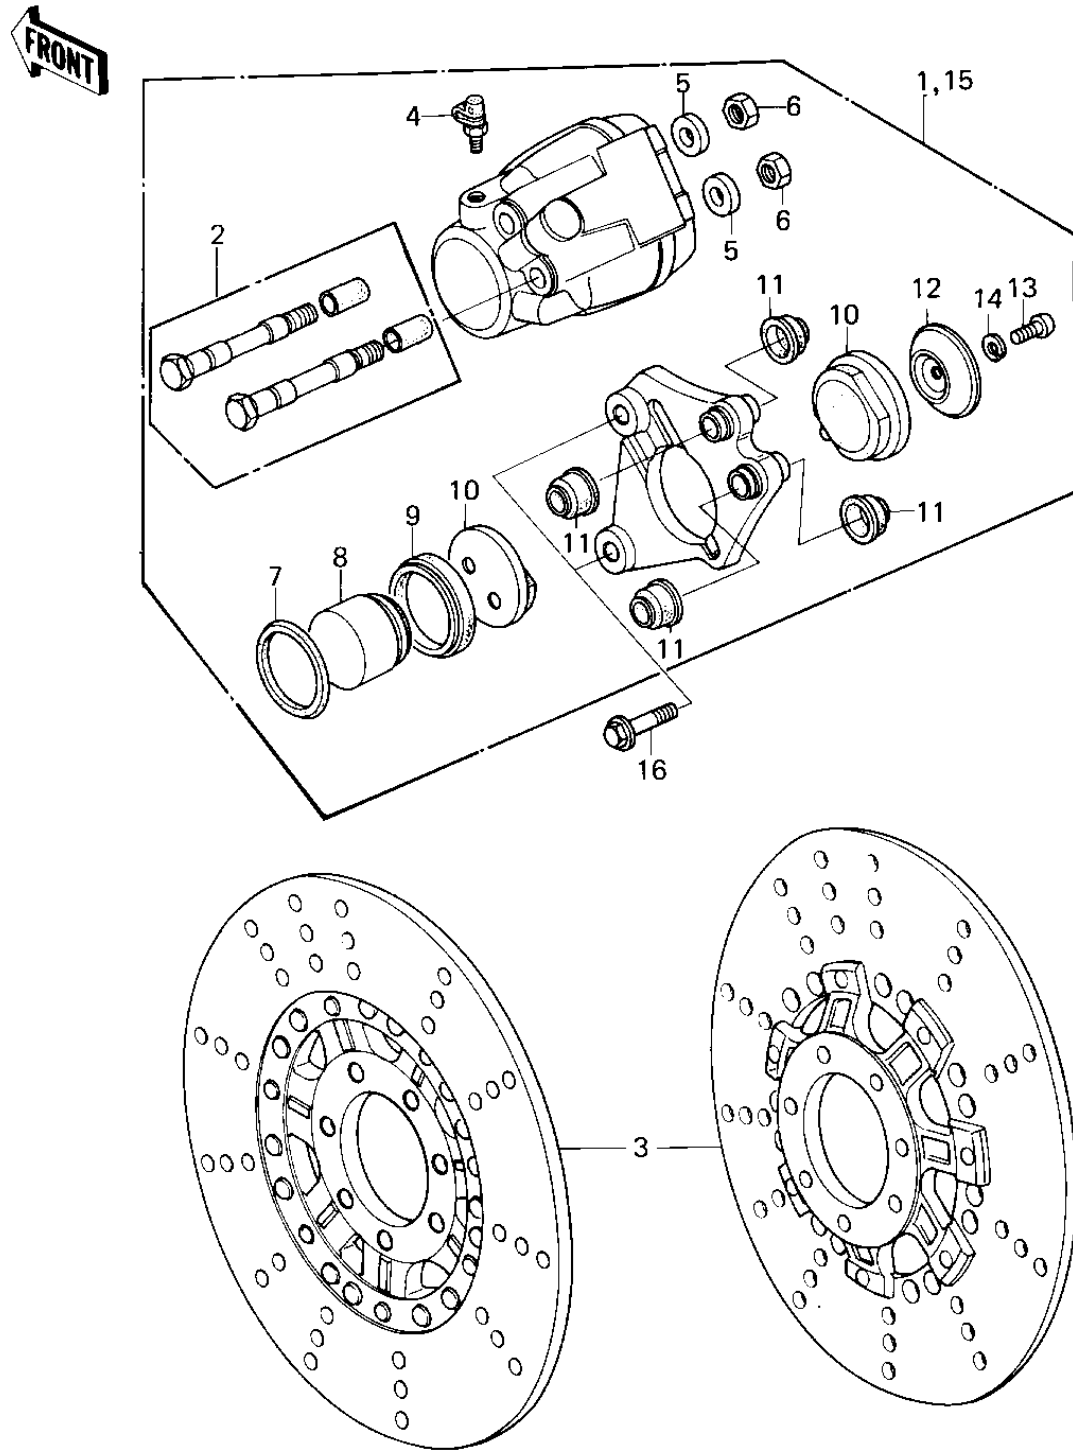

1979 KZ1300-A1 PARTS DIAGRAM

FRONT BRAKE

1979 KZ1300-A1 PARTS LIST

FRONT BRAKE

ITEM NAME	PART NUMBER	QUANTITY
CALIPER ASSY,FRONT,LH (Ref # 1)	43041-1016	1
SHAFT ASSY,CALIPER (Ref # 2)	13234-1002	2
DISC,FR,SILVER (Ref # 3)	41080-1123	2
BLEEDER SET (Ref # 4)	43085-001	2
PLUG (Ref # 5)	43088-002	4
NUT 10MM (Ref # 6)	315B1000	4
RING,PISTON SEAL (Ref # 7)	43049-002	2
PISTON,BRAKE,42M/M (Ref # 8)	43020-1012	2
DUST SEALD,RUBBER (Ref # 9)	43054-003	2
PAD SET (Ref # 10)	43082-1004	2
DUST SHILD,SHAFT (Ref # 11)	43052-005	8
SPACER (Ref # 12)	43040-004	2
SCREW PAN HEAD 6X12 (Ref # 13)	220B0612	2
WASHER SPRING 6MM (Ref # 14)	461F0600	2
CALIPER ASSY,FRONT,RH (Ref # 15)	43041-1017	1
BOLT,HEX HEAD,10X44 (Ref # 16)	92001-1299	4
BOLT,HEX HEAD,10X44 (Ref # 16)	92001-1299	4