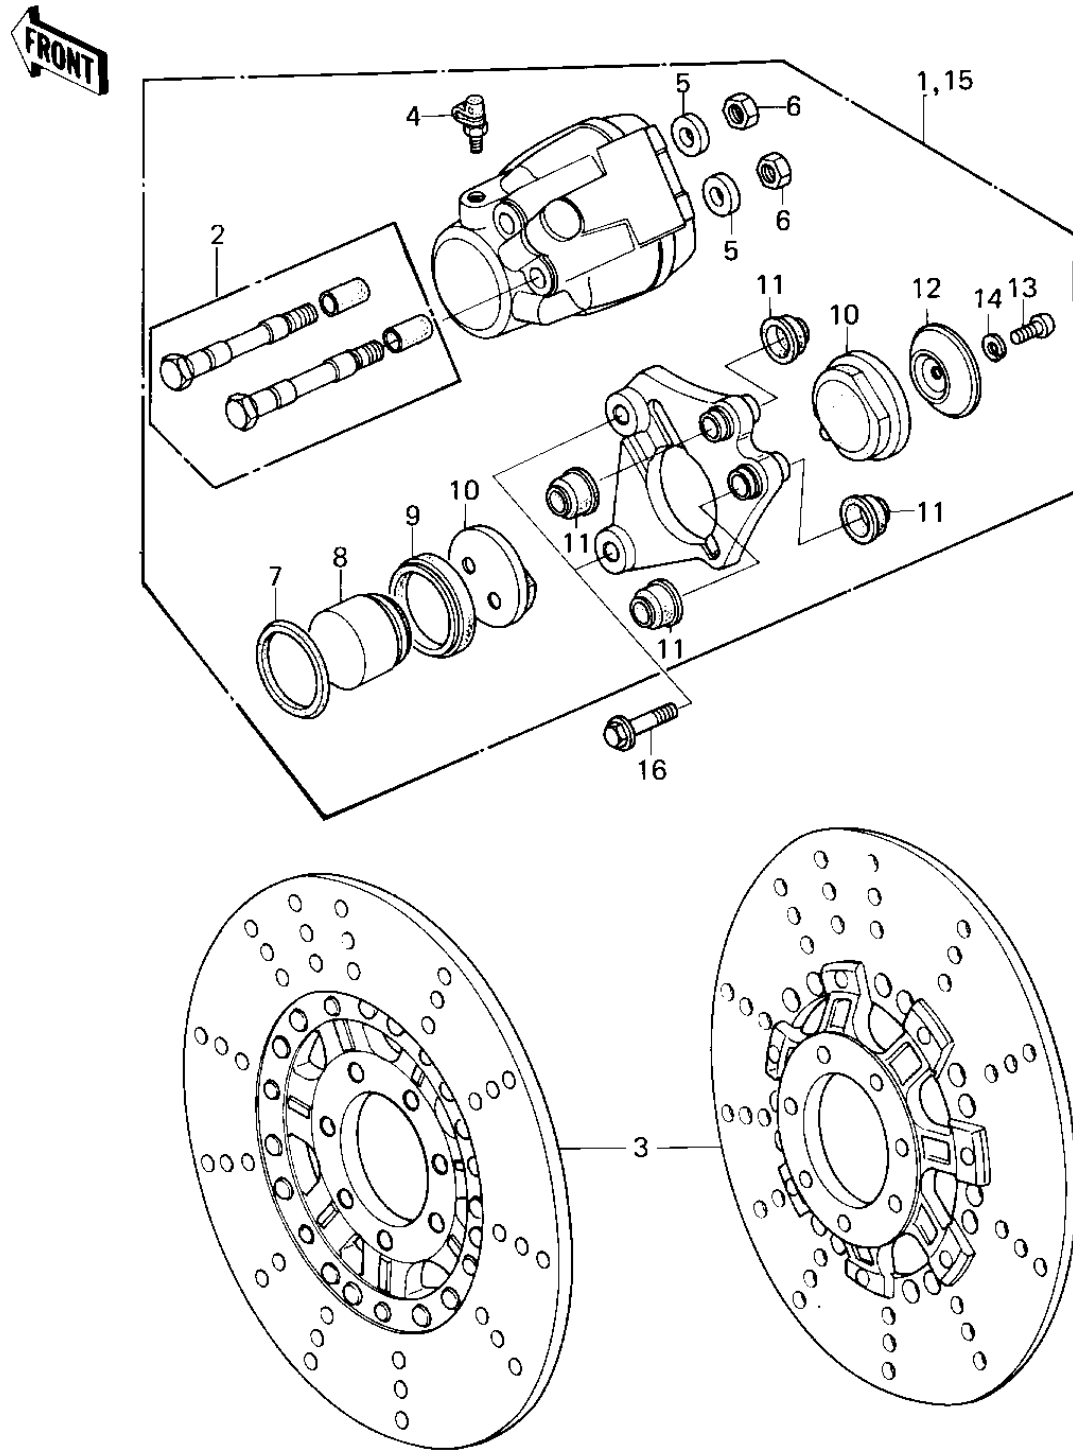

1980 KZ1300-A2 PARTS DIAGRAM

FRONT BRAKE

1980 KZ1300-A2 PARTS LIST

FRONT BRAKE

ITEM NAME	PART NUMBER	QUANTITY
CALIPER ASSY,FRONT,LH (Ref # 1)	43041-1016	1
SHAFT ASSY,CALIPER (Ref # 2)	13234-1002	1
DISC,FR,SILVER (Ref # 3)	41080-1123	1
BLEEDER SET (Ref # 4)	43085-001	1
PLUG (Ref # 5)	43088-002	1
NUT 10MM (Ref # 6)	315B1000	1
RING,PISTON SEAL (Ref # 7)	43049-002	1
PISTON,BRAKE,42M/M (Ref # 8)	43020-1012	1
DUST SEALD,RUBBER (Ref # 9)	43054-003	1
PAD SET (Ref # 10)	43082-1004	1
DUST SHILD,SHAFT (Ref # 11)	43052-005	1
SPACER (Ref # 12)	43040-004	1
SCREW PAN HEAD 6X12 (Ref # 13)	220B0612	1
WASHER SPRING 6MM (Ref # 14)	461F0600	1
CALIPER ASSY,FRONT,RH (Ref # 15)	43041-1017	1
BOLT,HEX HEAD,10X44 (Ref # 16)	92001-1299	1
BOLT,HEX HEAD,10X44 (Ref # 16)	92001-1299	1