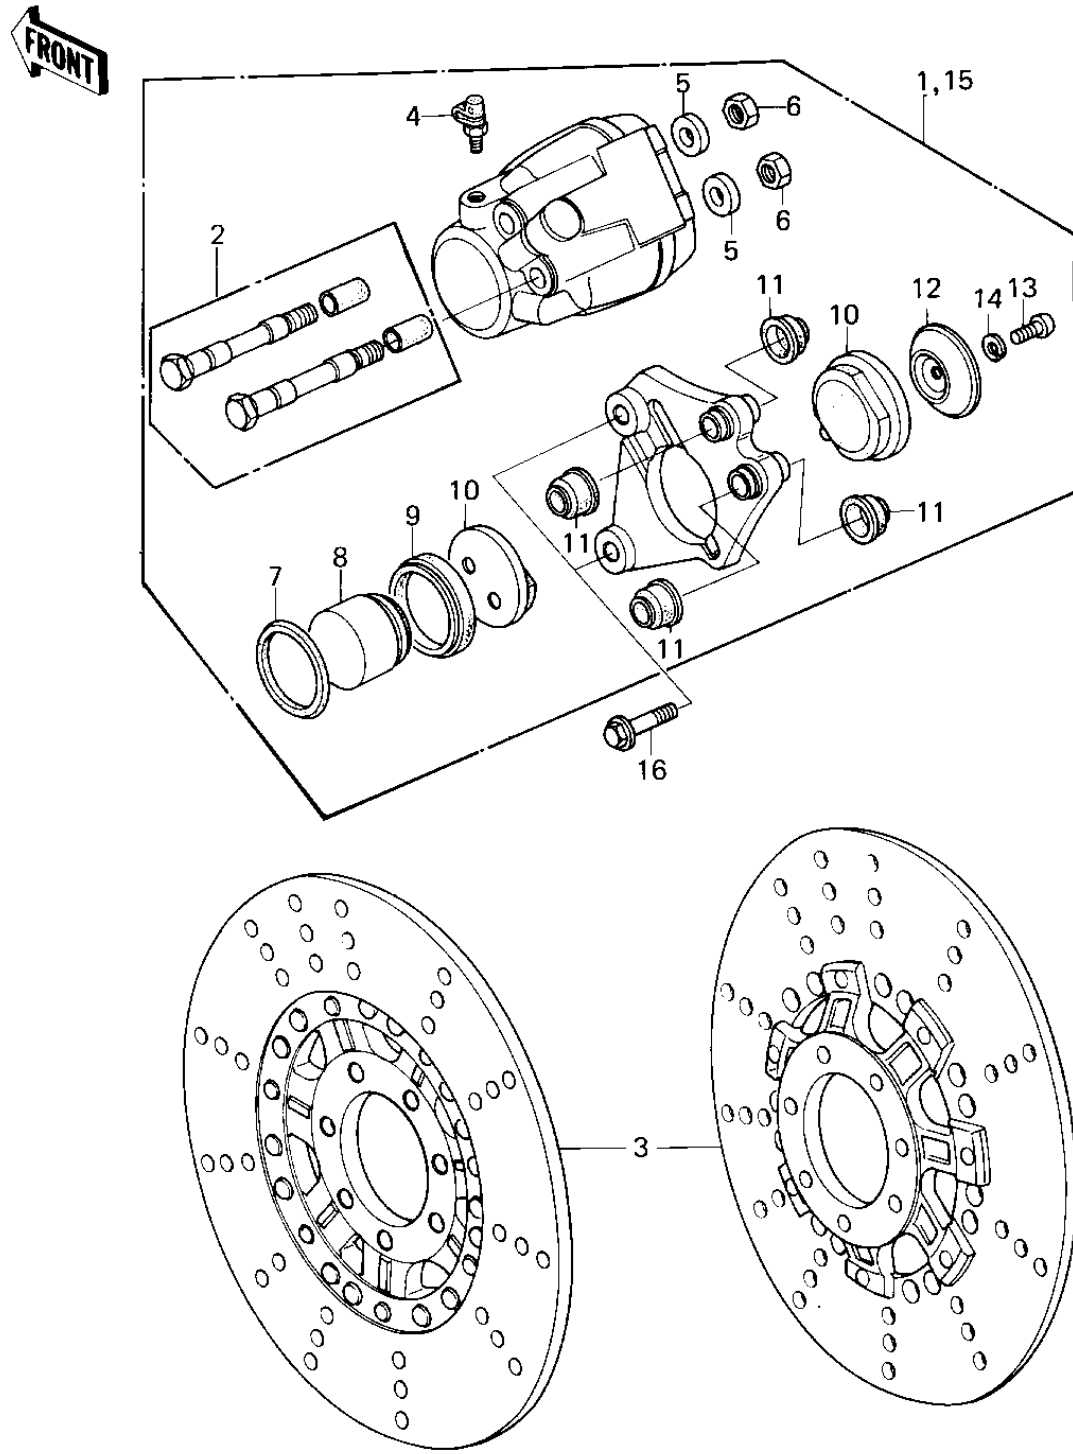

# 1981 KZ1300-A3 PARTS DIAGRAM

## FRONT BRAKE

# 1981 KZ1300-A3 PARTS LIST

## FRONT BRAKE

ITEM NAME	PART NUMBER	QUANTITY
CALIPER ASSY,FRONT,LH (Ref # 1)	43041-1016	1
SHAFT ASSY,CALIPER (Ref # 2)	13234-1002	2
DISC,FR,SILVER (Ref # 3)	41080-1123	2
BLEEDER SET (Ref # 4)	43085-001	2
PLUG (Ref # 5)	43088-002	4
NUT 10MM (Ref # 6)	315B1000	4
RING,PISTON SEAL (Ref # 7)	43049-002	2
PISTON,BRAKE,42M/M (Ref # 8)	43020-1012	2
DUST SEALD,RUBBER (Ref # 9)	43054-003	2
PAD SET (Ref # 10)	43082-1004	2
DUST SHILD,SHAFT (Ref # 11)	43052-005	8
SPACER (Ref # 12)	43040-004	2
SCREW PAN HEAD 6X12 (Ref # 13)	220B0612	2
WASHER SPRING 6MM (Ref # 14)	461F0600	2
CALIPER ASSY,FRONT,RH (Ref # 15)	43041-1017	1
BOLT,HEX HEAD,10X44 (Ref # 16)	92001-1299	4
BOLT,HEX HEAD,10X44 (Ref # 16)	92001-1299	4