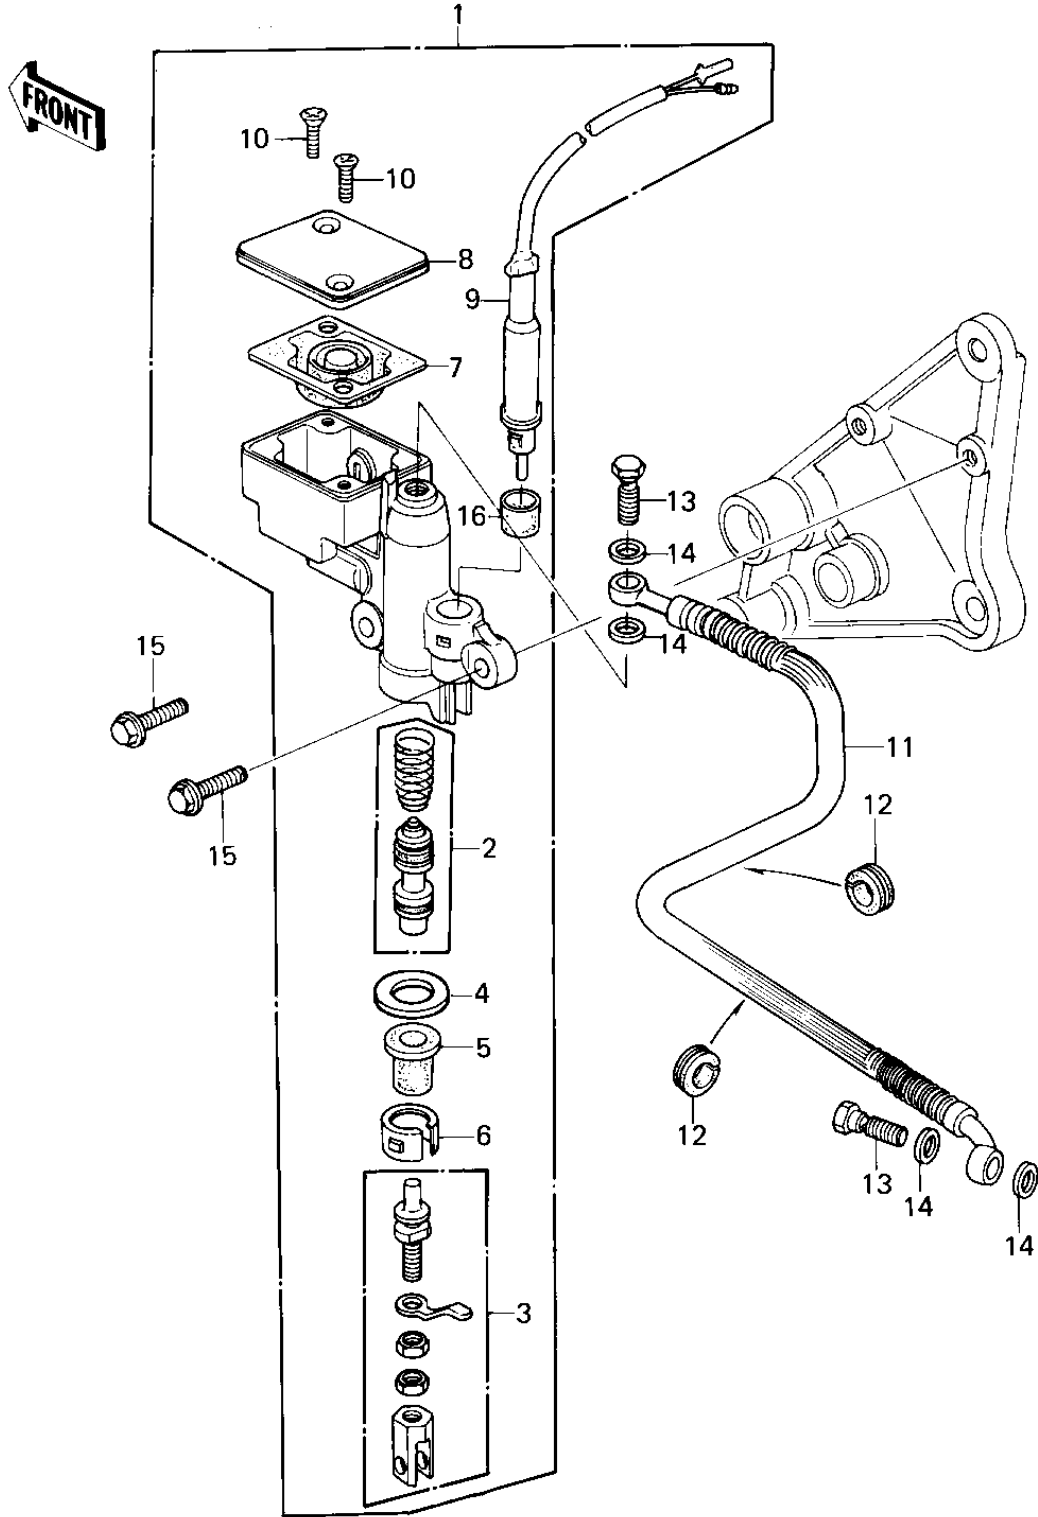

# 1979 KZ1300-A1 PARTS DIAGRAM

## REAR MASTER CYLINDER

# 1979 KZ1300-A1 PARTS LIST

## REAR MASTER CYLINDER

ITEM NAME	PART NUMBER	QUANTITY
CYLINDER ASSY,REAR (Ref # 1)	43015-1062	1
PISTON-COMP-BRAKE (Ref # 2)	43020-1024	1
ROD ASSY,BRAKE (Ref # 3)	43010-1001	1
STOPPER,PISTON (Ref # 4)	43022-1002	1
DUST COVER (Ref # 5)	49016-1026	1
STOPPER,DUST COVER (Ref # 6)	43022-1003	1
DIAPHRAGM (Ref # 7)	43028-1007	1
CAP,OIL CUP (Ref # 8)	43026-1013	1
SWITCH,REAR BRAKE (Ref # 9)	27010-1027	1
SCREW,COUNTERSUNK HED (Ref # 10)	92001-1055	2
HOSE-BRAKE,L=620 (Ref # 11)	43059-1177	1
DAMPER RUBBER (Ref # 12)	43064-007	2
BOLT,OIL,L=23 (Ref # 13)	92002-1888	2
WASHER-OIL BOLT (Ref # 14)	43067-001	4
BOLT,8X28 (Ref # 15)	92001-1095	2
BUSHING (Ref # 16)	92092-1007	1