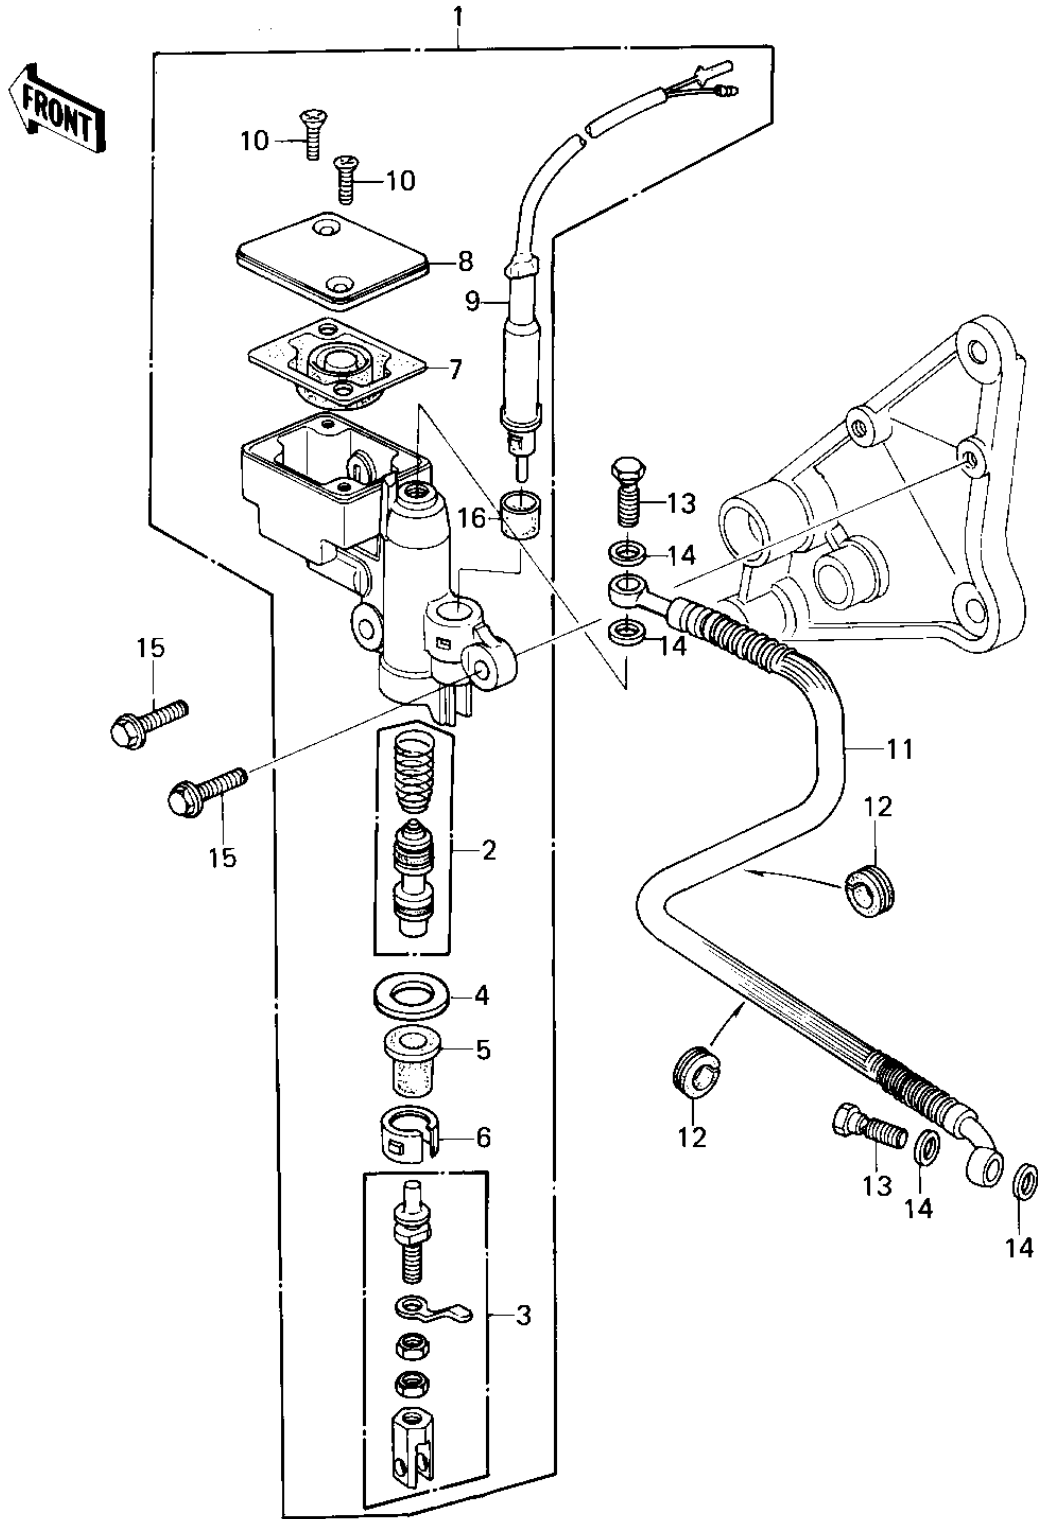

1979 KZ1300-A1 PARTS DIAGRAM

REAR MASTER CYLINDER

1979 KZ1300-A1 PARTS LIST

REAR MASTER CYLINDER

ITEM NAME	PART NUMBER	QUANTITY
CYLINDER ASSY,REAR (Ref # 1)	43015-1062	1
PISTON-COMP-BRAKE (Ref # 2)	43020-1024	1
ROD ASSY,BRAKE (Ref # 3)	43010-1001	1
STOPPER,PISTON (Ref # 4)	43022-1002	1
DUST COVER (Ref # 5)	49016-1026	1
STOPPER,DUST COVER (Ref # 6)	43022-1003	1
DIAPHRAGM (Ref # 7)	43028-1007	1
CAP,OIL CUP (Ref # 8)	43026-1013	1
SWITCH,REAR BRAKE (Ref # 9)	27010-1027	1
SCREW,COUNTERSUNK HED (Ref # 10)	92001-1055	2
HOSE-BRAKE,L=620 (Ref # 11)	43059-1177	1
DAMPER RUBBER (Ref # 12)	43064-007	2
BOLT,OIL,L=23 (Ref # 13)	92002-1888	2
WASHER-OIL BOLT (Ref # 14)	43067-001	4
BOLT,8X28 (Ref # 15)	92001-1095	2
BUSHING (Ref # 16)	92092-1007	1