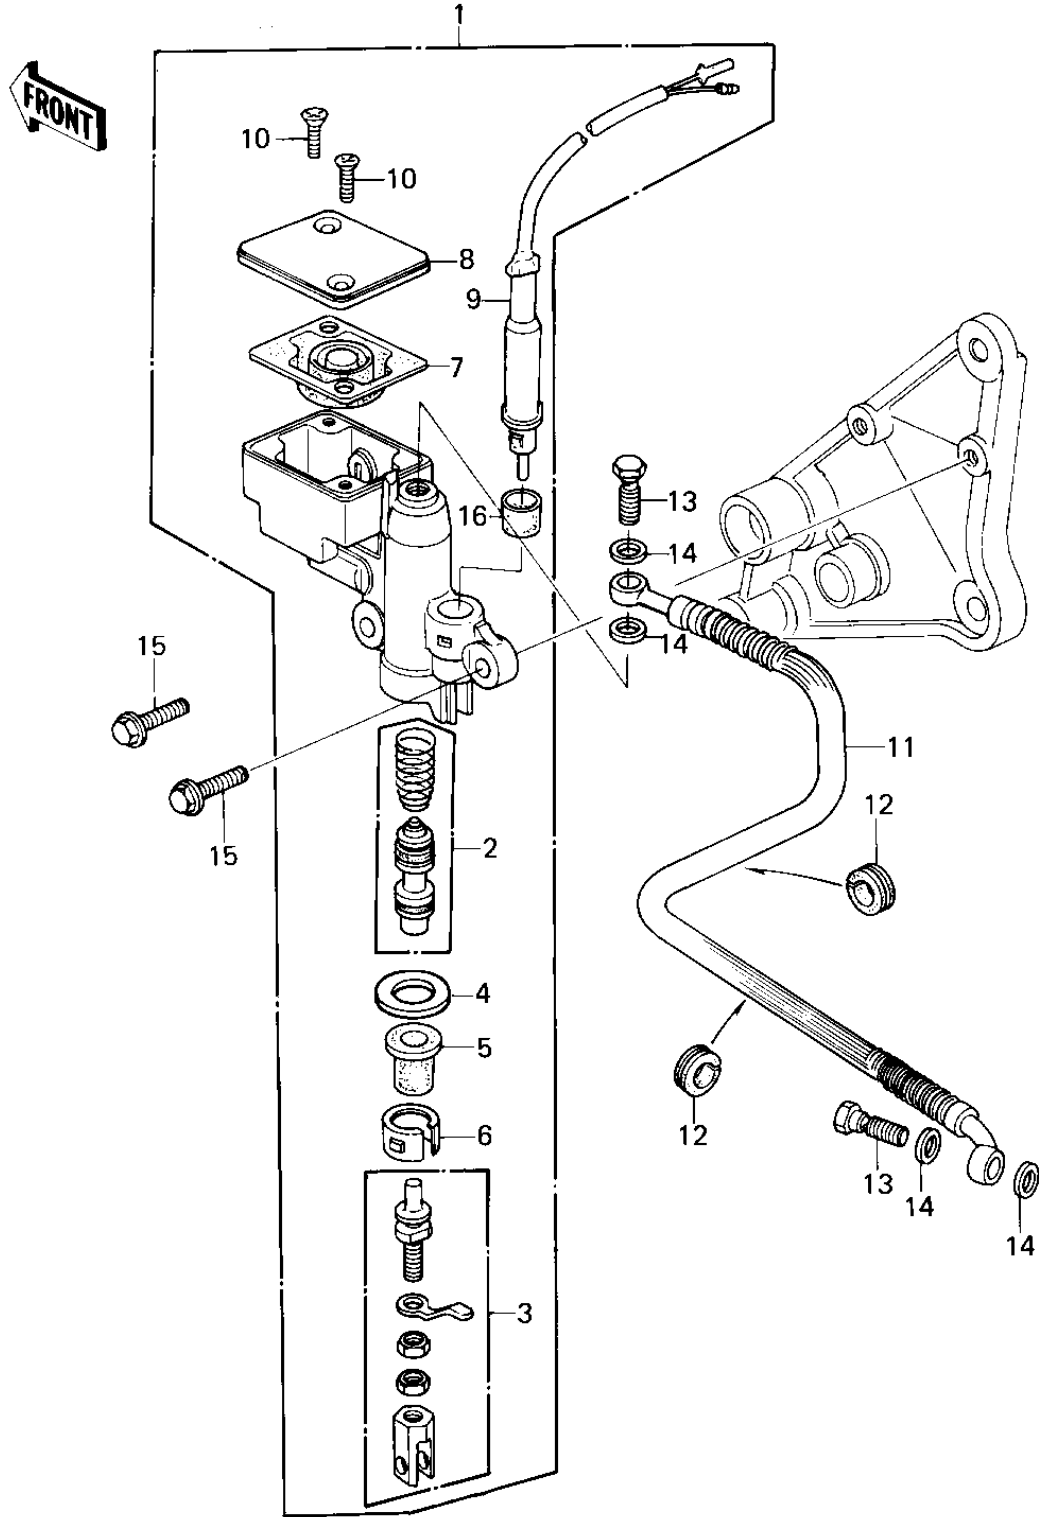

1981 KZ1300-A3 PARTS DIAGRAM

REAR MASTER CYLINDER

1981 KZ1300-A3 PARTS LIST

REAR MASTER CYLINDER

ITEM NAME	PART NUMBER	QUANTITY
CYLINDER ASSY,REAR (Ref # 1)	43015-1062	1
PISTON-COMP-BRAKE (Ref # 2)	43020-1024	1
ROD ASSY,BRAKE (Ref # 3)	43010-1001	1
STOPPER,PISTON (Ref # 4)	43022-1002	1
DUST COVER (Ref # 5)	49016-1026	1
STOPPER,DUST COVER (Ref # 6)	43022-1003	1
DIAPHRAGM (Ref # 7)	43028-1007	1
CAP,OIL CUP (Ref # 8)	43026-1013	1
SWITCH,REAR BRAKE (Ref # 9)	27010-1027	1
SCREW,COUNTERSUNK HED (Ref # 10)	92001-1055	2
HOSE-BRAKE,L=620 (Ref # 11)	43059-1177	1
DAMPER RUBBER (Ref # 12)	43064-007	2
BOLT,OIL,L=23 (Ref # 13)	92002-1888	2
WASHER-OIL BOLT (Ref # 14)	43067-001	4
BOLT,8X28 (Ref # 15)	92001-1095	2
BUSHING (Ref # 16)	92092-1007	1