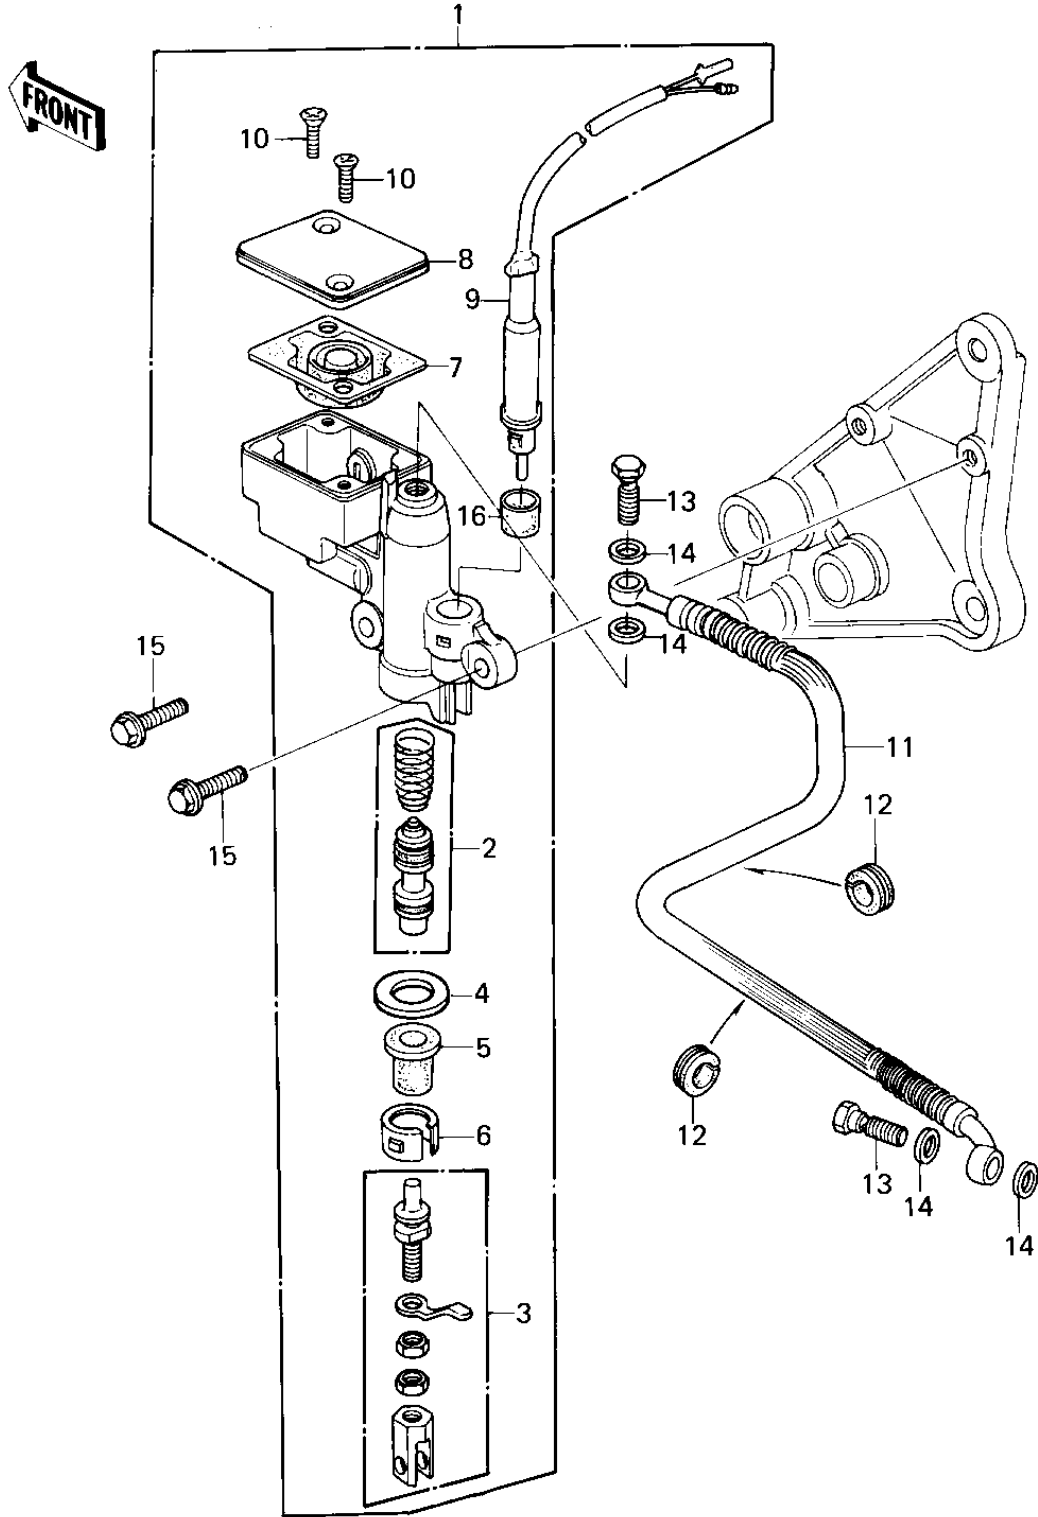

1981 KZ1300-A3 PARTS DIAGRAM

REAR MASTER CYLINDER

1981 KZ1300-A3 PARTS LIST

REAR MASTER CYLINDER

ITEM NAME	PART NUMBER	QUANTITY
CYLINDER ASSY,REAR (Ref # 1)	43015-1062	1
PISTON-COMP-BRAKE (Ref # 2)	43020-1024	1
ROD ASSY,BRAKE (Ref # 3)	43010-1001	1
STOPPER,PISTON (Ref # 4)	43022-1002	1
DUST COVER (Ref # 5)	49016-1026	1
STOPPER,DUST COVER (Ref # 6)	43022-1003	1
DIAPHRAGM (Ref # 7)	43028-1007	1
CAP,OIL CUP (Ref # 8)	43026-1013	1
SWITCH,REAR BRAKE (Ref # 9)	27010-1027	1
SCREW,COUNTERSUNK HED (Ref # 10)	92001-1055	2
HOSE-BRAKE,L=620 (Ref # 11)	43059-1177	1
DAMPER RUBBER (Ref # 12)	43064-007	2
BOLT,OIL,L=23 (Ref # 13)	92002-1888	2
WASHER-OIL BOLT (Ref # 14)	43067-001	4
BOLT,8X28 (Ref # 15)	92001-1095	2
BUSHING (Ref # 16)	92092-1007	1