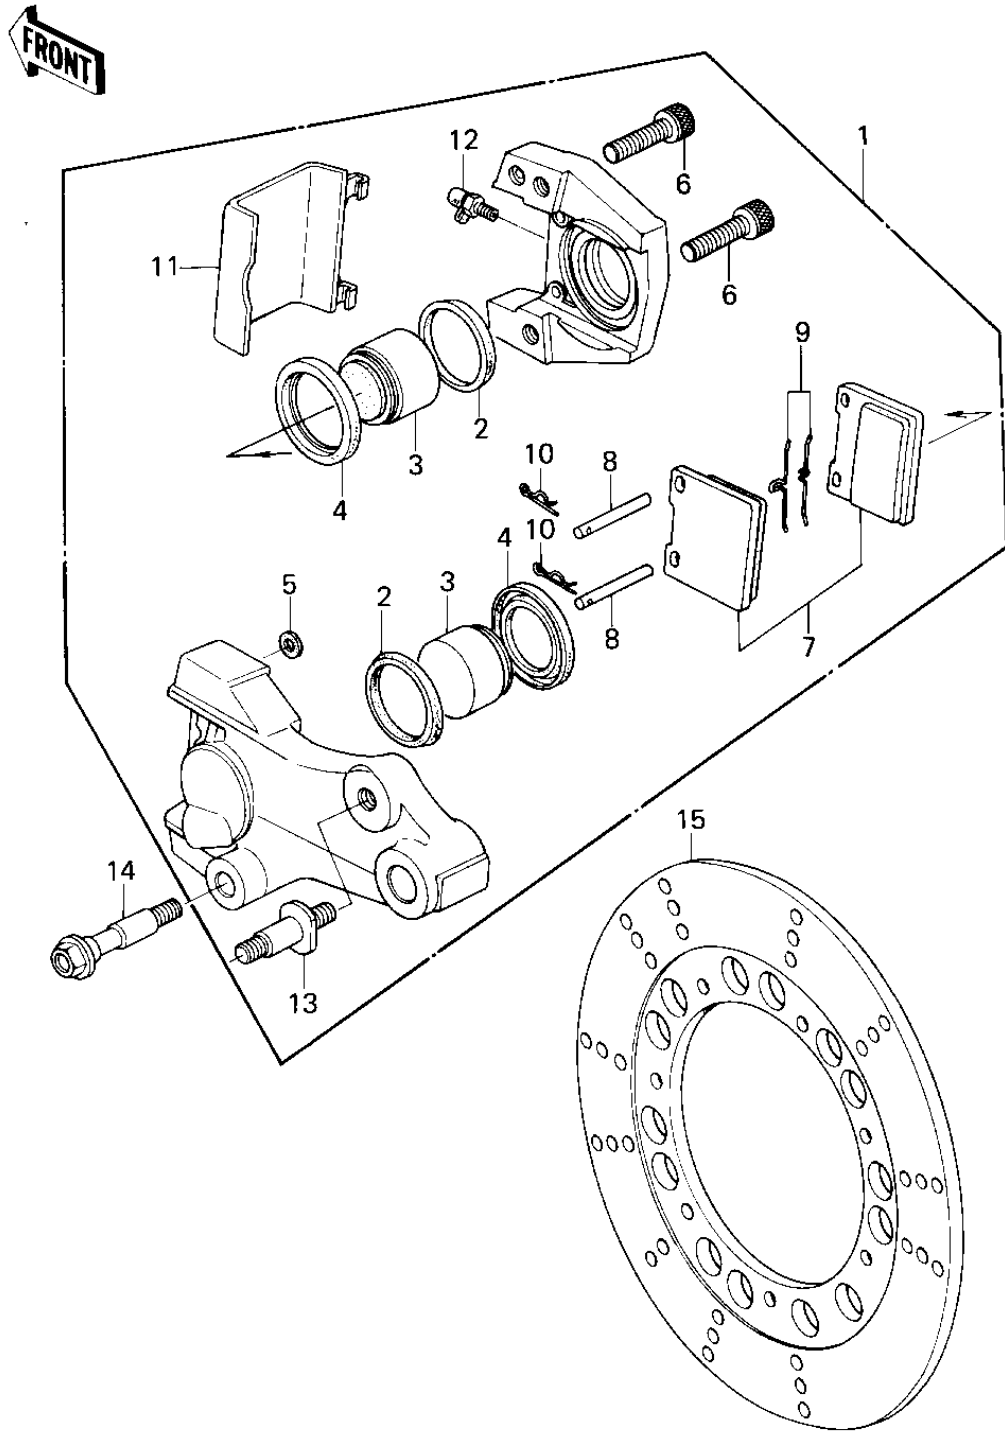

1979 KZ1300-A1 PARTS DIAGRAM

REAR BRAKE

1979 KZ1300-A1 PARTS LIST

REAR BRAKE

ITEM NAME	PART NUMBER	QUANTITY
CALIPER ASSY,REAR (Ref # 1)	43041-1018	1
RING,PISTON SEAL (Ref # 2)	43049-002	2
PISTON,BRAKE (Ref # 3)	43020-1011	2
DUST SEAL,PISTON (Ref # 4)	43054-004	2
RING,SEAL6.5X11.5X2.2 (Ref # 5)	43049-1004	1
BOLT,TIE,10X45 (Ref # 6)	92001-1071	2
PAD SET (Ref # 7)	43082-1002	1
PIN (Ref # 8)	43045-007	2
SPRING (Ref # 9)	43086-002	2
CLIP (Ref # 10)	43084-003	2
CAP (Ref # 11)	43024-004	1
BLEEDER SET (Ref # 12)	43085-001	1
STUD (Ref # 13)	92004-1020	1
BOLT,REAR CALIPER (Ref # 14)	92001-1132	1
DISC,RR,SILVER (Ref # 15)	41080-1124	1