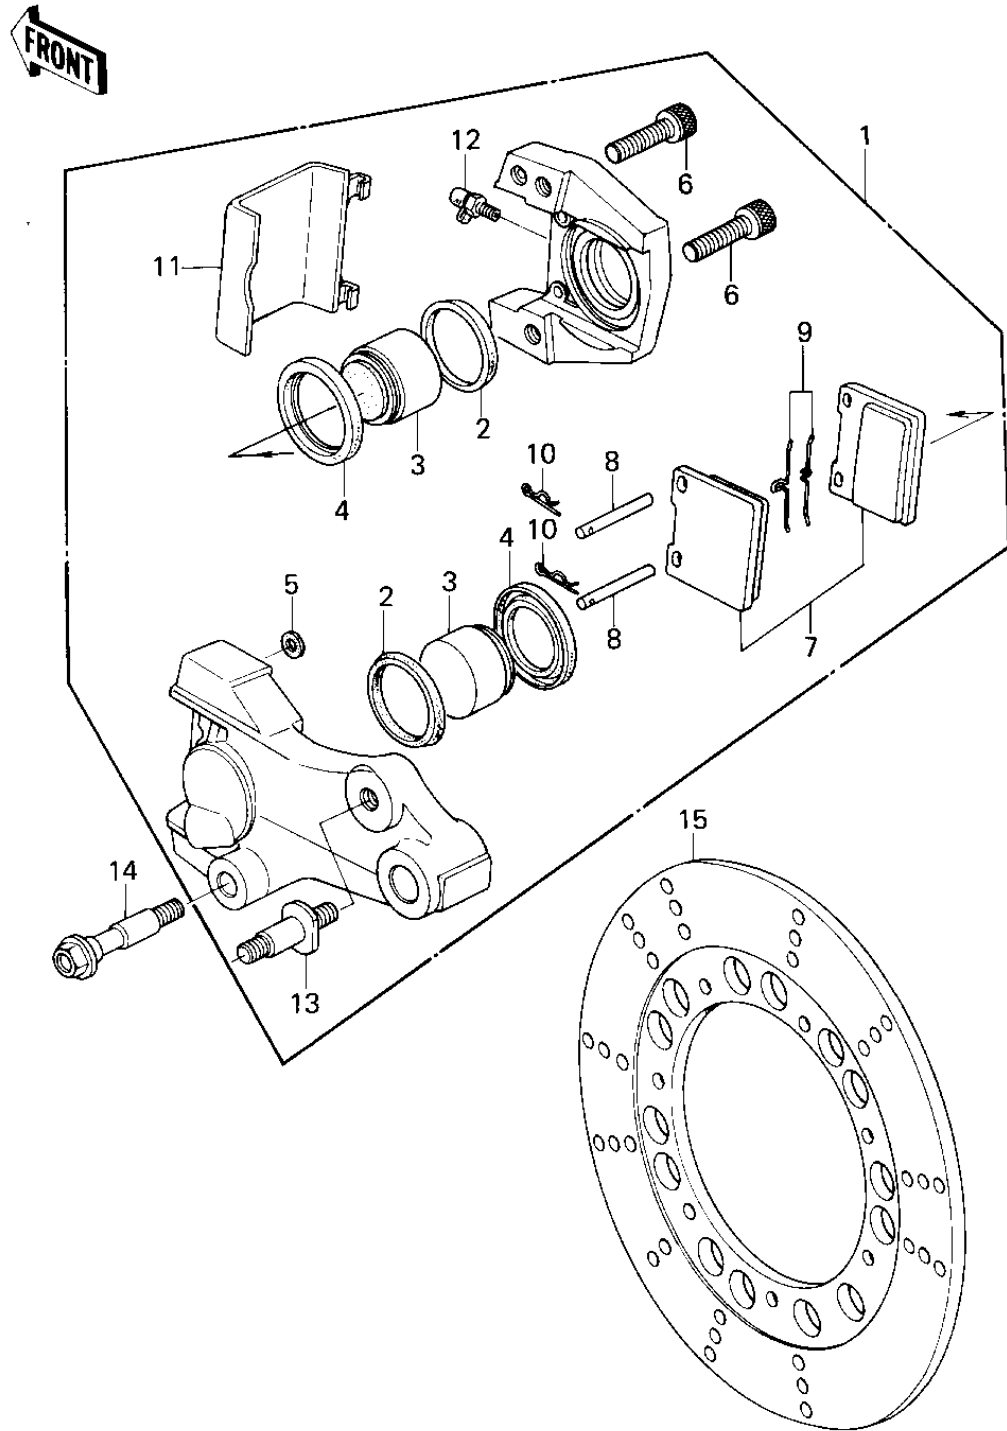

1980 KZ1300-A2 PARTS DIAGRAM

REAR BRAKE

1980 KZ1300-A2 PARTS LIST

REAR BRAKE

ITEM NAME	PART NUMBER	QUANTITY
CALIPER ASSY,REAR (Ref # 1)	43041-1018	1
RING,PISTON SEAL (Ref # 2)	43049-002	1
PISTON,BRAKE (Ref # 3)	43020-1011	1
DUST SEAL,PISTON (Ref # 4)	43054-004	1
RING,SEAL6.5X11.5X2.2 (Ref # 5)	43049-1004	1
BOLT,TIE,10X45 (Ref # 6)	92001-1071	1
PAD SET (Ref # 7)	43082-1002	1
PIN (Ref # 8)	43045-007	1
SPRING (Ref # 9)	43086-002	1
CLIP (Ref # 10)	43084-003	1
CAP (Ref # 11)	43024-004	1
BLEEDER SET (Ref # 12)	43085-001	1
STUD (Ref # 13)	92004-1020	1
BOLT,REAR CALIPER (Ref # 14)	92001-1132	1
DISC,RR,SILVER (Ref # 15)	41080-1124	1