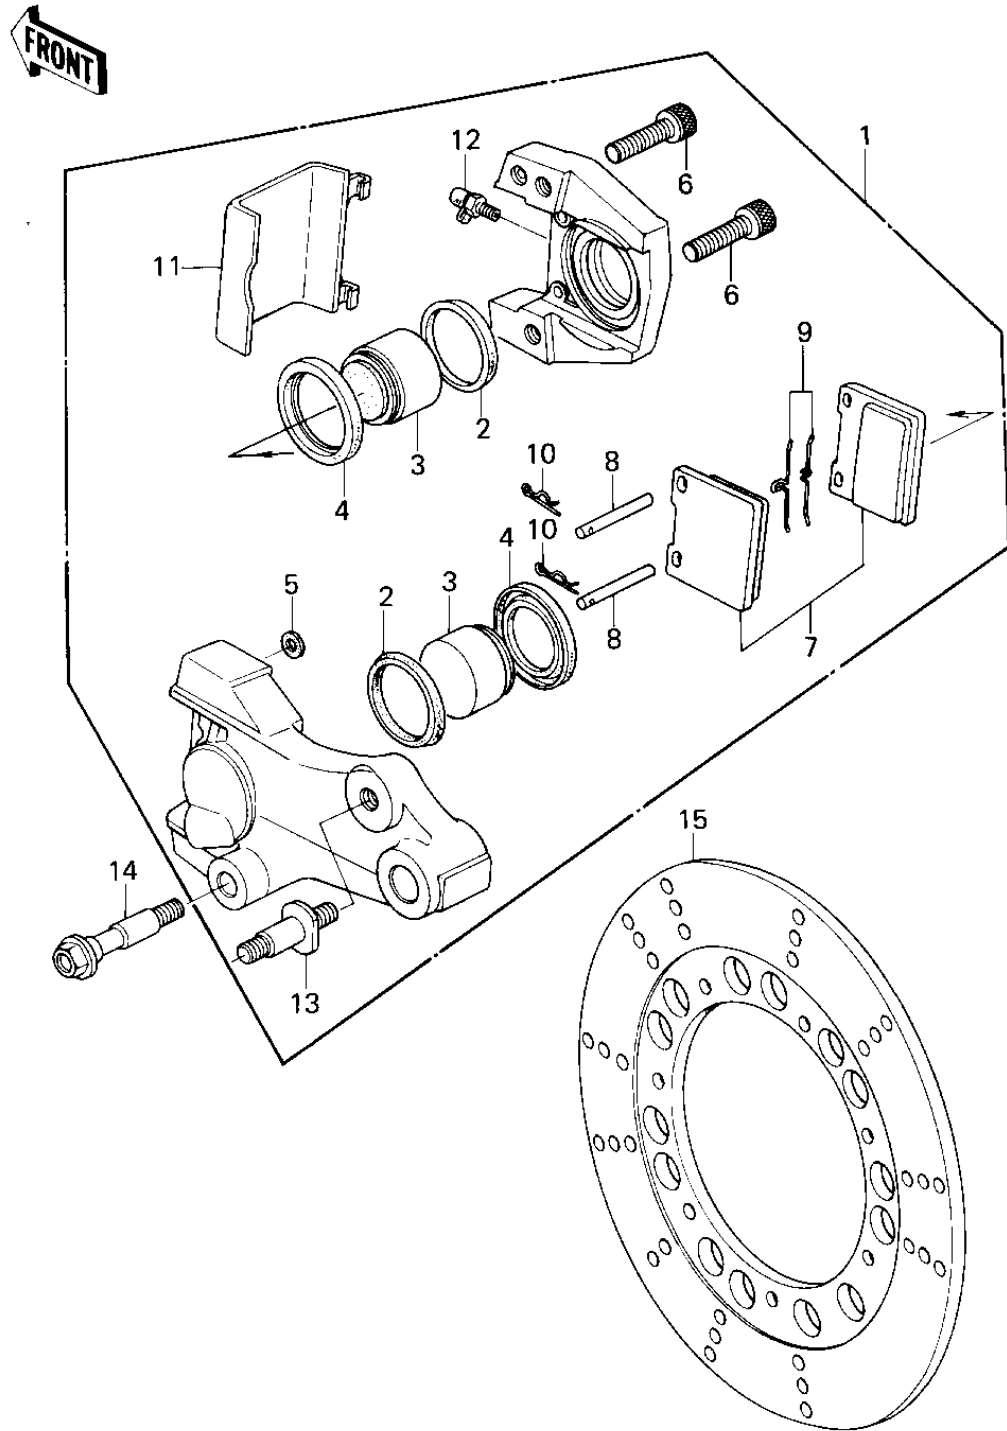

1981 KZ1300-A3 PARTS DIAGRAM

REAR BRAKE

1981 KZ1300-A3 PARTS LIST

REAR BRAKE

ITEM NAME	PART NUMBER	QUANTITY
CALIPER ASSY,REAR (Ref # 1)	43041-1018	1
RING,PISTON SEAL (Ref # 2)	43049-002	2
PISTON,BRAKE (Ref # 3)	43020-1011	2
DUST SEAL,PISTON (Ref # 4)	43054-004	2
RING,SEAL6.5X11.5X2.2 (Ref # 5)	43049-1004	1
BOLT,TIE,10X45 (Ref # 6)	92001-1071	2
PAD SET (Ref # 7)	43082-1002	1
PIN (Ref # 8)	43045-007	2
SPRING (Ref # 9)	43086-002	2
CLIP (Ref # 10)	43084-003	2
CAP (Ref # 11)	43024-004	1
BLEEDER SET (Ref # 12)	43085-001	1
STUD (Ref # 13)	92004-1020	1
BOLT,REAR CALIPER (Ref # 14)	92001-1132	1
DISC,RR,SILVER (Ref # 15)	41080-1124	1