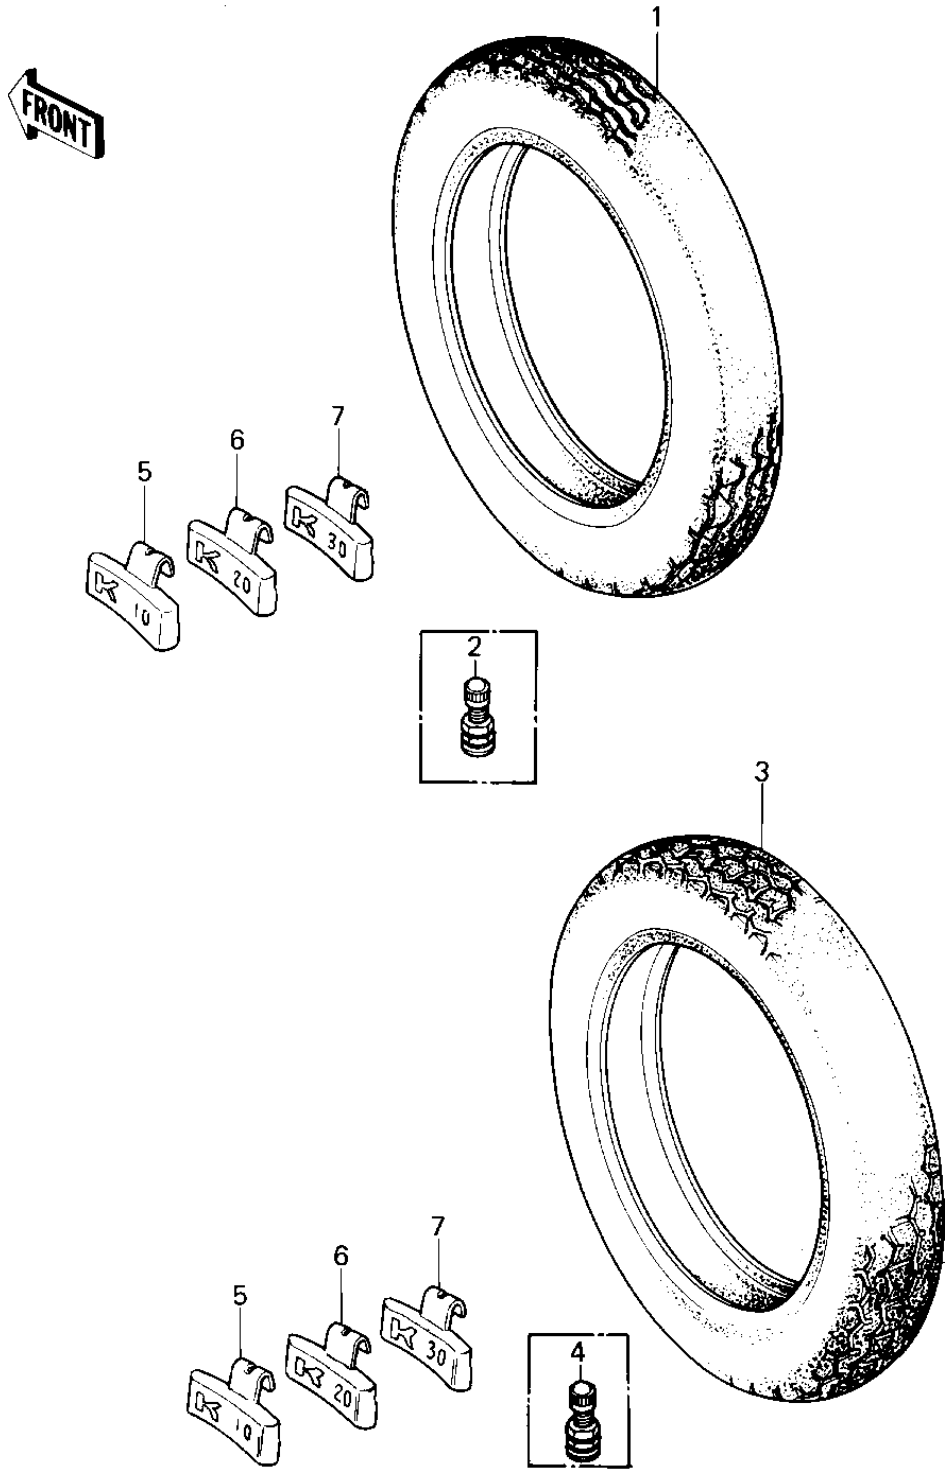

1979 KZ1300-A1 PARTS DIAGRAM

TIRES

1979 KZ1300-A1 PARTS LIST

TIRES

ITEM NAME	PART NUMBER	QUANTITY
TIRE MN90-18 F8 F (Ref # 1)	41002-1048	1
VALVE (Ref # 2)	16126-1136	1
TIRE MT90-17 K100M R (Ref # 3)	41002-1049	1
VALVE (Ref # 4)	16126-1136	1
BALANCER-WHEEL,10G (Ref # 5)	41075-1011	AR
BALANCER-WHEEL,20G (Ref # 6)	41075-1012	AR
BALANCER-WHEEL,30G (Ref # 7)	41075-1013	AR