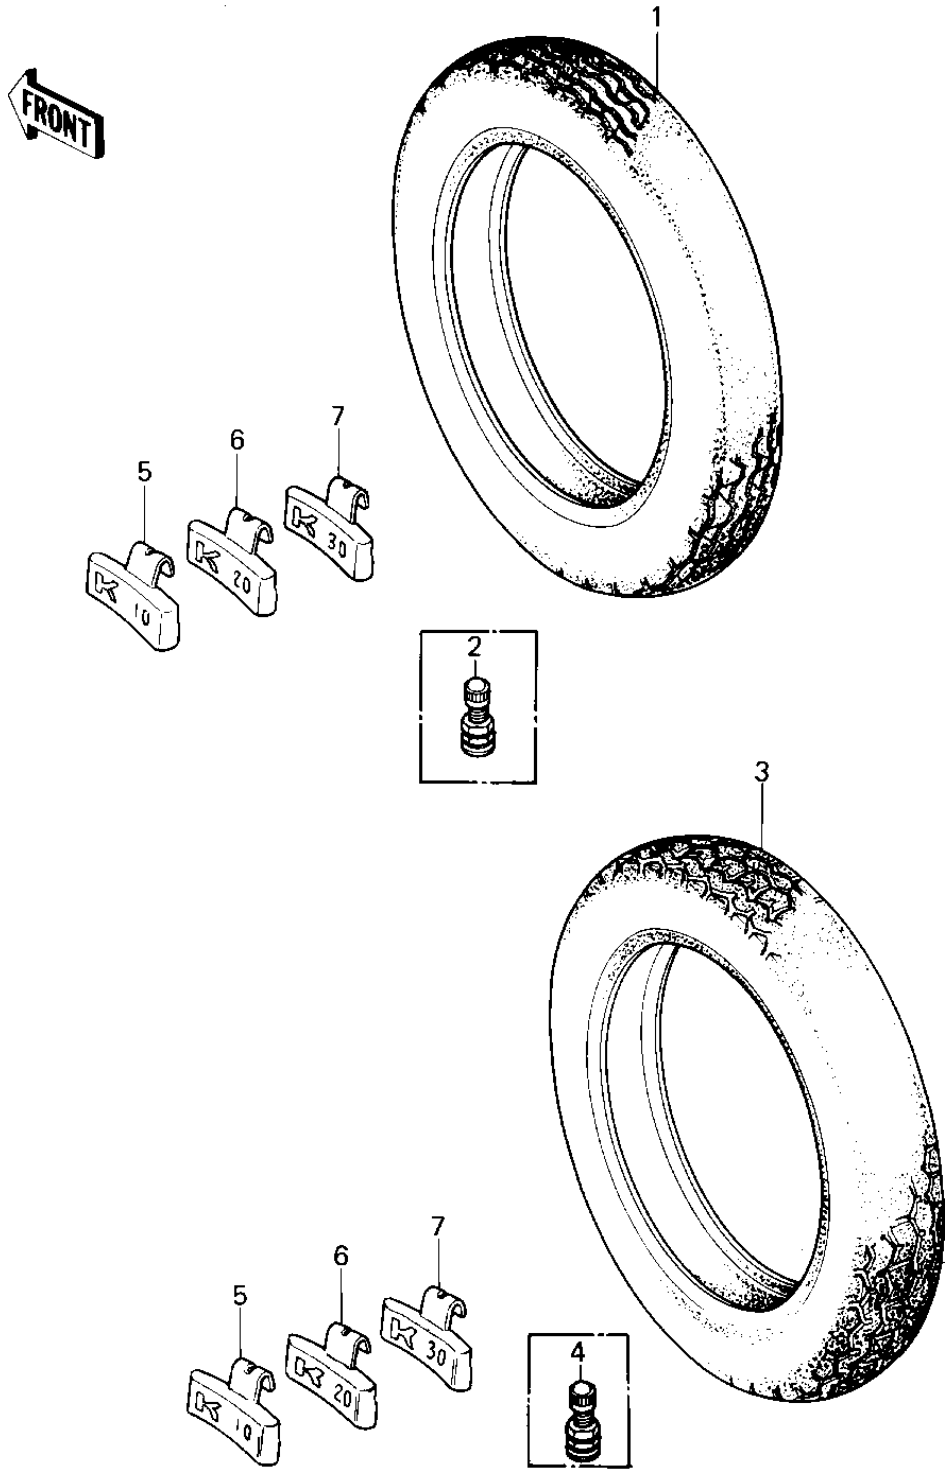

# 1981 KZ1300-A3 PARTS DIAGRAM

## TIRES

## TIRES

ITEM NAME	PART NUMBER	QUANTITY
TIRE MN90-18 F8 F (Ref # 1)	41002-1048	1
VALVE (Ref # 2)	16126-1136	1
TIRE MT90-17 K100M R (Ref # 3)	41002-1049	1
VALVE (Ref # 4)	16126-1136	1
BALANCER-WHEEL,10G (Ref # 5)	41075-1011	AR
BALANCER-WHEEL,20G (Ref # 6)	41075-1012	AR
BALANCER-WHEEL,30G (Ref # 7)	41075-1013	AR