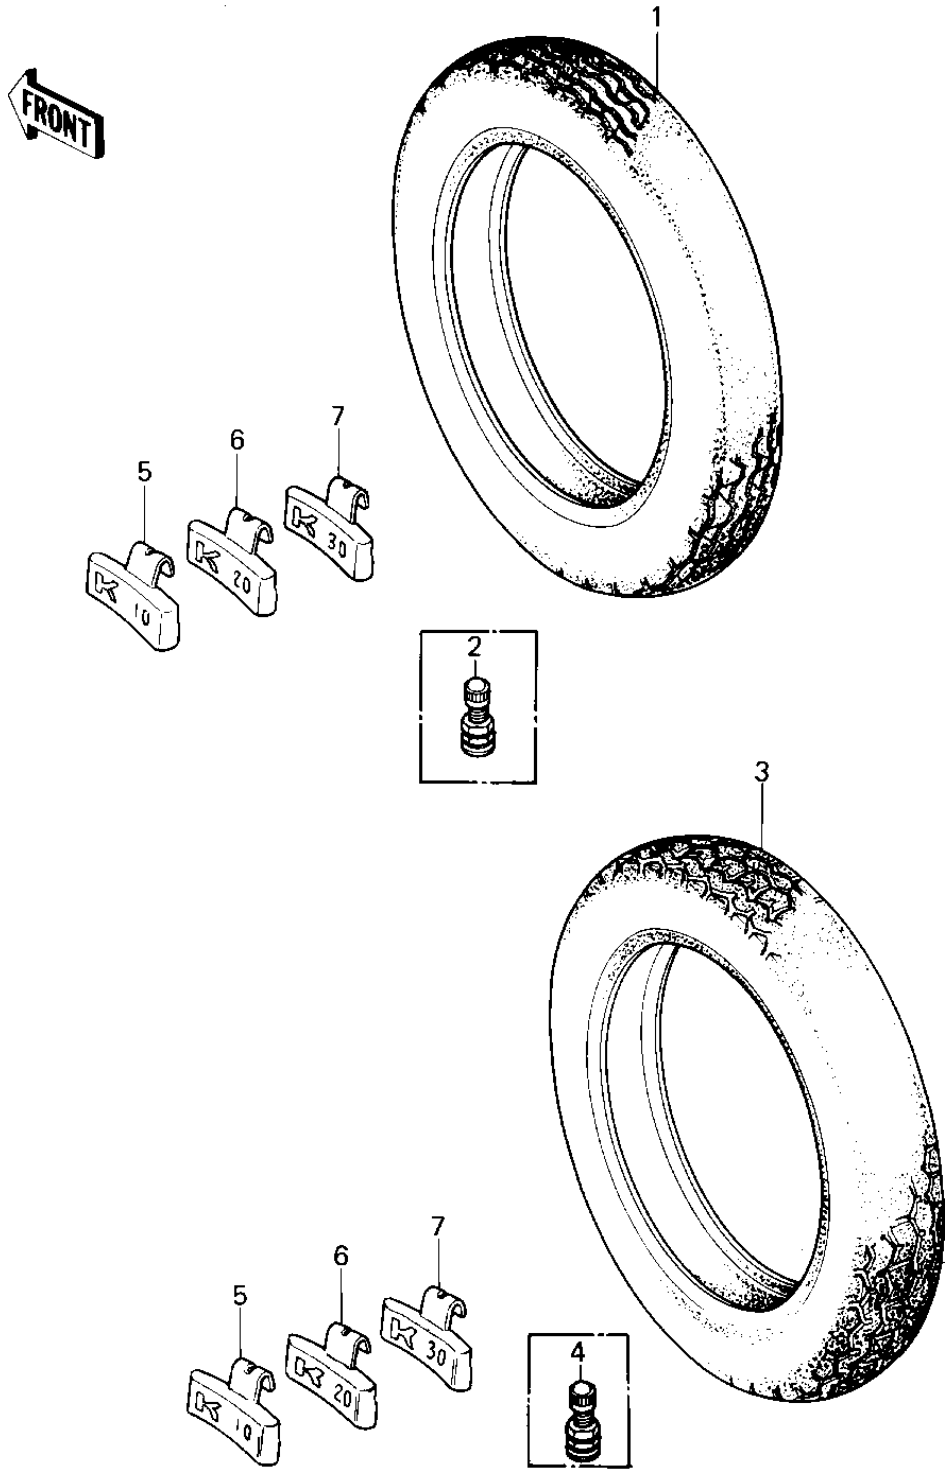

1981 KZ1300-A3 PARTS DIAGRAM

TIRES