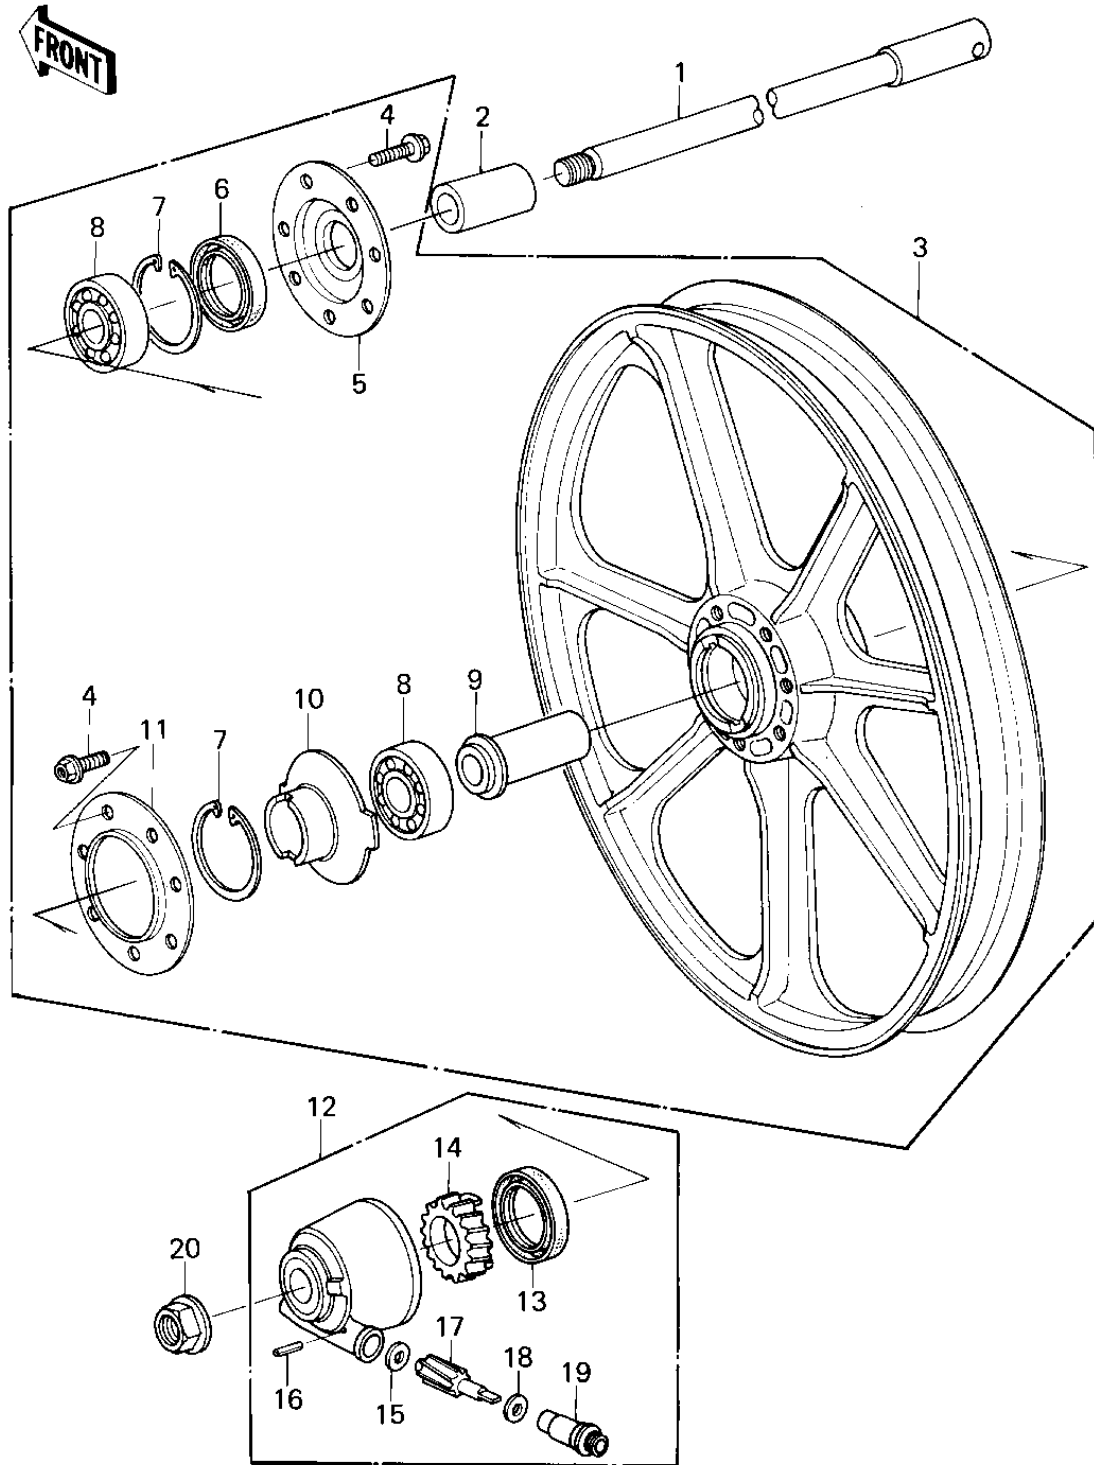

1979 KZ1300-A1 PARTS DIAGRAM

FRONT WHEEL/HUB

1979 KZ1300-A1 PARTS LIST

FRONT WHEEL/HUB

ITEM NAME	PART NUMBER	QUANTITY
AXLE,FRONT (Ref # 1)	41068-1016	1
COLLAR,FRONT AXLE (Ref # 2)	92027-1125	1
SOLID WHEEL ASSY,FRON (Ref # 3)	41073-1023	1
BOLT,8X28 (Ref # 4)	92001-1095	14
DUST COVER,R.H (Ref # 5)	49016-1018	1
OIL SEAL,NOK AE1351EO (Ref # 6)	92049-1008	1
CIRCLIP,47M/M (Ref # 7)	92033-1042	2
CIRCLIP,47M/M (Ref # 7)	92033-1042	2
BEARING BALL #6303Z (Ref # 8)	601B6303Z	2
COLLAR,FRONT HUB BEAR (Ref # 9)	92027-1123	1
RECEIVER,SPEEDOMETER (Ref # 10)	41064-1003	1
DUST COVER,L.H (Ref # 11)	49016-1017	1
GEAR BOX ASSY (Ref # 12)	41078-1008	1
OIL SEAL,BJN30427-C3 (Ref # 13)	92049-1057	1
GEAR,SPEEDOMETER (Ref # 14)	41059-026	1
WASHER THRST SPD PINI (Ref # 15)	41063-001	1
PIN,SPRING (Ref # 16)	41082-001	1
PINION,SPEEDOMETER (Ref # 17)	41060-1021	1
WASHER THRST SPD PINI (Ref # 18)	41063-001	1
BUSHING,SPEEDOMETER (Ref # 19)	92028-1045	1
NUT,16M/M (Ref # 20)	92015-1041	1