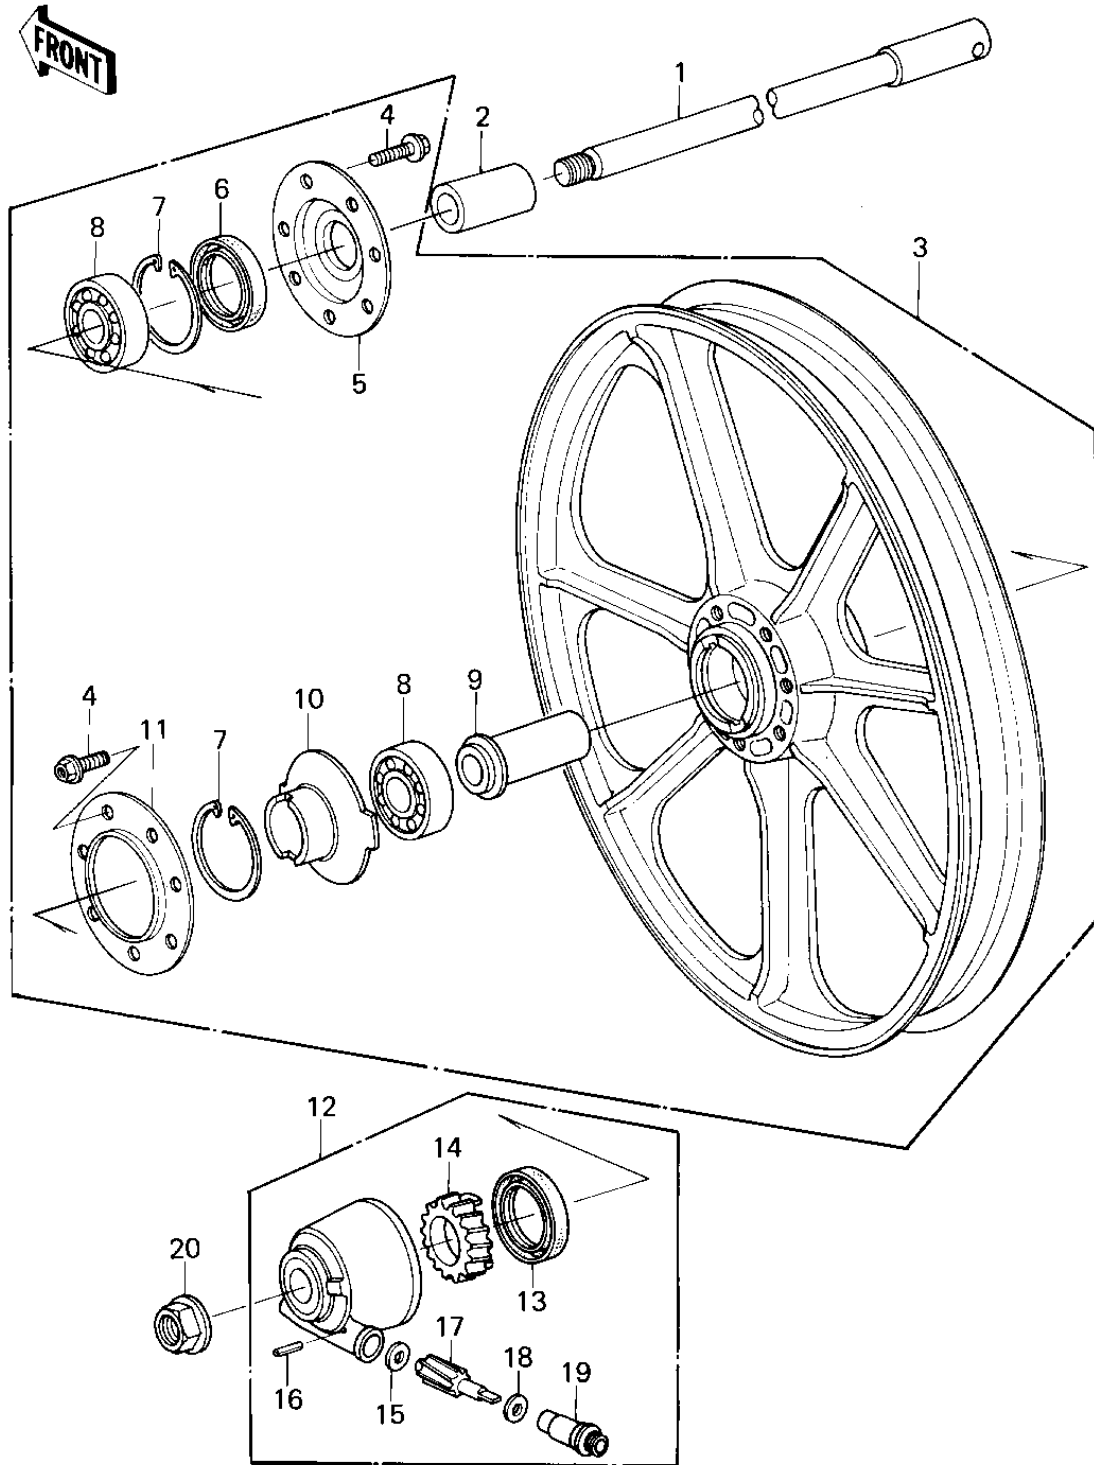

1981 KZ1300-A3 PARTS DIAGRAM

FRONT WHEEL/HUB

1981 KZ1300-A3 PARTS LIST

FRONT WHEEL/HUB

ITEM NAME	PART NUMBER	QUANTITY
AXLE,FRONT (Ref # 1)	41068-1016	1
COLLAR,FRONT AXLE (Ref # 2)	92027-1125	1
SOLID WHEEL ASSY,FRON (Ref # 3)	41073-1023	1
BOLT,8X28 (Ref # 4)	92001-1095	14
DUST COVER,R.H (Ref # 5)	49016-1018	1
OIL SEAL,NOK AE1351EO (Ref # 6)	92049-1008	1
CIRCLIP,47M/M (Ref # 7)	92033-1042	2
CIRCLIP,47M/M (Ref # 7)	92033-1042	2
BEARING BALL #6303Z (Ref # 8)	601B6303Z	2
COLLAR,FRONT HUB BEAR (Ref # 9)	92027-1123	1
RECEIVER,SPEEDOMETER (Ref # 10)	41064-1003	1
DUST COVER,L.H (Ref # 11)	49016-1017	1
GEAR BOX ASSY (Ref # 12)	41078-1008	1
OIL SEAL,BJN30427-C3 (Ref # 13)	92049-1057	1
GEAR,SPEEDOMETER (Ref # 14)	41059-026	1
WASHER THRST SPD PINI (Ref # 15)	41063-001	1
PIN,SPRING (Ref # 16)	41082-001	1
PINION,SPEEDOMETER (Ref # 17)	41060-1021	1
WASHER THRST SPD PINI (Ref # 18)	41063-001	1
BUSHING,SPEEDOMETER (Ref # 19)	92028-1045	1
NUT,16M/M (Ref # 20)	92015-1041	1