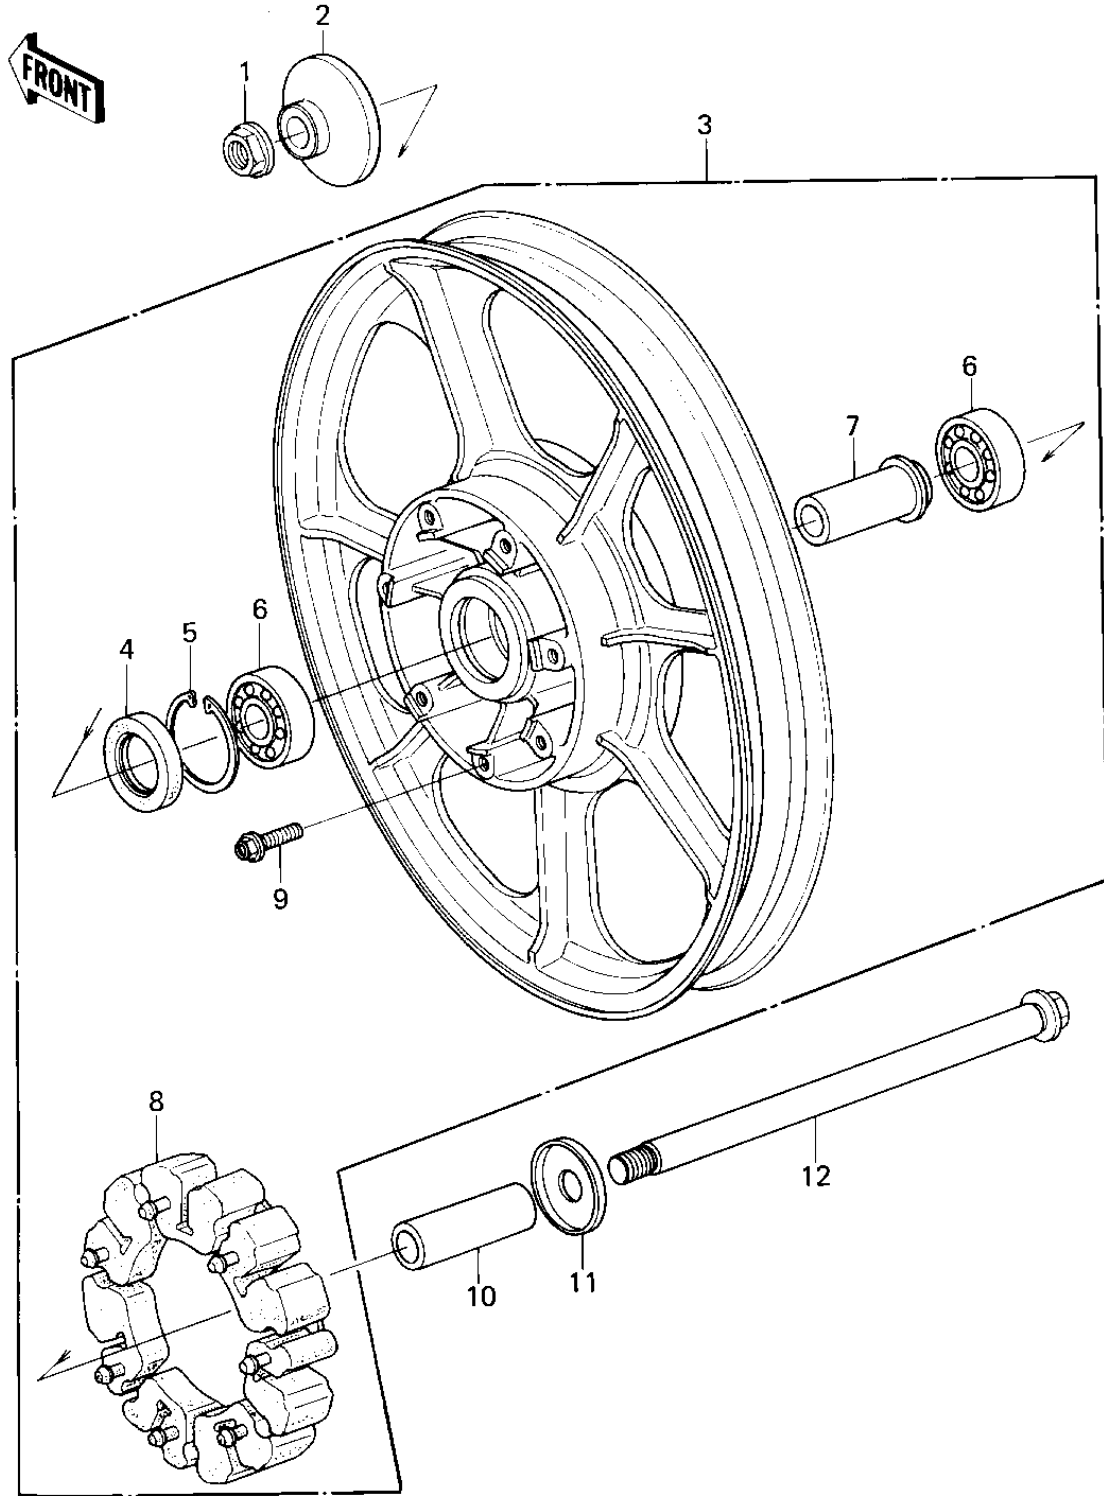

1979 KZ1300-A1 PARTS DIAGRAM

REAR WHEEL/HUB

1979 KZ1300-A1 PARTS LIST

REAR WHEEL/HUB

ITEM NAME	PART NUMBER	QUANTITY
NUT,FLANGED,18MM (Ref # 1)	92015-2186	1
COLLAR,FRONT AXLE (Ref # 2)	92027-1127	1
SOLID WHEEL ASSY,REAR (Ref # 3)	41073-1024	1
OIL SEAL (Ref # 4)	92049-1021	1
RING,SNAP,56.2M/M (Ref # 5)	92033-1043	1
RING,SNAP,56.2M/M (Ref # 5)	92033-1043	1
BALL BEARING,#6304Z (Ref # 6)	601B6304Z	2
COLLAR (Ref # 7)	92027-1124	1
SHOCK DAMPER,REAR HUB (Ref # 8)	92075-1098	1
BOLT,8X28 (Ref # 9)	92001-1095	7
COLLAR (Ref # 10)	92027-1126	1
COVER (Ref # 11)	49016-1019	1
AXLE,REAR (Ref # 12)	41068-1017	1