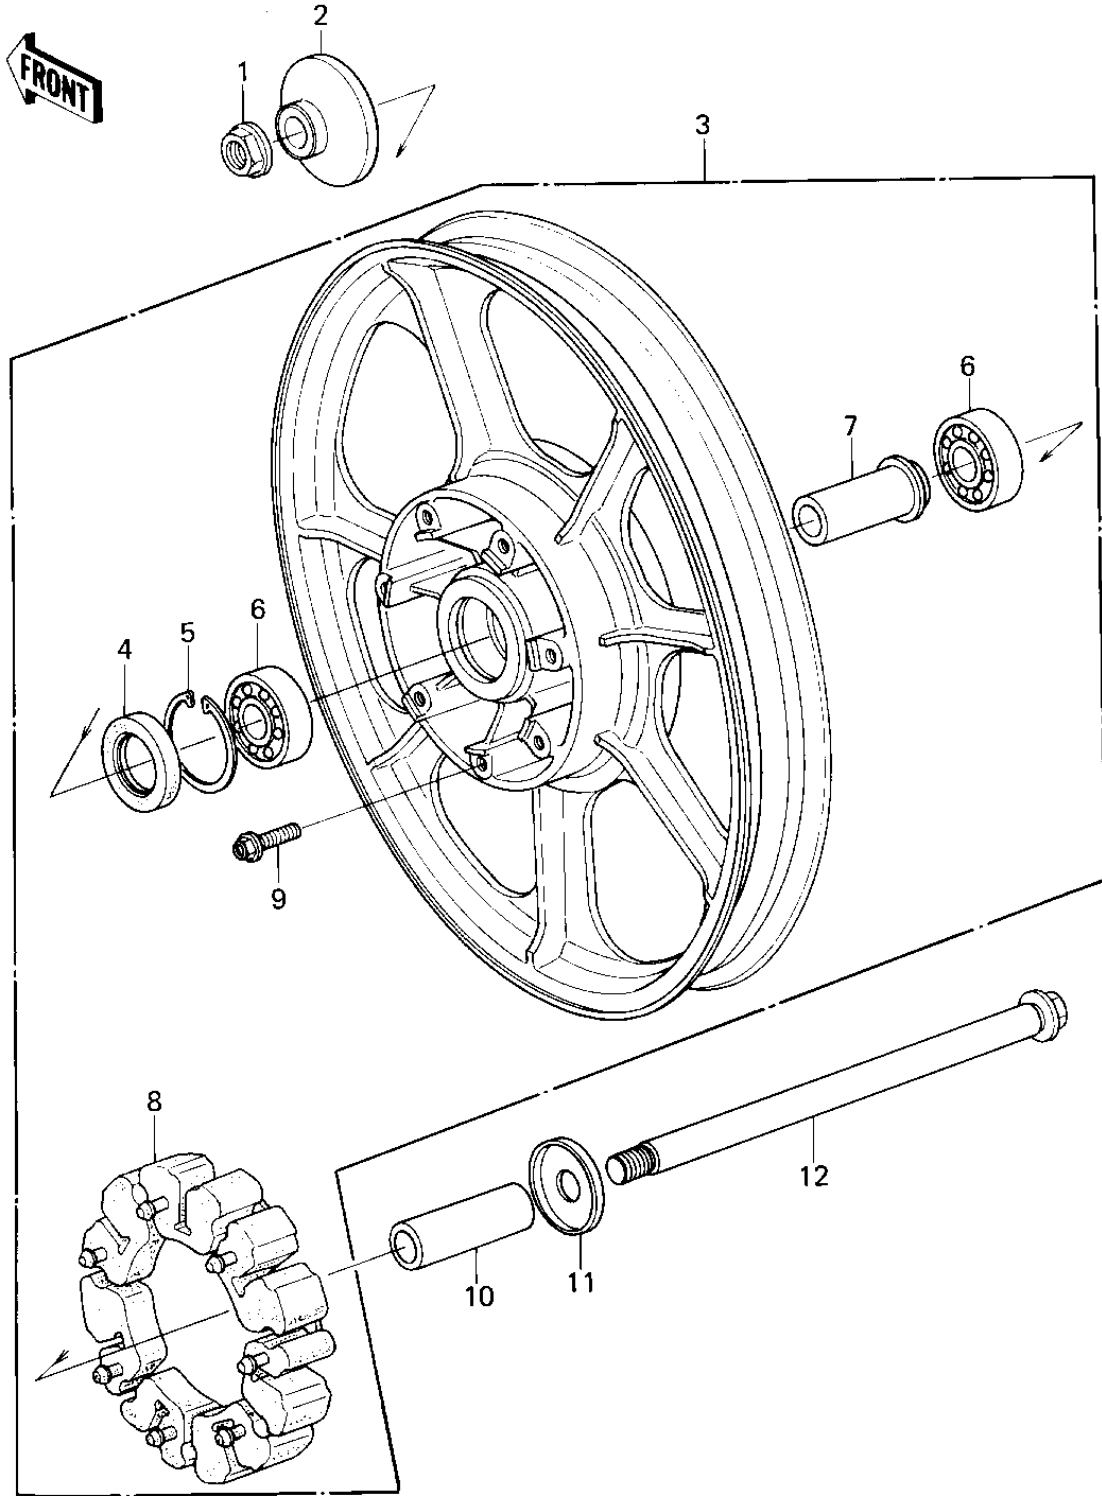

# 1979 KZ1300-A1 PARTS DIAGRAM

## REAR WHEEL/HUB

## REAR WHEEL/HUB

ITEM NAME	PART NUMBER	QUANTITY
NUT,FLANGED,18MM (Ref # 1)	92015-2186	1
COLLAR,FRONT AXLE (Ref # 2)	92027-1127	1
SOLID WHEEL ASSY,REAR (Ref # 3)	41073-1024	1
OIL SEAL (Ref # 4)	92049-1021	1
RING,SNAP,56.2M/M (Ref # 5)	92033-1043	1
RING,SNAP,56.2M/M (Ref # 5)	92033-1043	1
BALL BEARING,#6304Z (Ref # 6)	601B6304Z	2
COLLAR (Ref # 7)	92027-1124	1
SHOCK DAMPER,REAR HUB (Ref # 8)	92075-1098	1
BOLT,8X28 (Ref # 9)	92001-1095	7
COLLAR (Ref # 10)	92027-1126	1
COVER (Ref # 11)	49016-1019	1
AXLE,REAR (Ref # 12)	41068-1017	1