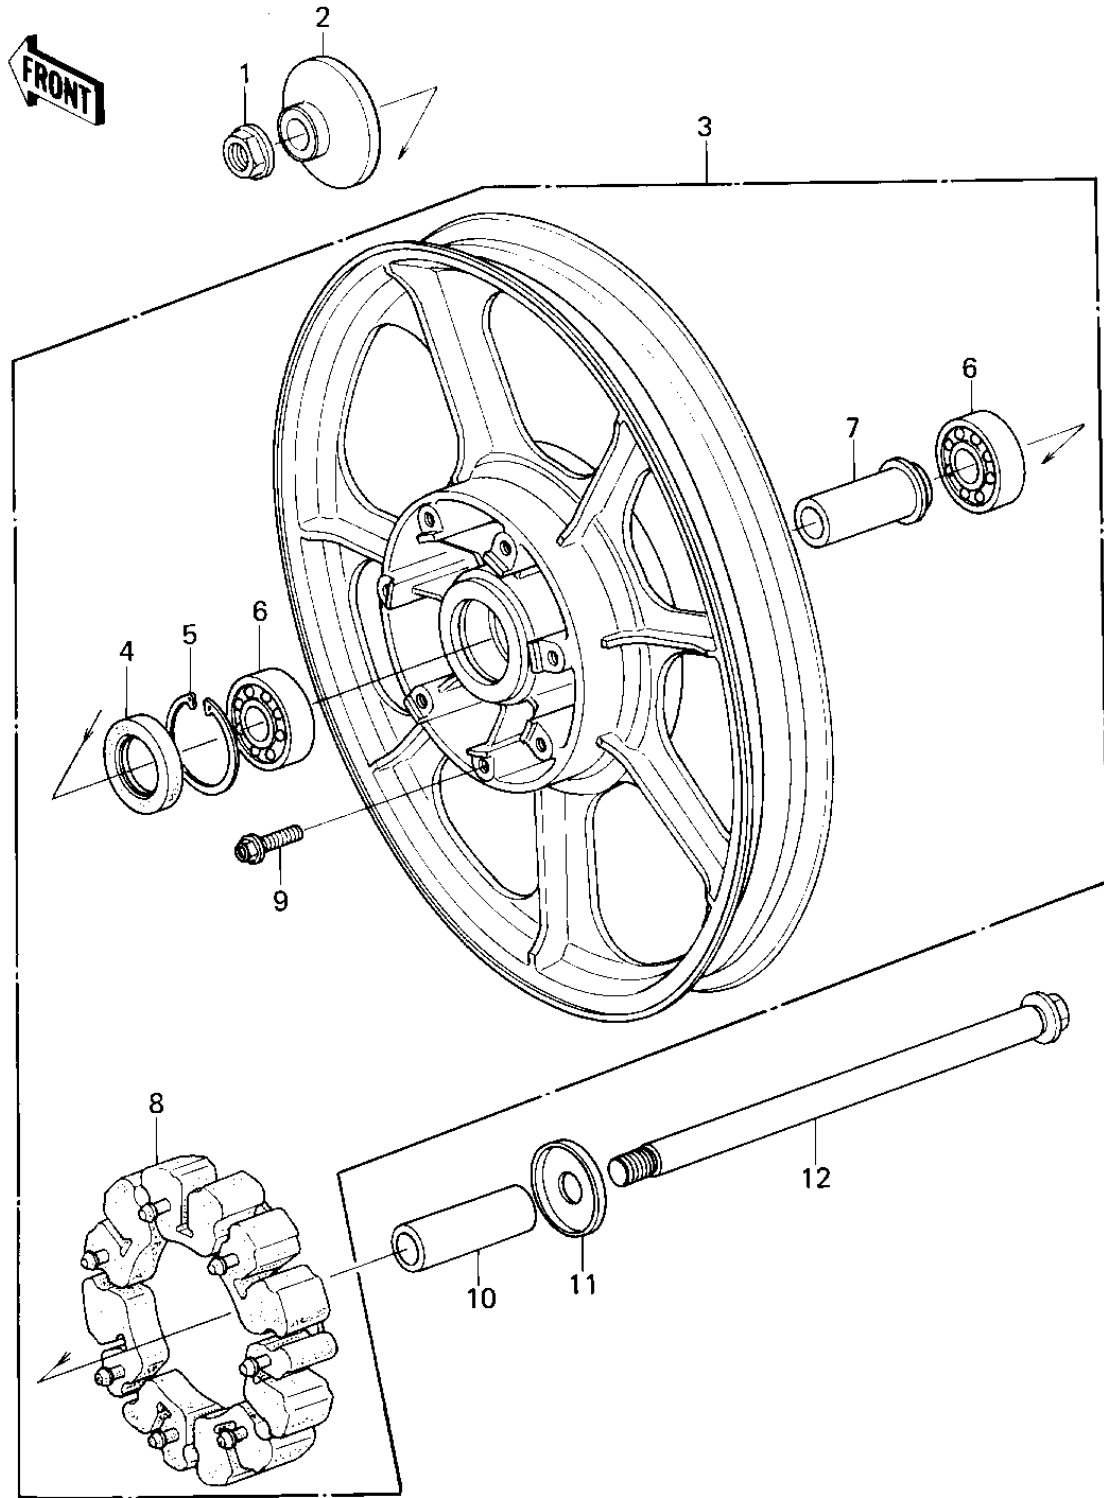

1981 KZ1300-A3 PARTS DIAGRAM

REAR WHEEL/HUB

1981 KZ1300-A3 PARTS LIST

REAR WHEEL/HUB

ITEM NAME	PART NUMBER	QUANTITY
NUT,FLANGED,18MM (Ref # 1)	92015-2186	1
COLLAR,FRONT AXLE (Ref # 2)	92027-1127	1
SOLID WHEEL ASSY,REAR (Ref # 3)	41073-1024	1
OIL SEAL (Ref # 4)	92049-1021	1
RING,SNAP,56.2M/M (Ref # 5)	92033-1043	1
RING,SNAP,56.2M/M (Ref # 5)	92033-1043	1
BALL BEARING,#6304Z (Ref # 6)	601B6304Z	2
COLLAR (Ref # 7)	92027-1124	1
SHOCK DAMPER,REAR HUB (Ref # 8)	92075-1098	1
BOLT,8X28 (Ref # 9)	92001-1095	7
COLLAR (Ref # 10)	92027-1126	1
COVER (Ref # 11)	49016-1019	1
AXLE,REAR (Ref # 12)	41068-1017	1