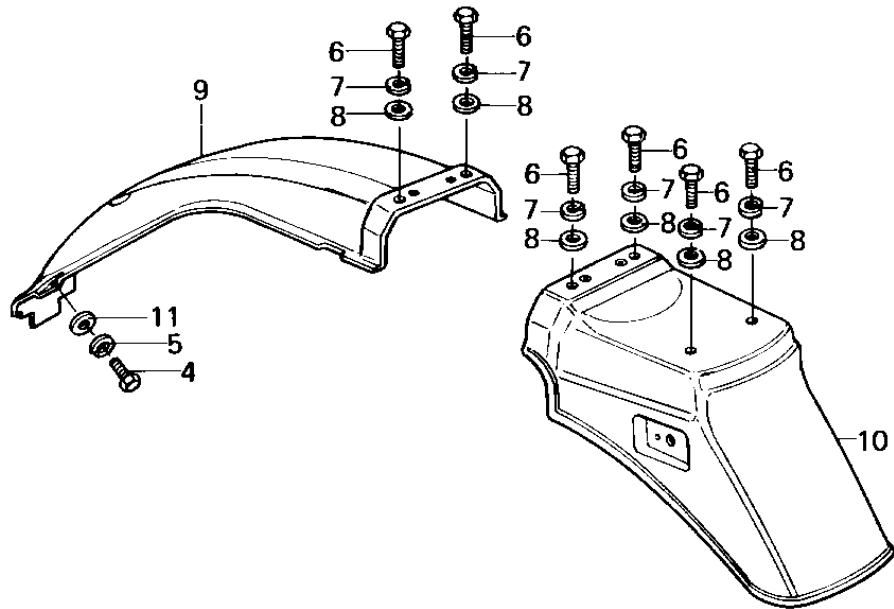

1979 KZ1300-A1 PARTS DIAGRAM

FENDERS