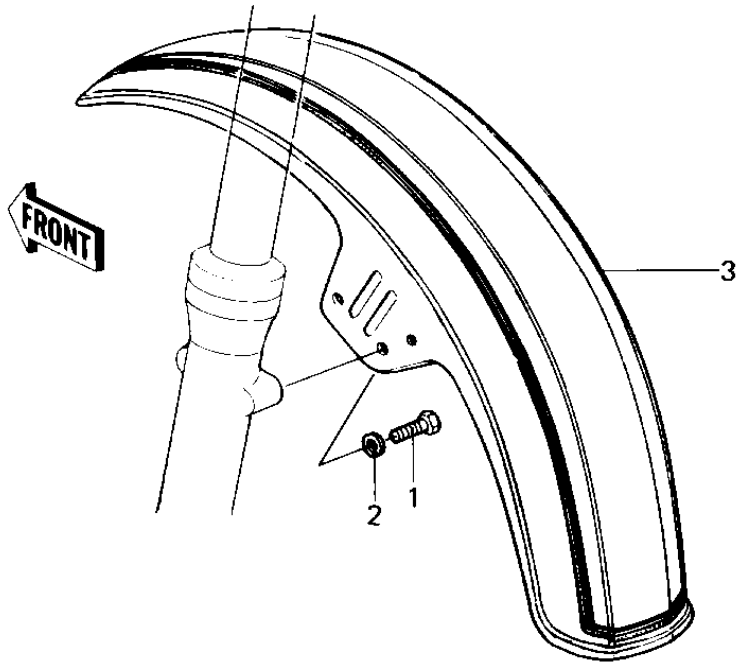

1979 KZ1300-A1 PARTS DIAGRAM

FENDERS

1979 KZ1300-A1 PARTS LIST

FENDERS

ITEM NAME	PART NUMBER	QUANTITY
BOLT-SMALL-UPSET,8X16 (Ref # 1)	115G0816	4
WASHER SPRING 8MM (Ref # 2)	461F0800	4
FENDER-FR,L.S.BLUE (Ref # 3)	35004-1027-C1	1
FENDER-FR,EBONY (Ref # 3)	35004-1027-8G	1
BOLT-UPSET 6X14 (Ref # 4)	112B0614	2
WASHER SPRING 6MM (Ref # 5)	461F0600	2
BOLT-UPSET (Ref # 6)	112G0618	6
WASHER SPRING 6MM (Ref # 7)	461F0600	6
WASHER PLAIN 6MM (Ref # 8)	411B0600	6
FENDER-RR (Ref # 9)	35022-1019	1
FENDER-RR,BLACK (Ref # 10)	35022-1020-6Z	1
WASHER 6.5X20X1.6T (Ref # 11)	92022-125	2