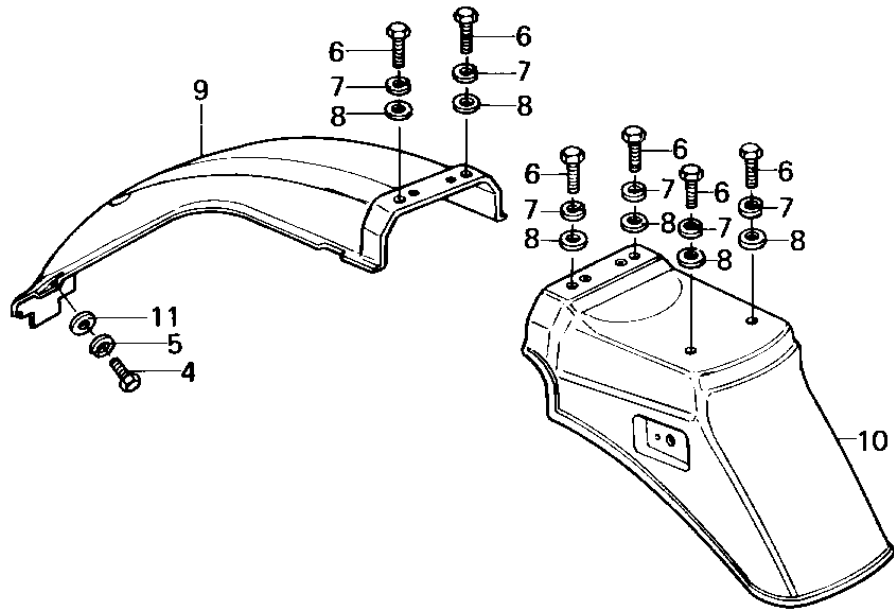

1979 KZ1300-A1 PARTS DIAGRAM

FENDERS

1979 KZ1300-A1 PARTS LIST

FENDERS

ITEM NAME	PART NUMBER	QUANTITY
BOLT-SMALL-UPSET,8X16 (Ref # 1)	115G0816	4
WASHER SPRING 8MM (Ref # 2)	461F0800	4
FENDER-FR,L.S.BLUE (Ref # 3)	35004-1027-C1	1
FENDER-FR,EBONY (Ref # 3)	35004-1027-8G	1
BOLT-UPSET 6X14 (Ref # 4)	112B0614	2
WASHER SPRING 6MM (Ref # 5)	461F0600	2
BOLT-UPSET (Ref # 6)	112G0618	6
WASHER SPRING 6MM (Ref # 7)	461F0600	6
WASHER PLAIN 6MM (Ref # 8)	411B0600	6
FENDER-RR (Ref # 9)	35022-1019	1
FENDER-RR,BLACK (Ref # 10)	35022-1020-6Z	1
WASHER 6.5X20X1.6T (Ref # 11)	92022-125	2