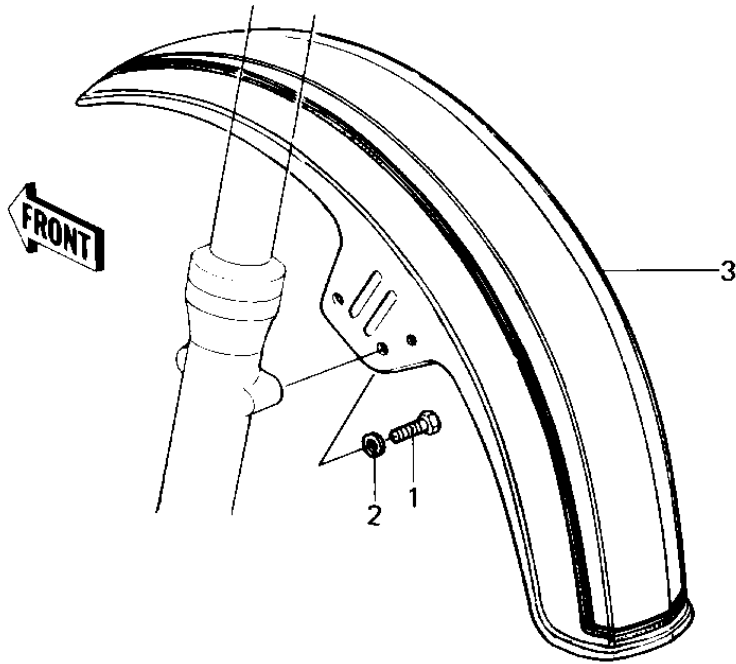

1979 KZ1300-A1 PARTS DIAGRAM

FENDERS