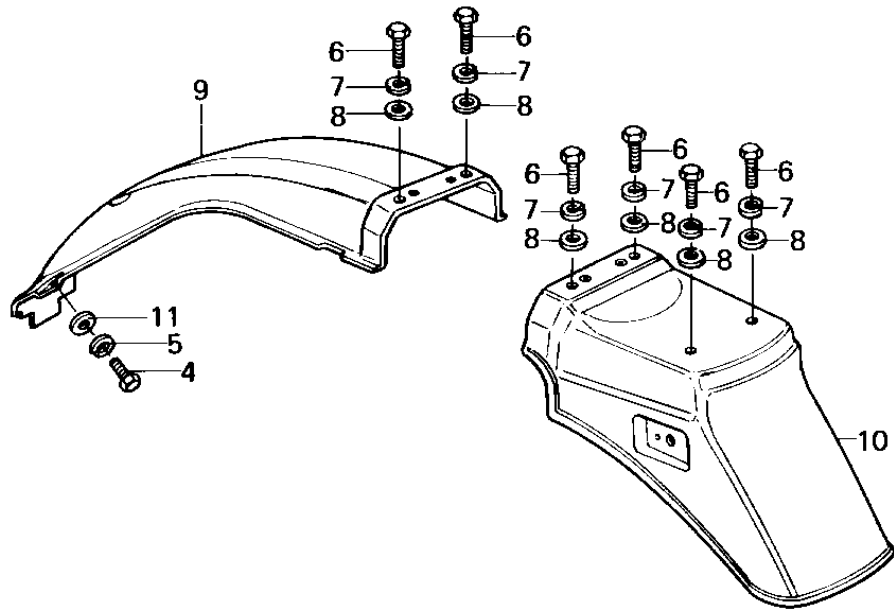

1980 KZ1300-A2 PARTS DIAGRAM

FENDERS