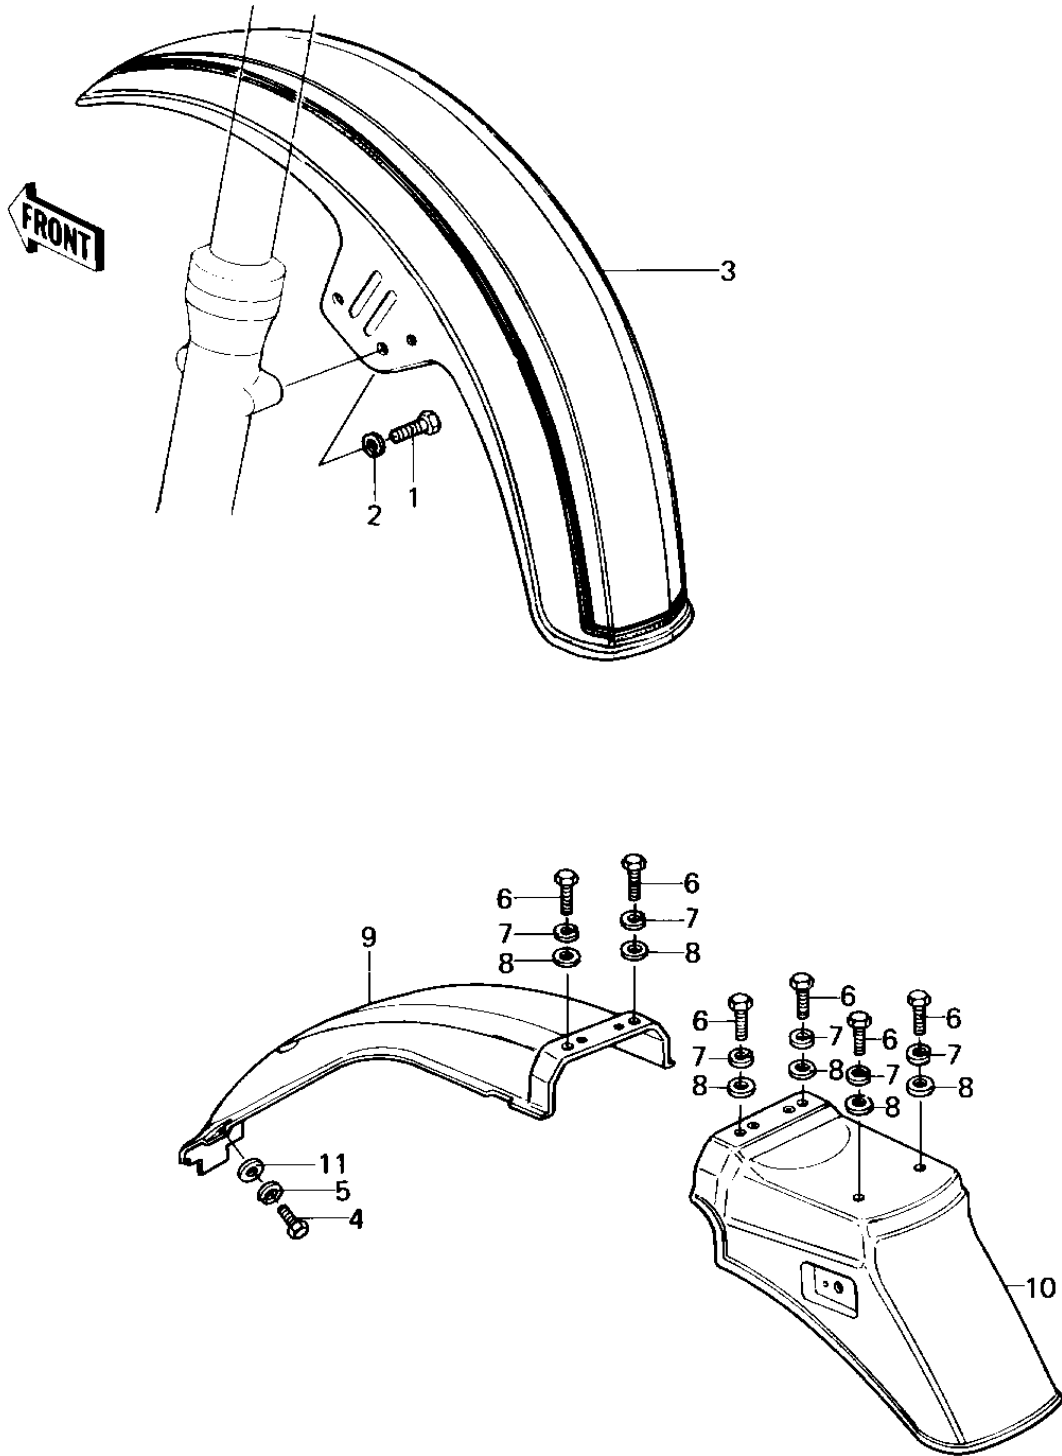

1980 KZ1300-A2 PARTS DIAGRAM

FENDERS