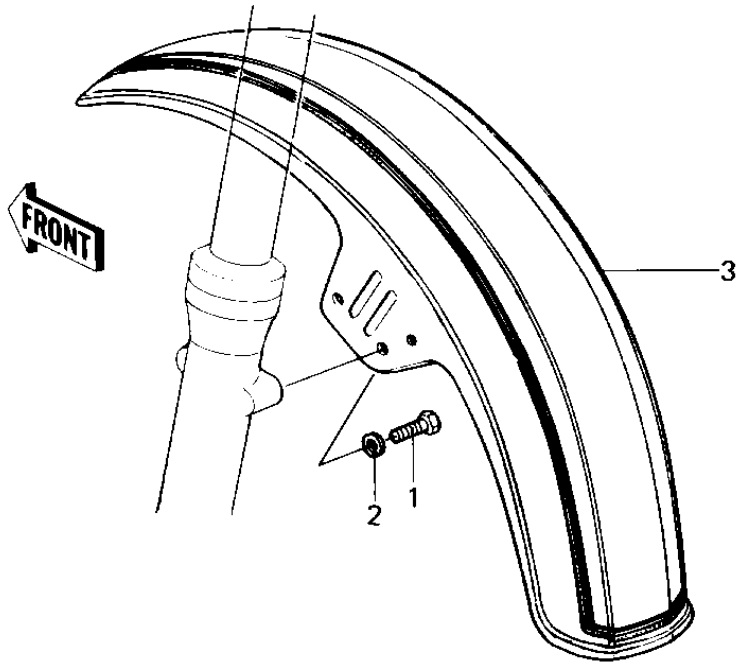

1980 KZ1300-A2 PARTS DIAGRAM

FENDERS