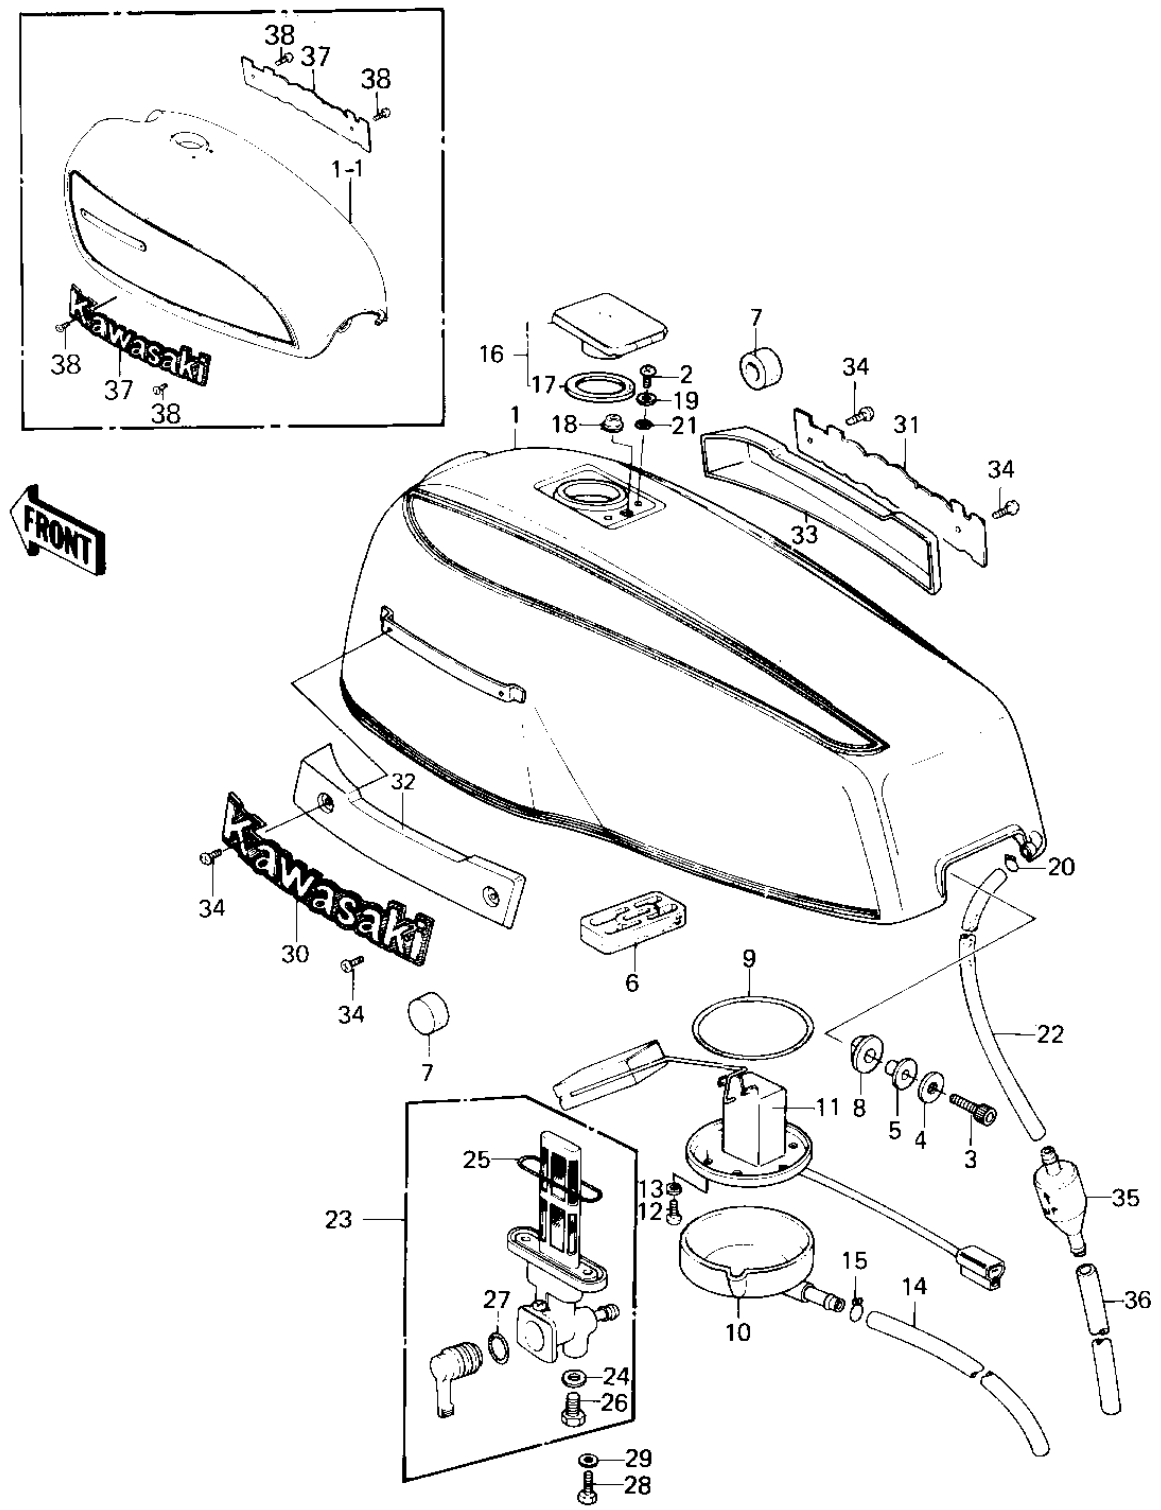

1979 KZ1300-A1 PARTS DIAGRAM

FUEL TANK

1979 KZ1300-A1 PARTS LIST

FUEL TANK

ITEM NAME	PART NUMBER	QUANTITY
TANK-FUEL,L.S.BLUE (Ref # 1)	51001-1017-C1	1
TANK-FUEL,EBONY (Ref # 1-1)	51001-1063-8G	1
SCREW PAN HEAD 5X10 (Ref # 2)	220B0510	2
BOLT,SOCKET,8X30 (Ref # 3)	120P0830	1
92022-101 (Canada) (Ref # 4)	92022-092	1
COLLAR,FUEL TANK FITT (Ref # 5)	92027-1134	1
DAMPER,FUEL TANK,REAR (Ref # 6)	92075-1114	1
DAMPER,FUEL TANK,FRON (Ref # 7)	92075-1115	2
DAMPER,FUEL TANK,FITT (Ref # 8)	92075-1116	1
"0" RING (Ref # 9)	92055-1067	1
COVER,FUEL GAGE (Ref # 10)	14025-1091	1
GAGE,FUEL (Ref # 11)	52005-1006	1
SCREW PAN HEAD 5X8 (Ref # 12)	220B0508	5
WASHER SPRING 5MM (Ref # 13)	461F0500	5
TUBE-BREATHER (BULK) (Ref # 14)	702A071000	1
CLAMP,CHAIN OILER (Ref # 15)	92037-147	1
CAP ASSY,FUEL TANK (Ref # 16)	51048-1019	1
GASKET,FUEL TANK CAP (Ref # 17)	11009-1051	1
OIL SEAL,FUEL TANK (Ref # 18)	92093-1030	1
WASHER,PLAIN (Ref # 19)	92022-1038	2
CLAMP FUEL PIPE (Ref # 20)	92037-010	1
"0" RING (Ref # 21)	92055-1023	2
TUBE,4.5X9X750M/M (Ref # 22)	92059-1092	1
TUBE,RUBBER,7X10X280 (Ref # 22)	702A07280	1
TAP ASSY,FUEL (Ref # 23)	51023-1028	1
TAP ASSY,FUEL (Ref # 23)	51023-1028	1
GASKET,DRAIN BOLT (Ref # 24)	11009-1045	1
"0" RING (Ref # 25)	51039-010	1
BOLT,DRAIN (Ref # 26)	92001-1089	1

1979 KZ1300-A1 PARTS LIST

FUEL TANK

ITEM NAME	PART NUMBER	QUANTITY
"O" RING (Ref # 27)	92055-1036	1
BOLT,6X20,FUEL TAP (Ref # 28)	92001-1091	2
WASHER-PLAIN (Ref # 29)	92022-183	2
EMBLEM,FUEL TANK,L.H (Ref # 30)	56014-1025	1
EMBLEM,FUEL TANK,R.H (Ref # 31)	56014-1026	1
EMBLEM BASE,FUEL TANK (Ref # 32)	56014-1027	1
EMBLEM BASE,FUEL TANK (Ref # 33)	56014-1028	1
SCREW-PAN-CROS (Ref # 34)	220C0308	4
BREATHER,FUEL TANK (Ref # 35)	14069-1004	1
TUBE,RUBBER,7X10X400 (Ref # 36)	702A07400	1
EMBLEM,FUEL TANK (Ref # 37)	56014-1043	2
SCREW-CSK-CROS (Ref # 38)	221C0306	4