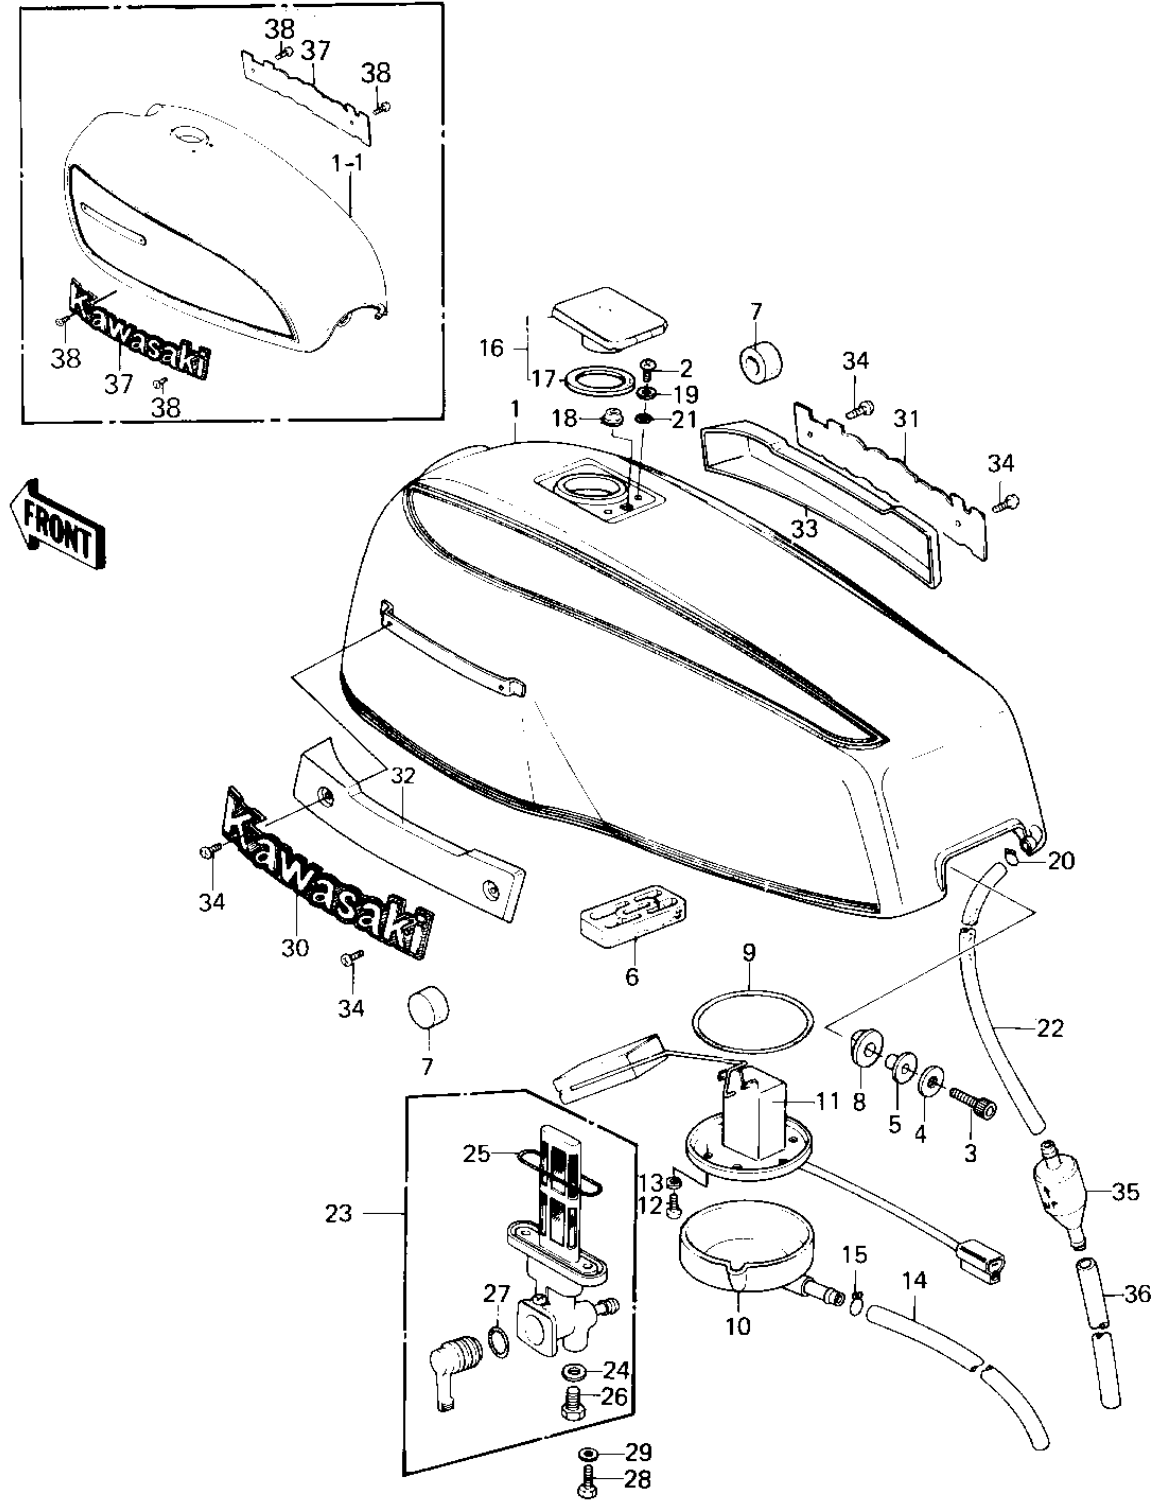

1980 KZ1300-A2 PARTS DIAGRAM

FUEL TANK

1980 KZ1300-A2 PARTS LIST

FUEL TANK

ITEM NAME	PART NUMBER	QUANTITY
TANK-FUEL,L.S.BLUE (Ref # 1)	51001-1017-C1	1
TANK-FUEL,EBONY (Ref # 1-1)	51001-1063-8G	1
SCREW PAN HEAD 5X10 (Ref # 2)	220B0510	1
BOLT,SOCKET,8X30 (Ref # 3)	120P0830	1
92022-101 (Canada) (Ref # 4)	92022-092	1
COLLAR,FUEL TANK FITT (Ref # 5)	92027-1134	1
DAMPER,FUEL TANK,REAR (Ref # 6)	92075-1114	1
DAMPER,FUEL TANK,FRON (Ref # 7)	92075-1115	1
DAMPER,FUEL TANK,FITT (Ref # 8)	92075-1116	1
"0" RING (Ref # 9)	92055-1067	1
COVER,FUEL GAGE (Ref # 10)	14025-1091	1
GAGE,FUEL (Ref # 11)	52005-1006	1
SCREW PAN HEAD 5X8 (Ref # 12)	220B0508	1
WASHER SPRING 5MM (Ref # 13)	461F0500	1
TUBE-BREATHER (BULK) (Ref # 14)	702A071000	1
CLAMP,CHAIN OILER (Ref # 15)	92037-147	1
CAP ASSY,FUEL TANK (Ref # 16)	51048-1019	1
GASKET,FUEL TANK CAP (Ref # 17)	11009-1051	1
OIL SEAL,FUEL TANK (Ref # 18)	92093-1030	1
WASHER,PLAIN (Ref # 19)	92022-1038	1
CLAMP FUEL PIPE (Ref # 20)	92037-010	1
"0" RING (Ref # 21)	92055-1023	1
TUBE,4.5X9X750M/M (Ref # 22)	92059-1092	1
TUBE,RUBBER,7X10X280 (Ref # 22)	702A07280	1
TAP ASSY,FUEL (Ref # 23)	51023-1028	1
TAP ASSY,FUEL (Ref # 23)	51023-1028	1
GASKET,DRAIN BOLT (Ref # 24)	11009-1045	1
"0" RING (Ref # 25)	51039-010	1
BOLT,DRAIN (Ref # 26)	92001-1089	1

1980 KZ1300-A2 PARTS LIST

FUEL TANK

ITEM NAME	PART NUMBER	QUANTITY
"O" RING (Ref # 27)	92055-1036	1
BOLT,6X20,FUEL TAP (Ref # 28)	92001-1091	1
WASHER-PLAIN (Ref # 29)	92022-183	1
EMBLEM,FUEL TANK,L.H (Ref # 30)	56014-1025	1
EMBLEM,FUEL TANK,R.H (Ref # 31)	56014-1026	1
EMBLEM BASE,FUEL TANK (Ref # 32)	56014-1027	1
EMBLEM BASE,FUEL TANK (Ref # 33)	56014-1028	1
SCREW-PAN-CROS (Ref # 34)	220C0308	1
BREATHER,FUEL TANK (Ref # 35)	14069-1004	1
TUBE,RUBBER,7X10X400 (Ref # 36)	702A07400	1
EMBLEM,FUEL TANK (Ref # 37)	56014-1043	1
SCREW-CSK-CROS (Ref # 38)	221C0306	1