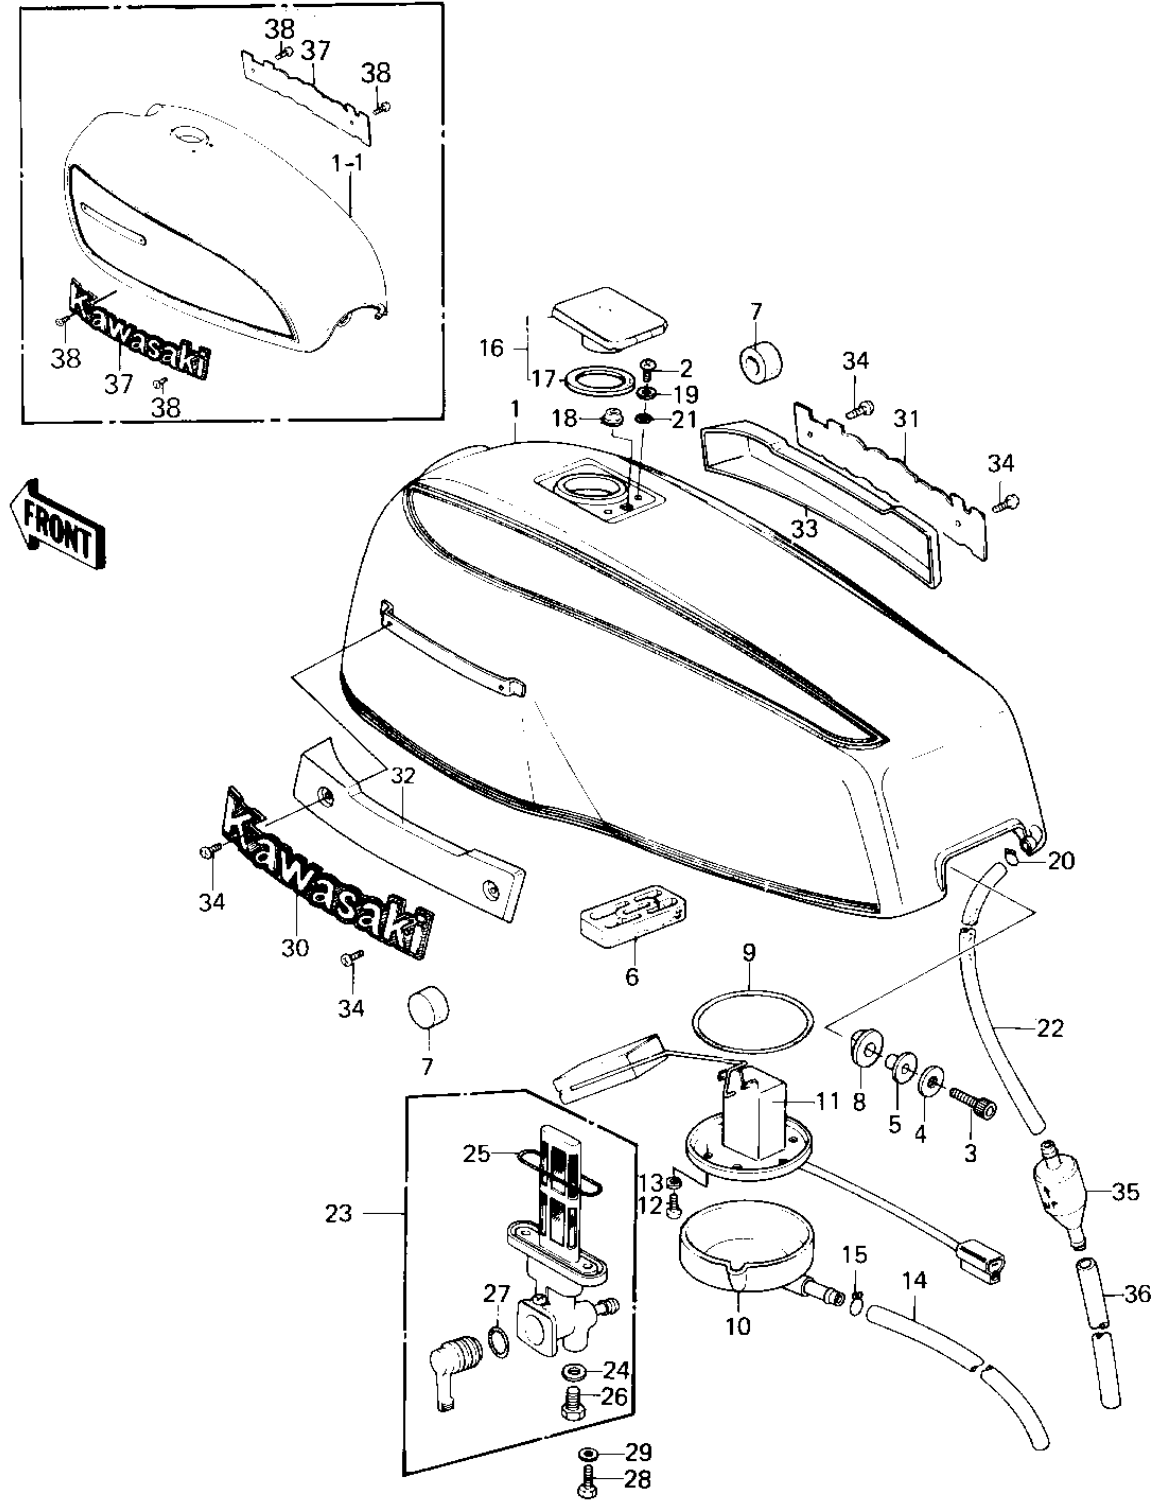

1981 KZ1300-A3 PARTS DIAGRAM

FUEL TANK