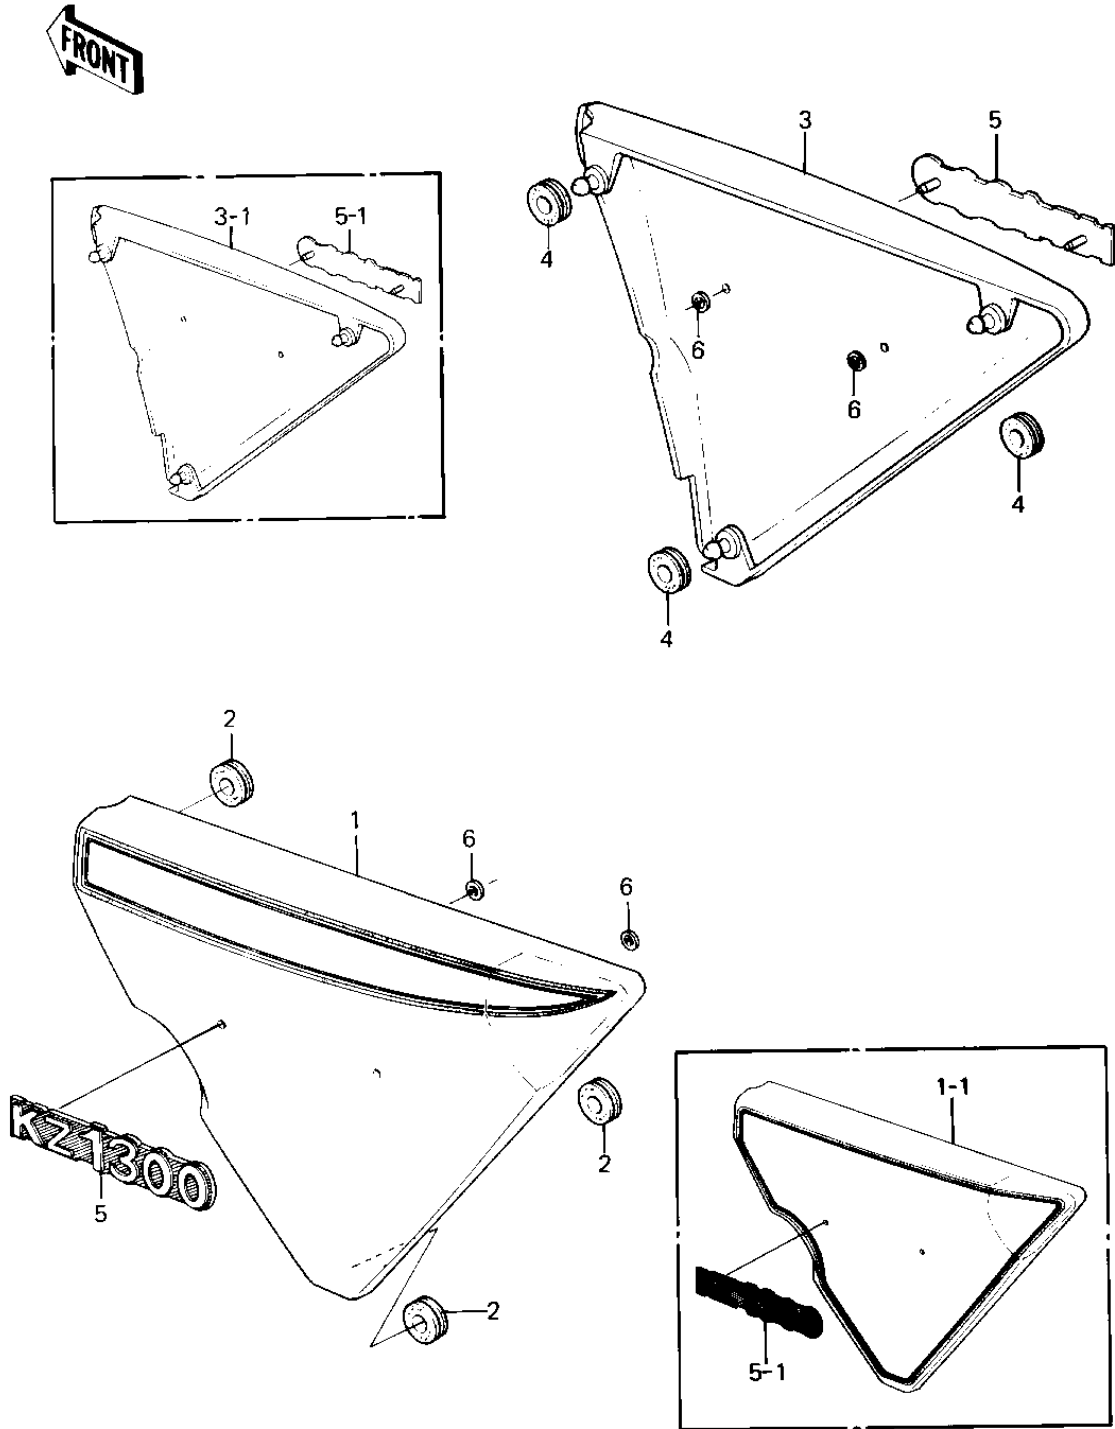

1979 KZ1300-A1 PARTS DIAGRAM

SIDE COVERS

1979 KZ1300-A1 PARTS LIST

SIDE COVERS

ITEM NAME	PART NUMBER	QUANTITY
COVER,L.H SIDE,L.S.BL (Ref # 1)	36001-5008-C1	1
COVER-SIDE,LH,EBONY (Ref # 1-1)	36001-5008-8G	1
GROMMET (Ref # 2)	92071-056	3
COVER,R.H,SIDE,L.S.B (Ref # 3)	36001-1041-C1	1
COVER-SIDE,RH,EBONY (Ref # 3-1)	36001-1041-8G	1
GROMMET (Ref # 4)	92071-056	3
EMBLEM,SIDE COVER (Ref # 5)	56018-1102	2
MARK,SIDE COVER (Ref # 5-1)	56018-1220	2
NUT,LOCK,3MM (Ref # 6)	92018-005	4