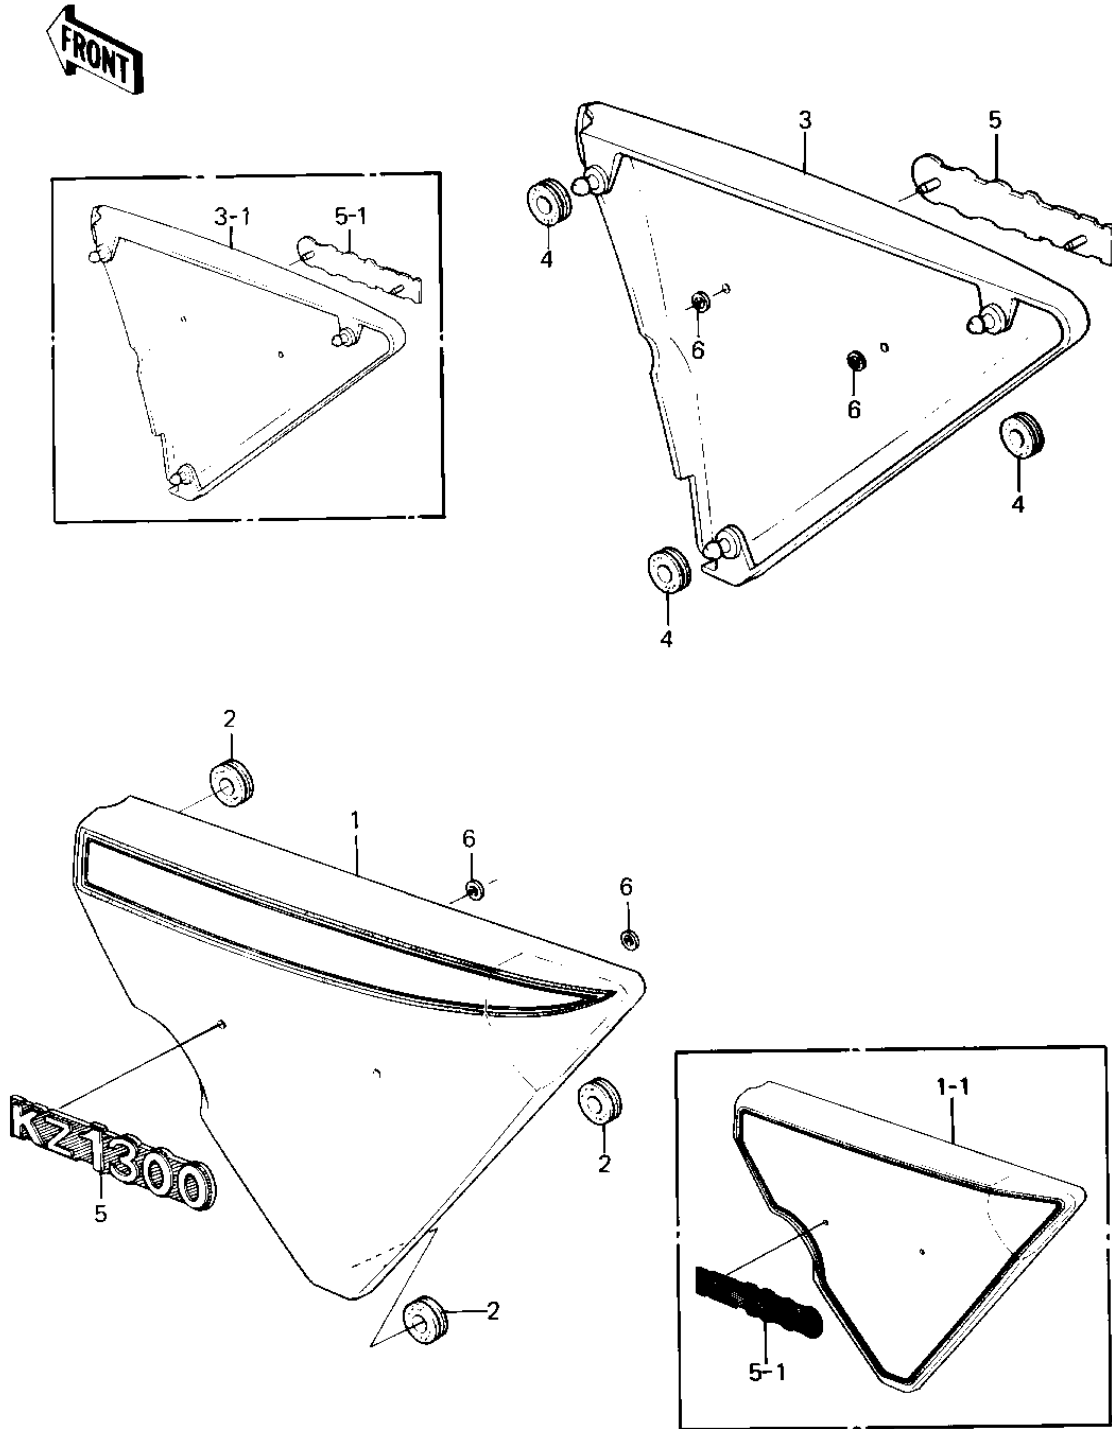

# 1979 KZ1300-A1 PARTS DIAGRAM

## SIDE COVERS

## SIDE COVERS

ITEM NAME	PART NUMBER	QUANTITY
COVER,L.H SIDE,L.S.BL (Ref # 1)	36001-5008-C1	1
COVER-SIDE,LH,EBONY (Ref # 1-1)	36001-5008-8G	1
GROMMET (Ref # 2)	92071-056	3
COVER,R.H,SIDE,L.S.B (Ref # 3)	36001-1041-C1	1
COVER-SIDE,RH,EBONY (Ref # 3-1)	36001-1041-8G	1
GROMMET (Ref # 4)	92071-056	3
EMBLEM,SIDE COVER (Ref # 5)	56018-1102	2
MARK,SIDE COVER (Ref # 5-1)	56018-1220	2
NUT,LOCK,3MM (Ref # 6)	92018-005	4