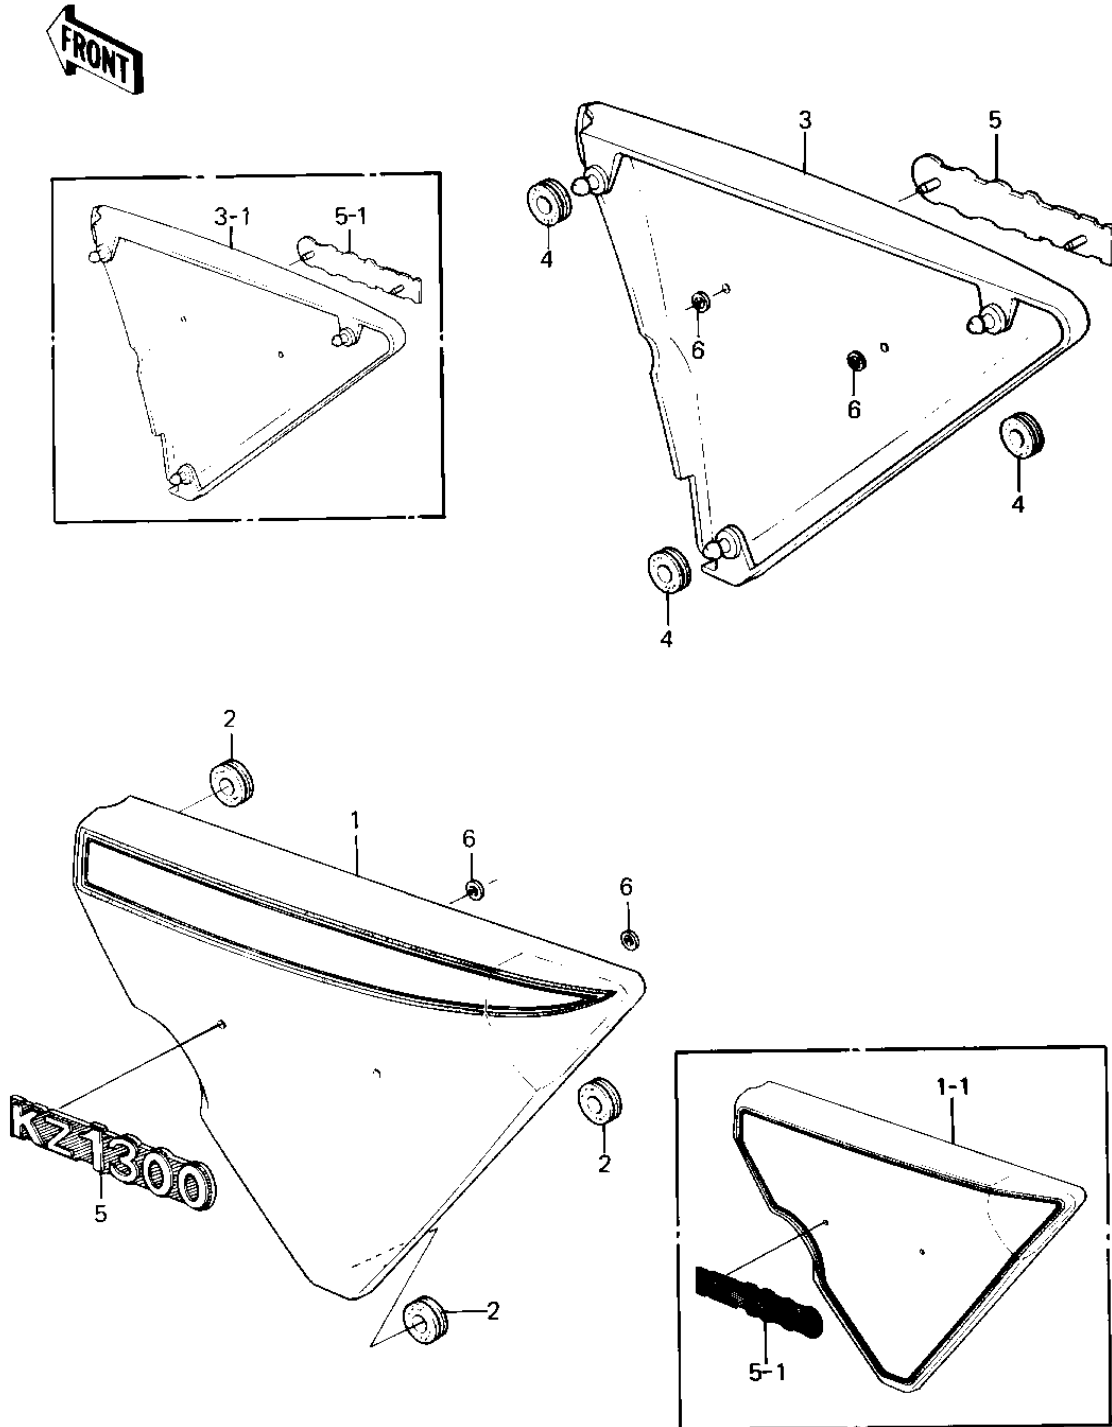

# 1980 KZ1300-A2 PARTS DIAGRAM

## SIDE COVERS

## SIDE COVERS

ITEM NAME	PART NUMBER	QUANTITY
COVER,L.H SIDE,L.S.BL (Ref # 1)	36001-5008-C1	1
COVER-SIDE,LH,EBONY (Ref # 1-1)	36001-5008-8G	1
GROMMET (Ref # 2)	92071-056	1
COVER,R.H,SIDE,L.S.B (Ref # 3)	36001-1041-C1	1
COVER-SIDE,RH,EBONY (Ref # 3-1)	36001-1041-8G	1
GROMMET (Ref # 4)	92071-056	1
EMBLEM,SIDE COVER (Ref # 5)	56018-1102	1
MARK,SIDE COVER (Ref # 5-1)	56018-1220	1
NUT,LOCK,3MM (Ref # 6)	92018-005	1