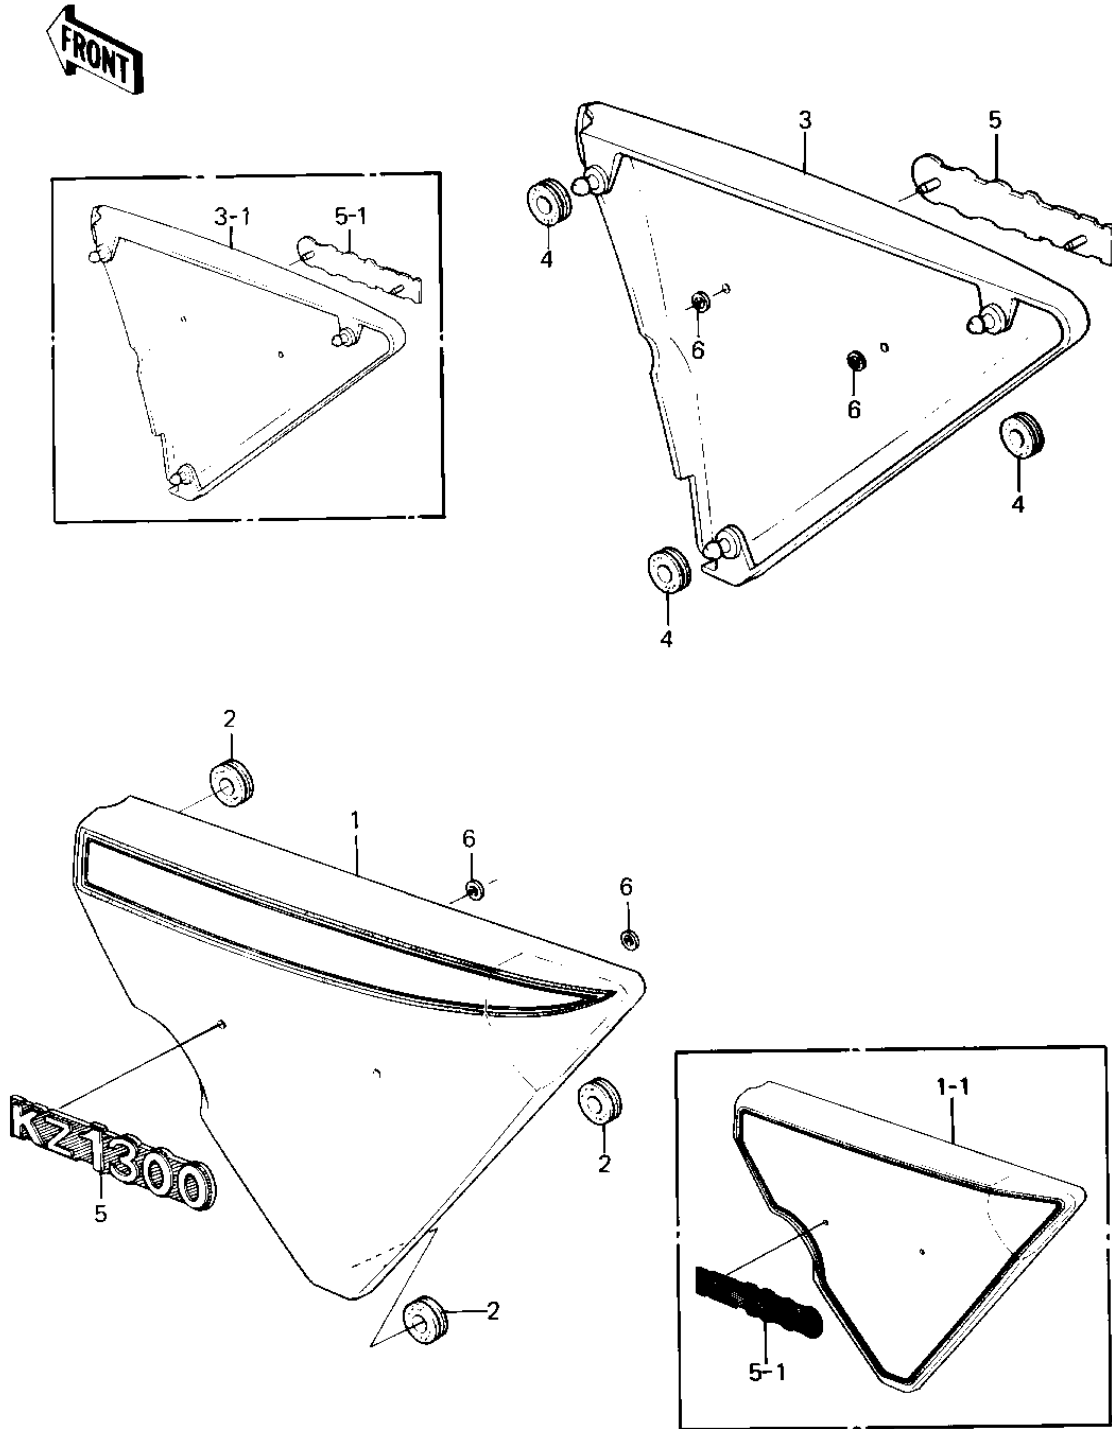

1981 KZ1300-A3 PARTS DIAGRAM

SIDE COVERS

1981 KZ1300-A3 PARTS LIST

SIDE COVERS

ITEM NAME	PART NUMBER	QUANTITY
COVER,L.H SIDE,L.S.BL (Ref # 1)	36001-5008-C1	1
COVER-SIDE,LH,EBONY (Ref # 1-1)	36001-5008-8G	1
GROMMET (Ref # 2)	92071-056	3
COVER,R.H,SIDE,L.S.B (Ref # 3)	36001-1041-C1	1
COVER-SIDE,RH,EBONY (Ref # 3-1)	36001-1041-8G	1
GROMMET (Ref # 4)	92071-056	3
EMBLEM,SIDE COVER (Ref # 5)	56018-1102	2
MARK,SIDE COVER (Ref # 5-1)	56018-1220	2
NUT,LOCK,3MM (Ref # 6)	92018-005	4