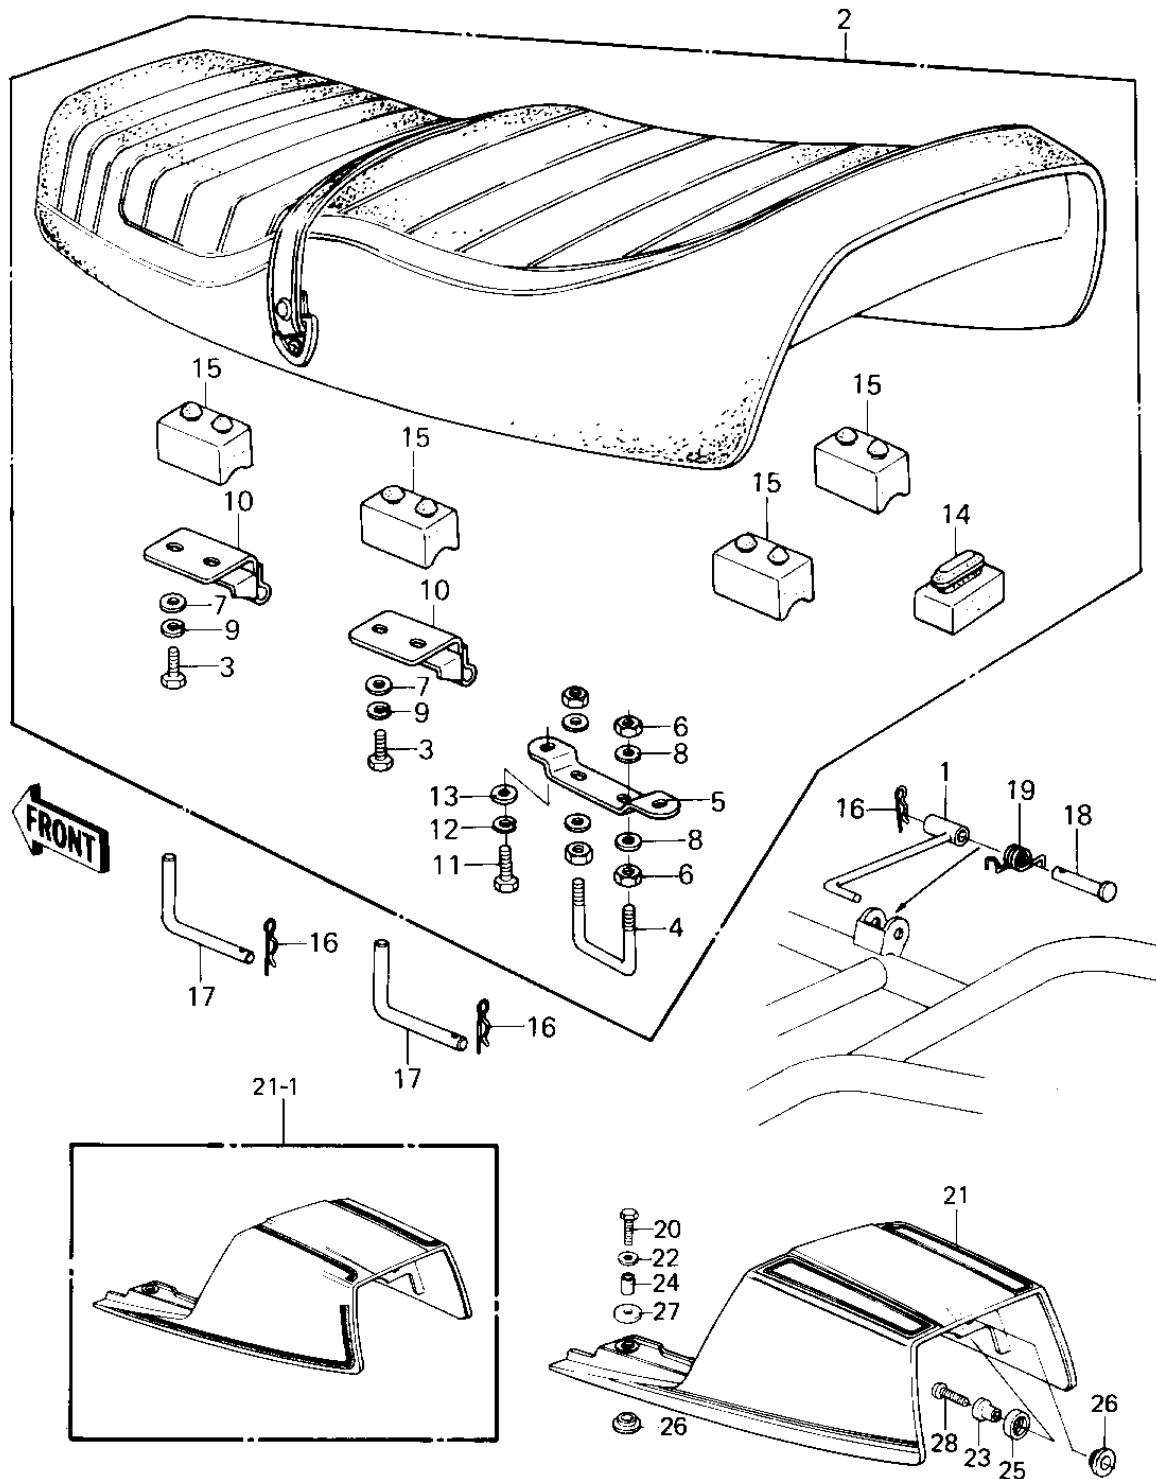

1979 KZ1300-A1 PARTS DIAGRAM

SEAT/SEAT COVER

1979 KZ1300-A1 PARTS LIST

SEAT/SEAT COVER

ITEM NAME	PART NUMBER	QUANTITY
STAY,SEAT STAND (Ref # 1)	35011-1018	1
DESC-SEAT-ASSY,DUAL (Ref # 2)	53001-1358	1
DESC-SEAT-ASSY,DUAL (Ref # 2)	53001-1358	1
BOLT-UPSET 6X14 (Ref # 3)	112B0614	4
CATCH, SEAT (Ref # 4)	53056-002	1
BRACKET, SEAT CATCH (Ref # 5)	53058-001	1
NUT 6MM (Ref # 6)	311B0600	4
WASHER PLAIN 6MM (Ref # 7)	411B0600	4
WASHER PLAIN 6MM (Ref # 8)	411B0600	4
WASHER SPRING 6MM (Ref # 9)	461F0600	4
HINGE,SEAT (Ref # 10)	53009-1011	2
BOLT-UPSET 6X14 (Ref # 11)	112B0614	2
WASHER SPRING 6MM (Ref # 12)	461F0600	2
WASHER PLAIN 6MM (Ref # 13)	411B0600	2
DAMPER RUBBER (Ref # 14)	92075-099	1
DAMPER RUBBER,SEAT (Ref # 15)	92075-139	4
COTTER PIN (Ref # 16)	92041-003	3
PIN,SNAP (Ref # 16)	554A0600	3
PIN,SEAT PIVOT (Ref # 17)	92043-1021	2
PIN,SEAT STAND (Ref # 18)	92043-1045	1
SPRING,SEAT STAND (Ref # 19)	92081-1100	1
BOLT 6X22 (Ref # 20)	112B0622	2
COVER,SEAT,L.S.BLUE (Ref # 21)	14025-1064-C1	1
COVER,SEAT,EBONY (Ref # 21-1)	14025-1064-8G	1
WASHER,PLAIN,7MM (Ref # 22)	92022-228	2
COLLAR,SEAT COVER (Ref # 23)	92027-1122	2
COLLAR (Ref # 24)	92027-241	2
DAMPER,SEAT COVER FIT (Ref # 25)	92075-1097	2
RUBBER,FENDER COVER (Ref # 26)	92075-174	4