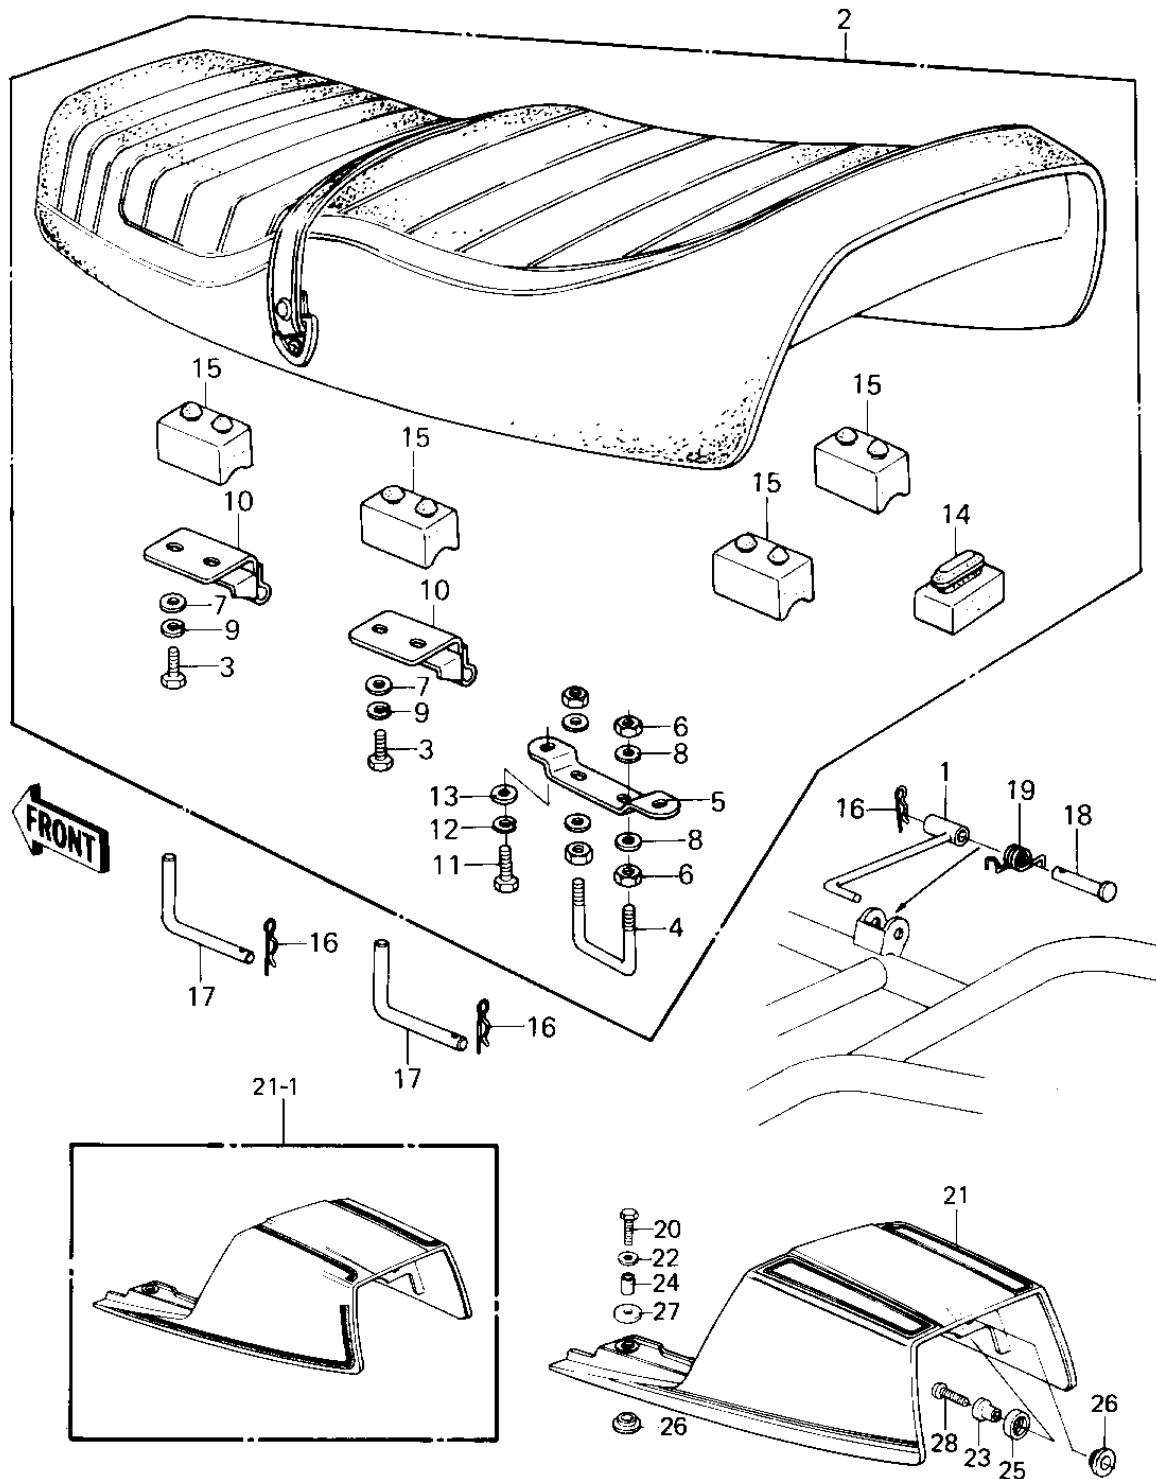

1981 KZ1300-A3 PARTS DIAGRAM

SEAT/SEAT COVER

1981 KZ1300-A3 PARTS LIST

SEAT/SEAT COVER

ITEM NAME	PART NUMBER	QUANTITY
STAY,SEAT STAND (Ref # 1)	35011-1018	1
DESC-SEAT-ASSY,DUAL (Ref # 2)	53001-1358	1
DESC-SEAT-ASSY,DUAL (Ref # 2)	53001-1358	1
BOLT-UPSET 6X14 (Ref # 3)	112B0614	4
CATCH, SEAT (Ref # 4)	53056-002	1
BRACKET, SEAT CATCH (Ref # 5)	53058-001	1
NUT 6MM (Ref # 6)	311B0600	4
WASHER PLAIN 6MM (Ref # 7)	411B0600	4
WASHER PLAIN 6MM (Ref # 8)	411B0600	4
WASHER SPRING 6MM (Ref # 9)	461F0600	4
HINGE,SEAT (Ref # 10)	53009-1011	2
BOLT-UPSET 6X14 (Ref # 11)	112B0614	2
WASHER SPRING 6MM (Ref # 12)	461F0600	2
WASHER PLAIN 6MM (Ref # 13)	411B0600	2
DAMPER RUBBER (Ref # 14)	92075-099	1
DAMPER RUBBER,SEAT (Ref # 15)	92075-139	4
COTTER PIN (Ref # 16)	92041-003	3
PIN,SNAP (Ref # 16)	554A0600	3
PIN,SEAT PIVOT (Ref # 17)	92043-1021	2
PIN,SEAT STAND (Ref # 18)	92043-1045	1
SPRING,SEAT STAND (Ref # 19)	92081-1100	1
BOLT 6X22 (Ref # 20)	112B0622	2
COVER,SEAT,L.S.BLUE (Ref # 21)	14025-1064-C1	1
COVER,SEAT,EBONY (Ref # 21-1)	14025-1064-8G	1
WASHER,PLAIN,7MM (Ref # 22)	92022-228	2
COLLAR,SEAT COVER (Ref # 23)	92027-1122	2
COLLAR (Ref # 24)	92027-241	2
DAMPER,SEAT COVER FIT (Ref # 25)	92075-1097	2
RUBBER,FENDER COVER (Ref # 26)	92075-174	4