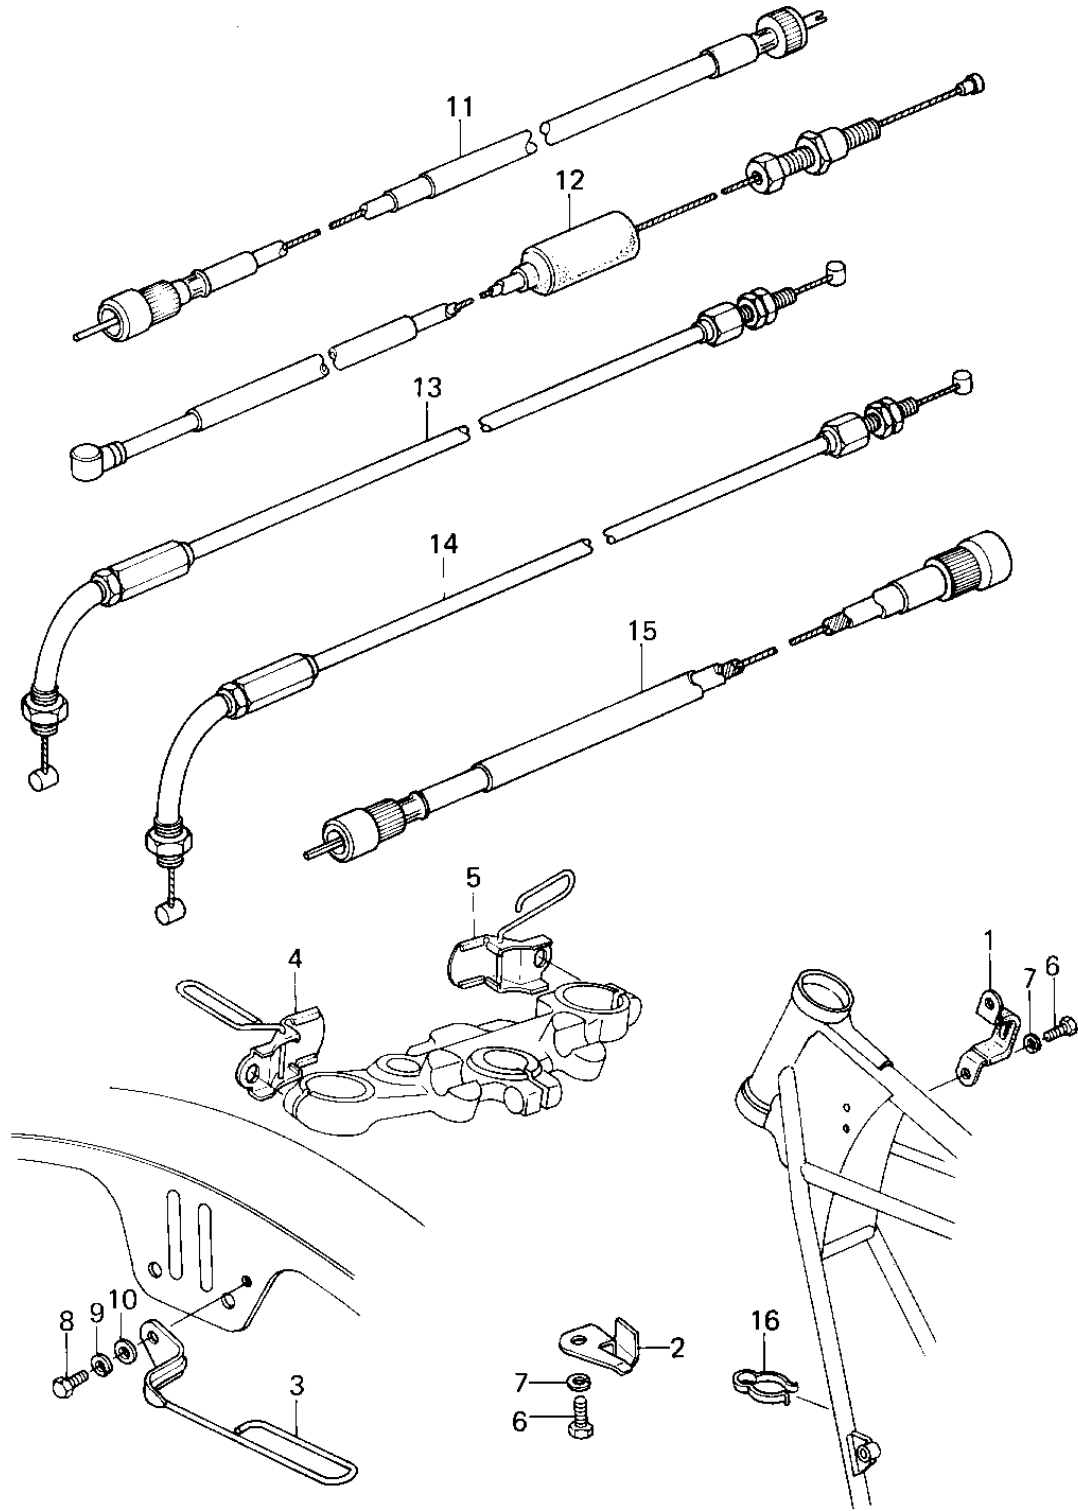

1979 KZ1300-A1 PARTS DIAGRAM

CABLES

1979 KZ1300-A1 PARTS LIST

CABLES

ITEM NAME	PART NUMBER	QUANTITY
GUIDE,TACHOMETER CABL (Ref # 1)	13070-1012	1
GUIDE,CLUTCH CABLE (Ref # 2)	13070-1013	1
GUIDE,SPEEDOMETER (Ref # 3)	13070-1015	1
GUIDE,CLUTCH CABLE (Ref # 4)	13070-1016	1
GUIDE,THROTTLE CABLE (Ref # 5)	13070-1017	1
BOLT-UPSET,6X12 (Ref # 6)	112G0612	3
WASHER SPRING 6MM (Ref # 7)	461F0600	3
BOLT-UPSET,6X12 (Ref # 8)	112G0612	1
WASHER SPRING 6MM (Ref # 9)	461F0600	1
WASHER PLAIN 6MM (Ref # 10)	411B0600	1
CABLE,SPEEDOMETER (Ref # 11)	54001-1013	1
CABLE-CLUTCH (Ref # 12)	54011-1139	1
CABLE,THROTTLE (Ref # 13)	54012-1027	1
CABLE,THROTTLE (Ref # 14)	54012-1028	1
CABLE,TACHOMETER (Ref # 15)	54018-1005	1
CLAMP,CABLE (Ref # 16)	92037-093	2