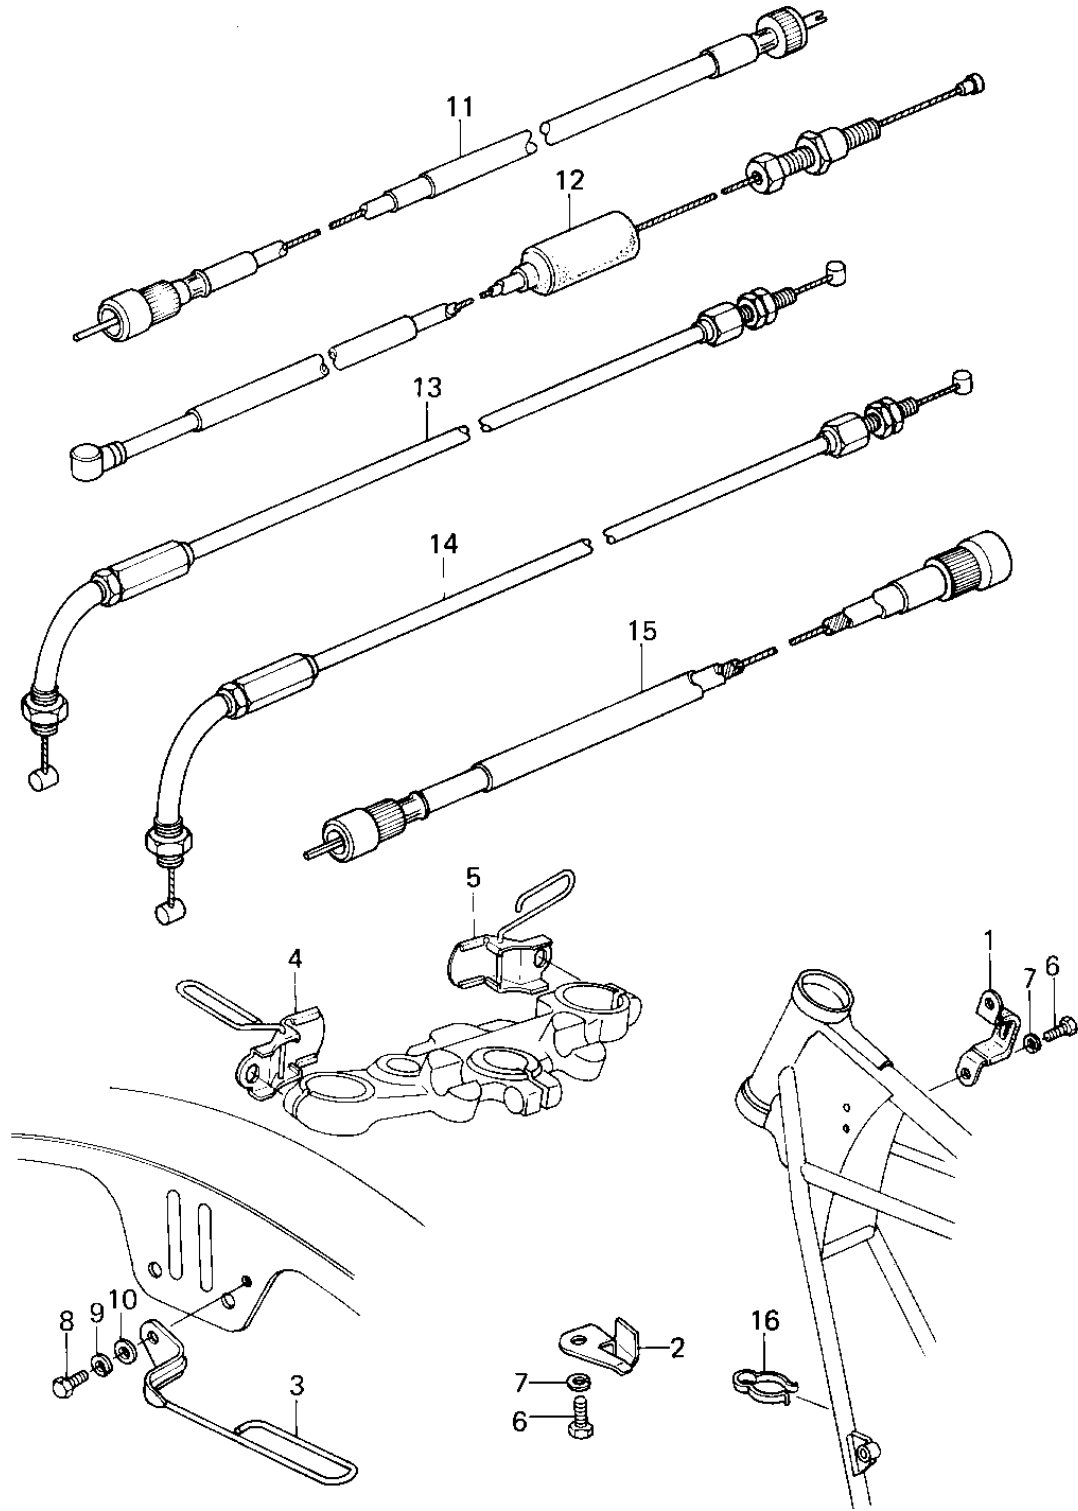

1979 KZ1300-A1 PARTS DIAGRAM

CABLES

1979 KZ1300-A1 PARTS LIST

CABLES

| ITEM NAME | PART NUMBER | QUANTITY |
|---------------------------------|-------------|----------|
| GUIDE,TACHOMETER CABL (Ref # 1) | 13070-1012 | 1 |
| GUIDE,CLUTCH CABLE (Ref # 2) | 13070-1013 | 1 |
| GUIDE,SPEEDOMETER (Ref # 3) | 13070-1015 | 1 |
| GUIDE,CLUTCH CABLE (Ref # 4) | 13070-1016 | 1 |
| GUIDE,THROTTLE CABLE (Ref # 5) | 13070-1017 | 1 |
| BOLT-UPSET,6X12 (Ref # 6) | 112G0612 | 3 |
| WASHER SPRING 6MM (Ref # 7) | 461F0600 | 3 |
| BOLT-UPSET,6X12 (Ref # 8) | 112G0612 | 1 |
| WASHER SPRING 6MM (Ref # 9) | 461F0600 | 1 |
| WASHER PLAIN 6MM (Ref # 10) | 411B0600 | 1 |
| CABLE,SPEEDOMETER (Ref # 11) | 54001-1013 | 1 |
| CABLE-CLUTCH (Ref # 12) | 54011-1139 | 1 |
| CABLE,THROTTLE (Ref # 13) | 54012-1027 | 1 |
| CABLE,THROTTLE (Ref # 14) | 54012-1028 | 1 |
| CABLE,TACHOMETER (Ref # 15) | 54018-1005 | 1 |
| CLAMP,CABLE (Ref # 16) | 92037-093 | 2 |