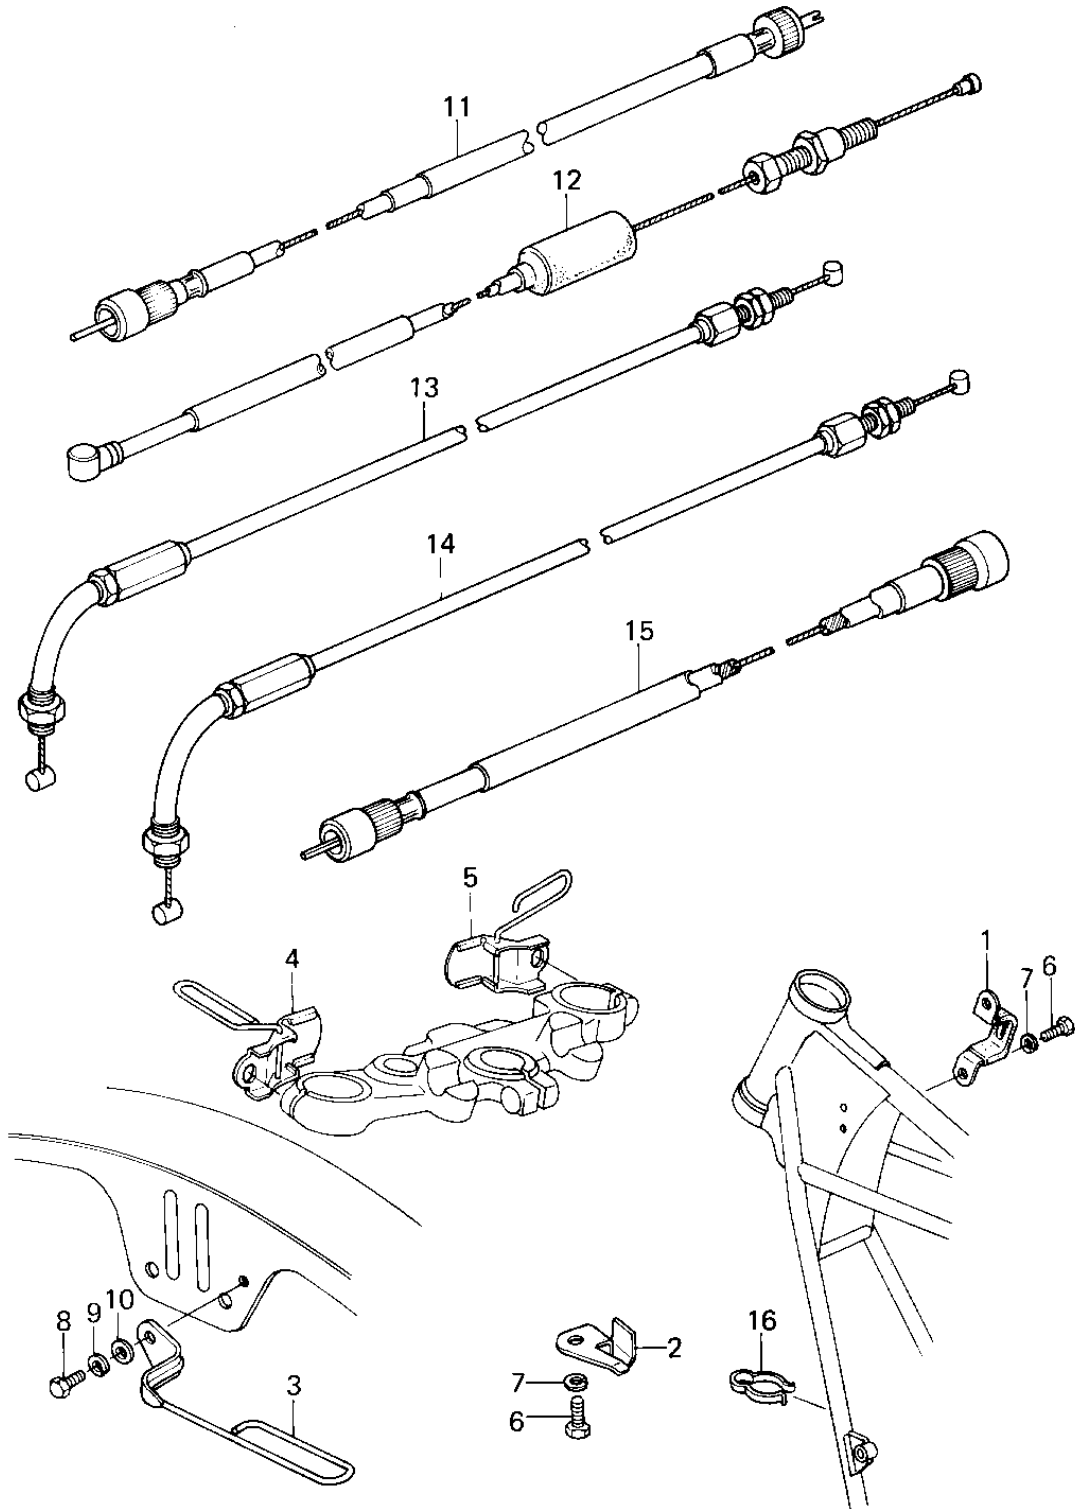

1980 KZ1300-A2 PARTS DIAGRAM

CABLES

1980 KZ1300-A2 PARTS LIST

CABLES

ITEM NAME	PART NUMBER	QUANTITY
GUIDE,TACHOMETER CABL (Ref # 1)	13070-1012	1
GUIDE,CLUTCH CABLE (Ref # 2)	13070-1013	1
GUIDE,SPEEDOMETER (Ref # 3)	13070-1015	1
GUIDE,CLUTCH CABLE (Ref # 4)	13070-1016	1
GUIDE,THROTTLE CABLE (Ref # 5)	13070-1017	1
BOLT-UPSET,6X12 (Ref # 6)	112G0612	1
WASHER SPRING 6MM (Ref # 7)	461F0600	1
BOLT-UPSET,6X12 (Ref # 8)	112G0612	1
WASHER SPRING 6MM (Ref # 9)	461F0600	1
WASHER PLAIN 6MM (Ref # 10)	411B0600	1
CABLE,SPEEDOMETER (Ref # 11)	54001-1013	1
CABLE-CLUTCH (Ref # 12)	54011-1139	1
CABLE,THROTTLE (Ref # 13)	54012-1027	1
CABLE,THROTTLE (Ref # 14)	54012-1028	1
CABLE,TACHOMETER (Ref # 15)	54018-1005	1
CLAMP,CABLE (Ref # 16)	92037-093	1