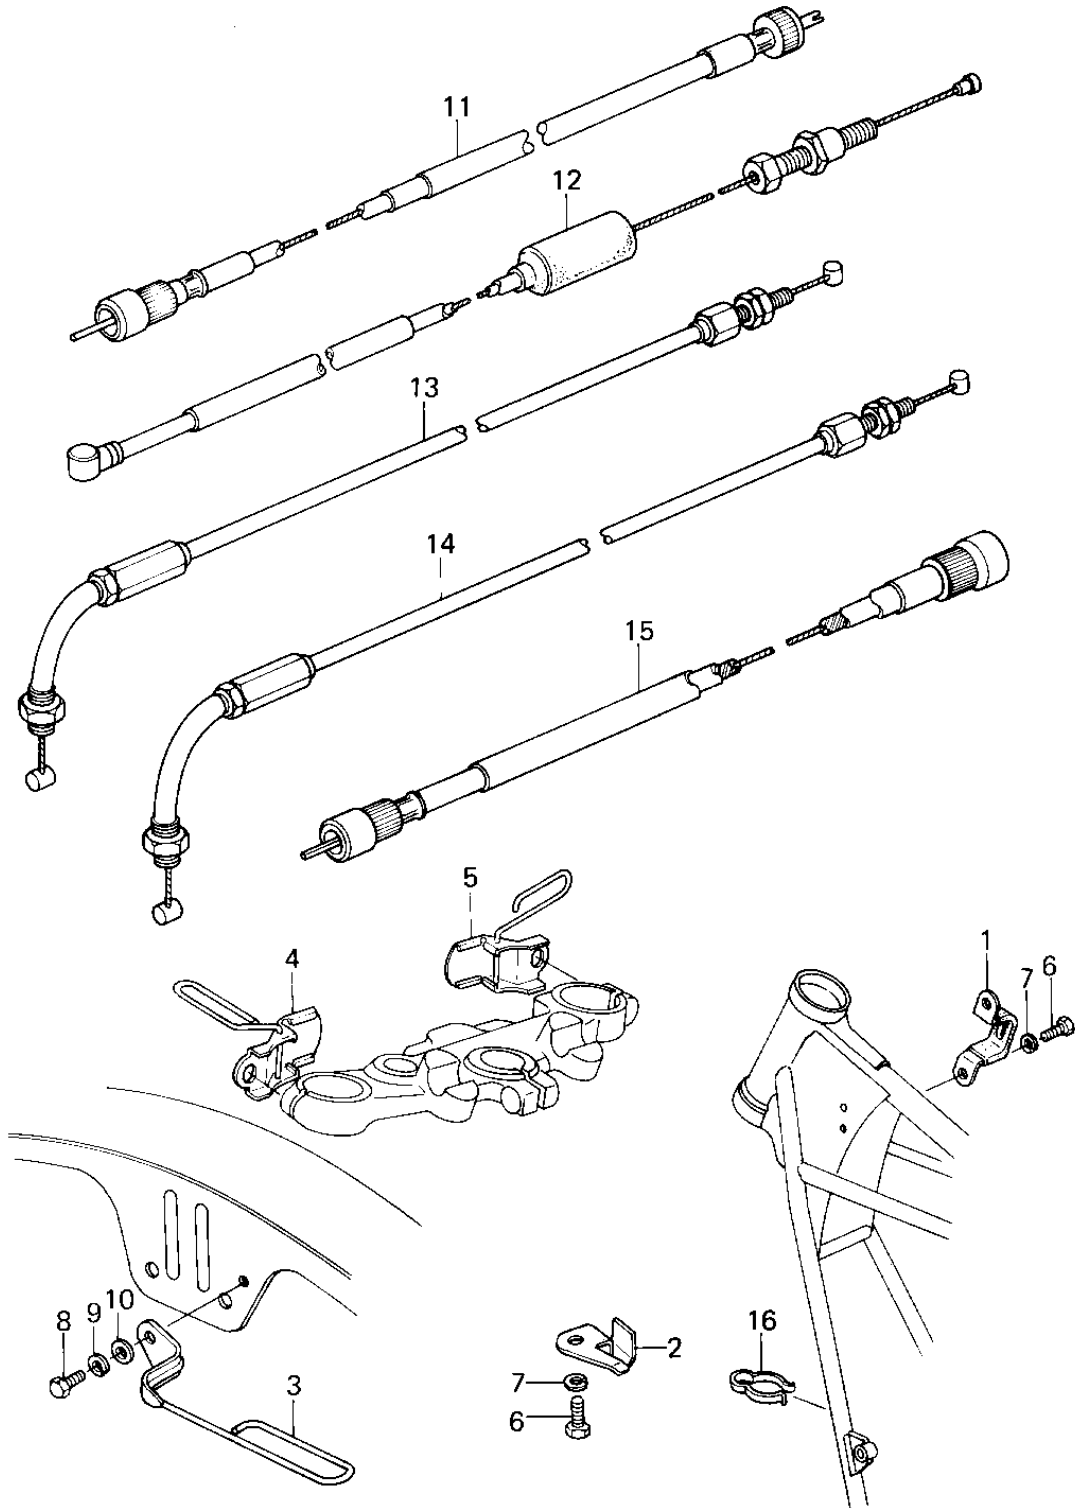

1980 KZ1300-A2 PARTS DIAGRAM

CABLES

1980 KZ1300-A2 PARTS LIST

CABLES

ITEM NAME	PART NUMBER	QUANTITY
GUIDE,TACHOMETER CABL (Ref # 1)	13070-1012	1
GUIDE,CLUTCH CABLE (Ref # 2)	13070-1013	1
GUIDE,SPEEDOMETER (Ref # 3)	13070-1015	1
GUIDE,CLUTCH CABLE (Ref # 4)	13070-1016	1
GUIDE,THROTTLE CABLE (Ref # 5)	13070-1017	1
BOLT-UPSET,6X12 (Ref # 6)	112G0612	1
WASHER SPRING 6MM (Ref # 7)	461F0600	1
BOLT-UPSET,6X12 (Ref # 8)	112G0612	1
WASHER SPRING 6MM (Ref # 9)	461F0600	1
WASHER PLAIN 6MM (Ref # 10)	411B0600	1
CABLE,SPEEDOMETER (Ref # 11)	54001-1013	1
CABLE-CLUTCH (Ref # 12)	54011-1139	1
CABLE,THROTTLE (Ref # 13)	54012-1027	1
CABLE,THROTTLE (Ref # 14)	54012-1028	1
CABLE,TACHOMETER (Ref # 15)	54018-1005	1
CLAMP,CABLE (Ref # 16)	92037-093	1