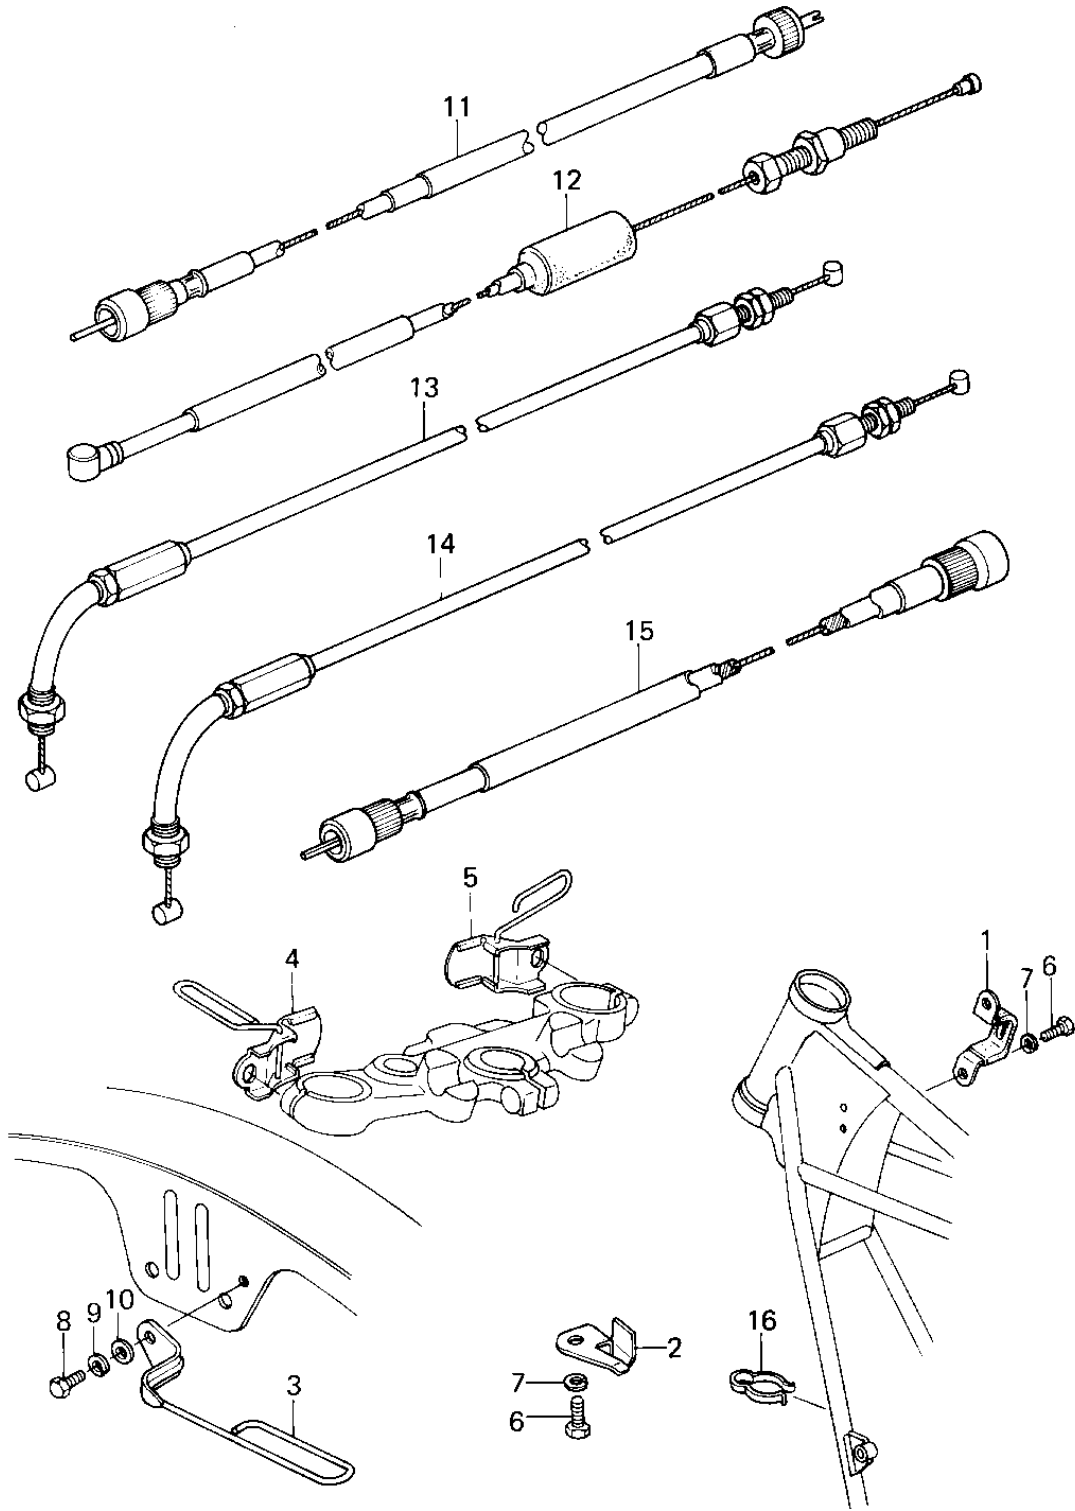

# 1981 KZ1300-A3 PARTS DIAGRAM

## CABLES

# 1981 KZ1300-A3 PARTS LIST

## CABLES

ITEM NAME	PART NUMBER	QUANTITY
GUIDE,TACHOMETER CABL (Ref # 1)	13070-1012	1
GUIDE,CLUTCH CABLE (Ref # 2)	13070-1013	1
GUIDE,SPEEDOMETER (Ref # 3)	13070-1015	1
GUIDE,CLUTCH CABLE (Ref # 4)	13070-1016	1
GUIDE,THROTTLE CABLE (Ref # 5)	13070-1017	1
BOLT-UPSET,6X12 (Ref # 6)	112G0612	3
WASHER SPRING 6MM (Ref # 7)	461F0600	3
BOLT-UPSET,6X12 (Ref # 8)	112G0612	1
WASHER SPRING 6MM (Ref # 9)	461F0600	1
WASHER PLAIN 6MM (Ref # 10)	411B0600	1
CABLE,SPEEDOMETER (Ref # 11)	54001-1013	1
CABLE-CLUTCH (Ref # 12)	54011-1139	1
CABLE,THROTTLE (Ref # 13)	54012-1027	1
CABLE,THROTTLE (Ref # 14)	54012-1028	1
CABLE,TACHOMETER (Ref # 15)	54018-1005	1
CLAMP,CABLE (Ref # 16)	92037-093	2