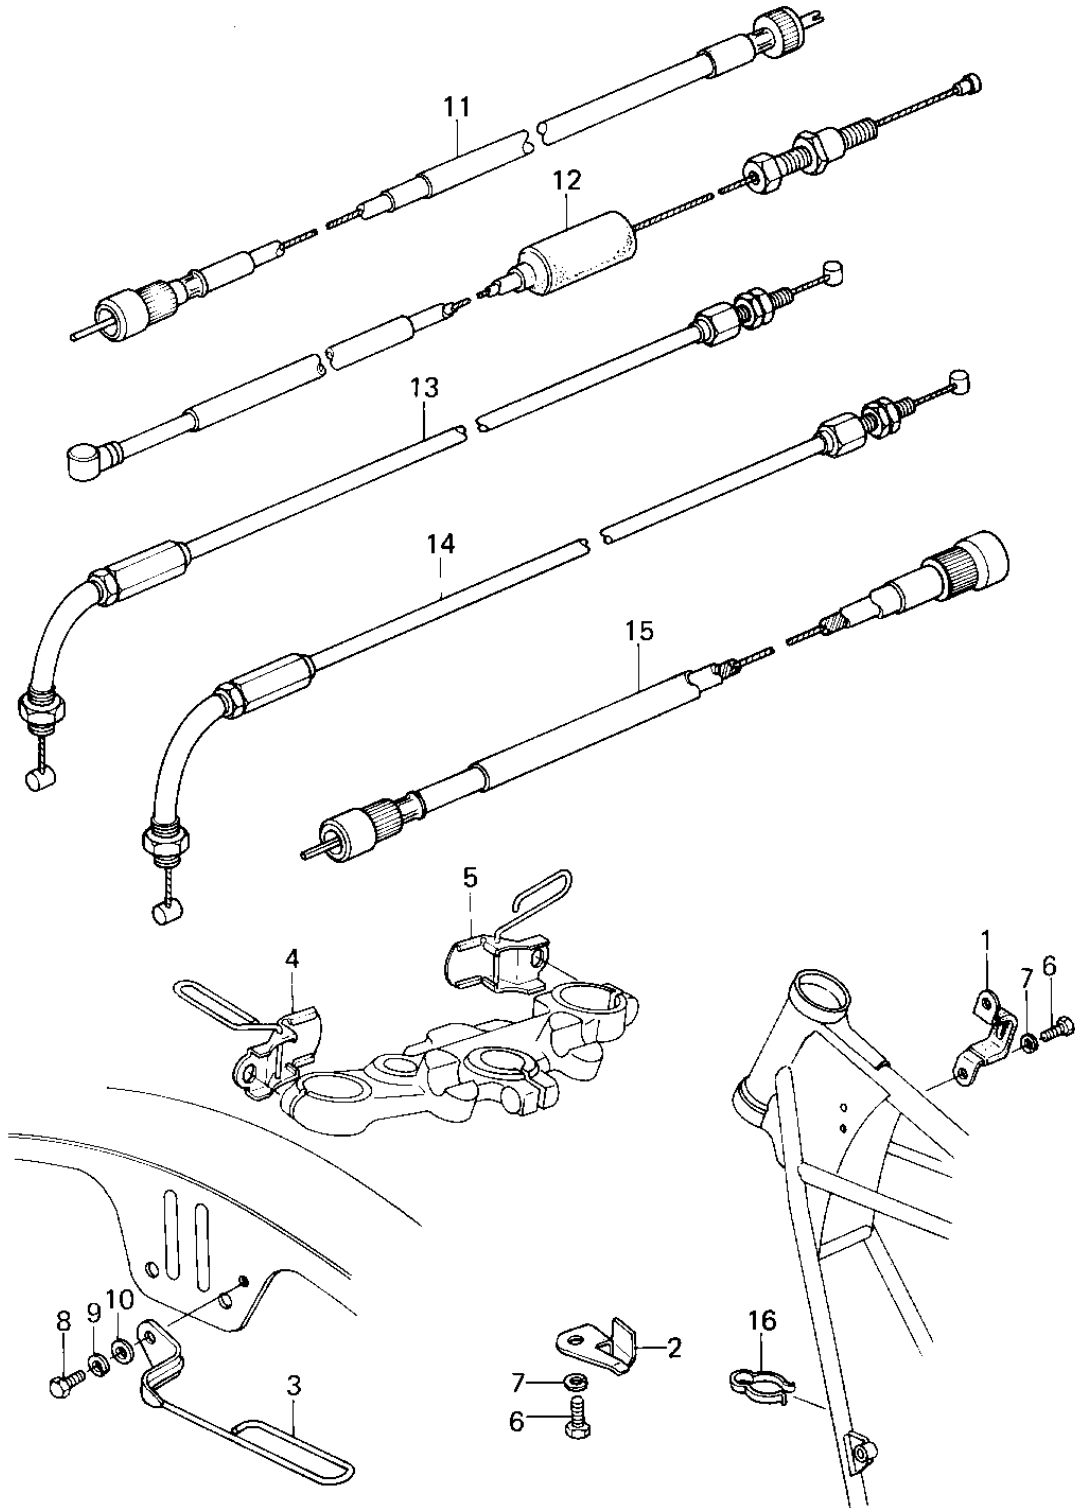

1981 KZ1300-A3 PARTS DIAGRAM

CABLES

1981 KZ1300-A3 PARTS LIST

CABLES

ITEM NAME	PART NUMBER	QUANTITY
GUIDE,TACHOMETER CABL (Ref # 1)	13070-1012	1
GUIDE,CLUTCH CABLE (Ref # 2)	13070-1013	1
GUIDE,SPEEDOMETER (Ref # 3)	13070-1015	1
GUIDE,CLUTCH CABLE (Ref # 4)	13070-1016	1
GUIDE,THROTTLE CABLE (Ref # 5)	13070-1017	1
BOLT-UPSET,6X12 (Ref # 6)	112G0612	3
WASHER SPRING 6MM (Ref # 7)	461F0600	3
BOLT-UPSET,6X12 (Ref # 8)	112G0612	1
WASHER SPRING 6MM (Ref # 9)	461F0600	1
WASHER PLAIN 6MM (Ref # 10)	411B0600	1
CABLE,SPEEDOMETER (Ref # 11)	54001-1013	1
CABLE-CLUTCH (Ref # 12)	54011-1139	1
CABLE,THROTTLE (Ref # 13)	54012-1027	1
CABLE,THROTTLE (Ref # 14)	54012-1028	1
CABLE,TACHOMETER (Ref # 15)	54018-1005	1
CLAMP,CABLE (Ref # 16)	92037-093	2