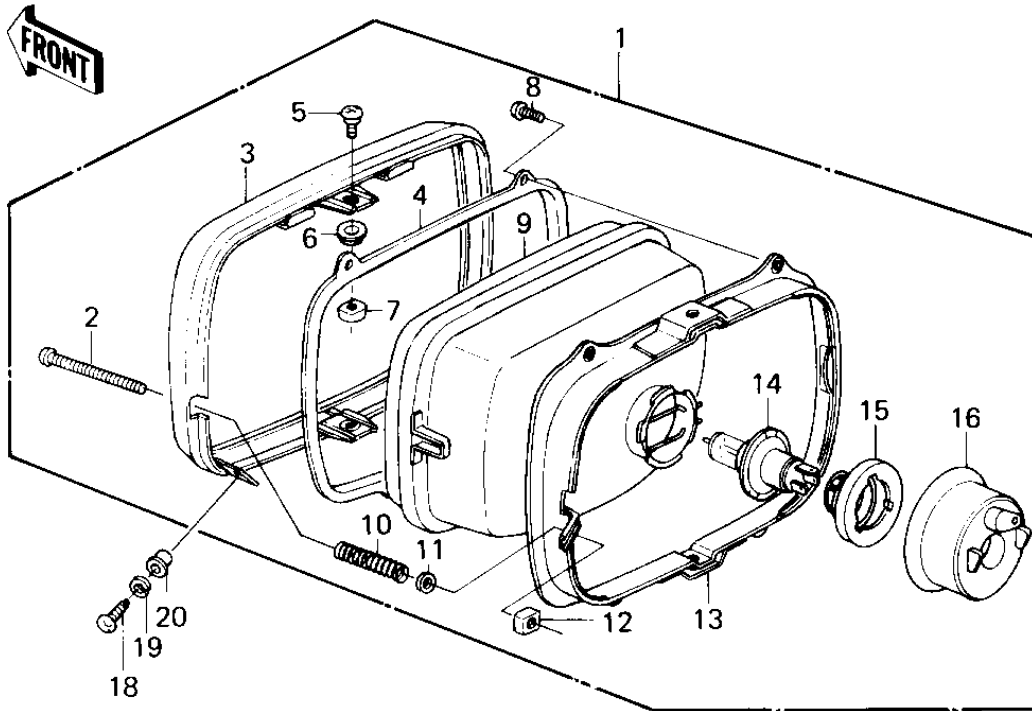

1980 KZ1300-A2 PARTS DIAGRAM

HEADLIGHT

1980 KZ1300-A2 PARTS LIST

HEADLIGHT

ITEM NAME	PART NUMBER	QUANTITY
LAMP-HEAD (Ref # 1)	23004-1075	1
SCREW,HEAD LAMP LENS (Ref # 2)	92009-1047	1
RIM,HEAD LAMP (Ref # 3)	23006-1005	1
RETAINER,HEAD LAMP (Ref # 4)	14020-1005	1
SCREW-PAN HEAD,5X12 (Ref # 5)	23019-023	1
WASHER-PLAIN,5MM (Ref # 6)	23021-012	1
NUT,HEAD LAMP RIM FIT (Ref # 7)	23020-023	1
SCREW PAN HEAD 3X8 (Ref # 8)	220B0308	1
LENS UNIT,HEAD LAMP (Ref # 9)	23007-1013	1
SPRING,HEAD LAMP LENS (Ref # 10)	92081-1103	1
WASHER (Ref # 11)	23021-004	1
NUT,4MM (Ref # 12)	23020-018	1
HOLDER,HEAD LAMP MOUN (Ref # 13)	13091-1035	1
BULB,12V-60/55W (Ref # 14)	92069-1002	1
HOLDER,HEAD LAMP SOCK (Ref # 15)	13091-1036	1
COVER,HEAD LAMP SOCKE (Ref # 16)	49016-1023	1
BODY-COMP-HEAD LAMP,F (Ref # 17)	23005-1024-21	1
SCREW-PAN HEAD,5MM (Ref # 18)	92011-024	1
WASHER SPRING 5MM (Ref # 19)	461F0500	1
WASHER (Ref # 20)	23021-010	1
NUT,HEAD LAMP BODY FT (Ref # 21)	92015-1050	1
NUT,8M/M (Ref # 22)	317B0800	1
WASHER SPRING 8MM (Ref # 23)	461F0800	1
COLLAR,HEAD LAMP FITT (Ref # 24)	92027-1131	1
DAMPER,HEAD LAMP FITT (Ref # 25)	92075-1110	1
DAMPER,HEAD LAMP FITT (Ref # 26)	92075-1109	1
WASHER,PLAIN,8MM (Ref # 27)	411D0800	1
BOLT 8X38 (Ref # 28)	92001-1405	1
BOLT 8X38 (Ref # 28)	92001-1405	1

1980 KZ1300-A2 PARTS LIST

HEADLIGHT

ITEM NAME	PART NUMBER	QUANTITY
BRACKET,HEAD LAMP BDY (Ref # 29)	11034-1289	1
WASHER PLAIN 6MM (Ref # 30)	411B0600	1
WASHER SPRING 6MM (Ref # 31)	461F0600	1
BOLT-UPSET,6X16 (Ref # 32)	112G0616	1
WASHER 6.5X20X1.6T (Ref # 33)	92022-125	1
NUT,LOCK 6MM (Ref # 34)	92017-014	1
DAMPER RUBBER,RR FENR (Ref # 35)	92075-209	1
COLLAR (Ref # 36)	92027-241	1
BRACKET,HEAD LAMP BDY (Ref # 37)	11034-1290	1
BRACKET,HEAD LAMP (Ref # 37)	11036-1042	1
BOLT-UPSET (Ref # 38)	112G0630	1
WASHER PLAIN 6MM (Ref # 39)	411B0600	1