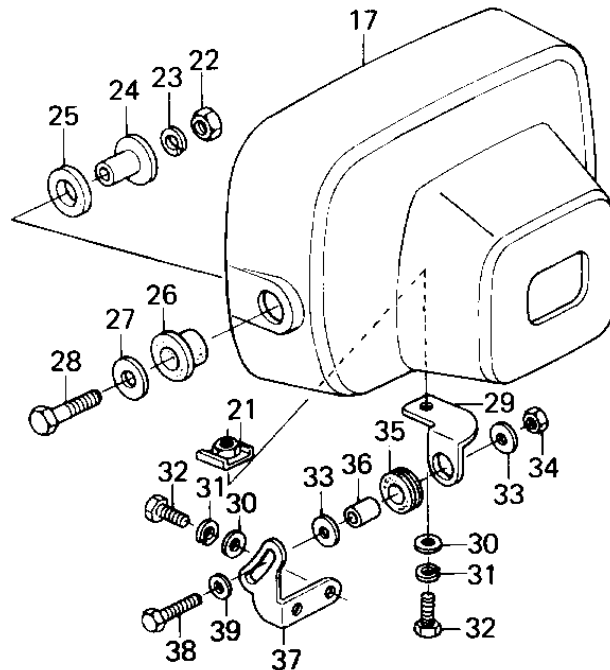

1980 KZ1300-A2 PARTS DIAGRAM

HEADLIGHT

1980 KZ1300-A2 PARTS LIST

HEADLIGHT

ITEM NAME	PART NUMBER	QUANTITY
LAMP-HEAD (Ref # 1)	23004-1075	1
SCREW,HEAD LAMP LENS (Ref # 2)	92009-1047	1
RIM,HEAD LAMP (Ref # 3)	23006-1005	1
RETAINER,HEAD LAMP (Ref # 4)	14020-1005	1
SCREW-PAN HEAD,5X12 (Ref # 5)	23019-023	1
WASHER-PLAIN,5MM (Ref # 6)	23021-012	1
NUT,HEAD LAMP RIM FIT (Ref # 7)	23020-023	1
SCREW PAN HEAD 3X8 (Ref # 8)	220B0308	1
LENS UNIT,HEAD LAMP (Ref # 9)	23007-1013	1
SPRING,HEAD LAMP LENS (Ref # 10)	92081-1103	1
WASHER (Ref # 11)	23021-004	1
NUT,4MM (Ref # 12)	23020-018	1
HOLDER,HEAD LAMP MOUN (Ref # 13)	13091-1035	1
BULB,12V-60/55W (Ref # 14)	92069-1002	1
HOLDER,HEAD LAMP SOCK (Ref # 15)	13091-1036	1
COVER,HEAD LAMP SOCKE (Ref # 16)	49016-1023	1
BODY-COMP-HEAD LAMP,F (Ref # 17)	23005-1024-21	1
SCREW-PAN HEAD,5MM (Ref # 18)	92011-024	1
WASHER SPRING 5MM (Ref # 19)	461F0500	1
WASHER (Ref # 20)	23021-010	1
NUT,HEAD LAMP BODY FT (Ref # 21)	92015-1050	1
NUT,8M/M (Ref # 22)	317B0800	1
WASHER SPRING 8MM (Ref # 23)	461F0800	1
COLLAR,HEAD LAMP FITT (Ref # 24)	92027-1131	1
DAMPER,HEAD LAMP FITT (Ref # 25)	92075-1110	1
DAMPER,HEAD LAMP FITT (Ref # 26)	92075-1109	1
WASHER,PLAIN,8MM (Ref # 27)	411D0800	1
BOLT 8X38 (Ref # 28)	92001-1405	1
BOLT 8X38 (Ref # 28)	92001-1405	1

1980 KZ1300-A2 PARTS LIST

HEADLIGHT

ITEM NAME	PART NUMBER	QUANTITY
BRACKET,HEAD LAMP BDY (Ref # 29)	11034-1289	1
WASHER PLAIN 6MM (Ref # 30)	411B0600	1
WASHER SPRING 6MM (Ref # 31)	461F0600	1
BOLT-UPSET,6X16 (Ref # 32)	112G0616	1
WASHER 6.5X20X1.6T (Ref # 33)	92022-125	1
NUT,LOCK 6MM (Ref # 34)	92017-014	1
DAMPER RUBBER,RR FENR (Ref # 35)	92075-209	1
COLLAR (Ref # 36)	92027-241	1
BRACKET,HEAD LAMP BDY (Ref # 37)	11034-1290	1
BRACKET,HEAD LAMP (Ref # 37)	11036-1042	1
BOLT-UPSET (Ref # 38)	112G0630	1
WASHER PLAIN 6MM (Ref # 39)	411B0600	1