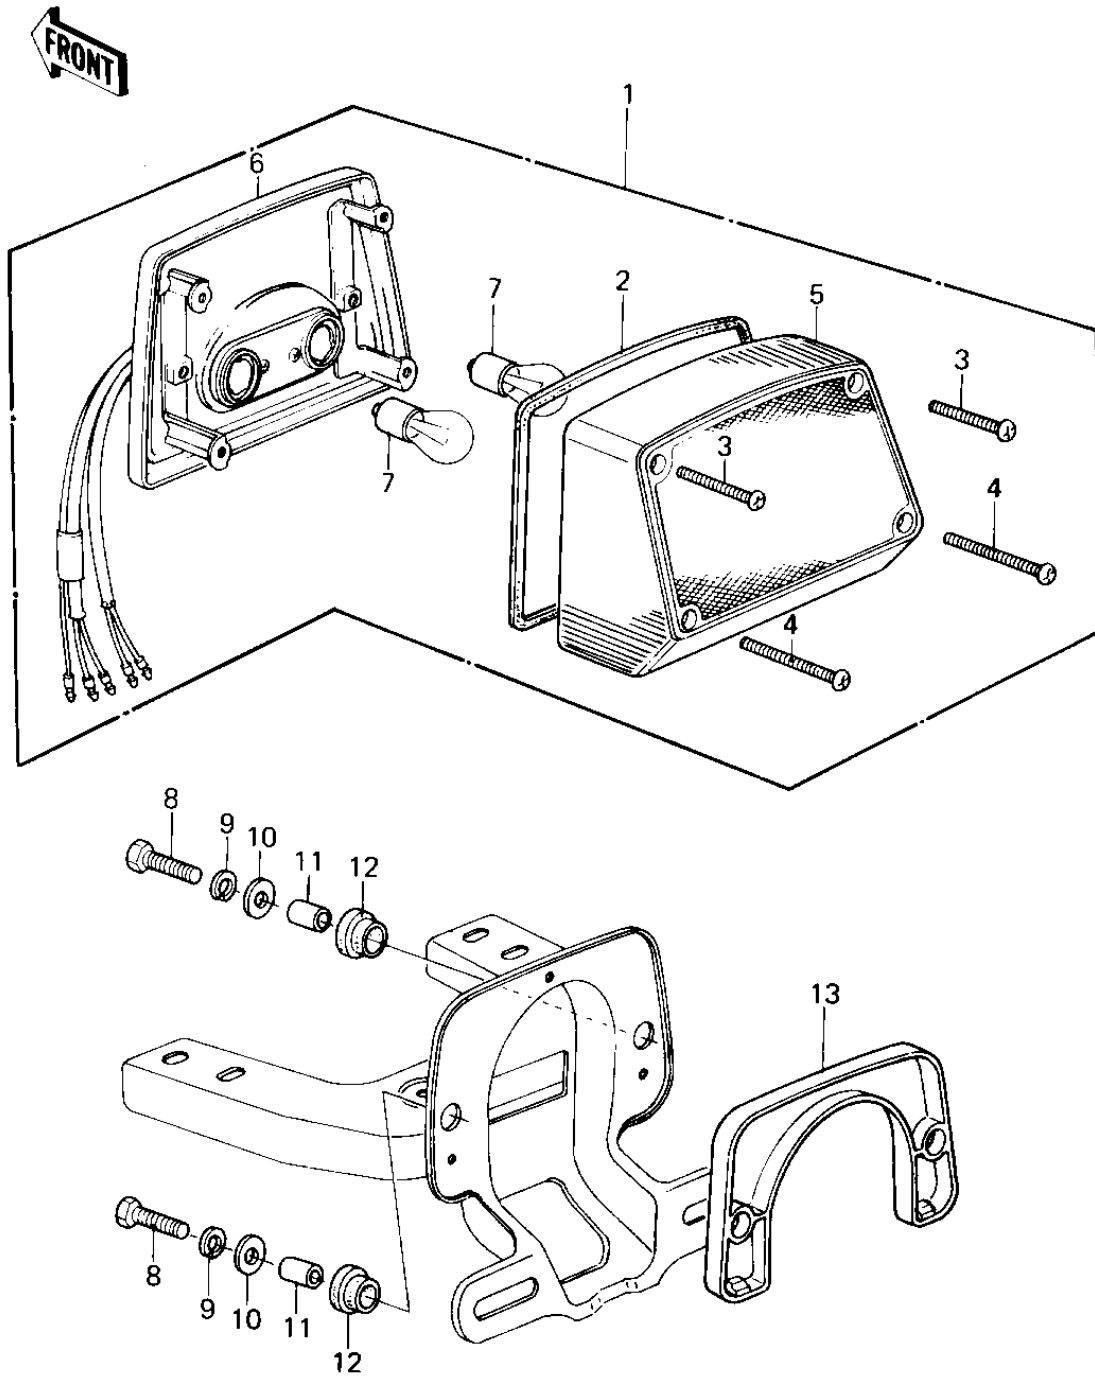

1979 KZ1300-A1 PARTS DIAGRAM

TAILLIGHT

1979 KZ1300-A1 PARTS LIST

TAILLIGHT

ITEM NAME	PART NUMBER	QUANTITY
LAMP ASSY,TAIL (Ref # 1)	23025-1007	1
GASKET,TAIL LAMP LENS (Ref # 2)	11009-1098	1
GASKET,TAIL LAMP LENS (Ref # 2)	11009-1098	1
SCREW,PAN HEAD,4X45 (Ref # 3)	220E0445A	2
SCREW-PAN-CROS (Ref # 4)	220R0460	2
LENS,TAIL LAMP (Ref # 5)	23026-1004	1
BODY,TAIL LAMP (Ref # 6)	23027-1003	1
BULB,12V 32/3CP (Ref # 7)	92069-059	2
BOLT-UPSET (Ref # 8)	112G0625	2
WASHER SPRING 6MM (Ref # 9)	461F0600	2
WASHER 6.5X20X1.6T (Ref # 10)	92022-125	2
COLLAR 6.8X10X14.5 (Ref # 11)	92027-156	2
DAMPER RUBBER (Ref # 12)	92075-1092	2
DAMPER RUBBER,TAIL LP (Ref # 13)	92075-1111	1