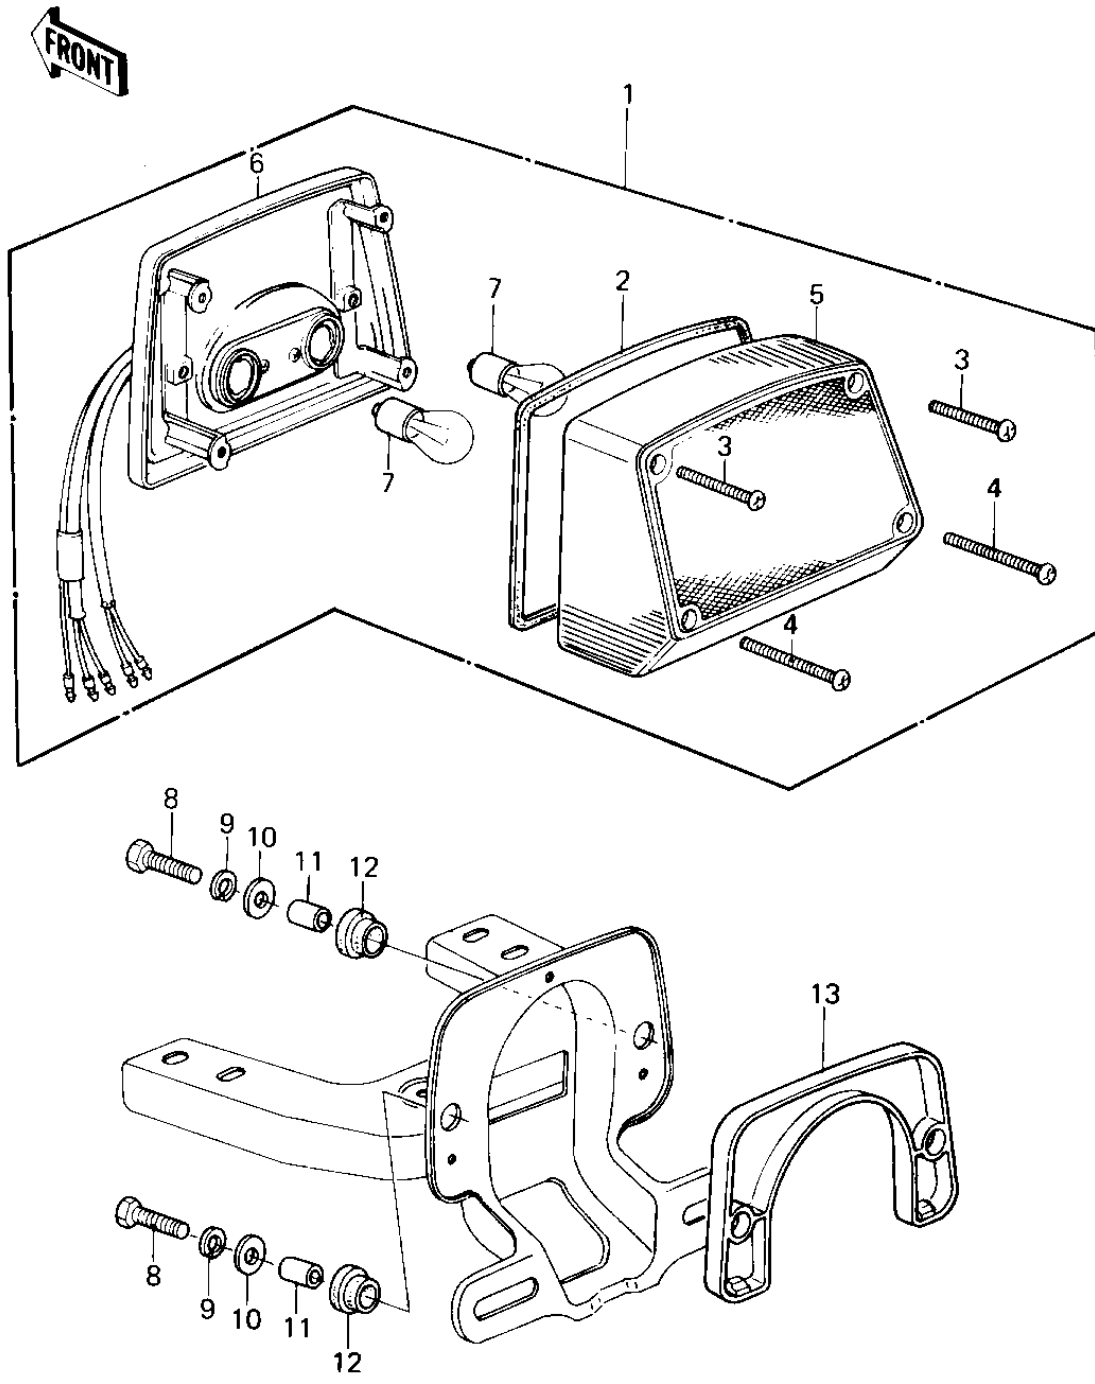

# 1979 KZ1300-A1 PARTS DIAGRAM

## TAILLIGHT

### TAILLIGHT

| ITEM NAME                        | PART NUMBER | QUANTITY |
|----------------------------------|-------------|----------|
| LAMP ASSY,TAIL (Ref # 1)         | 23025-1007  | 1        |
| GASKET,TAIL LAMP LENS (Ref # 2)  | 11009-1098  | 1        |
| GASKET,TAIL LAMP LENS (Ref # 2)  | 11009-1098  | 1        |
| SCREW,PAN HEAD,4X45 (Ref # 3)    | 220E0445A   | 2        |
| SCREW-PAN-CROS (Ref # 4)         | 220R0460    | 2        |
| LENS,TAIL LAMP (Ref # 5)         | 23026-1004  | 1        |
| BODY,TAIL LAMP (Ref # 6)         | 23027-1003  | 1        |
| BULB,12V 32/3CP (Ref # 7)        | 92069-059   | 2        |
| BOLT-UPSET (Ref # 8)             | 112G0625    | 2        |
| WASHER SPRING 6MM (Ref # 9)      | 461F0600    | 2        |
| WASHER 6.5X20X1.6T (Ref # 10)    | 92022-125   | 2        |
| COLLAR 6.8X10X14.5 (Ref # 11)    | 92027-156   | 2        |
| DAMPER RUBBER (Ref # 12)         | 92075-1092  | 2        |
| DAMPER RUBBER,TAIL LP (Ref # 13) | 92075-1111  | 1        |