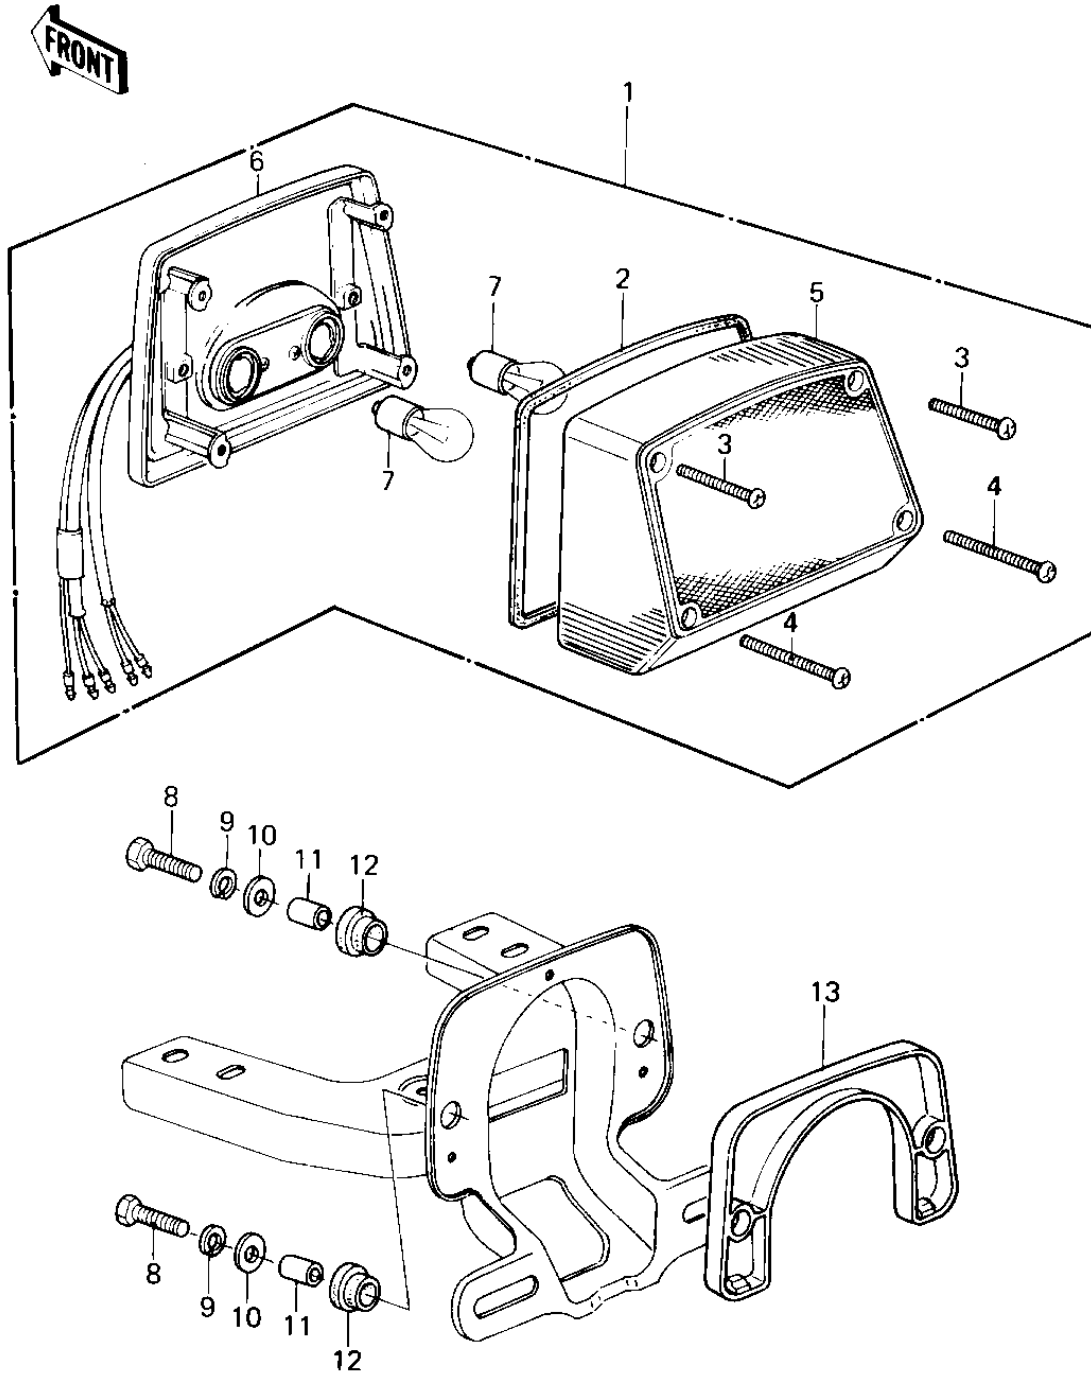

# 1980 KZ1300-A2 PARTS DIAGRAM

## TAILLIGHT

## TAILLIGHT

ITEM NAME	PART NUMBER	QUANTITY
LAMP ASSY,TAIL (Ref # 1)	23025-1007	1
GASKET,TAIL LAMP LENS (Ref # 2)	11009-1098	1
GASKET,TAIL LAMP LENS (Ref # 2)	11009-1098	1
SCREW,PAN HEAD,4X45 (Ref # 3)	220E0445A	1
SCREW-PAN-CROS (Ref # 4)	220R0460	1
LENS,TAIL LAMP (Ref # 5)	23026-1004	1
BODY,TAIL LAMP (Ref # 6)	23027-1003	1
BULB,12V 32/3CP (Ref # 7)	92069-059	1
BOLT-UPSET (Ref # 8)	112G0625	1
WASHER SPRING 6MM (Ref # 9)	461F0600	1
WASHER 6.5X20X1.6T (Ref # 10)	92022-125	1
COLLAR 6.8X10X14.5 (Ref # 11)	92027-156	1
DAMPER RUBBER (Ref # 12)	92075-1092	1
DAMPER RUBBER,TAIL LP (Ref # 13)	92075-1111	1