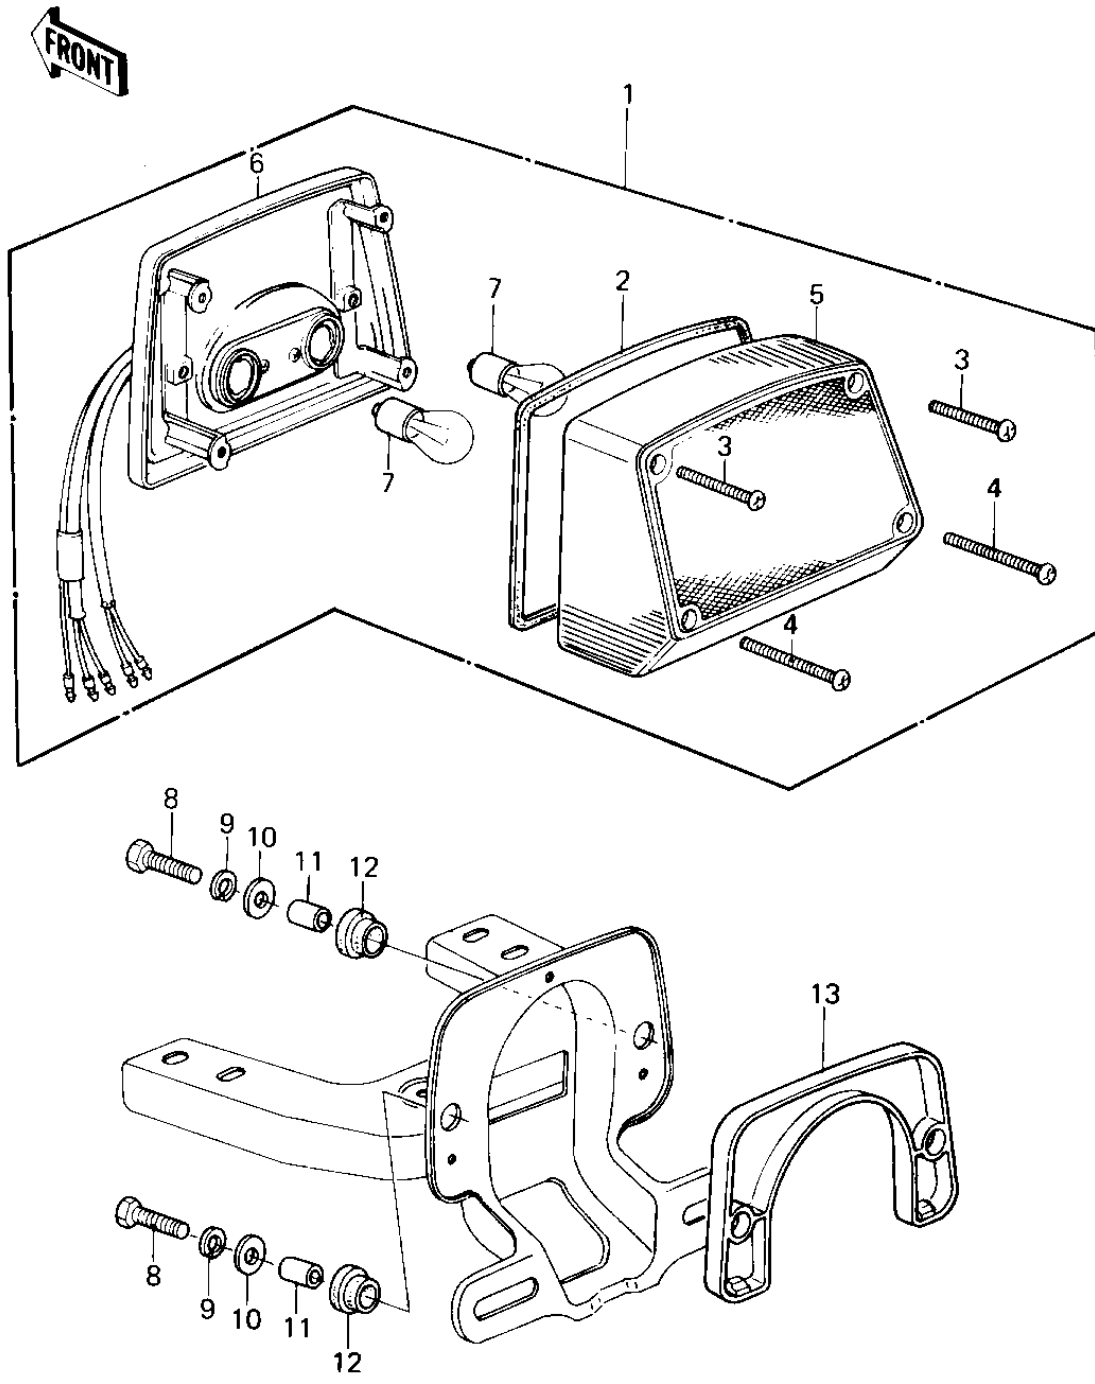

1980 KZ1300-A2 PARTS DIAGRAM

TAILLIGHT

1980 KZ1300-A2 PARTS LIST

TAILLIGHT

ITEM NAME	PART NUMBER	QUANTITY
LAMP ASSY,TAIL (Ref # 1)	23025-1007	1
GASKET,TAIL LAMP LENS (Ref # 2)	11009-1098	1
GASKET,TAIL LAMP LENS (Ref # 2)	11009-1098	1
SCREW,PAN HEAD,4X45 (Ref # 3)	220E0445A	1
SCREW-PAN-CROS (Ref # 4)	220R0460	1
LENS,TAIL LAMP (Ref # 5)	23026-1004	1
BODY,TAIL LAMP (Ref # 6)	23027-1003	1
BULB,12V 32/3CP (Ref # 7)	92069-059	1
BOLT-UPSET (Ref # 8)	112G0625	1
WASHER SPRING 6MM (Ref # 9)	461F0600	1
WASHER 6.5X20X1.6T (Ref # 10)	92022-125	1
COLLAR 6.8X10X14.5 (Ref # 11)	92027-156	1
DAMPER RUBBER (Ref # 12)	92075-1092	1
DAMPER RUBBER,TAIL LP (Ref # 13)	92075-1111	1