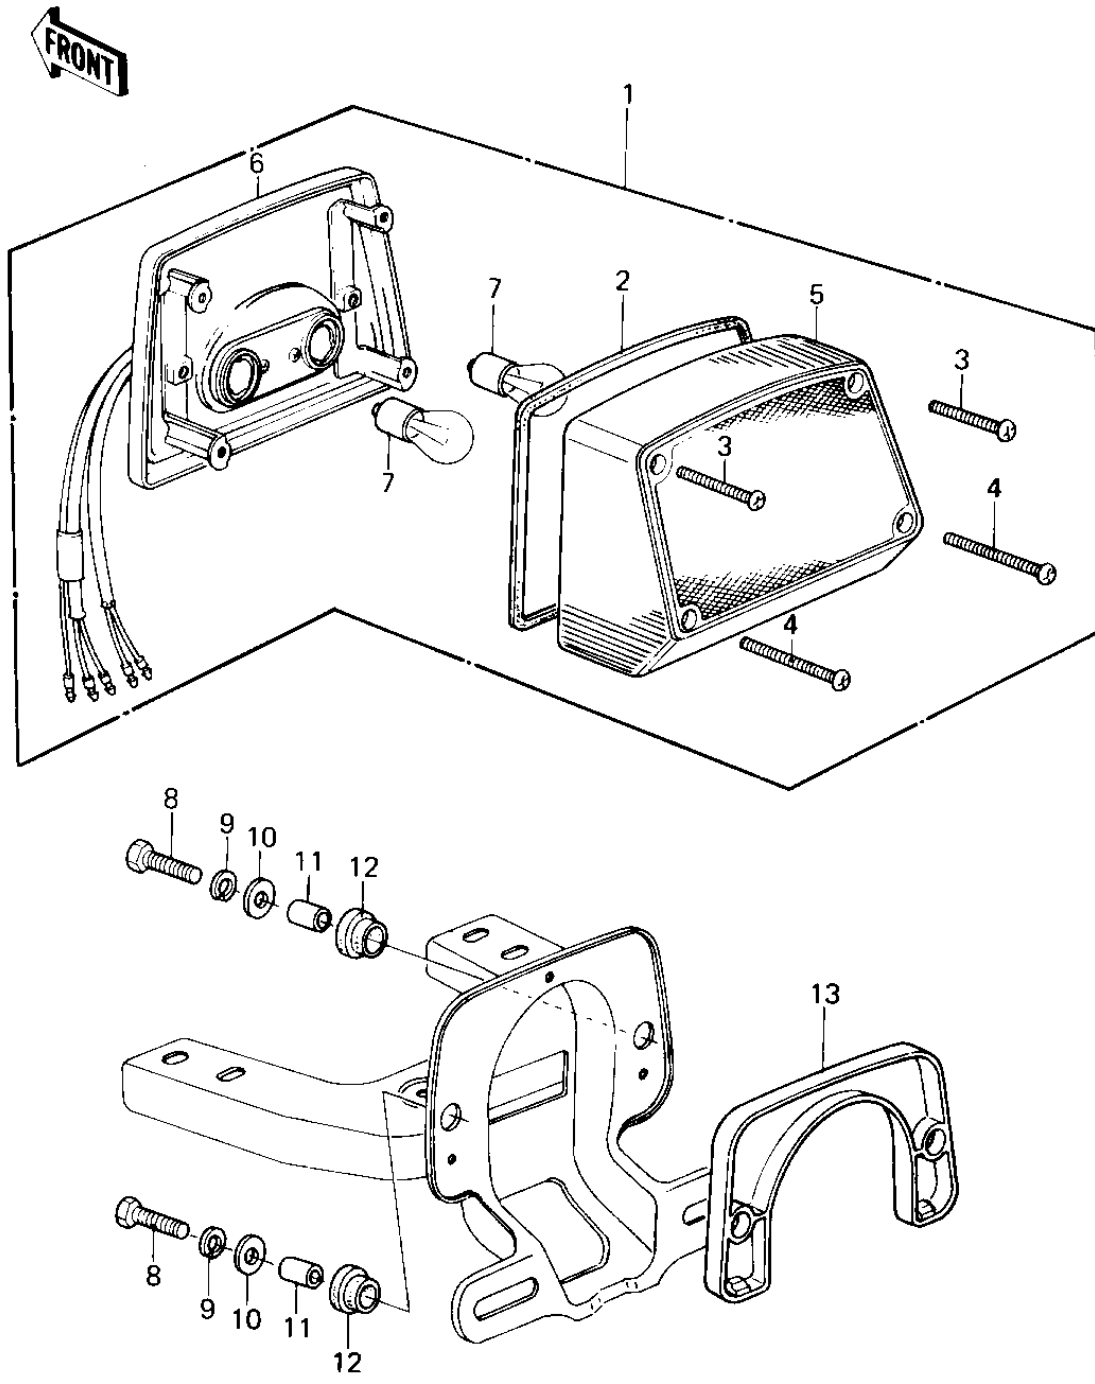

# 1981 KZ1300-A3 PARTS DIAGRAM

## TAILLIGHT

## TAILLIGHT

ITEM NAME	PART NUMBER	QUANTITY
LAMP ASSY,TAIL (Ref # 1)	23025-1007	1
GASKET,TAIL LAMP LENS (Ref # 2)	11009-1098	1
GASKET,TAIL LAMP LENS (Ref # 2)	11009-1098	1
SCREW,PAN HEAD,4X45 (Ref # 3)	220E0445A	2
SCREW-PAN-CROS (Ref # 4)	220R0460	2
LENS,TAIL LAMP (Ref # 5)	23026-1004	1
BODY,TAIL LAMP (Ref # 6)	23027-1003	1
BULB,12V 32/3CP (Ref # 7)	92069-059	2
BOLT-UPSET (Ref # 8)	112G0625	2
WASHER SPRING 6MM (Ref # 9)	461F0600	2
WASHER 6.5X20X1.6T (Ref # 10)	92022-125	2
COLLAR 6.8X10X14.5 (Ref # 11)	92027-156	2
DAMPER RUBBER (Ref # 12)	92075-1092	2
DAMPER RUBBER,TAIL LP (Ref # 13)	92075-1111	1