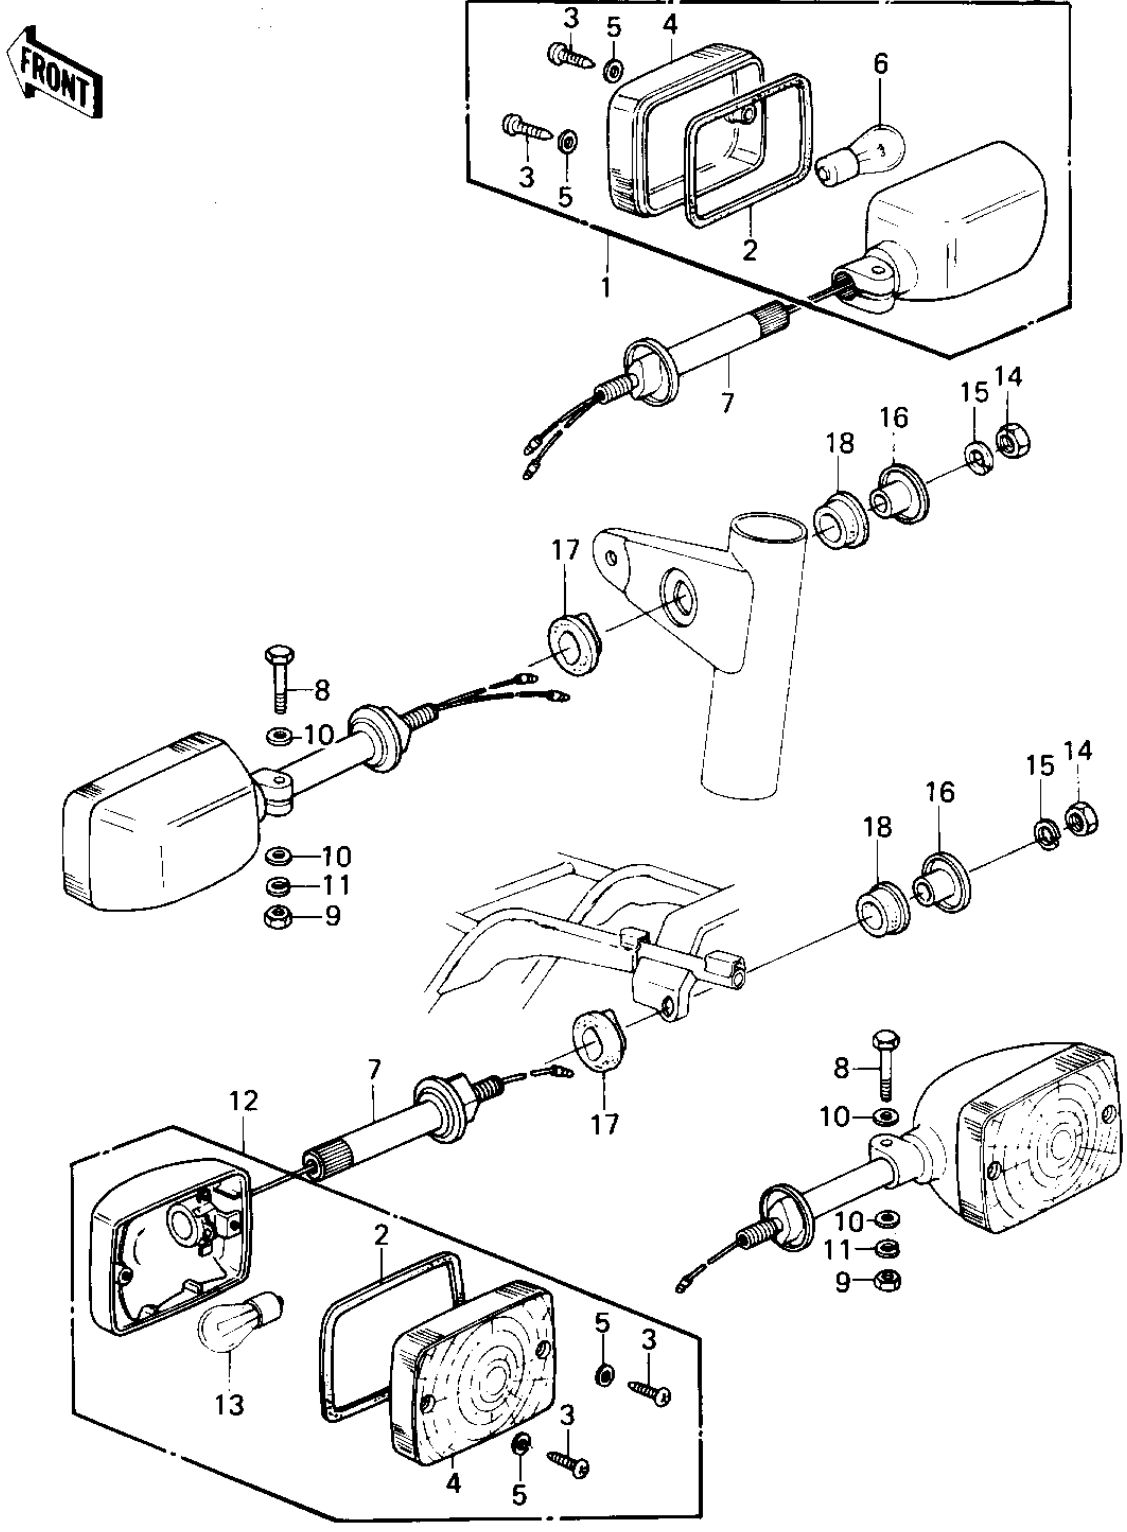

1979 KZ1300-A1 PARTS DIAGRAM

TURN SIGNALS

1979 KZ1300-A1 PARTS LIST

TURN SIGNALS

ITEM NAME	PART NUMBER	QUANTITY
LAMP ASSY,TURN SIGNAL (Ref # 1)	23040-1021	2
GASKET,TURN SIGNAL (Ref # 2)	11009-1102	4
SCREW,PAN HEAD,4X16 (Ref # 3)	220E0416A	8
LENS SIGNAL LAMP FR (Ref # 4)	23048-1020	4
WASHER-PLAIN,4MM (Ref # 5)	23058-002	8
BULB,12V 23/8W (Ref # 6)	92069-060	2
BRACKET,TURN SIGNAL (Ref # 7)	23051-1023	4
BOLT-UPSET (Ref # 8)	112G0630	4
NUT 6MM (Ref # 9)	311B0600	4
WASHER PLAIN 6MM (Ref # 10)	411B0600	8
WASHER SPRING 6MM (Ref # 11)	461F0600	4
LAMP,ASSY,TURN SIGNAL (Ref # 12)	23040-1022	2
BULB 12V 32CP (Ref # 13)	92069-055	2
WASHER SPRING 10MM (Ref # 15)	461F1000	4
COLLAR (Ref # 16)	92027-147	4
DAMPER RUBBER (Ref # 17)	92075-128	4
DAMPER RUBBER,SIG LM (Ref # 18)	92075-158	4