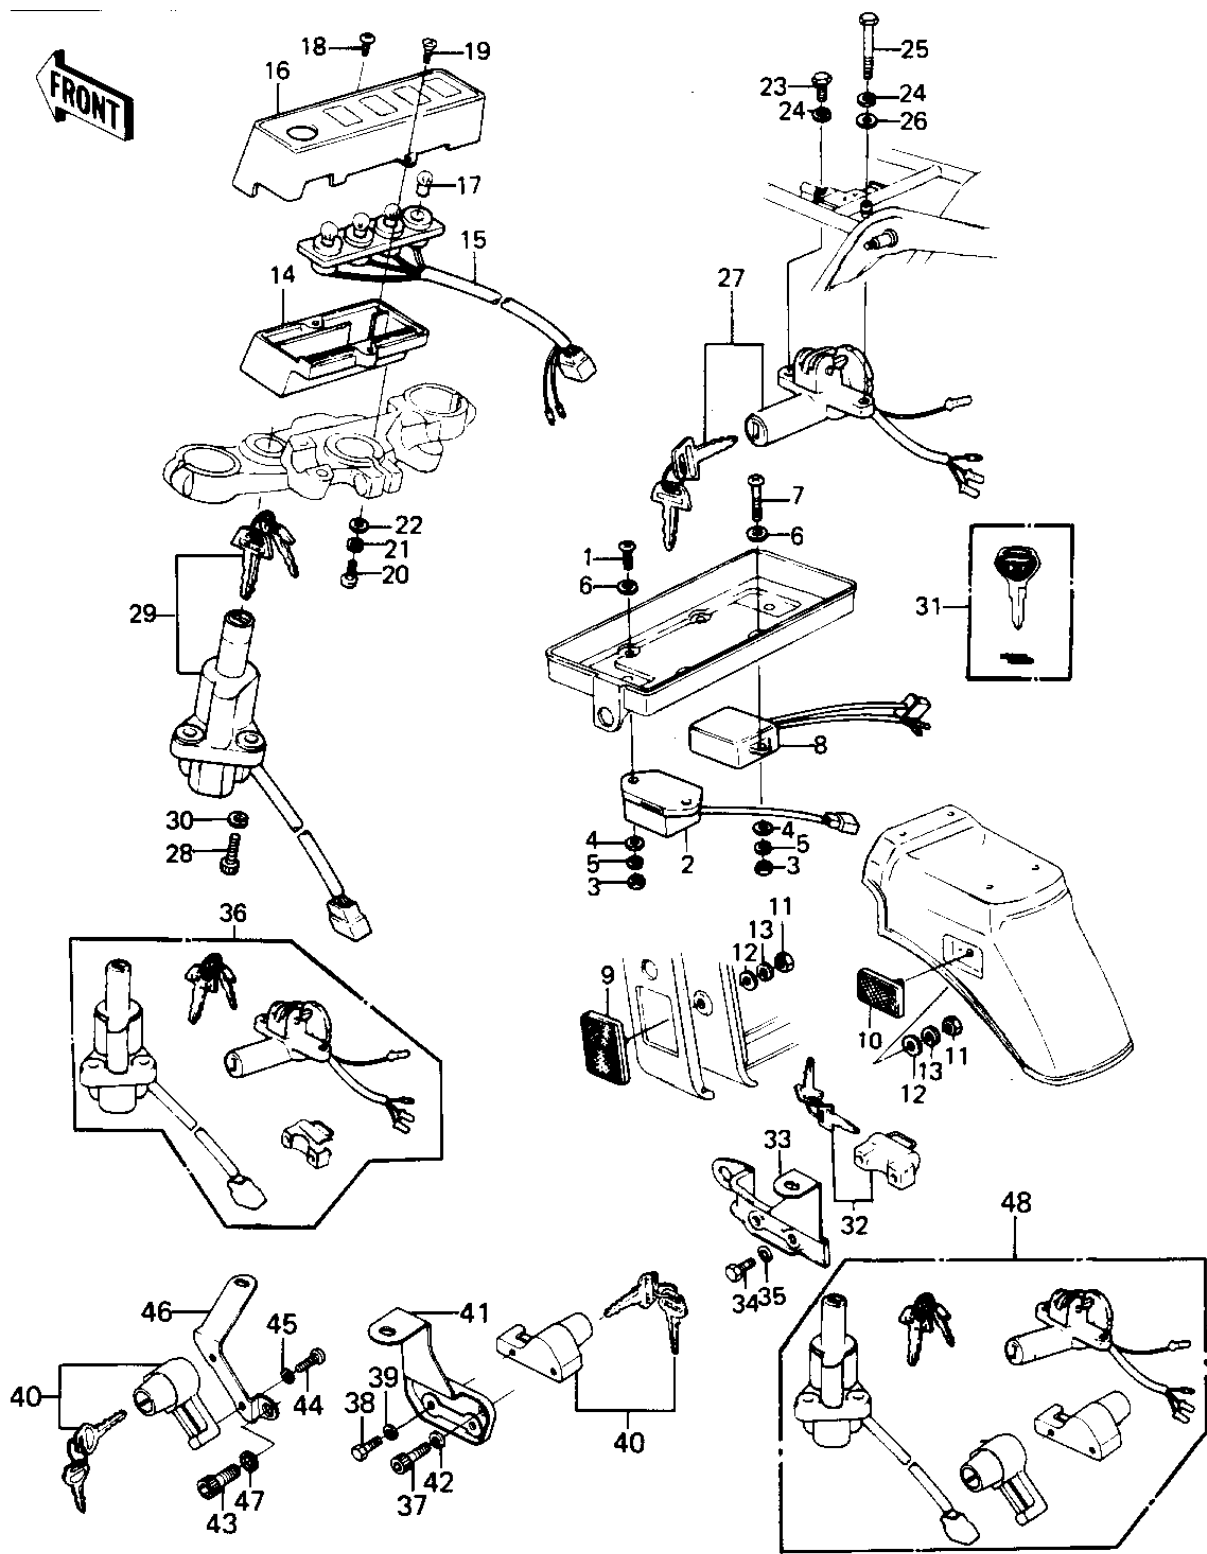

1979 KZ1300-A1 PARTS DIAGRAM

IGNITION SWITCH/LOCKS/REFLECTORS