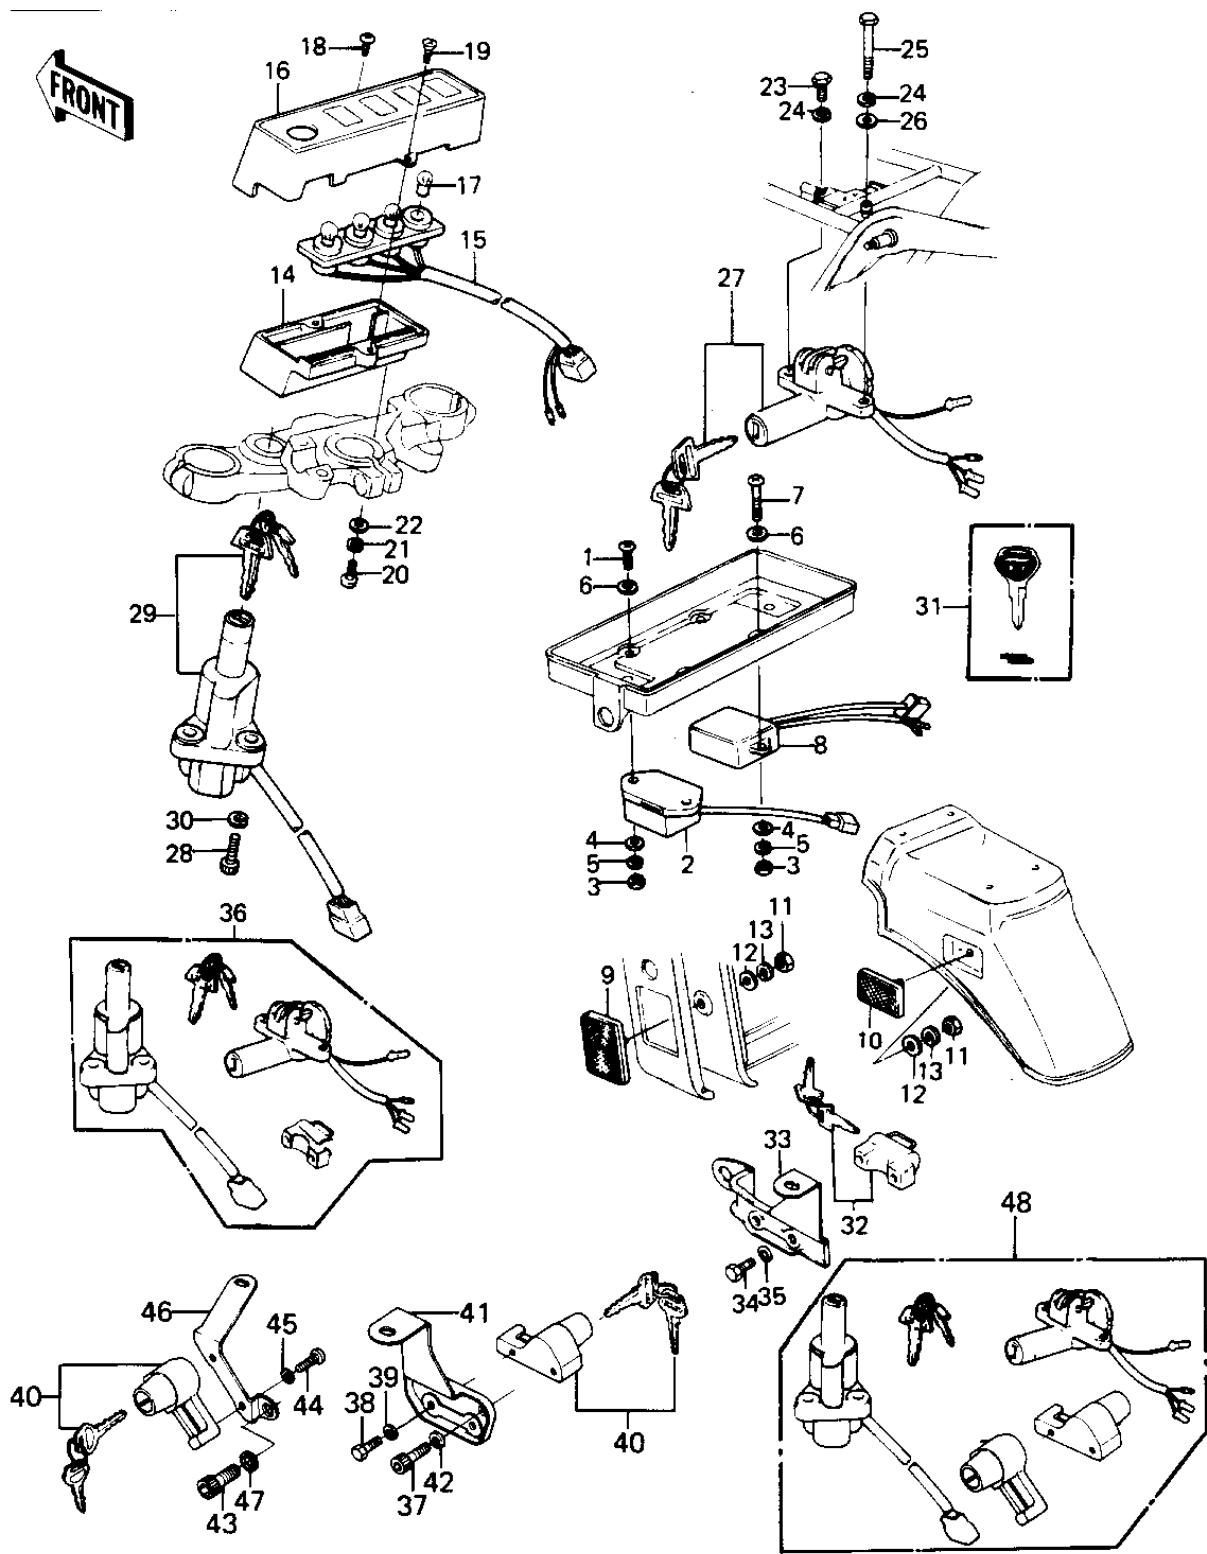

1979 KZ1300-A1 PARTS DIAGRAM

IGNITION SWITCH/LOCKS/REFLECTORS

1979 KZ1300-A1 PARTS LIST

IGNITION SWITCH/LOCKS/REFLECTORS

ITEM NAME	PART NUMBER	QUANTITY
SCREW PAN HEAD 6X20 (Ref # 1)	220B0620	2
SWITCH,RESERVE LIGHTI (Ref # 2)	27010-1024	1
NUT 6MM (Ref # 3)	311B0600	4
NUT,LOCK 6MM (Ref # 3)	92017-014	4
WASHER PLAIN 6MM (Ref # 4)	410B0600	4
WASHER SPRING 6MM (Ref # 5)	461F0600	4
WASHER PLAIN (Ref # 6)	92022-024	4
SCREW PAN HEAD 6X35 (Ref # 7)	220B0635	2
SWITCH,TURN SIGNAL OP (Ref # 8)	27010-1016	1
REFLECTOR,REFLEX(FRON (Ref # 9)	28012-1003	2
REFLECTOR-REFLEX,RR (Ref # 10)	28012-1054	2
NUT,5MM (Ref # 11)	311B0500	4
WASHER PLAIN 5MM (Ref # 12)	411B0500	4
WASHER SPRING 5MM (Ref # 13)	461F0500	4
LAMP ASSY,PILOT (Ref # 14~19)	23016-1014	1
COVER,PILOT LAMP,LOWE (Ref # 14)	14025-1117	1
SOCKET ASSY,PILOT LAM (Ref # 15)	23008-1041	1
COVER,PILOT LAMP,UPPE (Ref # 16)	25023-1014	1
BULB 12V 3W (Ref # 17)	92069-018	4
SCREW,TAPPING,3.5X10 (Ref # 18)	92009-1073	1
SCREW,CNTSNK HED,4X10 (Ref # 19)	92009-1074	1
SCREW, PAN HEAD, 5 X 16 (Ref # 20)	220B0516A	2
WASHER SPRING 5MM (Ref # 21)	461F0500	2
WASHER PLAIN 5MM (Ref # 22)	411B0500	2
BOLT-UPSET,6X12 (Ref # 23)	112G0612	1
WASHER SPRING 6MM (Ref # 24)	461F0600	2
BOLT-UPSET (Ref # 25)	112G0645	1
WASHER PLAIN 6MM (Ref # 26)	411B0600	1
LOCK ASSY,SEAT (Ref # 27)	27016-5027	1