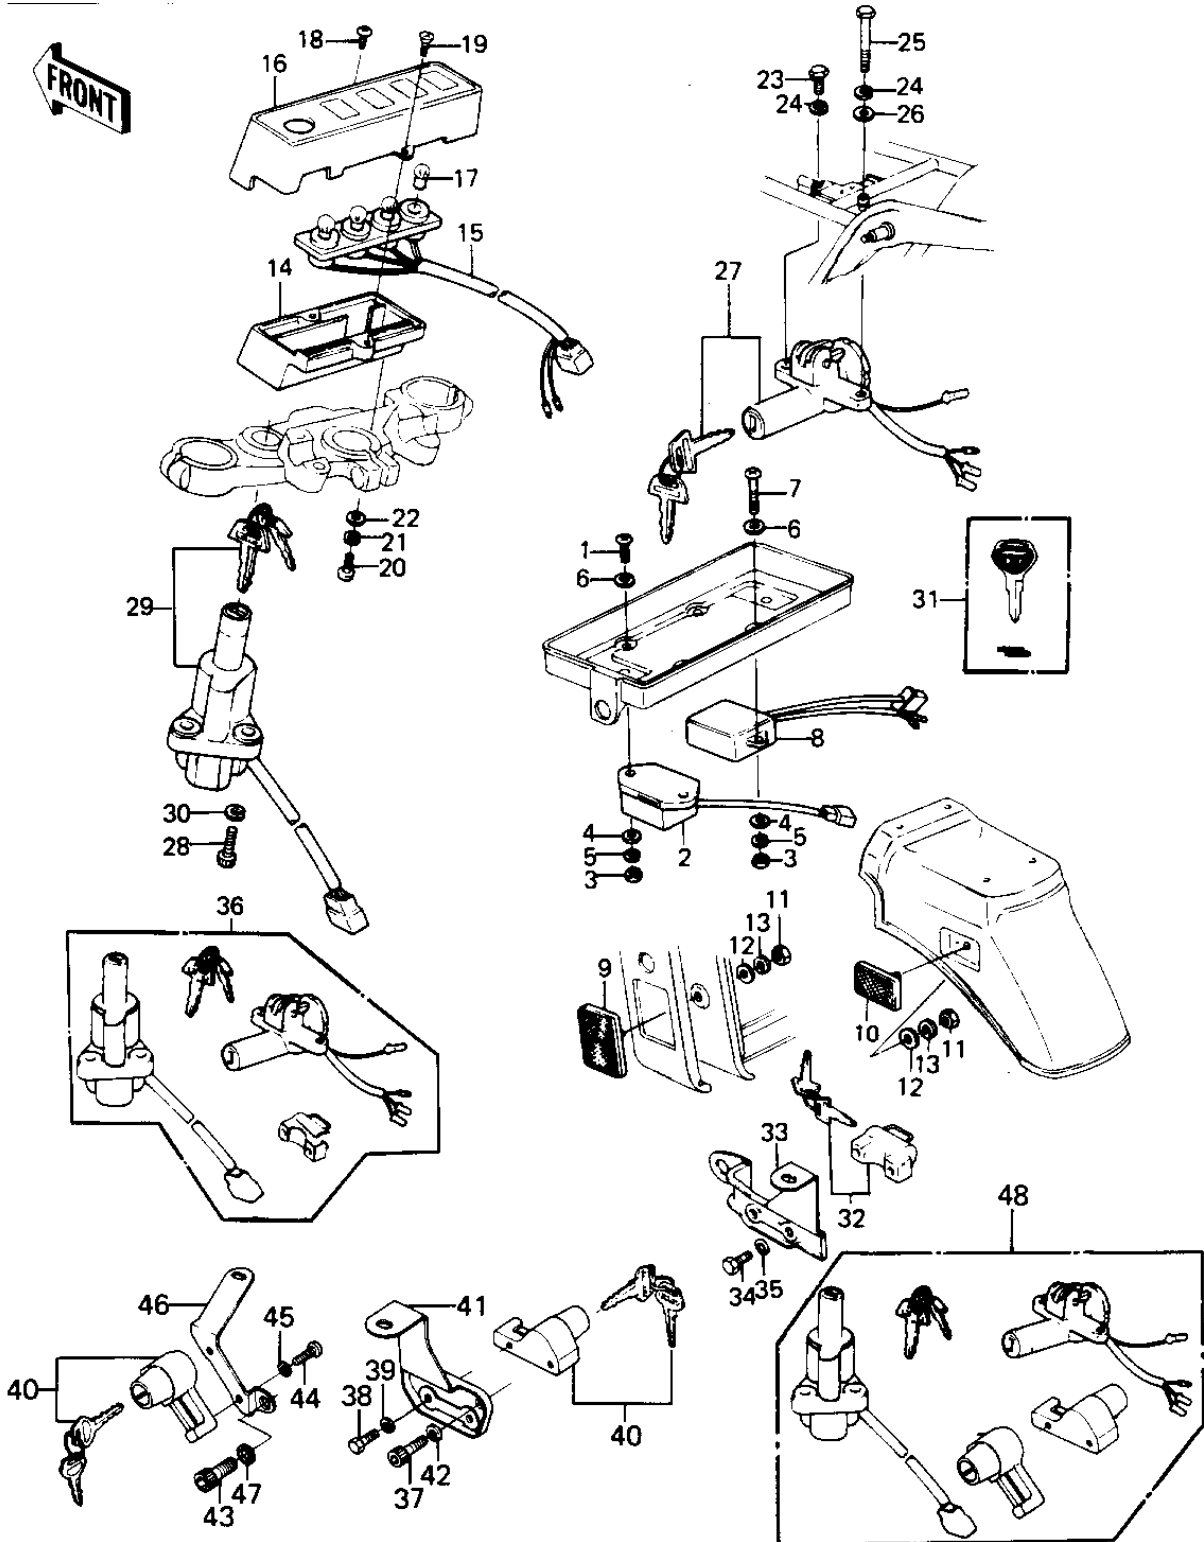

1980 KZ1300-A2 PARTS DIAGRAM

IGNITION SWITCH/LOCKS/REFLECTORS