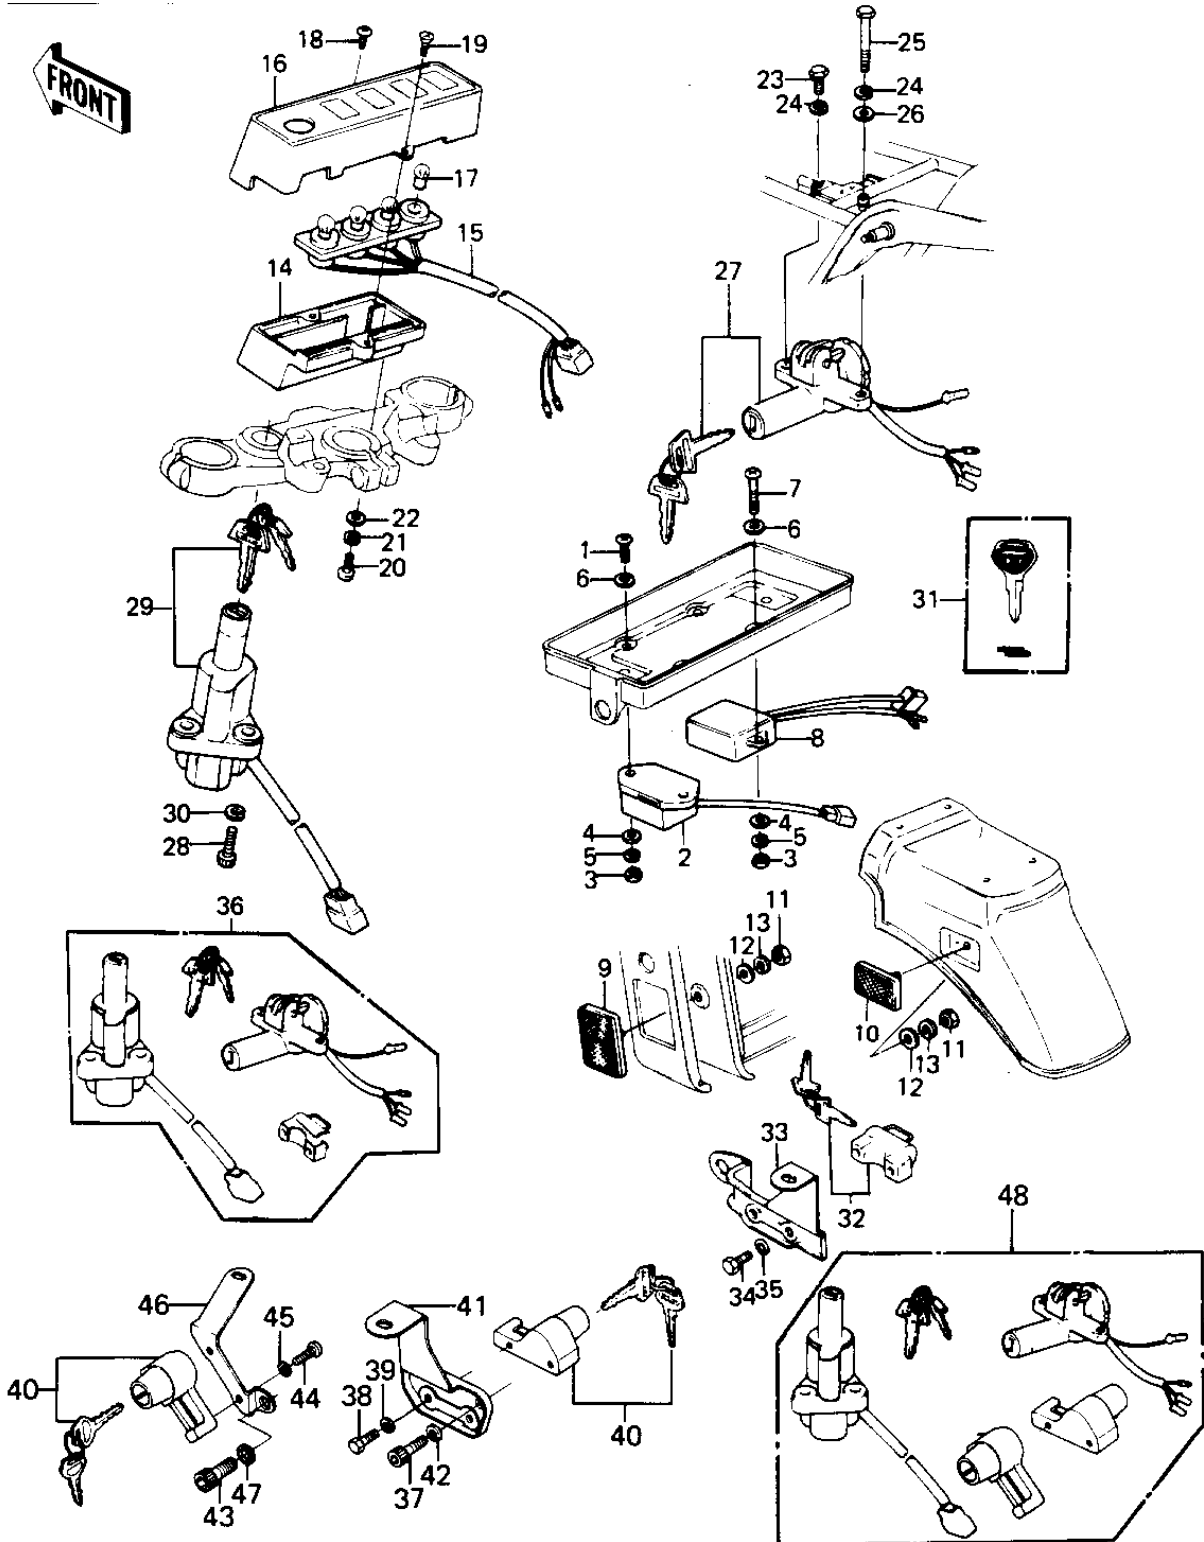

1981 KZ1300-A3 PARTS DIAGRAM

IGNITION SWITCH/LOCKS/REFLECTORS

1981 KZ1300-A3 PARTS LIST

IGNITION SWITCH/LOCKS/REFLECTORS

ITEM NAME	PART NUMBER	QUANTITY
SCREW PAN HEAD 6X20 (Ref # 1)	220B0620	2
SWITCH,RESERVE LIGHTI (Ref # 2)	27010-1024	1
NUT 6MM (Ref # 3)	311B0600	4
NUT,LOCK 6MM (Ref # 3)	92017-014	4
WASHER PLAIN 6MM (Ref # 4)	410B0600	4
WASHER SPRING 6MM (Ref # 5)	461F0600	4
WASHER PLAIN (Ref # 6)	92022-024	4
SCREW PAN HEAD 6X35 (Ref # 7)	220B0635	2
SWITCH,TURN SIGNAL OP (Ref # 8)	27010-1016	1
REFLECTOR,REFLEX(FRON (Ref # 9)	28012-1003	2
REFLECTOR-REFLEX,RR (Ref # 10)	28012-1054	2
NUT,5MM (Ref # 11)	311B0500	4
WASHER PLAIN 5MM (Ref # 12)	411B0500	4
WASHER SPRING 5MM (Ref # 13)	461F0500	4
LAMP ASSY,PILOT (Ref # 14~19)	23016-1014	1
COVER,PILOT LAMP,LOWE (Ref # 14)	14025-1117	1
SOCKET ASSY,PILOT LAM (Ref # 15)	23008-1041	1
COVER,PILOT LAMP,UPPE (Ref # 16)	25023-1014	1
BULB 12V 3W (Ref # 17)	92069-018	4
SCREW,TAPPING,3.5X10 (Ref # 18)	92009-1073	1
SCREW,CNTSNK HED,4X10 (Ref # 19)	92009-1074	1
SCREW, PAN HEAD, 5 X 16 (Ref # 20)	220B0516A	2
WASHER SPRING 5MM (Ref # 21)	461F0500	2
WASHER PLAIN 5MM (Ref # 22)	411B0500	2
BOLT-UPSET,6X12 (Ref # 23)	112G0612	1
WASHER SPRING 6MM (Ref # 24)	461F0600	2
BOLT-UPSET (Ref # 25)	112G0645	1
WASHER PLAIN 6MM (Ref # 26)	411B0600	1
LOCK ASSY,SEAT (Ref # 27)	27016-5027	1