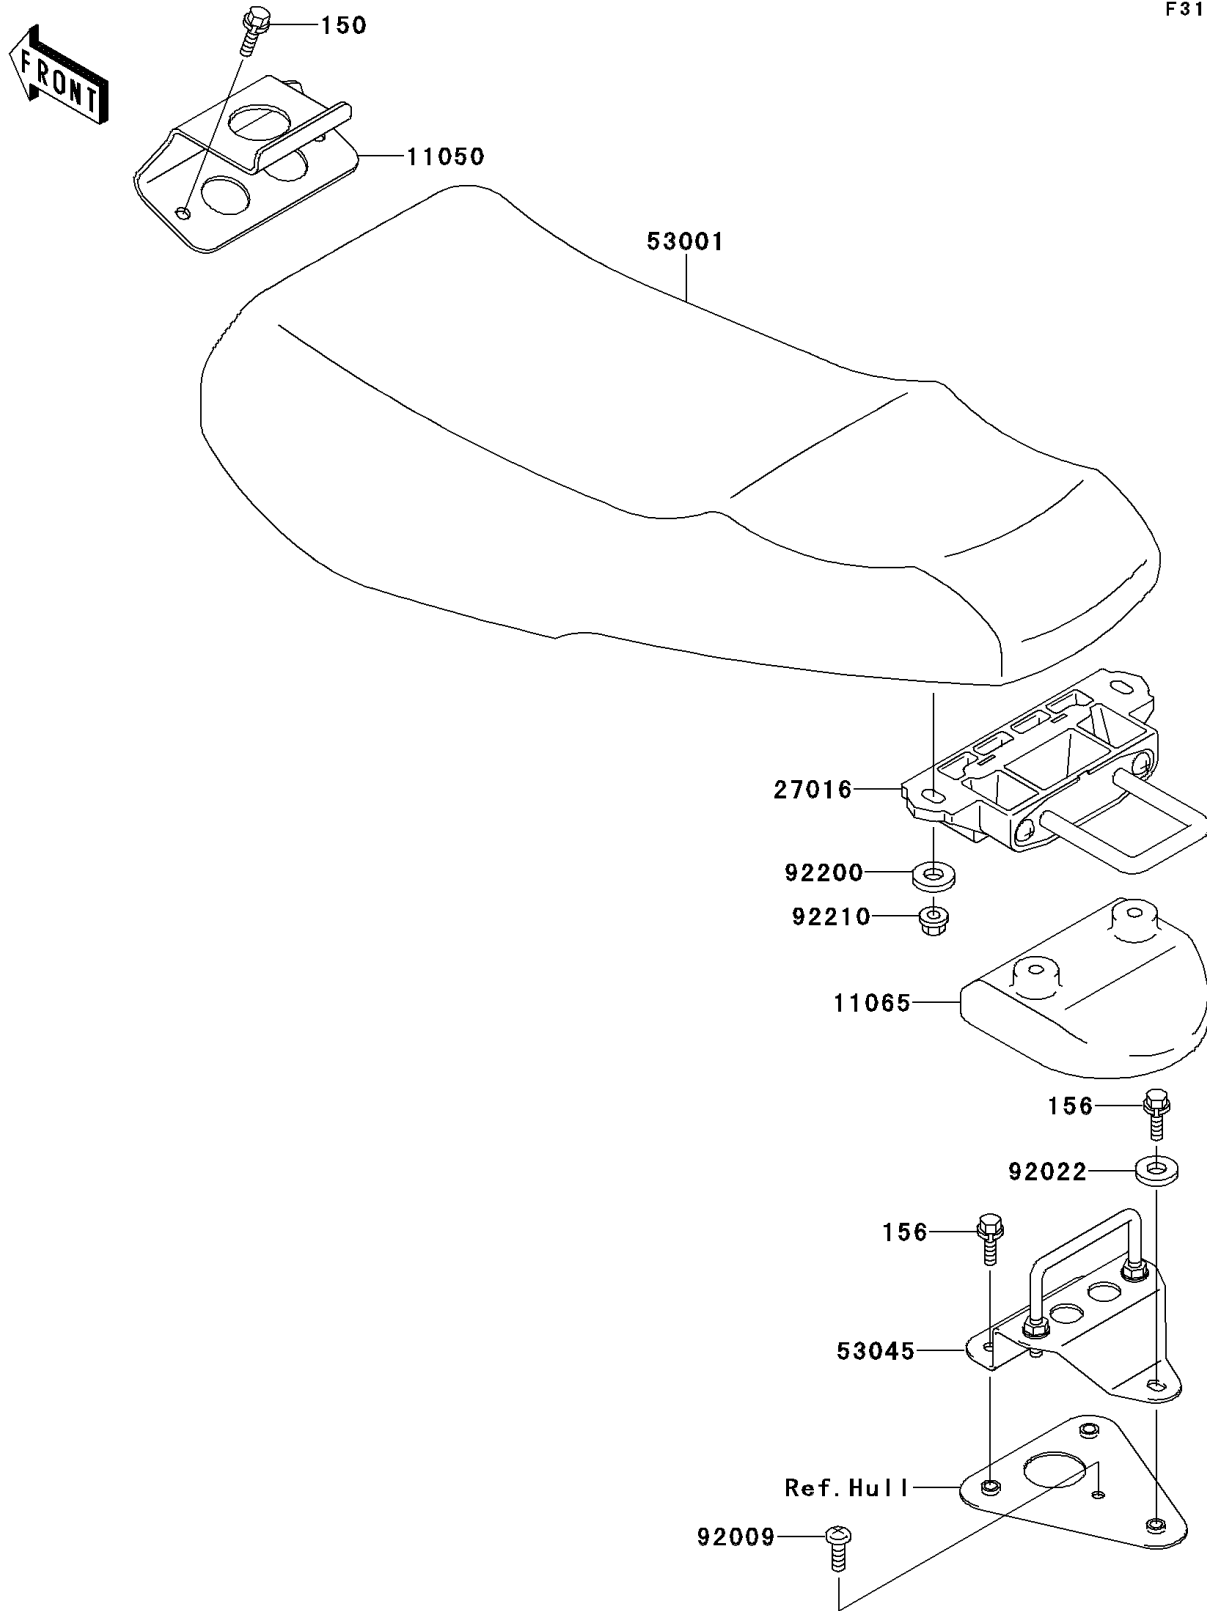

1997 1100 STX PARTS DIAGRAM

Seat

F3146

1997 1100 STX PARTS LIST

Seat

ITEM NAME	PART NUMBER	QUANTITY
BOLT-WS,6X22 (Ref # 150)	150R0622	2
BOLT-WP,6X25 (Ref # 156)	156R0625	3
BRACKET,SEAT (Ref # 11050)	11050-3764	1
CAP,SEAT LOCK HOOK (Ref # 11065)	11065-3702	1
LOCK-ASSY,SEAT (Ref # 27016)	27016-3740	1
SEAT-ASSY,GRAY (Ref # 53001)	53001-3724-PS	1
HOOK-ASSY,SEAT LOCK (Ref # 53045)	53045-3706	1
SCREW,5X16 (Ref # 92009)	92009-3789	1
WASHER,6.5X20X1.5 (Ref # 92022)	92022-3710	1
WASHER,6.5X20X1.5 (Ref # 92200)	92200-3715	2
NUT,FLANGED,6MM (Ref # 92210)	92210-3718	2