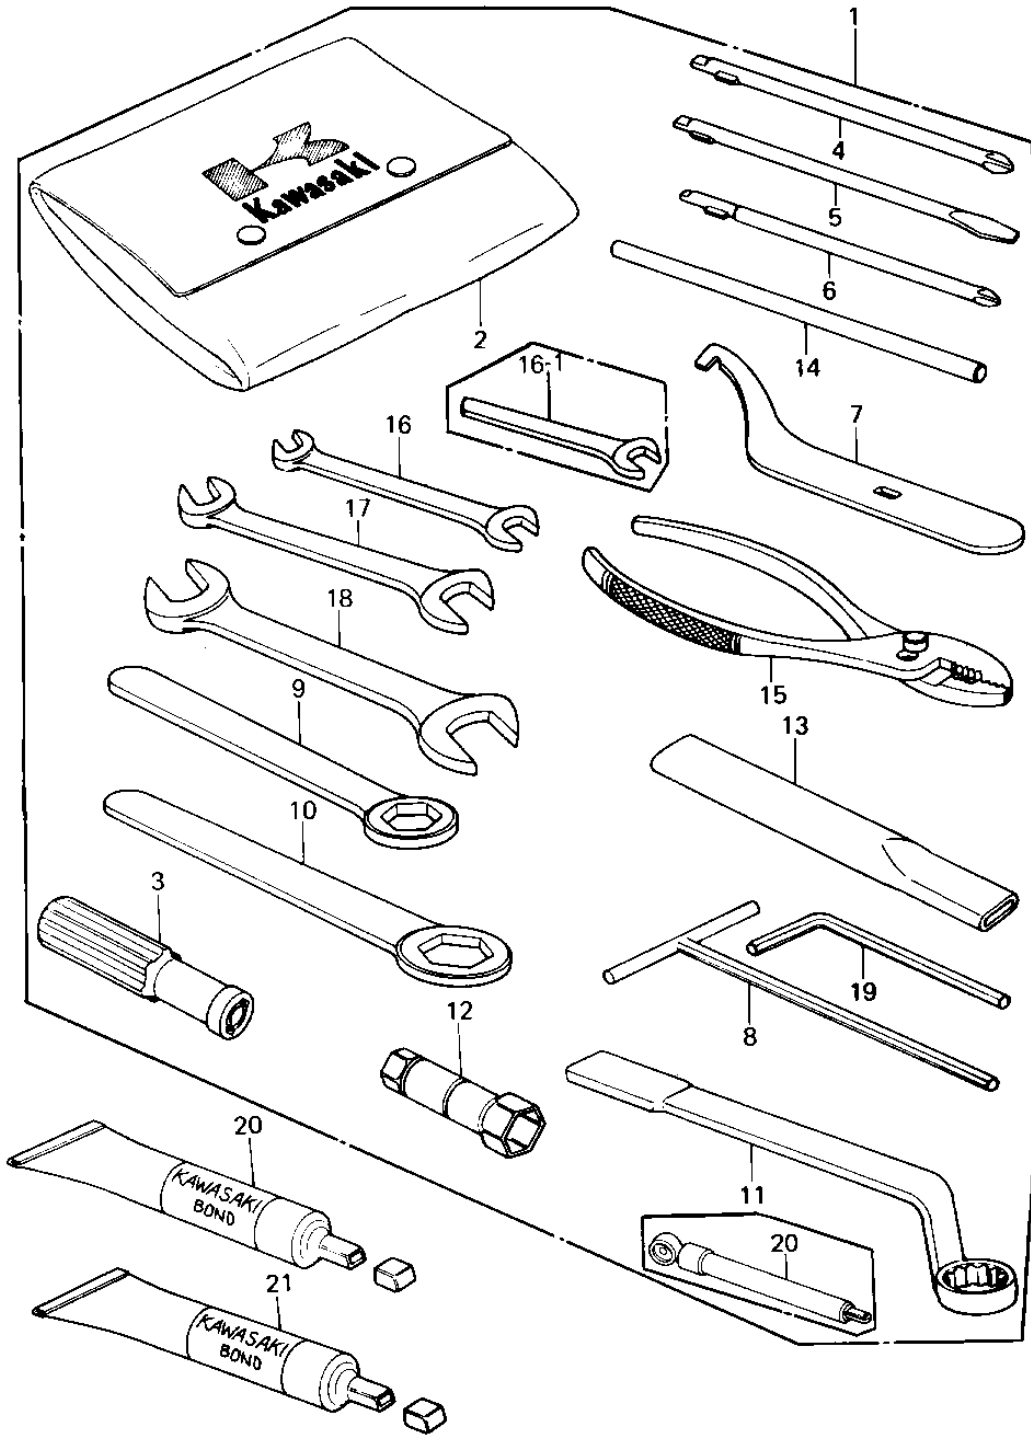

1980 KZ1300-A2 PARTS DIAGRAM

OWNER TOOLS

1980 KZ1300-A2 PARTS LIST

OWNER TOOLS

ITEM NAME	PART NUMBER	QUANTITY
56007-1045 (Canada) (Ref # 1)	56007-1028	1
TOOL KIT (Ref # 1)	56007-1045	1
TOOLKIT (Ref # 1)	56007-1130	1
BAG,TOOL (Ref # 2)	56008-1012	1
GRIP,SCREW DRIVER (Ref # 3)	92106-1002	1
TOOL-DRIVER (Ref # 4)	92107-1052	1
92107-1052 (Canada) (Ref # 5)	92107-007	1
92107-1002 (Canada) (Ref # 6)	92107-008	1
WRENCH,HOOK (Ref # 7)	92110-1014	1
WRENCH,ALLEN (Ref # 8)	92110-1017	1
TOOL-WRENCH,BOX END,2 (Ref # 9)	92110-1148	1
TOOL-WRENCH,BOX END,2 (Ref # 10)	92110-1150	1
WRENCH,17M/M (Ref # 11)	92110-1026	1
WRENCH,SPARK PLUG (Ref # 12)	92110-1027	1
BAR, BOX END WRENCH (Ref # 13)	92111-004	1
BAR,SPARK PLUG WRENCH (Ref # 14)	92111-005	1
PLIERS,160MM (Ref # 15)	92112-003	1
WRENCH,OPEN,8X10 (Ref # 16)	92126-001	1
WRENCH,OPEN END,10M/M (Ref # 16-1)	92110-1031	1
WRENCH,OPEN END,12X13 (Ref # 17)	92126-002	1
WRENCH,OPEN END,12X13 (Ref # 17)	92126-002	1
TOOL-WRENCH,OPEN END (Ref # 17)	92110-1038	1
TOOL-WRENCH,OPEN END, (Ref # 18)	92110-1153	1
WRENCH,ALLEN,6MM (Ref # 19)	92127-003	1
GAUGE,AIR,3.5KG/CM2 (Ref # 20)	52005-1031	1
LIQUID GASKET (Ref # 21)	92104-002	1
BOND,#10 (Ref # 22)	56019-120	1