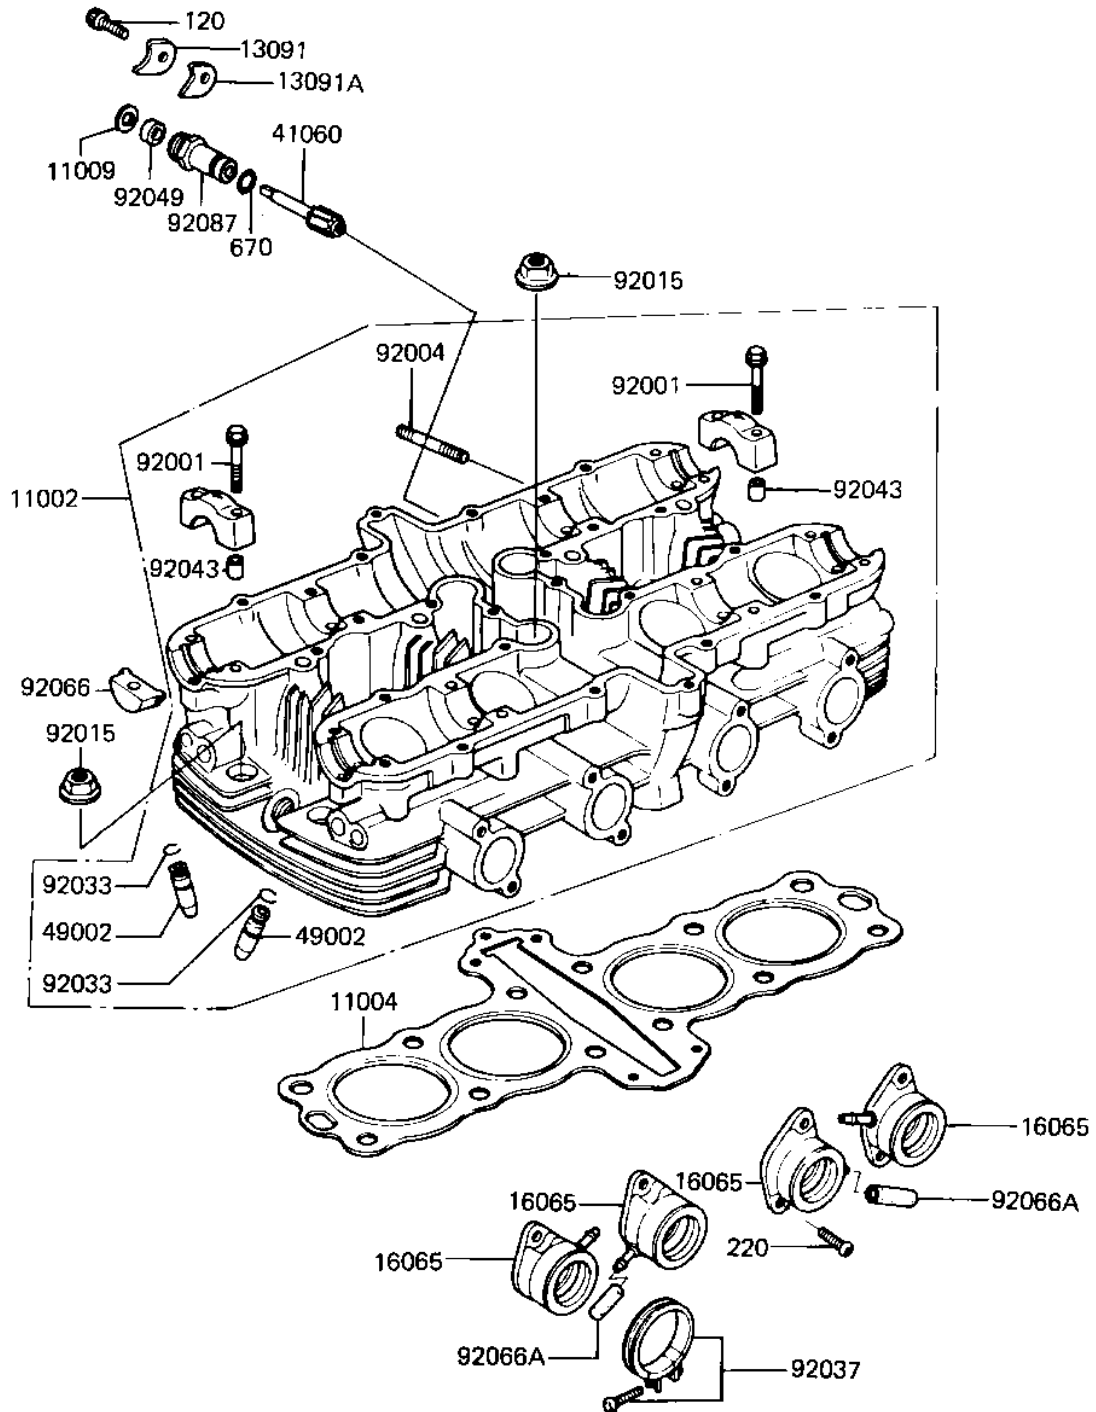

# 1981 GPz PARTS DIAGRAM

CYLINDER HEAD

E1112-0015

# 1981 GPz PARTS LIST

## CYLINDER HEAD

ITEM NAME	PART NUMBER	QUANTITY
HEAD-ASSY-CYL,F.BLACK (Ref # 11002)	11002-1062	1
GASKET-HEAD (Ref # 11004)	11004-1212	1
GASKET,TACHOMETER GER (Ref # 11009)	92065-103	1
HOLDER,TACHOMETER2.3T (Ref # 13091)	13091-1008	1
HOLDER,TACHOMETR,3.2T (Ref # 13091A)	13091-1009	1
HOLDER,CARBURETOR (Ref # 16065)	16065-1014	4
GEAR,TACHOMETER,10T (Ref # 41060)	13223-011	1
GUIDE,VALVE (Ref # 49002)	49002-1005	8
BOLT,FLANGED,6X38 (Ref # 92001)	92001-1105	16
STUD,6X27 (Ref # 92004)	92004-066	8
NUT-8MM (Ref # 92015)	92015-1143	12
CIRCLIP-VALVE (Ref # 92033)	92036-023	8
CLAMP,CARBURETOR HOLD (Ref # 92037)	92037-1242	4
PIN-DOWEL (Ref # 92043)	92042-007	16
OIL SEAL (Ref # 92049)	92050-075	1
PLUG,CAMSHAFT,11.35X1 (Ref # 92066)	92066-1111	4
RUBBER PLUG (Ref # 92066A)	92068-006	2
RUBBER PLUG (Ref # 92066A)	92068-006	4
GUIDE,TACHOMETER GEAR (Ref # 92087)	92087-010	1
BOLT,6X14 (Ref # 120)	120P0614	1
SCREW PAN HEAD 6X16 (Ref # 220)	220B0616	8
"O" RING,10MM (Ref # 670)	670D1510	1