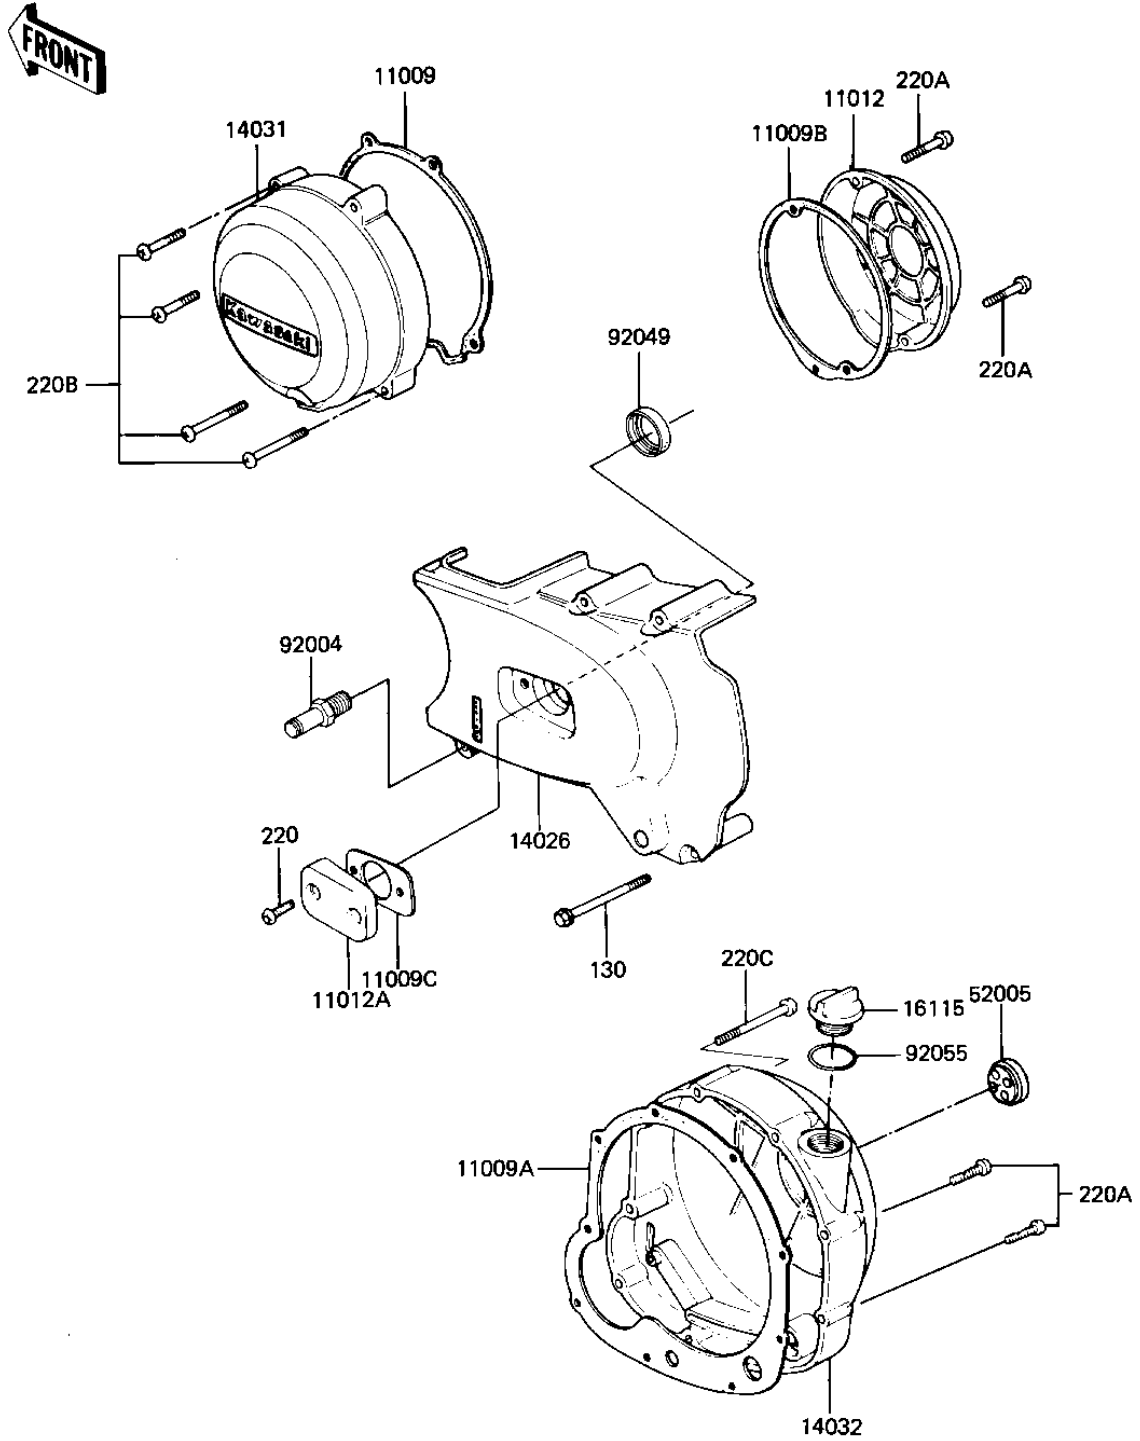

1981 GPz PARTS DIAGRAM

ENGINE COVERS

E1431-0021

1981 GPz PARTS LIST

ENGINE COVERS

ITEM NAME	PART NUMBER	QUANTITY
GASKET,GENERATOR COVE (Ref # 11009)	11060-1055	1
GASKET,CLUTCH COVER (Ref # 11009A)	11060-1054	1
GASKET,PULSING COIL C (Ref # 11009B)	11060-1053	1
GASKET,CLUTCH ADJ CAP (Ref # 11009C)	14049-004	1
CAP,CONTACT BREAKER (Ref # 11012)	11012-1166	1
CAP,CLUTCH ADJUSTING (Ref # 11012A)	11012-1181	1
COVER-CHAIN,F.BLACK (Ref # 14026)	14026-1043	1
COVER-GENERATOR (Ref # 14031)	14031-1066	1
COVER-CLUTCH,F.BLACK (Ref # 14032)	14032-1057	1
CAP-OIL FILLER (Ref # 16115)	16115-1009	1
GAUGE,OIL LEVEL (Ref # 52005)	52005-1009	1
STUD,CHANGE LEVER PIV (Ref # 92004)	92004-1038	1
OIL SEAL,CLUTCH RELES (Ref # 92049)	92049-1003	1
"O" RING,31MM (Ref # 92055)	92055-049	1
BOLT-FLANGED,6X70 (Ref # 130)	130G0670	4
SCREW PAN HEAD 6X18 (Ref # 220)	220B0618	2
SCREW PAN HEAD 6X30 (Ref # 220A)	220B0630	9
SCREW PAN HEAD 6X40 (Ref # 220B)	220B0640	4
SCREW PAN HEAD 6X60 (Ref # 220C)	220B0660	2