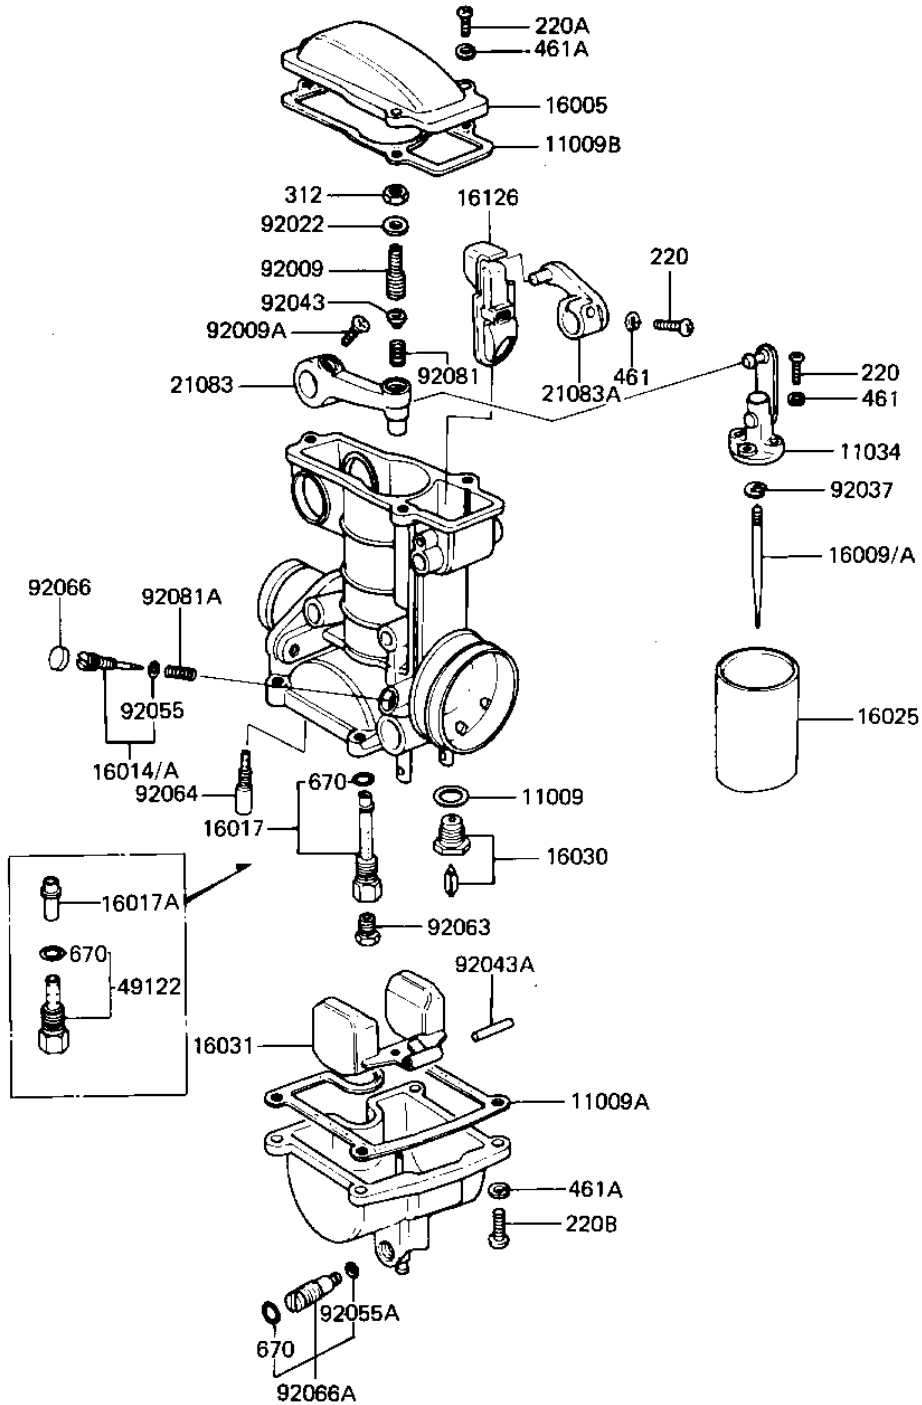

1981 GPz PARTS DIAGRAM

CARBURETOR PARTS

E1612-0022

1981 GPz PARTS LIST

CARBURETOR PARTS

ITEM NAME	PART NUMBER	QUANTITY
GASKET,FLOAT VALVE (Ref # 11009)	11009-1160	4
GASKET,FLOAT CHAMBER (Ref # 11009A)	11009-1161	4
GASKET,MIXING CHAMBER (Ref # 11009B)	11009-1162	4
BRACKET ASSY,THROTTLE (Ref # 11034)	11034-1587	4
TOP,MIXING CHAMBER (Ref # 16005)	16005-1008	4
JET NEEDLE,#4D92 (Ref # 16009)	16009-1060	4
JET NEEDLE,#4D93 (Ref # 16009A)	16009-1061	4
SCREW,AIR ADJUSTING (Ref # 16014)	16014-1019	4
SCREW,AIR ADJUSTING (Ref # 16014A)	16014-1024	4
NEEDLE JET,#V95 (Ref # 16017)	16017-1044	4
NEEDLE JET,#V95 (Ref # 16017A)	16017-1057	4
VALVE,THROTTLE,CA2.5 (Ref # 16025)	16025-1038	4
FLOAT VALVE ASSY. (Ref # 16030)	16030-1009	4
FLOAT (Ref # 16031)	16031-1009	4
VALVE ASSY,CHOKE (Ref # 13126)	16126-1024	4
ARM,THROTTLE (Ref # 21083)	21083-1006	4
ARM,CHOKE (Ref # 21083A)	21083-1007	4
PIPE,BLEED (Ref # 49122)	49122-1010	4
SCREW,ADJUST,THROTTLE (Ref # 92009)	92009-1079	4
SCREW.CNTSNK HD,4X12 (Ref # 92009A)	92009-1080	4
WASHER,PLAIN (Ref # 92022)	92022-1167	4
CIRCLIP,JET NEEDLE (Ref # 92037)	92037-1157	4
PIN,SPRING,THROTTLE (Ref # 92043)	92043-1065	4
PIN (Ref # 92043A)	92043-1066	4
"O" RING,AIR SCREW (Ref # 92055)	92055-1070	4
"O" RING,OVERFLOW (Ref # 92055A)	92055-1071	4
MAIN JET,#94 (Ref # 92063)	92063-1108	4
PILOT JET #32 (Ref # 92064)	92064-1028	4
PLUG,PILOT SCREW (Ref # 92066)	92066-1051	4

1981 GPz PARTS LIST

CARBURETOR PARTS

ITEM NAME	PART NUMBER	QUANTITY
SCREW,DRAIN (Ref # 92066A)	92066-1065	4
SPRING,THROTTLE ARM (Ref # 92081)	92081-1189	4
SPRING,AIR SCREW (Ref # 92081A)	92081-1190	4
SCREW PAN HEAD 3X12 (Ref # 220)	220B0312	12
SCREW-PAN-CROS (Ref # 220A)	220B0414	12
SCREW PAN HEAD 4X16 (Ref # 220B)	220B0416	16
NUT 5MM (Ref # 312)	312B0500	4
WASHER SPRING 3MM (Ref # 461)	461F0300	12
WASHER SPRING 4MM (Ref # 461A)	461F0400	28
"O" RING,5MM (Ref # 670)	670B1505	8